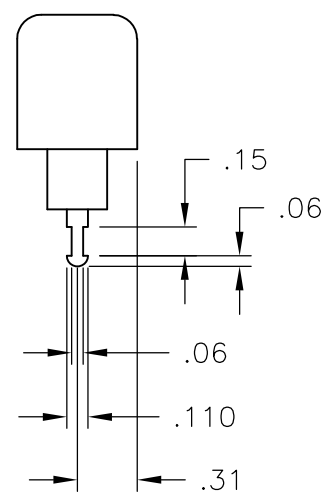

MATERIALS:
 HOUSING: THERMOPLASTIC, UL94V-0, BLACK.
 TERMINALS: BRIGHT TIN OVER COPPER ALLOY.
 SCREWS: #6-32 STEEL, ZINC PLATING W/ CLEAR CHROMATE.

ELECTRICAL:
 RATED CURRENT: 20A
 OPERATING VOLTAGE: 300V
 WIRE RANGE: 12-22 AWG

MECHANICAL:
 PITCH (TERMINAL SPACING): .375"
 OPERATING TEMP.: 105° C MAX

9.436	25	JC6-T407-25	6-1546701-2
9.061	24	JC6-T407-24	6-1546701-1
8.686	23	JC6-T407-23	6-1546701-0
8.311	22	JC6-T407-22	5-1546701-9
7.936	21	JC6-T407-21	5-1546701-8
7.561	20	JC6-T407-20	5-1546701-7
7.186	19	JC6-T407-19	5-1546701-6
6.811	18	JC6-T407-18	5-1546701-5
6.436	17	JC6-T407-17	5-1546701-4
6.061	16	JC6-T407-16	5-1546701-3
5.686	15	JC6-T407-15	5-1546701-2
5.311	14	JC6-T407-14	5-1546701-1
4.936	13	JC6-T407-13	5-1546701-0
4.561	12	JC6-T407-12	4-1546701-9
4.186	11	JC6-T407-11	4-1436701-8
3.811	10	JC6-T407-10	4-1436701-7
3.436	9	JC6-T407-09	1-1437666-0
3.061	8	JC6-T407-08	4-1546701-6
2.686	7	JC6-T407-07	4-1546701-5
2.311	6	JC6-T407-06	4-1546701-4
1.936	5	JC6-T407-05	1437666-9
1.561	4	JC6-T407-04	1437666-8
1.186	3	JC6-T407-03	1437666-7
.811	2	JC6-T407-02	4-1546701-3
DIM A	NO OF POS	CATALOG NUMBER	PART NUMBER

THIS DRAWING IS A CONTROLLED DOCUMENT.		DWN S SCHLEGEL 10/24/06	Tyco Electronics Corporation Harrisburg, PA 17105-3608		
DIMENSIONS: INCHES		CHK S YODER 10/24/06	NAME		
TOLERANCES UNLESS OTHERWISE SPECIFIED:		APVD S YODER 10/24/06	JC6-T407-XX ASSEMBLY		
0 PLC ± -		PRODUCT SPEC	SIZE	CAGE CODE	DRAWING NO
1 PLC ± -		APPLICATION SPEC	A3	00779	C-1437666-7
2 PLC ± .01		WEIGHT	RESTRICTED TO		
3 PLC ± .005		-	-		
4 PLC ± -		CUSTOMER DRAWING	SCALE	SHEET	REV
ANGLES ± -			NTS	1 OF 1	B
FINISH					