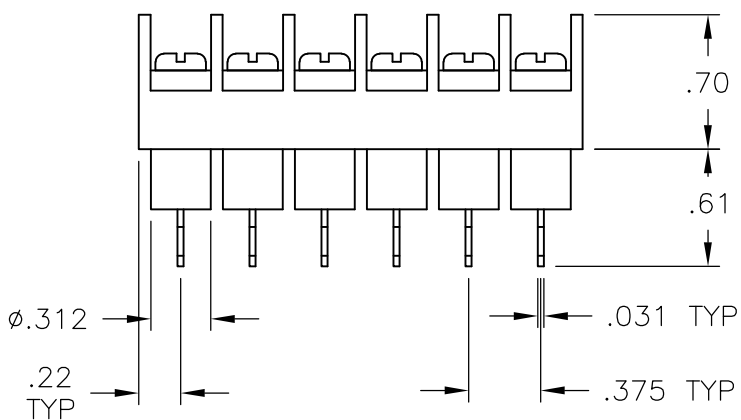

MATERIALS:
 HOUSING: THERMOPLASTIC, UL94V-0, BLACK.
 TERMINALS: BRIGHT TIN OVER COPPER ALLOY.
 SCREWS: #6-32 STEEL, ZINC PLATING W/ CLEAR CHROMATE.

ELECTRICAL:
 RATED CURRENT: 20A
 OPERATING VOLTAGE: 300V
 WIRE RANGE: 12-22 AWG

MECHANICAL:
 PITCH (TERMINAL SPACING): .375"
 OPERATING TEMP.: 105° C MAX

9.436	25	JC6-T407-25	6-1546701-2
9.061	24	JC6-T407-24	6-1546701-1
8.686	23	JC6-T407-23	6-1546701-0
8.311	22	JC6-T407-22	5-1546701-9
7.936	21	JC6-T407-21	5-1546701-8
7.561	20	JC6-T407-20	5-1546701-7
7.186	19	JC6-T407-19	5-1546701-6
6.811	18	JC6-T407-18	5-1546701-5
6.436	17	JC6-T407-17	5-1546701-4
6.061	16	JC6-T407-16	5-1546701-3
5.686	15	JC6-T407-15	5-1546701-2
5.311	14	JC6-T407-14	5-1546701-1
4.936	13	JC6-T407-13	5-1546701-0
4.561	12	JC6-T407-12	4-1546701-9
4.186	11	JC6-T407-11	4-1436701-8
3.811	10	JC6-T407-10	4-1436701-7
3.436	9	JC6-T407-09	1-1437666-0
3.061	8	JC6-T407-08	4-1546701-6
2.686	7	JC6-T407-07	4-1546701-5
2.311	6	JC6-T407-06	4-1546701-4
1.936	5	JC6-T407-05	1437666-9
1.561	4	JC6-T407-04	1437666-8
1.186	3	JC6-T407-03	1437666-7
.811	2	JC6-T407-02	4-1546701-3
DIM A	NO OF POS	CATALOG NUMBER	PART NUMBER

THIS DRAWING IS A CONTROLLED DOCUMENT.		DWN S SCHLEGEL 10/24/06	Tyco Electronics Corporation Harrisburg, PA 17105-3608		
DIMENSIONS: INCHES		CHK S YODER 10/24/06	NAME		
TOLERANCES UNLESS OTHERWISE SPECIFIED:		APVD S YODER 10/24/06	JC6-T407-XX ASSEMBLY		
0 PLC ± -		PRODUCT SPEC	SIZE	CAGE CODE	DRAWING NO
1 PLC ± -		APPLICATION SPEC	A3	00779	C-1437666-7
2 PLC ± .01		WEIGHT	RESTRICTED TO		
3 PLC ± .005		-	-		
4 PLC ± -		CUSTOMER DRAWING	SCALE	SHEET	REV
ANGLES ± -			NTS	1 OF 1	B
FINISH					