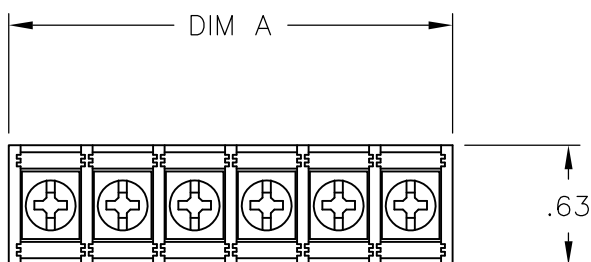

MATERIALS:
 HOUSING: THERMOPLASTIC, UL94V-0, BLACK.
 TERMINALS: BRIGHT TIN OVER COPPER ALLOY.
 SCREWS: #6-32 STEEL, ZINC PLATING W/ CLEAR CHROMATE.

ELECTRICAL:
 RATED CURRENT: 20A
 OPERATING VOLTAGE: 300V
 WIRE RANGE: 12-22 AWG

MECHANICAL:
 PITCH (TERMINAL SPACING): .375"
 OPERATING TEMP.: 105° C MAX

9.436	25	JC6-T407-25	6-1546701-2
9.061	24	JC6-T407-24	6-1546701-1
8.686	23	JC6-T407-23	6-1546701-0
8.311	22	JC6-T407-22	5-1546701-9
7.936	21	JC6-T407-21	5-1546701-8
7.561	20	JC6-T407-20	5-1546701-7
7.186	19	JC6-T407-19	5-1546701-6
6.811	18	JC6-T407-18	5-1546701-5
6.436	17	JC6-T407-17	5-1546701-4
6.061	16	JC6-T407-16	5-1546701-3
5.686	15	JC6-T407-15	5-1546701-2
5.311	14	JC6-T407-14	5-1546701-1
4.936	13	JC6-T407-13	5-1546701-0
4.561	12	JC6-T407-12	4-1546701-9
4.186	11	JC6-T407-11	4-1436701-8
3.811	10	JC6-T407-10	4-1436701-7
3.436	9	JC6-T407-09	1-1437666-0
3.061	8	JC6-T407-08	4-1546701-6
2.686	7	JC6-T407-07	4-1546701-5
2.311	6	JC6-T407-06	4-1546701-4
1.936	5	JC6-T407-05	1437666-9
1.561	4	JC6-T407-04	1437666-8
1.186	3	JC6-T407-03	1437666-7
.811	2	JC6-T407-02	4-1546701-3
DIM A	NO OF POS	CATALOG NUMBER	PART NUMBER

THIS DRAWING IS A CONTROLLED DOCUMENT.		DWN S SCHLEGEL 10/24/06	Tyco Electronics Corporation Harrisburg, PA 17105-3608		
DIMENSIONS: INCHES		CHK S YODER 10/24/06	NAME		
TOLERANCES UNLESS OTHERWISE SPECIFIED:		APVD S YODER 10/24/06	JC6-T407-XX ASSEMBLY		
0 PLC ± -		PRODUCT SPEC	SIZE	CAGE CODE	DRAWING NO
1 PLC ± -		APPLICATION SPEC	A3	00779	C-1437666-7
2 PLC ± .01		WEIGHT	RESTRICTED TO		
3 PLC ± .005		-	-		
4 PLC ± -		CUSTOMER DRAWING	SCALE	SHEET	REV
ANGLES ± -			NTS	1 OF 1	B
FINISH					