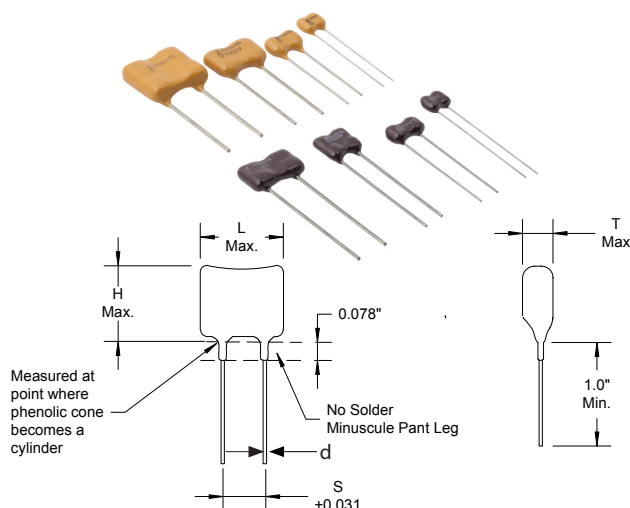

Mica Capacitors **Miniature Dipped** Types CD5, CD6, CD7, CDS5, CDS10, D7, CDS15, CDS19, CDS30

Small cases for tight places is what you get with CDE miniature dipped silver mica capacitors. Like the standard dipped mica capacitor, the miniature dipped product offers the same stability and rugged performance in low and moderate-humidity applications.

Highlights

- ◆ Reel packaging available
- ◆ Dimensions meet EIA RS153B specification
- ◆ 20,000 V/ μ s dV/dt pulse capability minimum
- ◆ Non-flammable units that meet IEC 695-2-2 are available

[Click here to see ordering information](#)