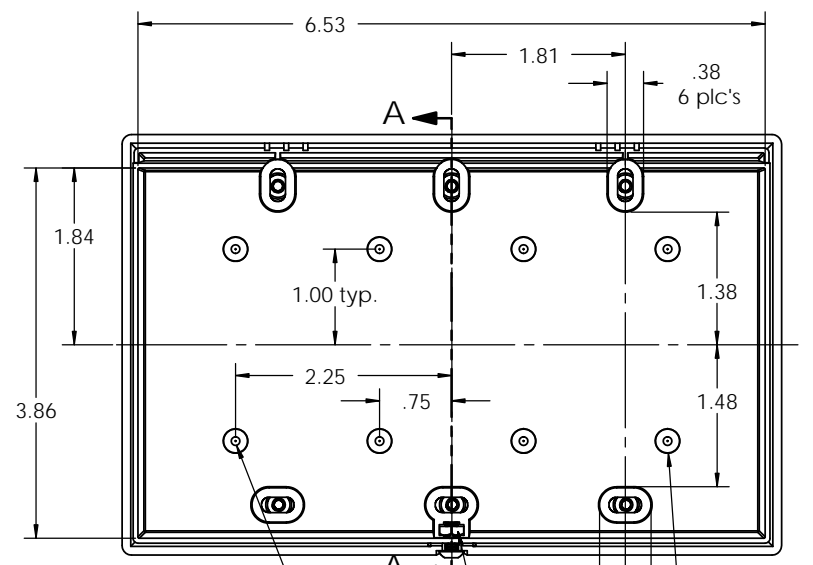

SERPAC G30

Electronic Enclosures

Hole for #4 x 1/4" self tapping screw 8 pl.

Slot to accommodate #6-32 small pattern hex nut (1 supplied)

NOTES:

SECTION A-A