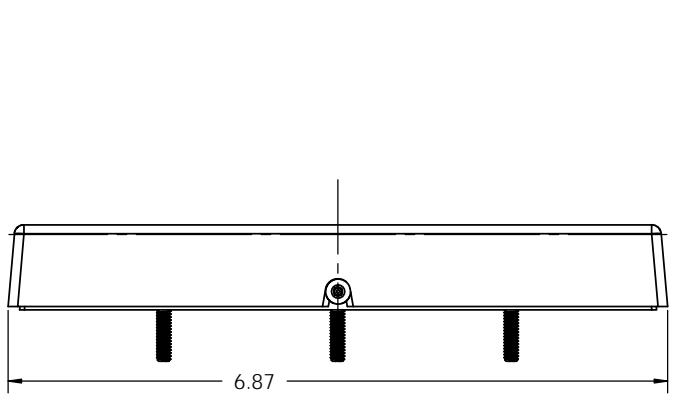

SERPAC G30

Electronic Enclosures

Hole for #4 x 1/4" self tapping screw 8 pl.

Slot to accommodate #6-32 small pattern hex nut (1 supplied)

NOTES:

SECTION A-A