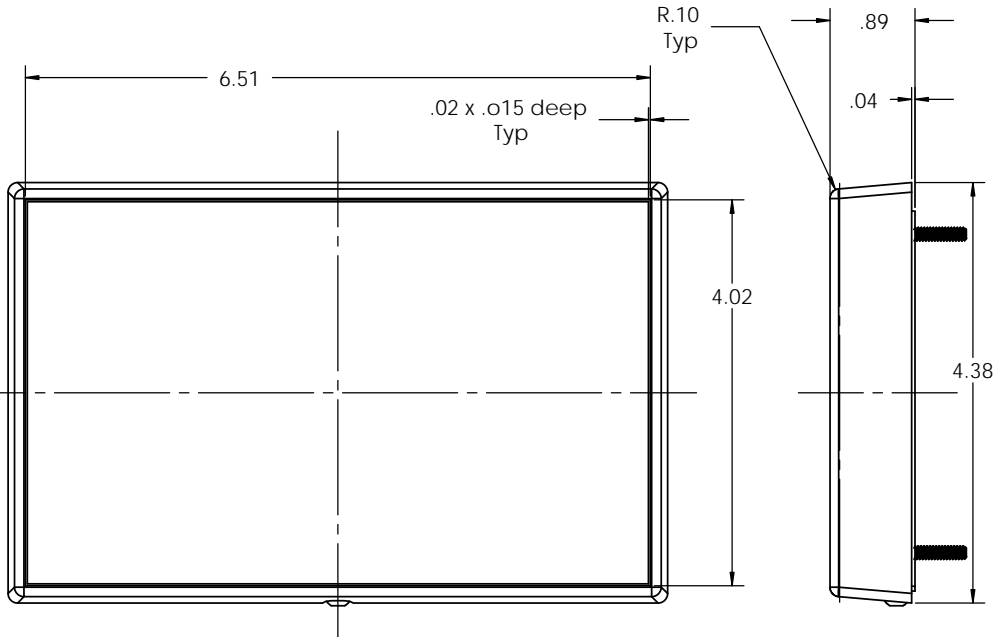

SERPAC G30

Electronic Enclosures

Hole for #4 x 1/4" self tapping screw 8 pl.

Slot to accommodate #6-32 small pattern hex nut (1 supplied)

NOTES:

SECTION A-A