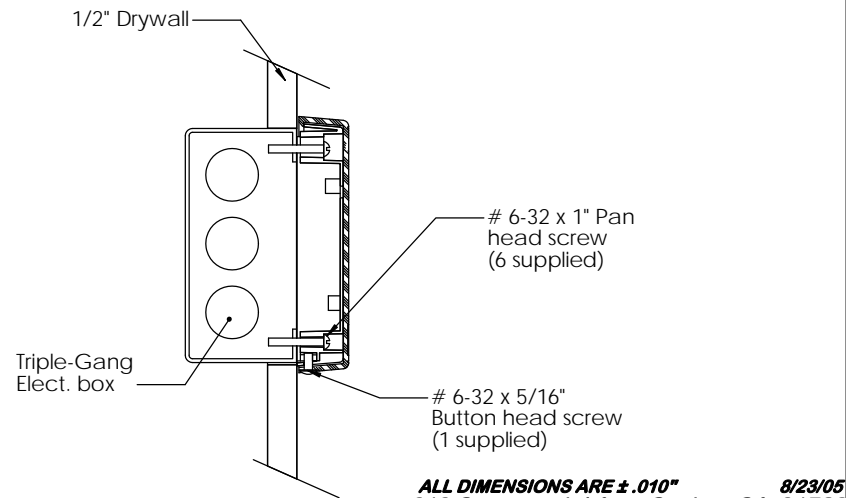

SERPAC G30

Electronic Enclosures

Hole for #4 x 1/4" self tapping screw 8 pl.

Slot to accommodate #6-32 small pattern hex nut (1 supplied)

NOTES:

SECTION A-A