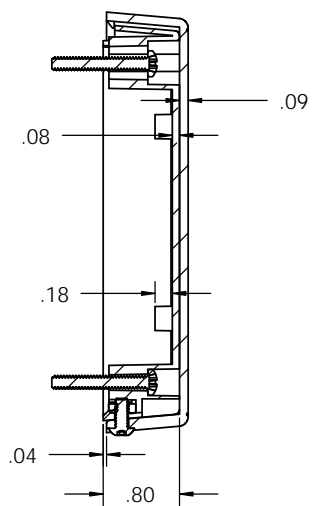

SERPAC G30

Electronic Enclosures

Hole for #4 x 1/4" self tapping screw 8 pl.

Slot to accommodate #6-32 small pattern hex nut (1 supplied)

NOTES:

SECTION A-A