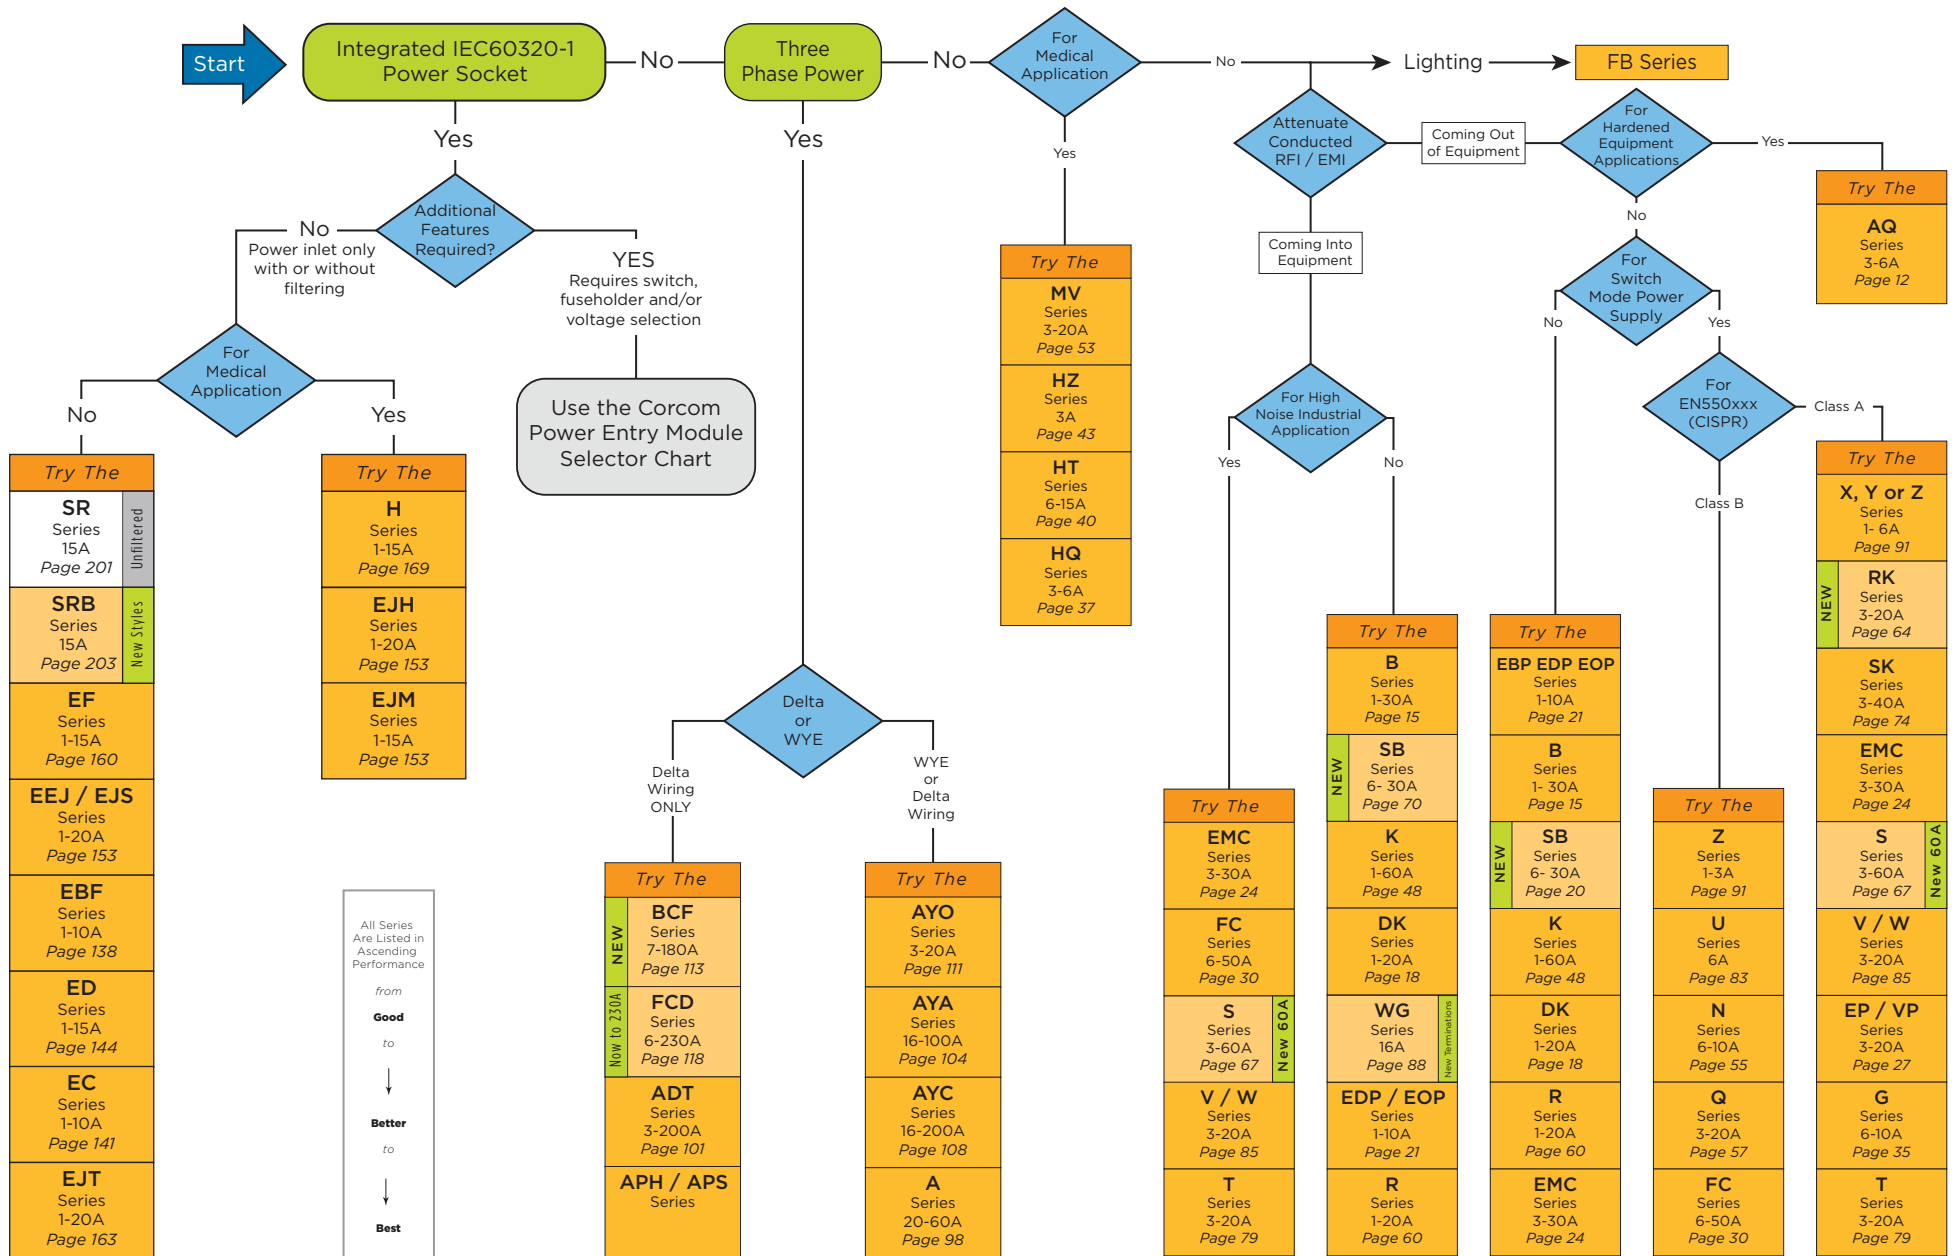

Corcom EMI / RFI Filter Selector Chart

Mouser Electronics

Authorized Distributor

Click to View Pricing, Inventory, Delivery & Lifecycle Information:

[TE Connectivity:](#)

[6609131-7](#)