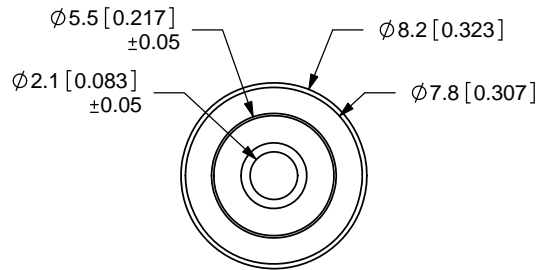

REV.	DESCRIPTION	DATE
A	NEW DRAWING	3/10/2006
B	Added tolerances	8/17/2006
C	Rating change	3/23/2007

SCALE 1:1

TOLERANCE:  
±0.2mm UNLESS OTHERWISE  
SPECIFIED

**SPECIFICATIONS:**  
RATING: 24V DC @ 5A  
OPERATING TEMP: 0° ~ +40°C

20050 SW 112th Ave.  
Tualatin, OR 97062  
Phone: 503-612-2300  
800-275-4899  
Fax: 503-612-2383  
Website: www.cui.com

PC FILE NAME:  
PP3-002A

COPYRIGHT 2009 BY CUI INC.

	MATERIAL	PLATING	TITLE: DC PLUG	REV: C
BARREL	Brass	Nickel	PART NO. PP3-002A	UNITS: MM [INCHES]
INSULATOR	POM	Black Color	DRAWN BY: ZRJ	APPROVED BY:
HOUSING	ABS			SCALE: 3:1