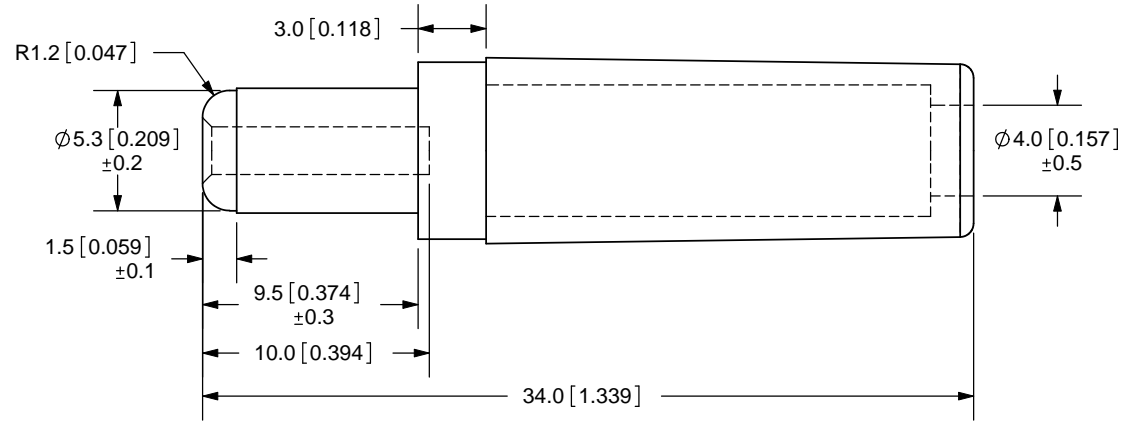

REV.	DESCRIPTION	DATE
A	NEW DRAWING	3/10/2006
B	Added tolerances	8/17/2006
C	Rating change	3/23/2007

SCALE 1:1

TOLERANCE:  
±0.2mm UNLESS OTHERWISE  
SPECIFIED

**SPECIFICATIONS:**  
RATING: 24V DC @ 5A  
OPERATING TEMP: 0° ~ +40°C

20050 SW 112th Ave.  
Tualatin, OR 97062  
Phone: 503-612-2300  
800-275-4899  
Fax: 503-612-2383  
Website: www.cui.com

PC FILE NAME:  
PP3-002A

COPYRIGHT 2009 BY CUI INC.

	MATERIAL	PLATING	TITLE: DC PLUG	REV: C
BARREL	Brass	Nickel	PART NO. PP3-002A	UNITS: MM [INCHES]
INSULATOR	POM	Black Color	DRAWN BY: ZRJ	APPROVED BY:
HOUSING	ABS			SCALE: 3:1