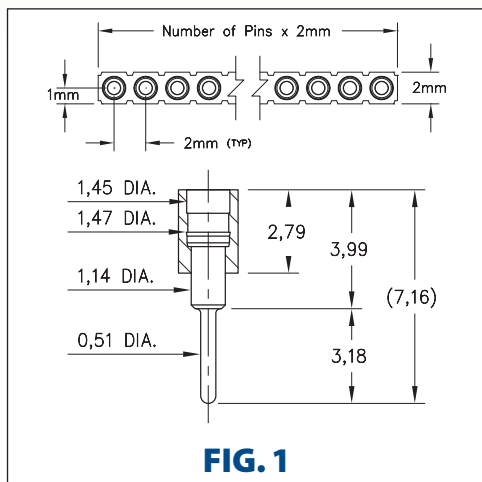

SPRING-LOADED CONNECTORS

SERIES 830 • 2mm GRID FLAT & CONCAVE FACE TARGET CONNECTORS FOR SPRING-LOADED ASSEMBLIES • SINGLE ROW STRIPS

FIG. 1

FIG. 2

FIG. 3

Coplanarity 0,13. For Pin counts >10 positions, consult Technical Support.

FIG. 4

Coplanarity 0,13. For Pin counts >10 positions, consult Technical Support.

- Series 830 2mm Spring Target Connectors, supplied in single row strips
- Target connectors provide an excellent gold-plated conductive path back to the board-mounted spring pin connector. Available in both through-hole and SMT terminations with the choice of either flat or concave face contact surfaces. Concave face targets provide additional surface area for mating with our standard 0,81 diameter plungers
- Target connectors use MM #1949, #1950, #1951, and #1952 pins. See page 223.1 for details
- Insulators are high temperature thermoplastic

ORDERING INFORMATION

FIG. 1	Series 830...003 Flat face / Solder Tails
	830-10-0__-10-003000 Specify number of pins 01-20
FIG. 2	Series 830...004 Concave face / Solder Tails
	830-10-0__-10-004000 Specify number of pins 01-20
FIG. 3	Series 830...30-003 Flat face / Surface Mount
	830-10-0__-30-003XXX Specify number or pins 02-10 Tube packaged = 000 Tape & reel packaged = 191 400 parts per 330mm reel
FIG. 4	Series 830...30-004 Concave face / Surface Mount
	830-10-0__-30-004XXX Specify number or pins 02-10 Tube packaged = 000 Tape & reel packaged = 191 400 parts per 330mm reel
  	
SPECIFY PLATING CODE XX=	10 
Pin Plating 	0,25µm Au