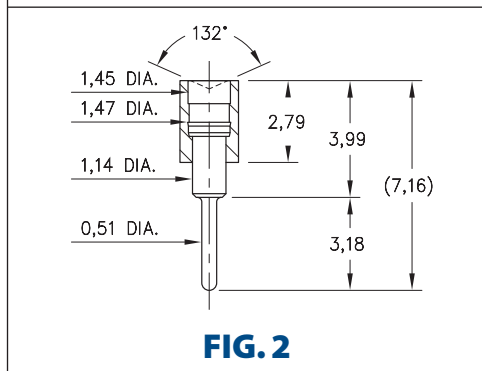

SPRING-LOADED CONNECTORS

SERIES 830 • 2mm GRID FLAT & CONCAVE FACE TARGET CONNECTORS FOR SPRING-LOADED ASSEMBLIES • SINGLE ROW STRIPS

FIG. 1

FIG. 2

FIG. 3

Coplanarity 0,13. For Pin counts >10 positions, consult Technical Support.

FIG. 4

Coplanarity 0,13. For Pin counts >10 positions, consult Technical Support.

- Series 830 2mm Spring Target Connectors, supplied in single row strips
- Target connectors provide an excellent gold-plated conductive path back to the board-mounted spring pin connector. Available in both through-hole and SMT terminations with the choice of either flat or concave face contact surfaces. Concave face targets provide additional surface area for mating with our standard 0,81 diameter plungers
- Target connectors use MM #1949, #1950, #1951, and #1952 pins. See page 223.1 for details
- Insulators are high temperature thermoplastic

ORDERING INFORMATION

FIG. 1	Series 830...003 Flat face / Solder Tails
	830-10-0__-10-003000 Specify number of pins 01-20
FIG. 2	Series 830...004 Concave face / Solder Tails
	830-10-0__-10-004000 Specify number of pins 01-20
FIG. 3	Series 830...30-003 Flat face / Surface Mount
	830-10-0__-30-003XXX Specify number or pins 02-10 Tube packaged = 000 Tape & reel packaged = 191 400 parts per 330mm reel
FIG. 4	Series 830...30-004 Concave face / Surface Mount
	830-10-0__-30-004XXX Specify number or pins 02-10 Tube packaged = 000 Tape & reel packaged = 191 400 parts per 330mm reel
  	
SPECIFY PLATING CODE XX=	10 
Pin Plating 	0,25µm Au