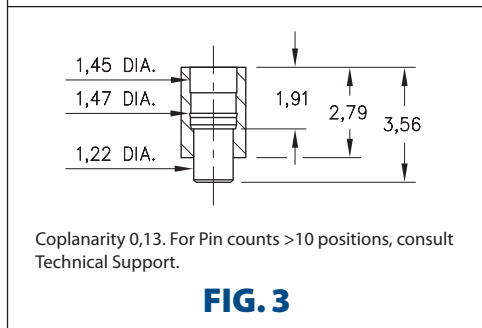

SPRING-LOADED CONNECTORS

SERIES 830 • 2mm GRID FLAT & CONCAVE FACE TARGET CONNECTORS FOR SPRING-LOADED ASSEMBLIES • SINGLE ROW STRIPS

FIG. 1

FIG. 2

FIG. 3

Coplanarity 0,13. For Pin counts >10 positions, consult Technical Support.

FIG. 4

Coplanarity 0,13. For Pin counts >10 positions, consult Technical Support.

- Series 830 2mm Spring Target Connectors, supplied in single row strips
- Target connectors provide an excellent gold-plated conductive path back to the board-mounted spring pin connector. Available in both through-hole and SMT terminations with the choice of either flat or concave face contact surfaces. Concave face targets provide additional surface area for mating with our standard 0,81 diameter plungers
- Target connectors use MM #1949, #1950, #1951, and #1952 pins. See page 223.1 for details
- Insulators are high temperature thermoplastic

ORDERING INFORMATION

FIG. 1	Series 830...003 Flat face / Solder Tails
	830-10-0__-10-003000 Specify number of pins 01-20
FIG. 2	Series 830...004 Concave face / Solder Tails
	830-10-0__-10-004000 Specify number of pins 01-20
FIG. 3	Series 830...30-003 Flat face / Surface Mount
	830-10-0__-30-003XXX Specify number or pins 02-10 Tube packaged = 000 Tape & reel packaged = 191 400 parts per 330mm reel
FIG. 4	Series 830...30-004 Concave face / Surface Mount
	830-10-0__-30-004XXX Specify number or pins 02-10 Tube packaged = 000 Tape & reel packaged = 191 400 parts per 330mm reel
  	
SPECIFY PLATING CODE XX=	10 
Pin Plating 	0,25µm Au