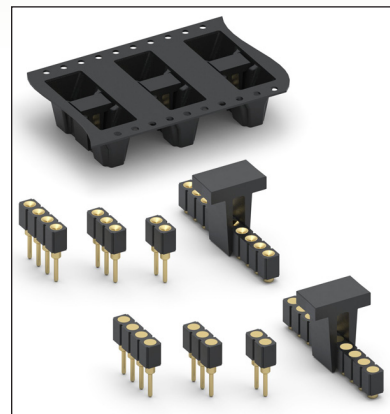

SPRING-LOADED CONNECTORS

SERIES 830 • 2mm GRID FLAT & CONCAVE FACE TARGET CONNECTORS FOR SPRING-LOADED ASSEMBLIES • SINGLE ROW STRIPS

FIG. 1

FIG. 2

FIG. 3

Coplanarity 0,13. For Pin counts >10 positions, consult Technical Support.

FIG. 4

Coplanarity 0,13. For Pin counts >10 positions, consult Technical Support.

- Series 830 2mm Spring Target Connectors, supplied in single row strips
- Target connectors provide an excellent gold-plated conductive path back to the board-mounted spring pin connector. Available in both through-hole and SMT terminations with the choice of either flat or concave face contact surfaces. Concave face targets provide additional surface area for mating with our standard 0,81 diameter plungers
- Target connectors use MM #1949, #1950, #1951, and #1952 pins. See page 223.1 for details
- Insulators are high temperature thermoplastic

ORDERING INFORMATION

FIG. 1	Series 830...003 Flat face / Solder Tails
	830-10-0__-10-003000 Specify number of pins 01-20
FIG. 2	Series 830...004 Concave face / Solder Tails
	830-10-0__-10-004000 Specify number of pins 01-20
FIG. 3	Series 830...30-003 Flat face / Surface Mount
	830-10-0__-30-003XXX Specify number or pins 02-10 Tube packaged = 000 Tape & reel packaged = 191 400 parts per 330mm reel
FIG. 4	Series 830...30-004 Concave face / Surface Mount
	830-10-0__-30-004XXX Specify number or pins 02-10 Tube packaged = 000 Tape & reel packaged = 191 400 parts per 330mm reel
  	
SPECIFY PLATING CODE XX=	10 
Pin Plating 	0,25µm Au