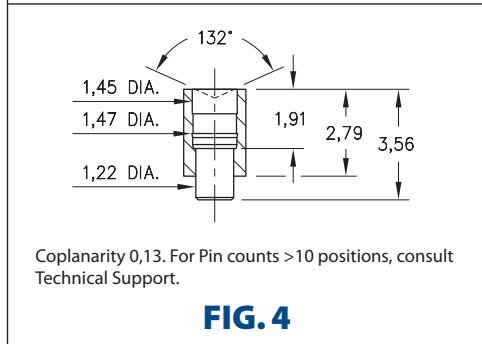

SPRING-LOADED CONNECTORS

SERIES 830 • 2mm GRID FLAT & CONCAVE FACE TARGET CONNECTORS FOR SPRING-LOADED ASSEMBLIES • SINGLE ROW STRIPS

FIG. 1

FIG. 2

FIG. 3

Coplanarity 0,13. For Pin counts >10 positions, consult Technical Support.

FIG. 4

Coplanarity 0,13. For Pin counts >10 positions, consult Technical Support.

- Series 830 2mm Spring Target Connectors, supplied in single row strips
- Target connectors provide an excellent gold-plated conductive path back to the board-mounted spring pin connector. Available in both through-hole and SMT terminations with the choice of either flat or concave face contact surfaces. Concave face targets provide additional surface area for mating with our standard 0,81 diameter plungers
- Target connectors use MM #1949, #1950, #1951, and #1952 pins. See page 223.1 for details
- Insulators are high temperature thermoplastic

ORDERING INFORMATION

FIG. 1	Series 830...003 Flat face / Solder Tails
	830-10-0__-10-003000 Specify number of pins 01-20
FIG. 2	Series 830...004 Concave face / Solder Tails
	830-10-0__-10-004000 Specify number of pins 01-20
FIG. 3	Series 830...30-003 Flat face / Surface Mount
	830-10-0__-30-003XXX Specify number or pins 02-10 Tube packaged = 000 Tape & reel packaged = 191 400 parts per 330mm reel
FIG. 4	Series 830...30-004 Concave face / Surface Mount
	830-10-0__-30-004XXX Specify number or pins 02-10 Tube packaged = 000 Tape & reel packaged = 191 400 parts per 330mm reel
  	
SPECIFY PLATING CODE XX=	10 
Pin Plating 	0,25µm Au