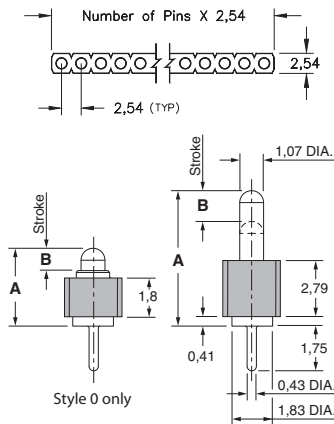

SPRING-LOADED CONNECTORS

SERIES 821 & 823 • 2,54 GRID THROUGH-HOLE MOUNT • SINGLE AND DOUBLE ROW STRIPS

- Modular contacts for use on 2,54 grid, available in five heights from 3,48 to 5,99, supplied in single and double row contact strips
- Precision-machined piston / base and gold-plated components assure up to 1,000,000 cycle life durability
- Pistons have a long stroke relative to the low profile of the assembly
- Low resistance, high current contacts are rated at 2 amps continuous, 3 amps peak
- High temperature thermoplastic insulators are suitable for surface mount processes
- Both 821 & 823 series contact strips are designed for manual placement into $\varnothing 0,56 \pm 0,08$ plated through-holes in the circuit board prior to hand, wave or reflow soldering

SINGLE ROW Series 821

DOUBLE ROW Series 823

ORDERING INFORMATION

Single Row Series 821

821-22-0XX-10-00X101

Specify number of contacts 02-64

Specify contact style 0-4

Double Row Series 823

823-22-0XX-10-00X101

Specify number of contacts 04-72

Specify contact style 0-4

CONTACT STYLE	INITIAL HEIGHT A	MAX. STROKE B
0	3,48	0,99
1	4,50	1,14
2	5,0	1,39
3	5,51	1,39
4	5,99	1,39

Technical Specifications

Spring force @ initial height (A): 25 grams
 Spring force @ mid stroke (B/2): 60 grams
 Durability: Up to 1,000,000 cycles

Electrical:

Voltage rating: 100Vrms/150Vdc
 Current rating: 2A (continuous), 3A (peak) per contact
 Contact resistance: 20m Ω max.
 Insulation resistance: 10,000M Ω min.
 Dielectric strength: 700Vrms min.
 Capacitance: 1pF max.