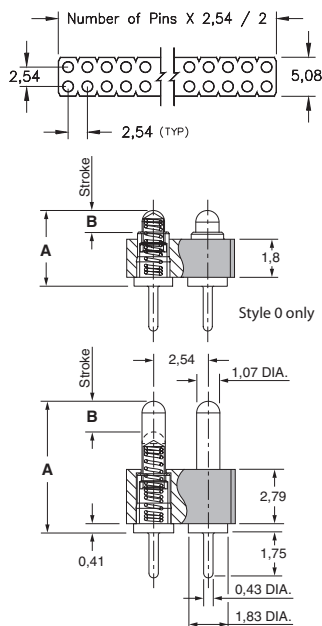

SPRING-LOADED CONNECTORS

SERIES 821 & 823 • 2,54 GRID THROUGH-HOLE MOUNT • SINGLE AND DOUBLE ROW STRIPS

- Modular contacts for use on 2,54 grid, available in five heights from 3,48 to 5,99, supplied in single and double row contact strips
- Precision-machined piston / base and gold-plated components assure up to 1,000,000 cycle life durability
- Pistons have a long stroke relative to the low profile of the assembly
- Low resistance, high current contacts are rated at 2 amps continuous, 3 amps peak
- High temperature thermoplastic insulators are suitable for surface mount processes
- Both 821 & 823 series contact strips are designed for manual placement into $\varnothing 0,56 \pm 0,08$ plated through-holes in the circuit board prior to hand, wave or reflow soldering

SINGLE ROW Series 821

DOUBLE ROW Series 823

ORDERING INFORMATION

Single Row Series 821

821-22-0XX-10-00X101

Specify number of contacts 02-64

Specify contact style 0-4

Double Row Series 823

823-22-0XX-10-00X101

Specify number of contacts 04-72

Specify contact style 0-4

CONTACT STYLE	INITIAL HEIGHT A	MAX. STROKE B
0	3,48	0,99
1	4,50	1,14
2	5,0	1,39
3	5,51	1,39
4	5,99	1,39

Technical Specifications

Spring force @ initial height (A): 25 grams
 Spring force @ mid stroke (B/2): 60 grams
 Durability: Up to 1,000,000 cycles

Electrical:

Voltage rating: 100Vrms/150Vdc
 Current rating: 2A (continuous), 3A (peak) per contact
 Contact resistance: 20m Ω max.
 Insulation resistance: 10,000M Ω min.
 Dielectric strength: 700Vrms min.
 Capacitance: 1pF max.