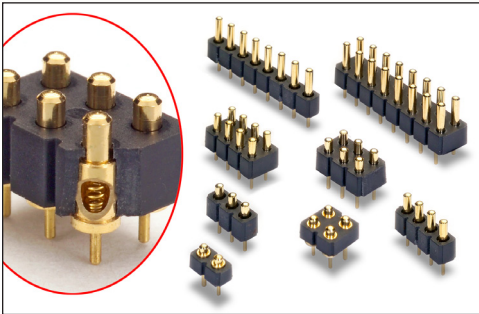

SPRING-LOADED CONNECTORS

SERIES 821 & 823 • 2,54 GRID THROUGH-HOLE MOUNT • SINGLE AND DOUBLE ROW STRIPS

- Modular contacts for use on 2,54 grid, available in five heights from 3,48 to 5,99, supplied in single and double row contact strips
- Precision-machined piston / base and gold-plated components assure up to 1,000,000 cycle life durability
- Pistons have a long stroke relative to the low profile of the assembly
- Low resistance, high current contacts are rated at 2 amps continuous, 3 amps peak
- High temperature thermoplastic insulators are suitable for surface mount processes
- Both 821 & 823 series contact strips are designed for manual placement into $\varnothing 0,56 \pm 0,08$ plated through-holes in the circuit board prior to hand, wave or reflow soldering

SINGLE ROW Series 821

DOUBLE ROW Series 823

ORDERING INFORMATION

Single Row Series 821

821-22-0XX-10-00X101

Specify number of contacts 02-64

Specify contact style 0-4

Double Row Series 823

823-22-0XX-10-00X101

Specify number of contacts 04-72

Specify contact style 0-4

CONTACT STYLE	INITIAL HEIGHT A	MAX. STROKE B
0	3,48	0,99
1	4,50	1,14
2	5,0	1,39
3	5,51	1,39
4	5,99	1,39

Technical Specifications

Materials:

Contact piston & base: Machined copper alloy plated 0,51 μm gold over 2,54 μm nickel
 Spring: Beryllium copper-plated 0,25 μm gold
 Insulator: High temperature thermoplastic, rated UL94 V-0

Mechanical: