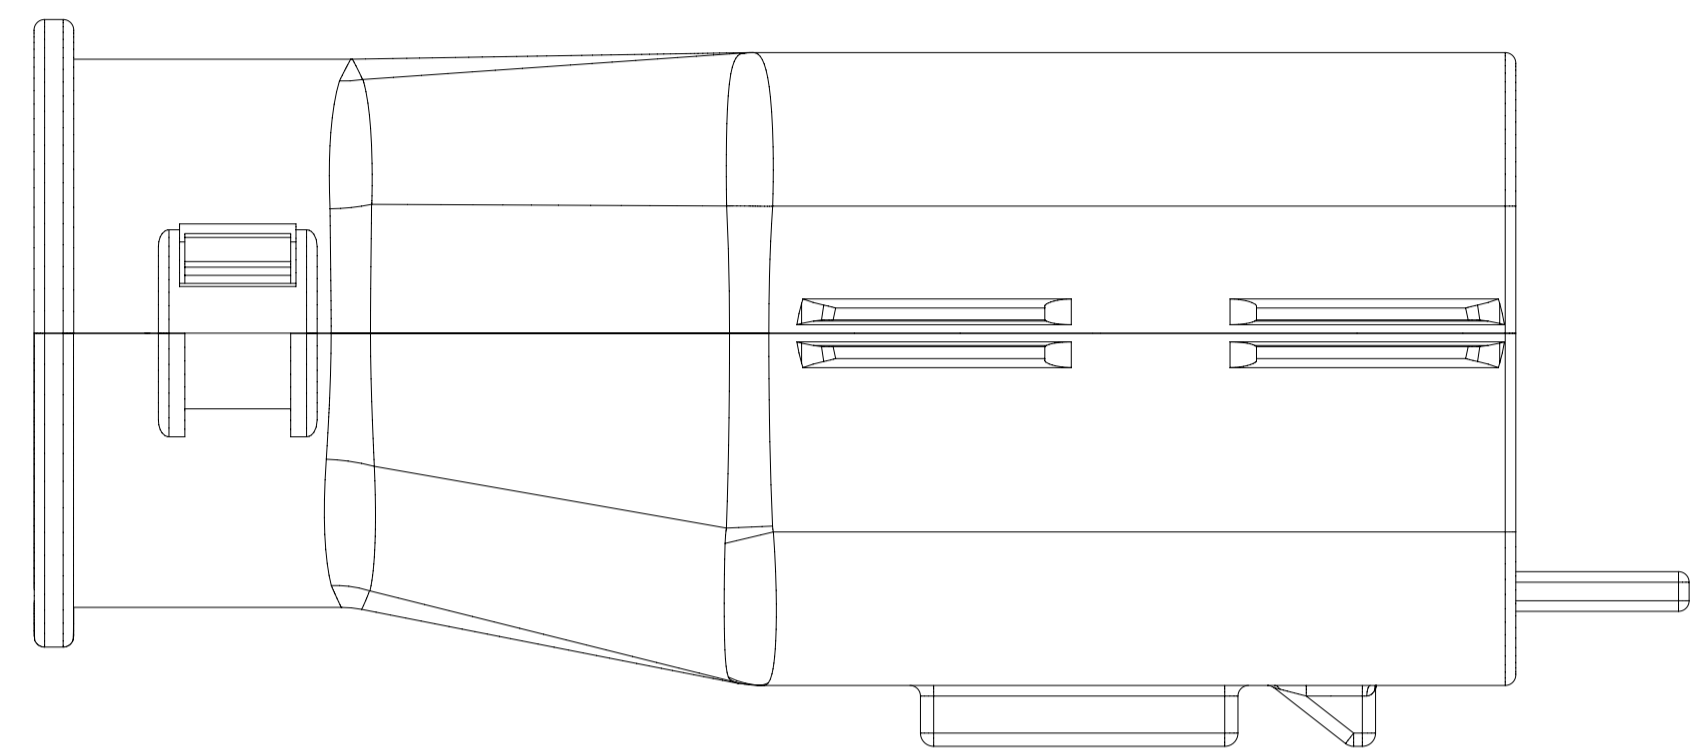

SHEET DESCRIPTION

SCHLEMMER BACKSHELL

SECTION A-A