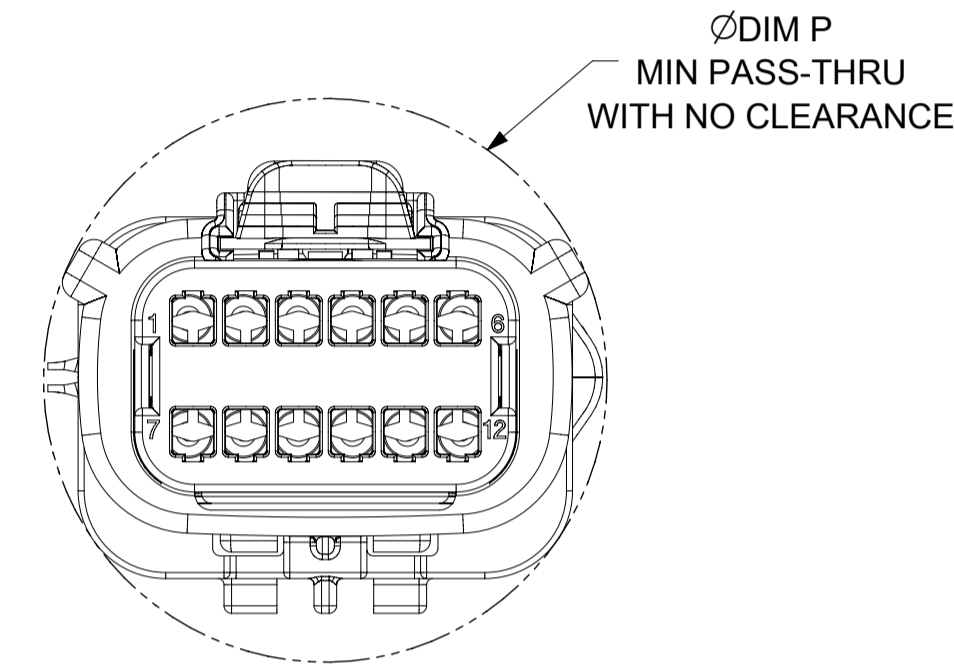

SHEET DESCRIPTION
SCHLEMMER BACKSHELL CONFIGURATIONS

CKT	BLADE CONFIGURATION	RECEPTACLE CONFIGURATION	DIMENSIONS				
			M	N	P	R	T
2X3	STANDARD	STANDARD	106.83	32.75	31.75	29.00	29.50
	LENGTHENED		108.71				
2X4	STANDARD	STANDARD	106.83	33.50	31.90	30.70	30.70
2X6	STANDARD	STANDARD	106.83	37.84	37.27	35.83	36.83

BLADE SEALED ASSEMBLY WITH BLADE BACKSHELL

SYMBOLS THIS DRAWING CONTAINS INFORMATION THAT IS PROPRIETARY TO MOLEX ELECTRONIC TECHNOLOGIES, LLC AND SHOULD NOT BE USED WITHOUT WRITTEN PERMISSION DIMENSION UNITS: mm SCALE: 2:1 GENERAL TOLERANCES (UNLESS SPECIFIED) ANGULAR TOL: ± 1.0° 4 PLACES: ± 3 PLACES: ± 2 PLACES: ± 0.1 1 PLACE: ± 0.2 0 PLACES: ± DRAFT WHERE APPLICABLE MUST REMAIN WITHIN DIMENSIONS	CURRENT REV DESC: EC NO: 171650 DRWN: PMANJUNATHAC 2018/01/03 CHK'D: MVANSLAMBROU 2018/02/16 APPR: MVANSLAMBROU 2018/02/16 INITIAL REVISION: DRWN: APROFFITT 2014/04/28 APPR: VKOSHY 2014/05/14	 MX150 BLADE DUAL ROW SEALED ASSEMBLY MAT SEAL PRODUCT CUSTOMER DRAWING
	DOCUMENT NUMBER: SD-33482-0001 DOC TYPE: PSD DOC PART: 001 REVISION: E2	
MATERIAL NUMBER: A1-SIZE CUSTOMER: GENERAL MARKET SHEET NUMBER: 10 OF 11	DRAWING: A1-SIZE SERIES: 33482