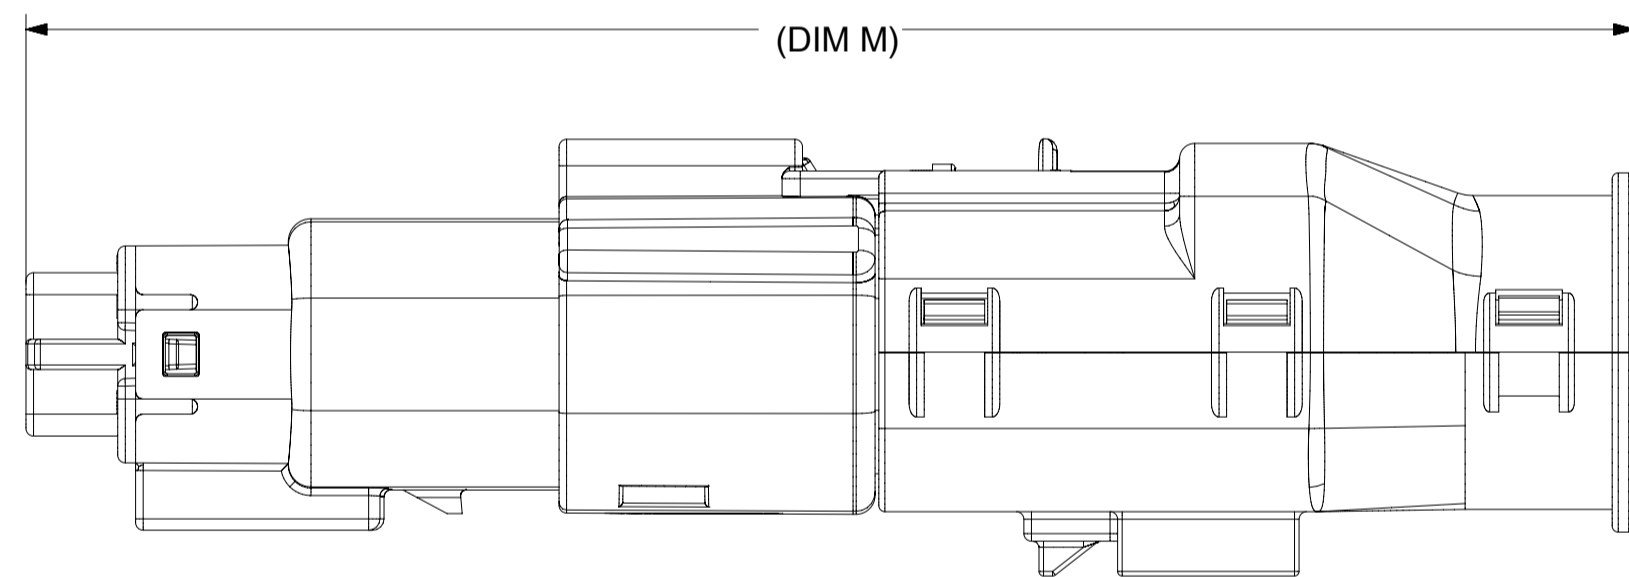

OVERALL MATED SYSTEM WITH BLADE BACKSHELL

OVERALL MATED SYSTEM WITH RECEPTACLE BACKSHELL