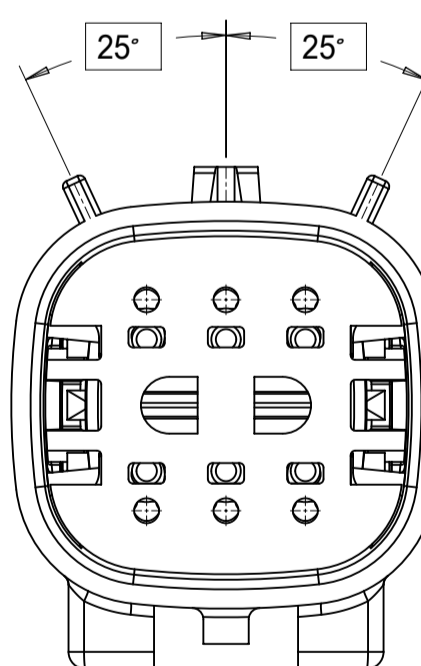

2X10 - STANDARD (STD)

2X10 - UL V0*

UL V0 UNIQUE FEATURE
Partial1
SCALE 10:1

* MINOR GEOMETRY CHANGE THAN STANDARD CONFIGURATION.
SEE NOTE 2a FOR MORE INFORMATION

SYMBOLS	THIS DRAWING CONTAINS INFORMATION THAT IS PROPRIETARY TO MOLEX ELECTRONIC TECHNOLOGIES, LLC AND SHOULD NOT BE USED WITHOUT WRITTEN PERMISSION		CURRENT REV DESC:									
	DIMENSION UNITS	SCALE						EC NO: 171650	DRWN: PMANJUNATHAC	2018/01/03	DOCUMENT NUMBER	DOC TYPE
▽ = 0	mm	1.5:1	GENERAL TOLERANCES (UNLESS SPECIFIED)		DRWN: MVANSLAMBROU	2018/02/16	SD-33482-0001			PSD	001	E2
▽ = 0	ANGULAR TOL ± 1.0°		4 PLACES ±		APPR: MVANSLAMBROU	2018/02/16	PRODUCT CUSTOMER DRAWING			MATERIAL NUMBER		
▽ = 0	3 PLACES ±		2 PLACES ± 0.1		INITIAL REVISION:		GENERAL MARKET			CUSTOMER		
▽ = 0	2 PLACES ± 0.2		1 PLACE ± 0.2		DRWN: APROFFITT	2014/04/28	SERIES			SHEET NUMBER		
▽ = 0	0 PLACES ±		DRAFT WHERE APPLICABLE MUST REMAIN WITHIN DIMENSIONS		APPR: VKOSHY	2014/05/14	A1-SIZE			33482		
▽ = 0	THIRD ANGLE PROJECTION		DRAWING		SERIES		GENERAL MARKET			2 OF 11		

SHEET DESCRIPTION
KEY CONFIGURATIONS

2X2

KEY A

KEY B

KEY C

KEY D

2X3

KEY A

KEY B

KEY C

KEY D

2X4

KEY A

KEY B

KEY C

KEY D