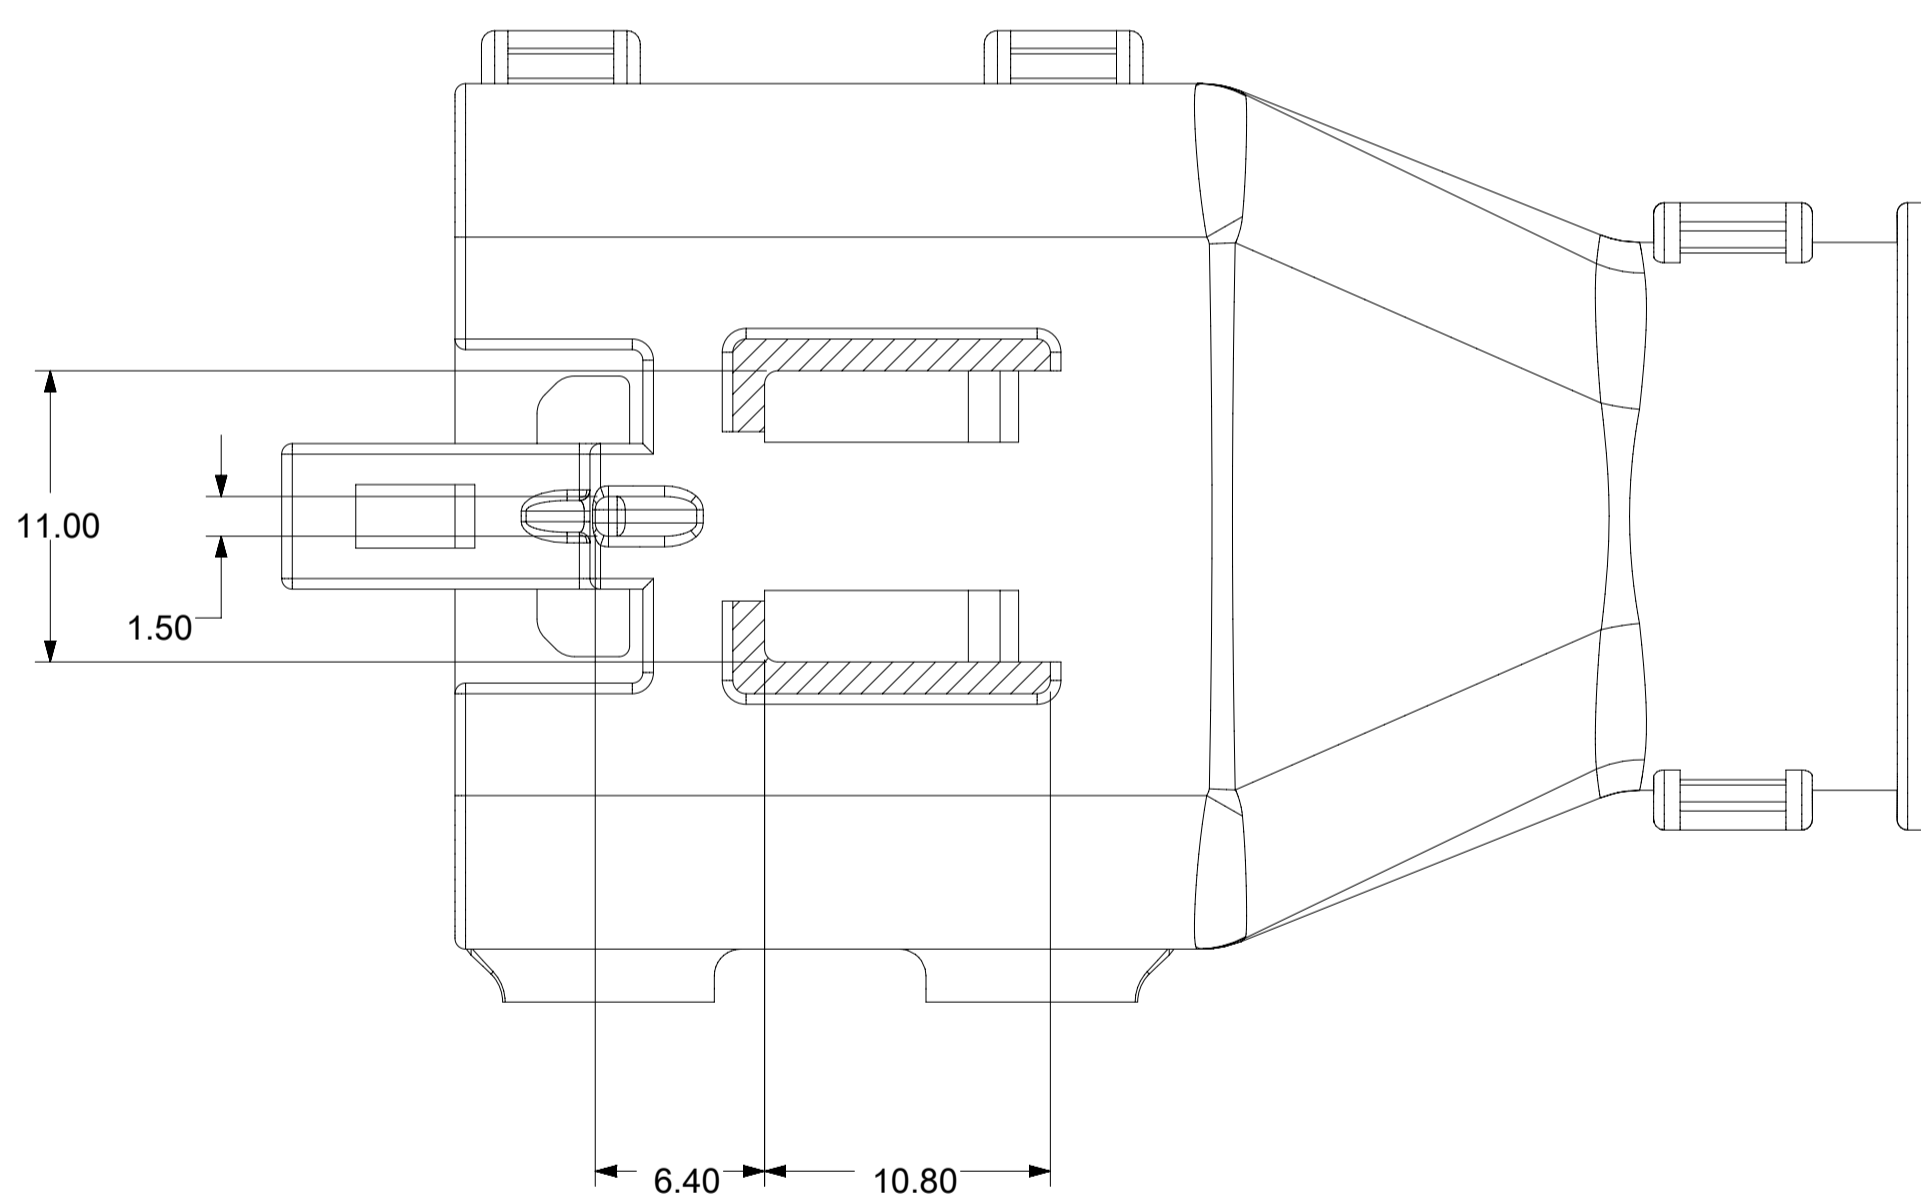

SHEET DESCRIPTION

SCHLEMMER BACKSHELL

SECTION A-A