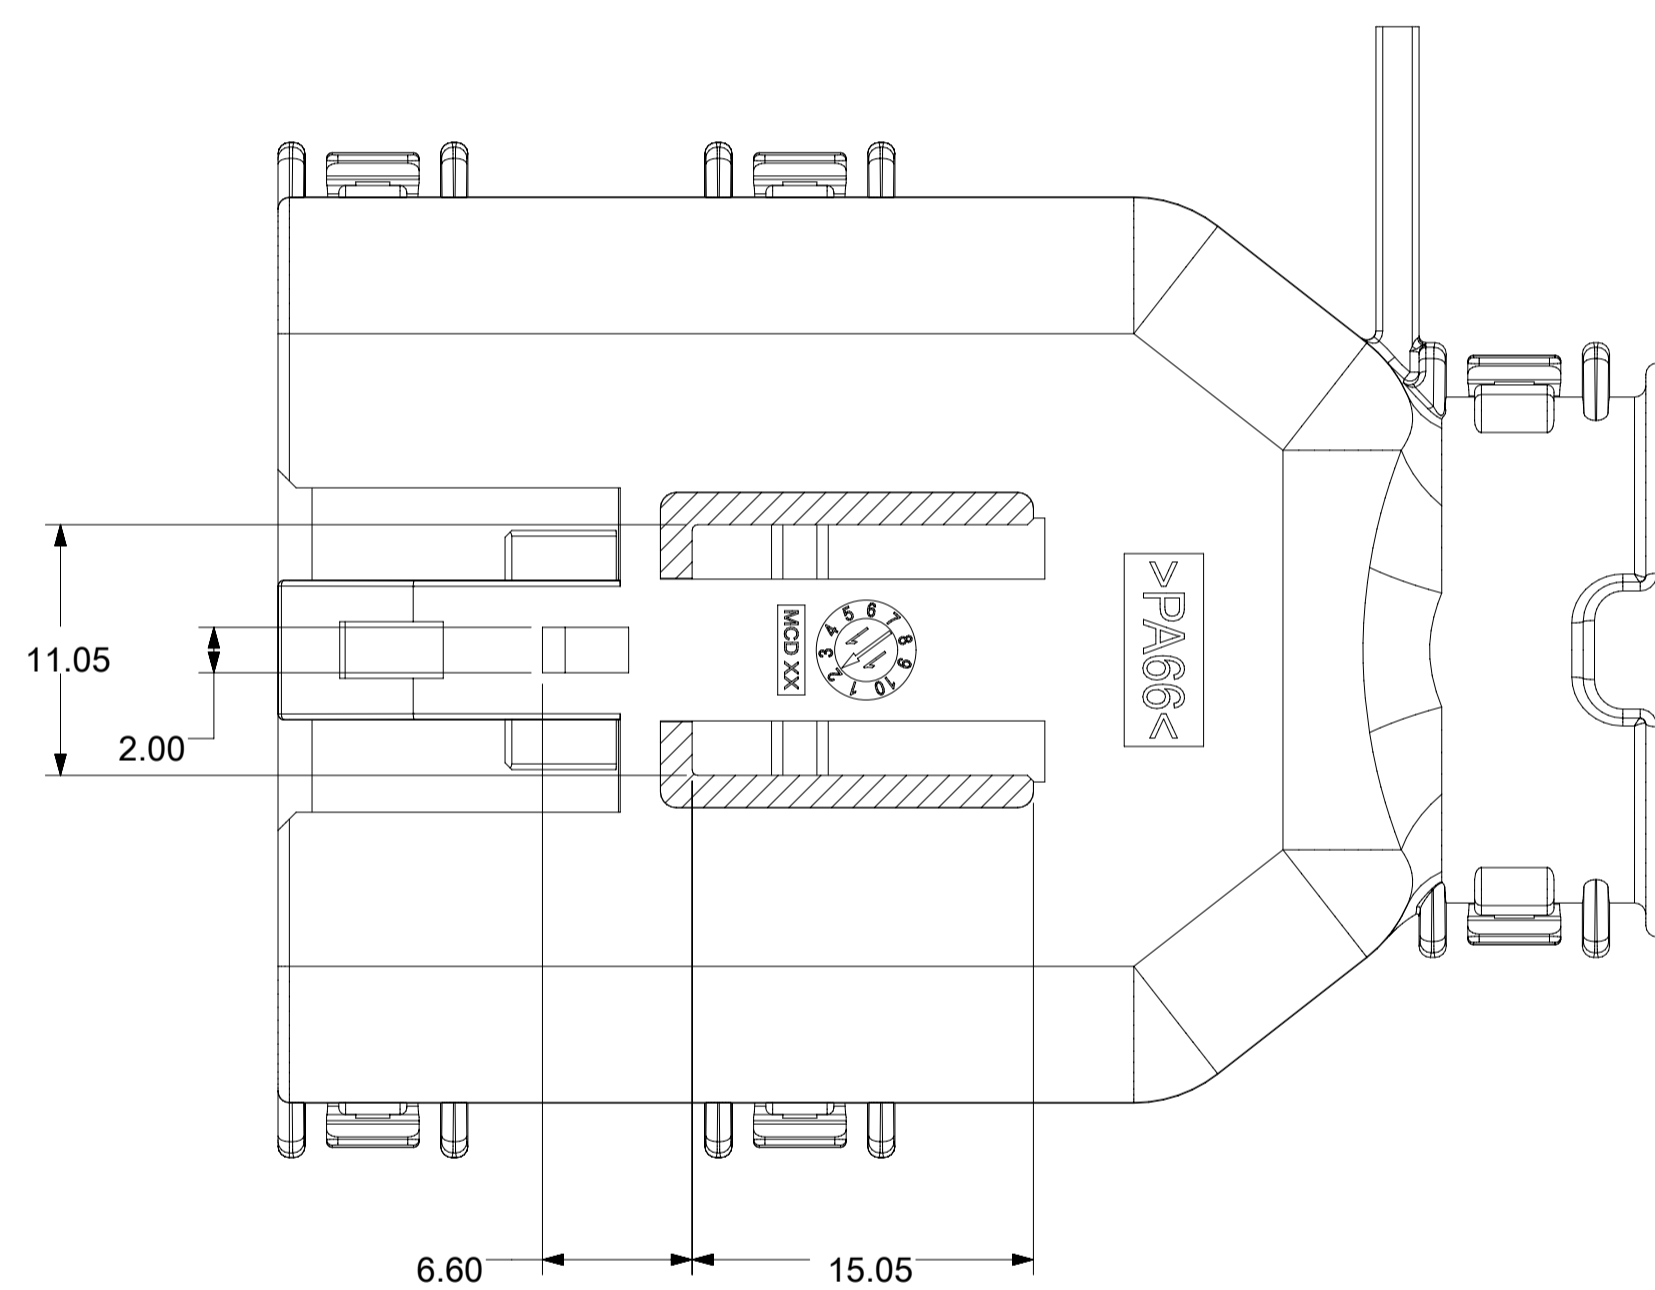

SHEET DESCRIPTION
MOLEX BACKSHELL

SECTION B-B

SYMBOLS		THIS DRAWING CONTAINS INFORMATION THAT IS PROPRIETARY TO MOLEX ELECTRONIC TECHNOLOGIES, LLC AND SHOULD NOT BE USED WITHOUT WRITTEN PERMISSION		CURRENT REV DESC:					
▽ = 0	mm	SCALE	3:1	EC NO: 171650				MX150 BLADE DUAL ROW SEALED ASSEMBLY MAT SEAL	
▽ = 0	GENERAL TOLERANCES (UNLESS SPECIFIED)		DRWN: PMANJUNATHAC 2018/01/03		DOCUMENT NUMBER		DOC TYPE | DOC PART | REVISION		
▽ = 0	ANGULAR TOL ± 1.0°		CHK'D: MVANSLAMBROU 2018/02/16		SD-33482-0001		PSD | 001 | E2		
▽ = 0	4 PLACES ±		APPR: MVANSLAMBROU 2018/02/16		PRODUCT CUSTOMER DRAWING				
▽ = 0	3 PLACES ±		INITIAL REVISION:		DOCUMENT NUMBER		DOC TYPE | DOC PART | REVISION		
▽ = 0	2 PLACES ± 0.1		DRWN: APROFFITT 2014/04/28		SD-33482-0001		PSD | 001 | E2		
▽ = 0	1 PLACE ± 0.2		APPR: VKOSHY 2014/05/14		MATERIAL NUMBER		CUSTOMER		
☒ = 0	0 PLACES ±		THIRD ANGLE PROJECTION		SD-33482-0001		GENERAL MARKET		
■ = 0	DRAFT WHERE APPLICABLE MUST REMAIN WITHIN DIMENSIONS		DRAWING		SERIES		SHEET NUMBER		
▽ = 0			A1-SIZE		33482		9 OF 11