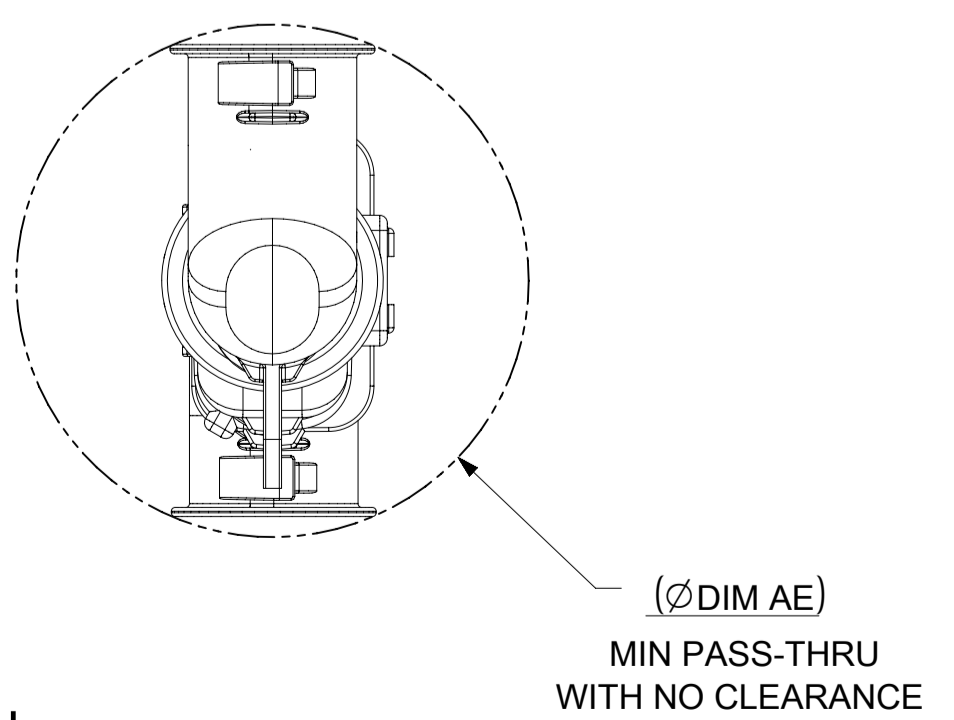

ADD THE VALUE OF 'Y' TO THE TOTAL DIMENSION WHENEVER ADAPTOR IS USED

CHARTED DIMENSIONS

CKT	BLADE CONFIGURATION	RECEPTACLE CONFIGURATION	DIMENSIONS									
			U	V	W	X	Y	AA	AB	AC	AD	AE
2X4	STANDARD	STANDARD	115.24	94.36	93.93	75.62	32.10	32.93	32.54	32.85	31.76	56.81
2X8	STANDARD	STANDARD	132.49	102.81	102.73	84.07	36.10	45.44	45.44	42.65	45.44	68.18
2X10	STANDARD	STANDARD	132.49	102.81	102.73	84.07	36.10	45.44	45.44	42.65	45.44	68.18