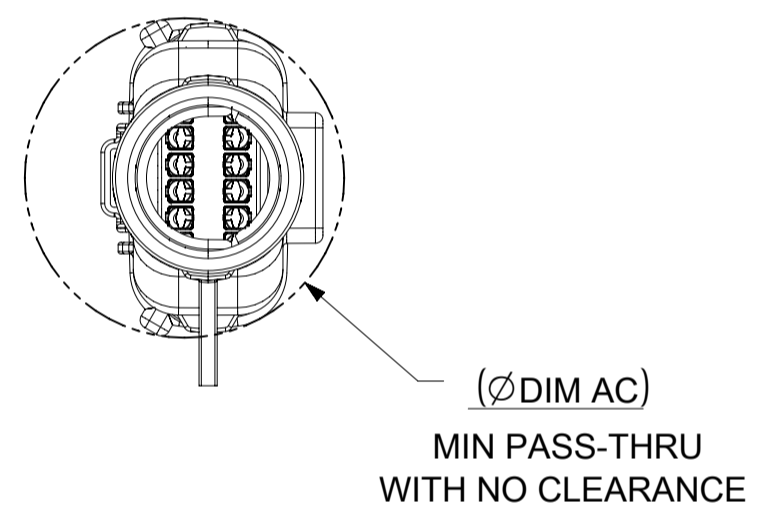

BLADE SEALED ASSEMBLY WITH BLADE BACKSHELL