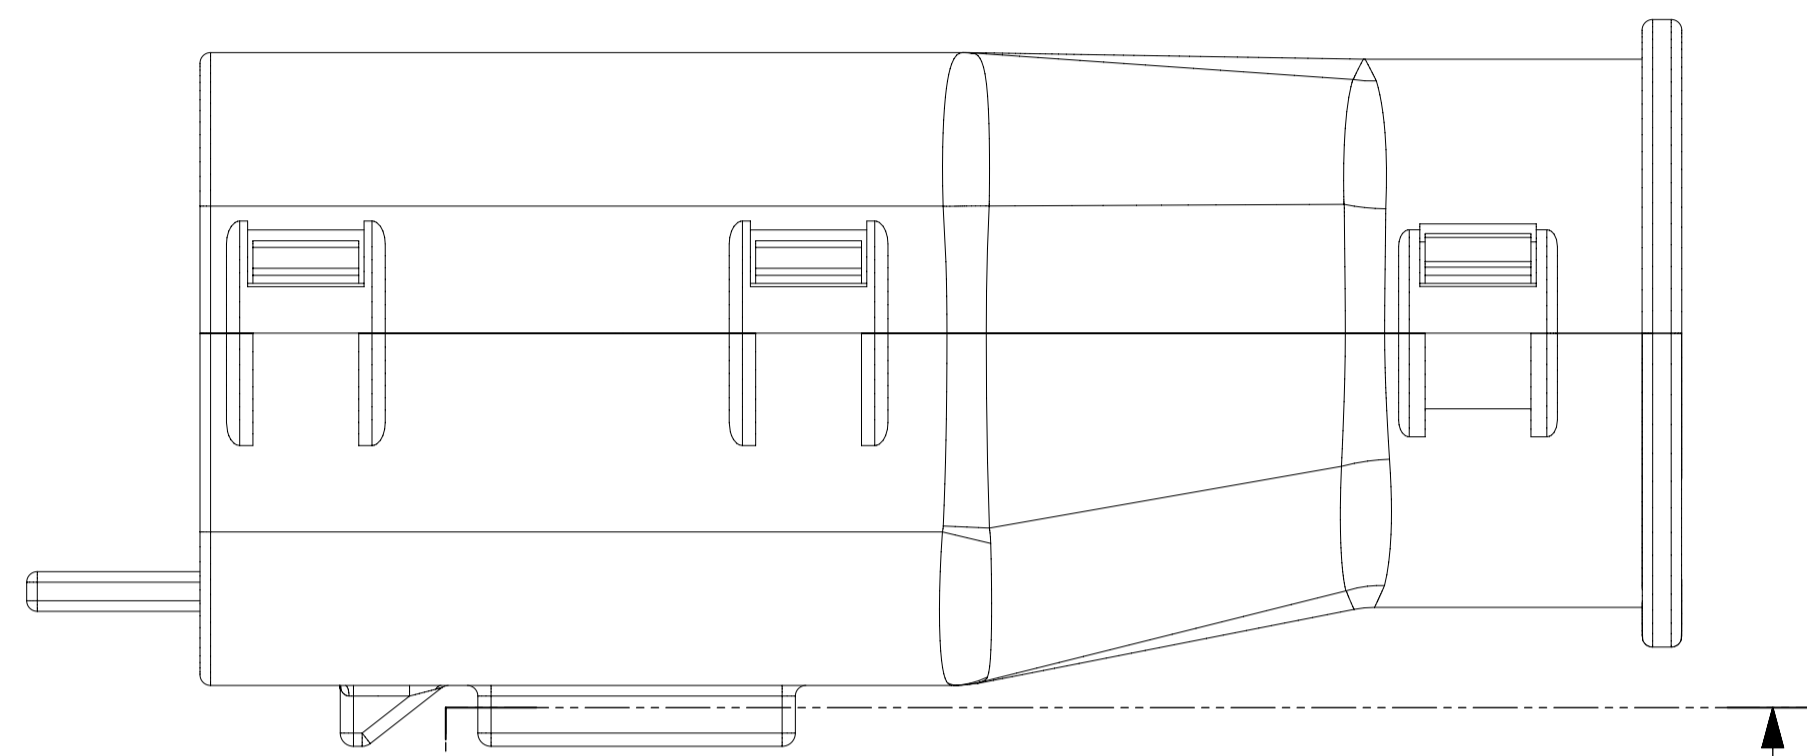

SHEET DESCRIPTION

SCHLEMMER BACKSHELL

SECTION A-A