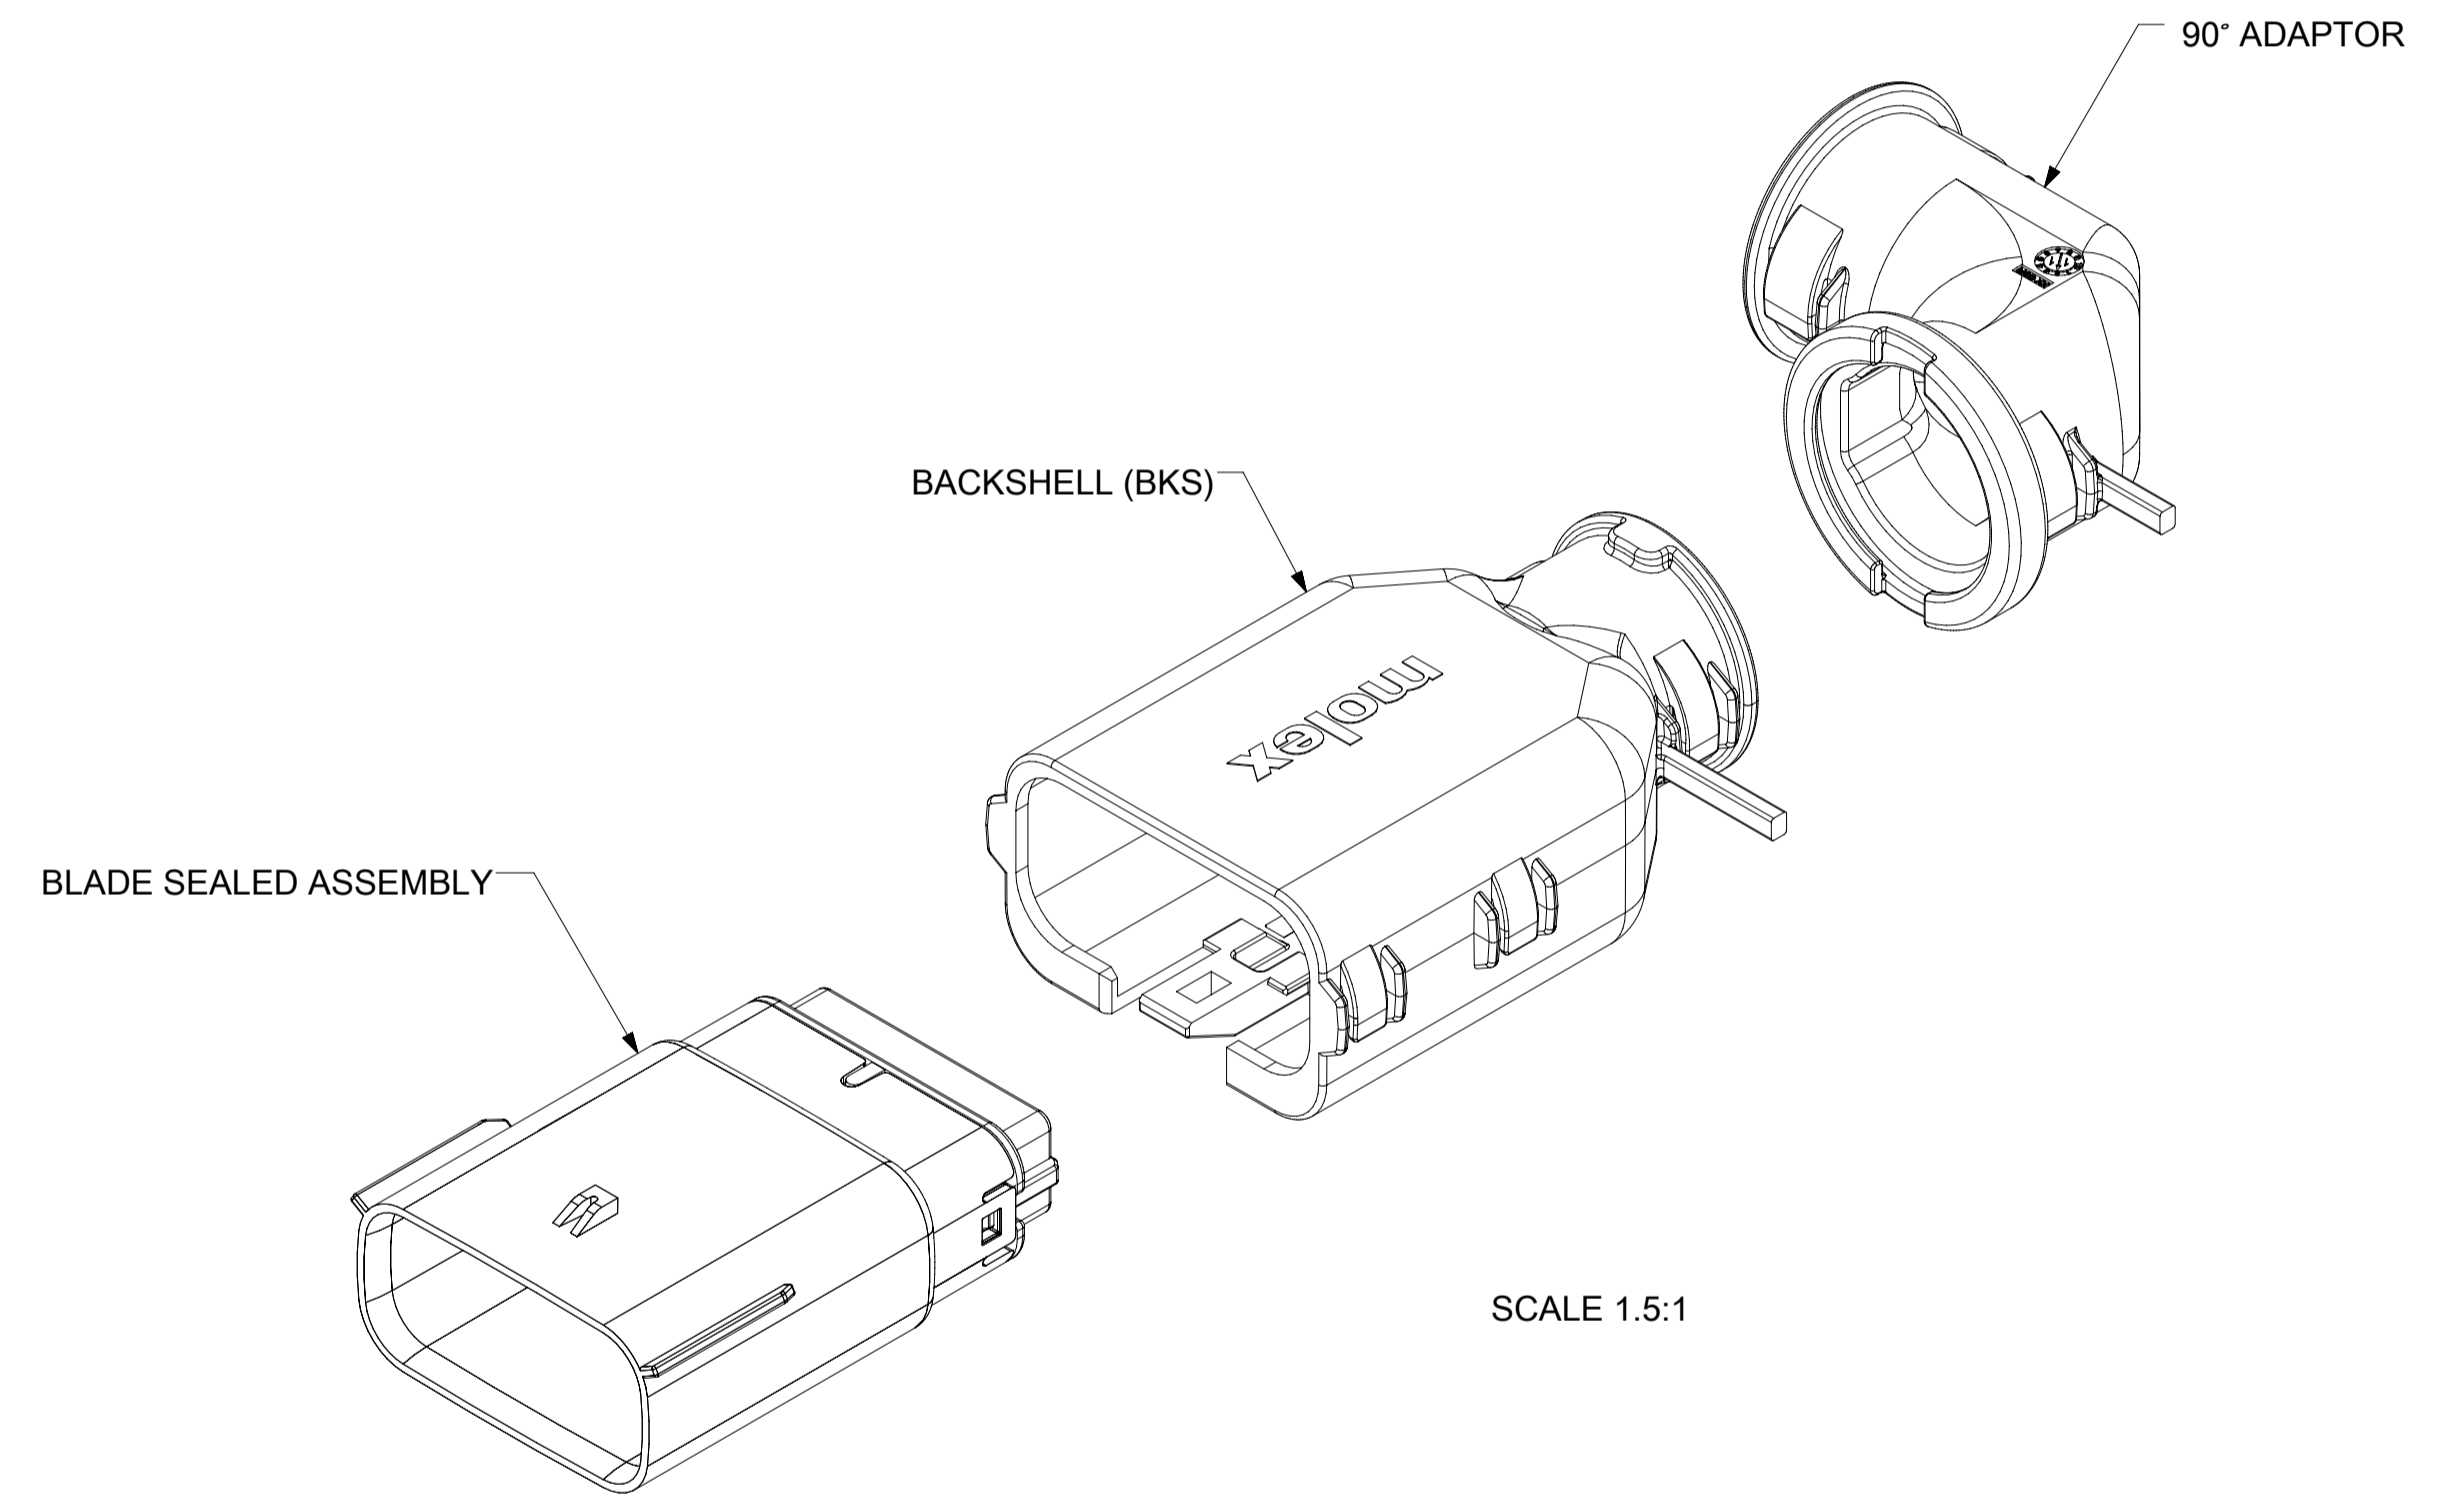

BACKSHELL FEATURES

- 1 - WITH RIBS
- 2 - WITHOUT RIBS
- 3 - 90° ADAPTOR

MX150 CIRCUIT SIZE 04, 06, 08, 12, 16, 20

SYMBOLS	THIS DRAWING CONTAINS INFORMATION THAT IS PROPRIETARY TO MOLEX ELECTRONIC TECHNOLOGIES, LLC AND SHOULD NOT BE USED WITHOUT WRITTEN PERMISSION		CURRENT REV DESC:									
	DIMENSION UNITS	SCALE						EC NO: 171650	DRWN: PMANJUNATHAC 2018/01/03	DOC TYPE	DOC PART	REVISION
▽ = 0	mm	1.5:1	DRWN: APROFFITT 2014/04/28	MX150 BLADE								
▽ = 0	GENERAL TOLERANCES (UNLESS SPECIFIED)		CHK'D: MVANSLAMBROU 2018/02/16	DUAL ROW SEALED ASSEMBLY MAT SEAL								
▽ = 0	ANGULAR TOL ± 1.0°		APPR: MVANSLAMBROU 2018/02/16	PRODUCT CUSTOMER DRAWING								
▽ = 0	4 PLACES	±	INITIAL REVISION:		DOCUMENT NUMBER							
▽ = 0	3 PLACES	±	DRWN: APROFFITT 2014/04/28		SD-33482-0001							
▽ = 0	2 PLACES	± 0.1	APPR: VKOSHY 2014/05/14		PSD	001	E2					
▽ = 0	1 PLACE	± 0.2	DRAFT WHERE APPLICABLE MUST REMAIN WITHIN DIMENSIONS		MATERIAL NUMBER		CUSTOMER					
▽ = 0	0 PLACES	±	THIRD ANGLE PROJECTION	DRAWING	SERIES		SHEET NUMBER					
▽ = 0				A1-SIZE	33482		GENERAL MARKET					
					7 OF 11