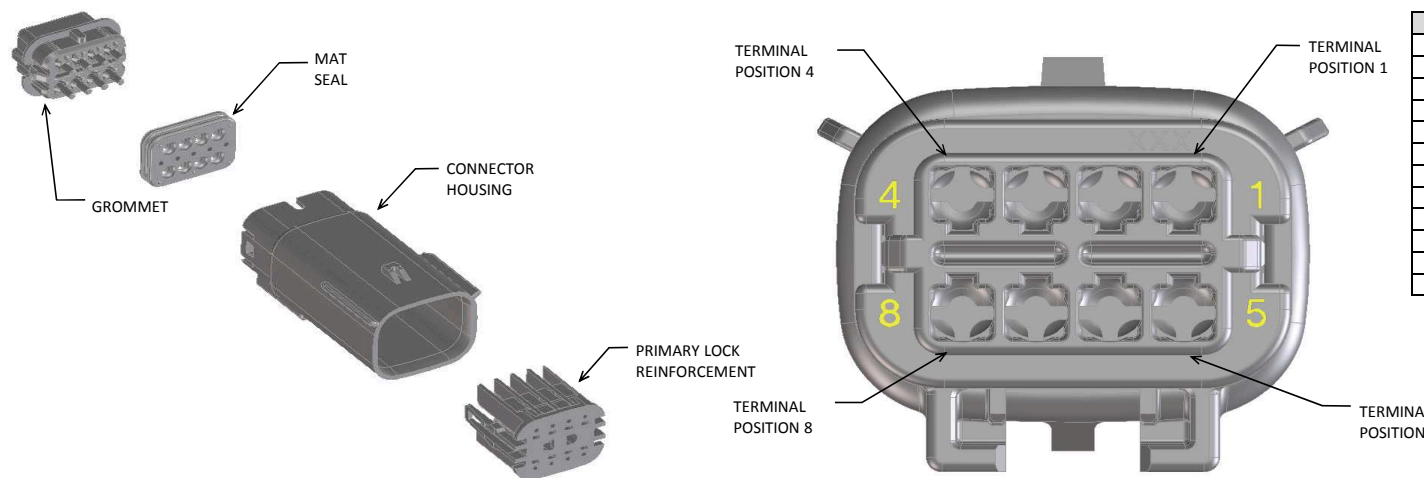

MX150 2X4 BLADE SEALED ASSEMBLY MAT SEAL BOM AND PIN OUT SHEET

ABBREVIATION	DESCRIPTION	COLOR	MATERIAL
A-BLK	HOUSING, KEYING OPTION A	BLACK	SPS/NYLON GF20
B-LG	HOUSING, KEYING OPTION B	LIGHT GRAY	SPS/NYLON GF20
C-BR	HOUSING, KEYING OPTION C	BROWN	SPS/NYLON GF20
D-GR	HOUSING, KEYING OPTION D	GREEN	SPS/NYLON GF20
C-DG	HOUSING, KEYING OPTION C	DARK GRAY	SPS/NYLON GF20
D-SG	HOUSING, KEYING OPTION D	STONE GRAY	SPS/NYLON GF20
A-YW	HOUSING, KEYING OPTION A	YELLOW	SPS/NYLON GF20
GCP	GROMMET CAP (PLUGGED)	BLACK	SPS/NYLON GF20
GCO	GROMMET CAP (OPEN)	BLACK	SPS/NYLON GF20
PLR	PLR	NATURAL	SPS/NYLON GF20
M-R	MAT SEAL	RUST RED	INHERENTLY LUBRICATED SILICONE
M-B	MAT SEAL	ROYAL BLUE	INHERENTLY LUBRICATED SILICONE

FOR ADDITIONAL INFORMATION SEE SD-33482-0001