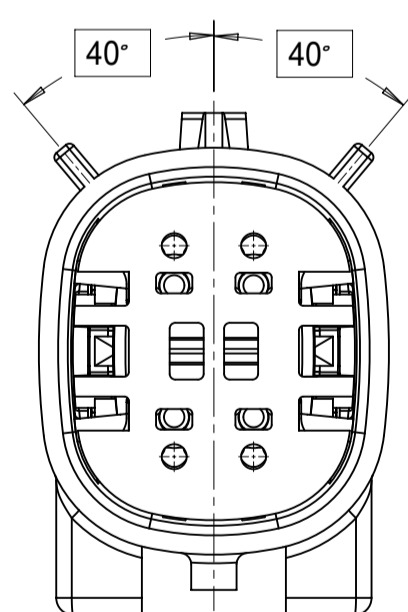

SHEET DESCRIPTION
CONFIGURATIONS

2X2 - STANDARD (STD)

2X2 - UL V0*

2X3 - STANDARD (STD)

2X3 - LENGTHENED

2X4 - STANDARD (STD)

2X6 - STANDARD (STD)

2X8 - STANDARD (STD)

2X10 - STANDARD (STD)

2X10 - UL V0*

UL V0 UNIQUE FEATURE
Partial1
SCALE 10:1

* MINOR GEOMETRY CHANGE THAN STANDARD CONFIGURATION.
SEE NOTE 2a FOR MORE INFORMATION

SYMBOLS	THIS DRAWING CONTAINS INFORMATION THAT IS PROPRIETARY TO MOLEX ELECTRONIC TECHNOLOGIES, LLC AND SHOULD NOT BE USED WITHOUT WRITTEN PERMISSION		CURRENT REV DESC:									
	DIMENSION UNITS	SCALE						EC NO: 171650	DRWN: PMANJUNATHAC	2018/01/03	DOCUMENT NUMBER	DOC TYPE
▽ = 0	mm	1.5:1	GENERAL TOLERANCES (UNLESS SPECIFIED)		DRWN: MVANSLAMBROU	2018/02/16	SD-33482-0001			PSD	001	E2
▽ = 0	ANGULAR TOL ± 1.0°		4 PLACES ±		APPR: MVANSLAMBROU	2018/02/16	PRODUCT CUSTOMER DRAWING			MATERIAL NUMBER		
▽ = 0	3 PLACES ±		2 PLACES ± 0.1		INITIAL REVISION:		GENERAL MARKET			CUSTOMER		
▽ = 0	2 PLACES ± 0.2		1 PLACE ± 0.2		DRWN: APROFFITT	2014/04/28	SERIES			SHEET NUMBER		
▽ = 0	0 PLACES ±		DRAFT WHERE APPLICABLE MUST REMAIN WITHIN DIMENSIONS		APPR: VKOSHY	2014/05/14	A1-SIZE			33482		
▽ = 0	THIRD ANGLE PROJECTION		DRAWING		SERIES		GENERAL MARKET			2 OF 11		

SHEET DESCRIPTION
KEY CONFIGURATIONS

2X2

KEY A

KEY B

KEY C

KEY D

2X3

KEY A

KEY B

KEY C

KEY D

2X4

KEY A

KEY B

KEY C

KEY D