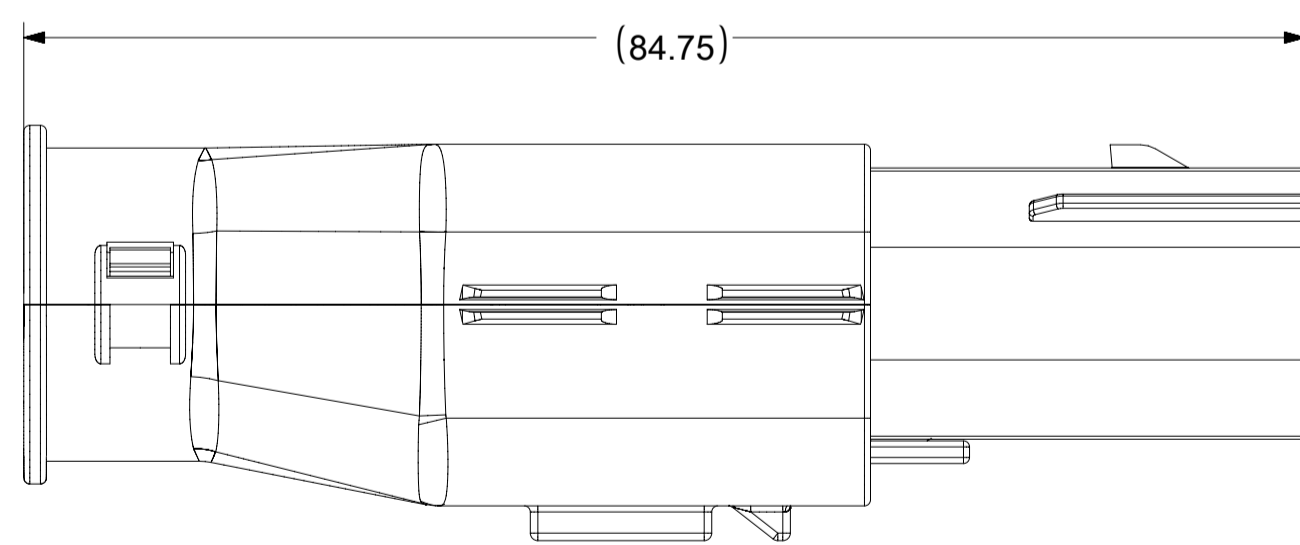

BLADE SEALED ASSEMBLY WITH BLADE BACKSHELL

SYMBOLS THIS DRAWING CONTAINS INFORMATION THAT IS PROPRIETARY TO MOLEX ELECTRONIC TECHNOLOGIES, LLC AND SHOULD NOT BE USED WITHOUT WRITTEN PERMISSION DIMENSION UNITS: mm SCALE: 2:1 GENERAL TOLERANCES (UNLESS SPECIFIED) ANGULAR TOL: ± 1.0° 4 PLACES: ± 3 PLACES: ± 2 PLACES: ± 0.1 1 PLACE: ± 0.2 0 PLACES: ± DRAFT WHERE APPLICABLE MUST REMAIN WITHIN DIMENSIONS	CURRENT REV DESC: EC NO: 171650 DRWN: PMANJUNATHAC 2018/01/03 CHK'D: MVANSLAMBROU 2018/02/16 APPR: MVANSLAMBROU 2018/02/16 INITIAL REVISION: DRWN: APROFFITT 2014/04/28 APPR: VKOSHY 2014/05/14	 MX150 BLADE DUAL ROW SEALED ASSEMBLY MAT SEAL PRODUCT CUSTOMER DRAWING
	DOCUMENT NUMBER: SD-33482-0001 DOC TYPE: PSD DOC PART: 001 REVISION: E2	
MATERIAL NUMBER: A1-SIZE CUSTOMER: GENERAL MARKET SHEET NUMBER: 10 OF 11	DRAWING: A1-SIZE SERIES: 33482