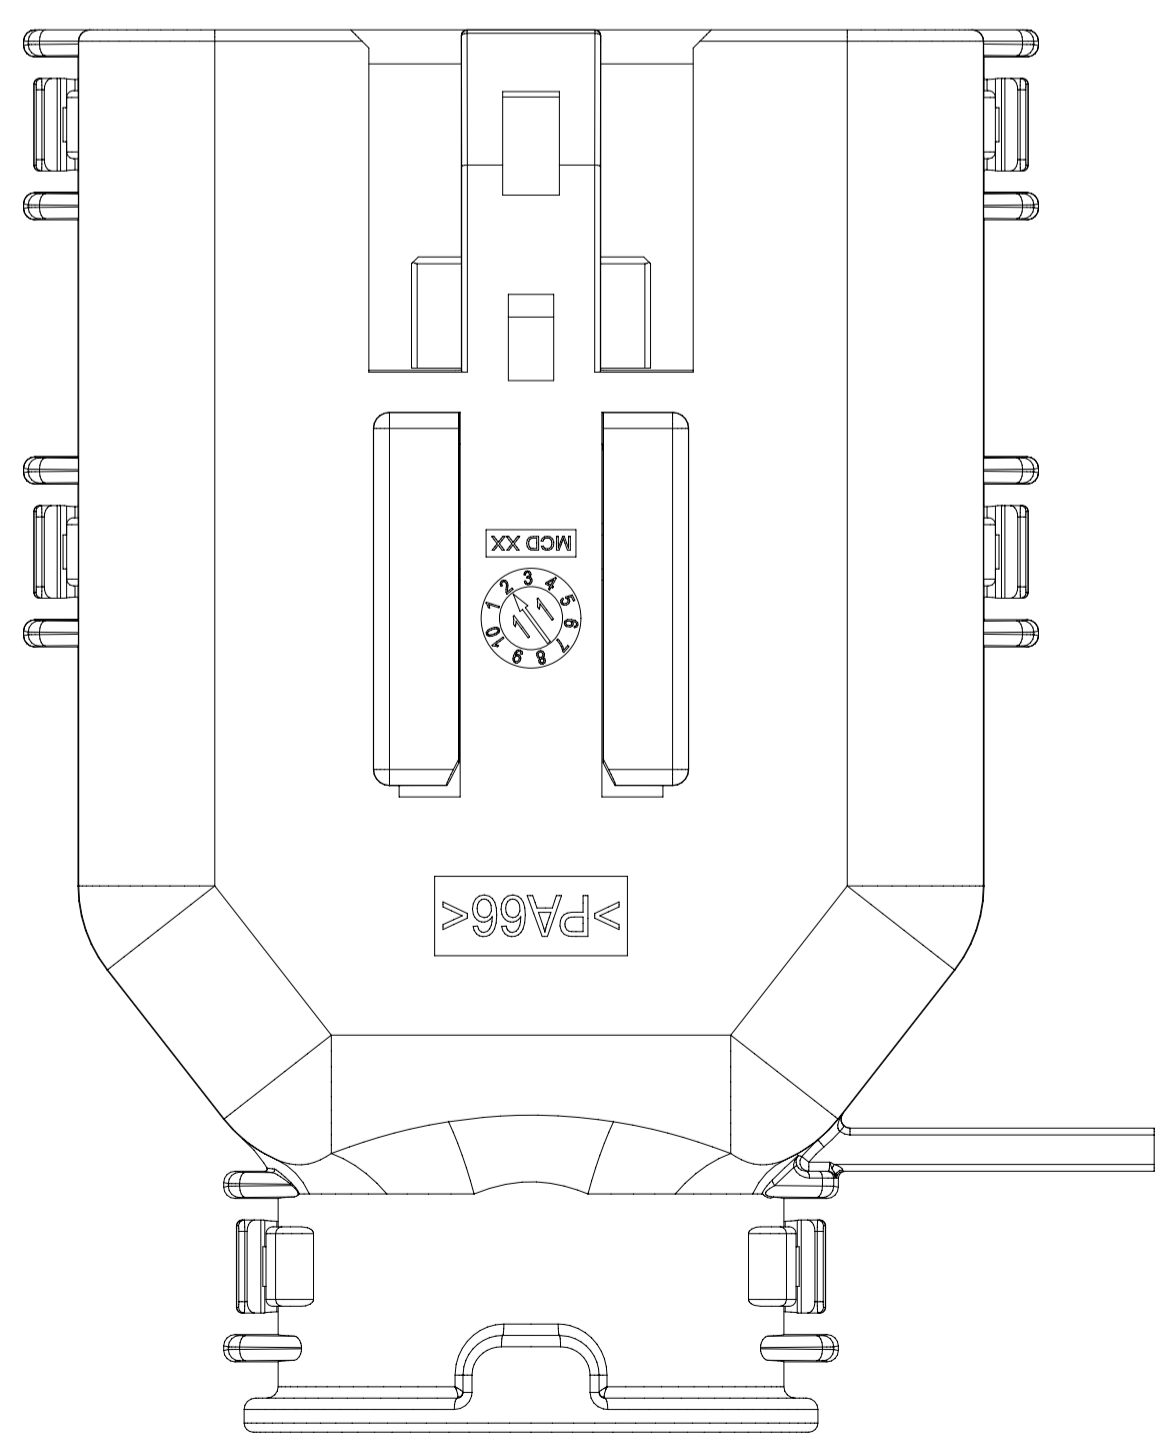

SHEET DESCRIPTION
MOLEX BACKSHELL

SECTION B-B

SYMBOLS		THIS DRAWING CONTAINS INFORMATION THAT IS PROPRIETARY TO MOLEX ELECTRONIC TECHNOLOGIES, LLC AND SHOULD NOT BE USED WITHOUT WRITTEN PERMISSION		CURRENT REV DESC:					
▽ = 0	mm	SCALE	3:1	EC NO: 171650				MX150 BLADE DUAL ROW SEALED ASSEMBLY MAT SEAL	
▽ = 0	GENERAL TOLERANCES (UNLESS SPECIFIED)		DRWN: PMANJUNATHAC 2018/01/03		DOCUMENT NUMBER		DOC TYPE | DOC PART | REVISION		
▽ = 0	ANGULAR TOL ± 1.0°		CHK'D: MVANSLAMBROU 2018/02/16		SD-33482-0001		PSD | 001 | E2		
▽ = 0	4 PLACES ±		APPR: MVANSLAMBROU 2018/02/16		PRODUCT CUSTOMER DRAWING				
▽ = 0	3 PLACES ±		INITIAL REVISION:		DOCUMENT NUMBER		DOC TYPE | DOC PART | REVISION		
▽ = 0	2 PLACES ± 0.1		DRWN: APROFFITT 2014/04/28		SD-33482-0001		PSD | 001 | E2		
▽ = 0	1 PLACE ± 0.2		APPR: VKOSHY 2014/05/14		MATERIAL NUMBER		CUSTOMER		
☒ = 0	0 PLACES ±		THIRD ANGLE PROJECTION		SD-33482-0001		GENERAL MARKET		
■ = 0	DRAFT WHERE APPLICABLE MUST REMAIN WITHIN DIMENSIONS		DRAWING		SERIES		SHEET NUMBER		
▽ = 0			A1-SIZE		33482		9 OF 11