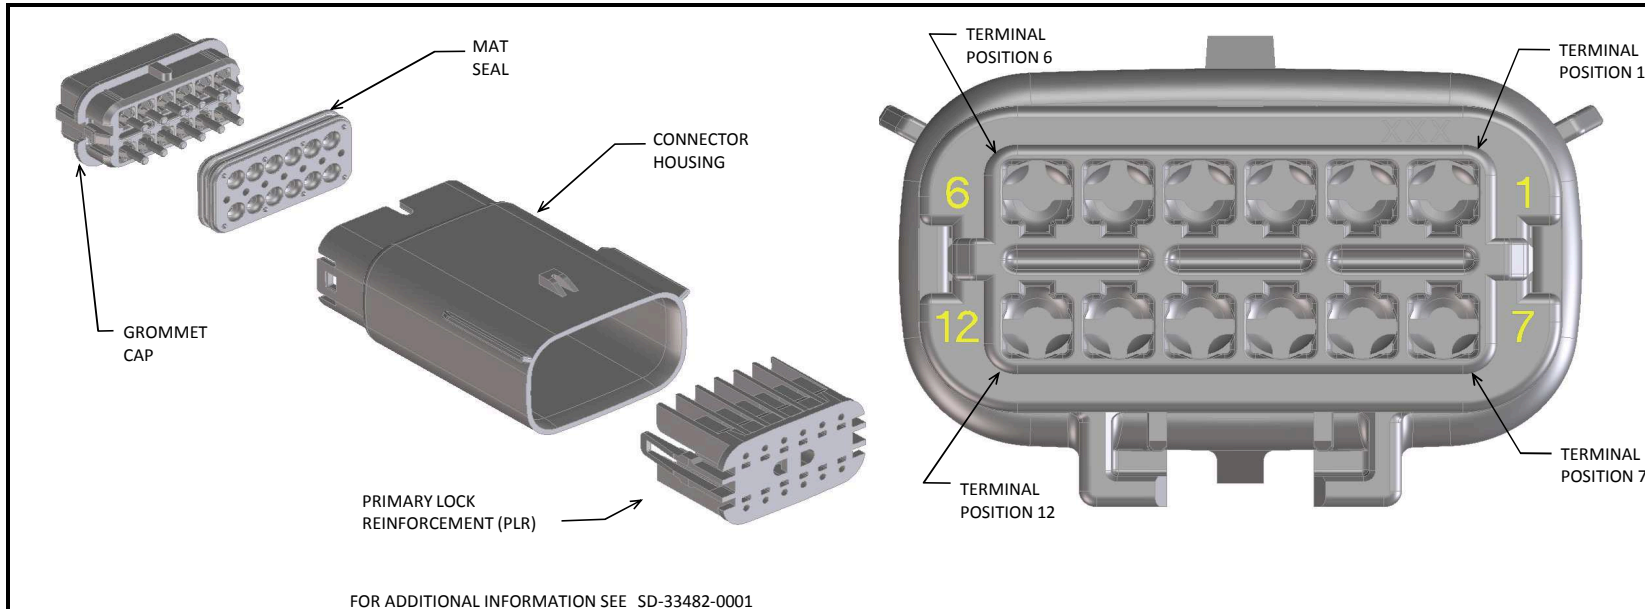

MX150 2X6 BLADE SEALED ASSY MAT SEAL
BOM AND PIN OUT SHEET

ABBREVIATION	DESCRIPTION	COLOR	MATERIAL
A-BLK	HOUSING, KEYING OPTION A	BLACK	SPS/NYLON GF20
B-LG	HOUSING, KEYING OPTION B	LIGHT GRAY	SPS/NYLON GF20
C-BR	HOUSING, KEYING OPTION C	BROWN	SPS/NYLON GF20
D-GR	HOUSING, KEYING OPTION D	GREEN	SPS/NYLON GF20
A-YL	HOUSING, KEYING OPTION A	YELLOW	SPS/NYLON GF20
C-DG	HOUSING, KEYING OPTION C	DARK GRAY	SPS/NYLON GF20
D-SG	HOUSING, KEYING OPTION D	STONE GRAY	SPS/NYLON GF20
GCP	GROMMET CAP (PLUGGED)	BLACK	SPS/NYLON GF20
PLR	PLR	NATURAL	SPS/NYLON GF20
M-R	MAT SEAL	RUST RED	INHERENTLY LUBRICATED SILICONE
M-B	MAT SEAL	ROYAL BLUE	INHERENTLY LUBRICATED SILICONE

FOR ADDITIONAL INFORMATION SEE SD-33482-0001