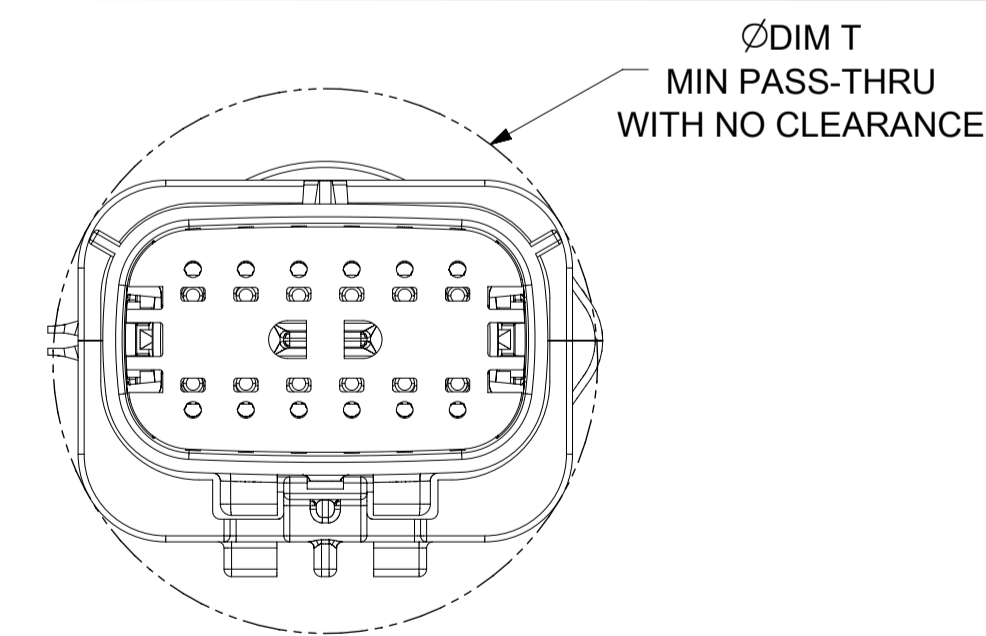

BLADE SEALED ASSEMBLY WITH BLADE BACKSHELL

SYMBOLS THIS DRAWING CONTAINS INFORMATION THAT IS PROPRIETARY TO MOLEX ELECTRONIC TECHNOLOGIES, LLC AND SHOULD NOT BE USED WITHOUT WRITTEN PERMISSION DIMENSION UNITS: mm SCALE: 2:1 GENERAL TOLERANCES (UNLESS SPECIFIED) ANGULAR TOL: ± 1.0° 4 PLACES: ± 3 PLACES: ± 2 PLACES: ± 0.1 1 PLACE: ± 0.2 0 PLACES: ± DRAFT WHERE APPLICABLE MUST REMAIN WITHIN DIMENSIONS	CURRENT REV DESC: EC NO: 171650 DRWN: PMANJUNATHAC 2018/01/03 CHK'D: MVANSLAMBROU 2018/02/16 APPR: MVANSLAMBROU 2018/02/16 INITIAL REVISION: DRWN: APROFFITT 2014/04/28 APPR: VKOSHY 2014/05/14	 MX150 BLADE DUAL ROW SEALED ASSEMBLY MAT SEAL PRODUCT CUSTOMER DRAWING
	DOCUMENT NUMBER: SD-33482-0001 DOC TYPE: PSD DOC PART: 001 REVISION: E2	
MATERIAL NUMBER: A1-SIZE CUSTOMER: GENERAL MARKET SHEET NUMBER: 10 OF 11	DRAWING: A1-SIZE SERIES: 33482