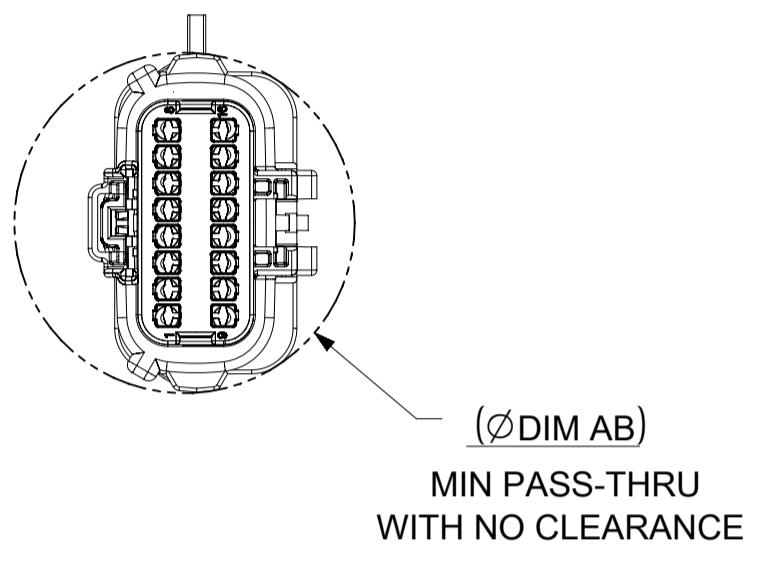

OVERALL MATED SYSTEM WITH RECEPTACLE BACKSHELL