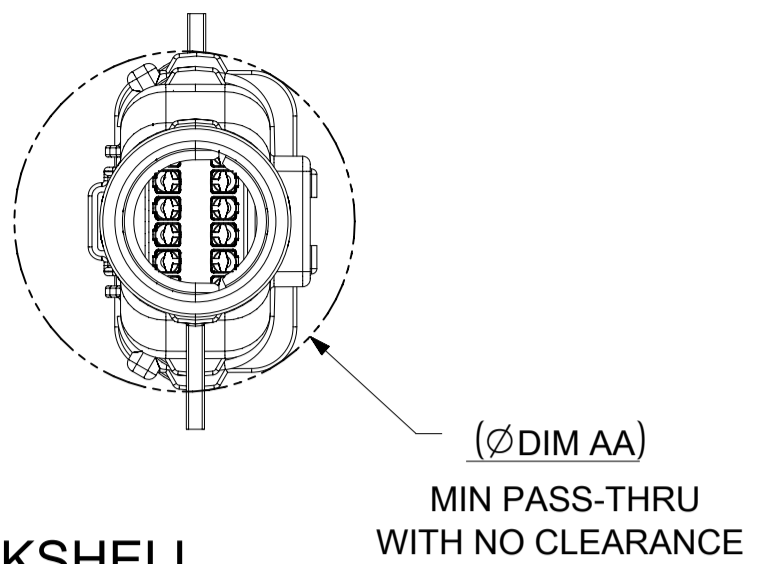

OVERALL MATED SYSTEM WITH BLADE AND RECEPTACLE BACKSHELL