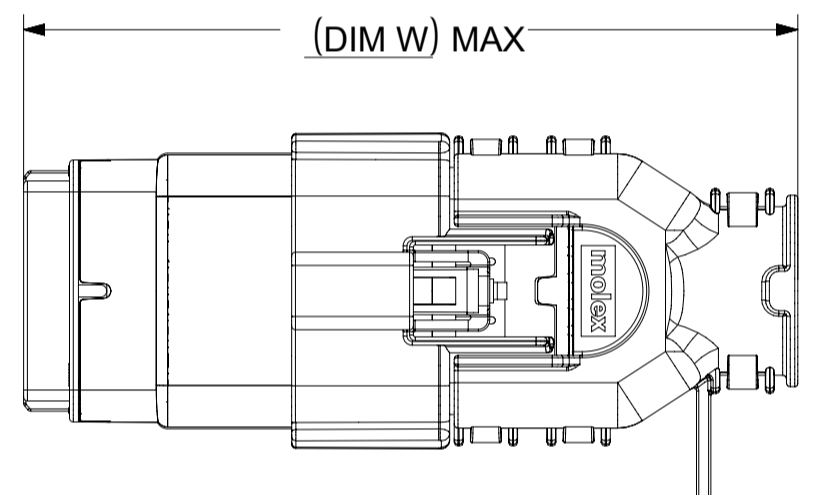

OVERALL MATED SYSTEM WITH RECEPTACLE BACKSHELL