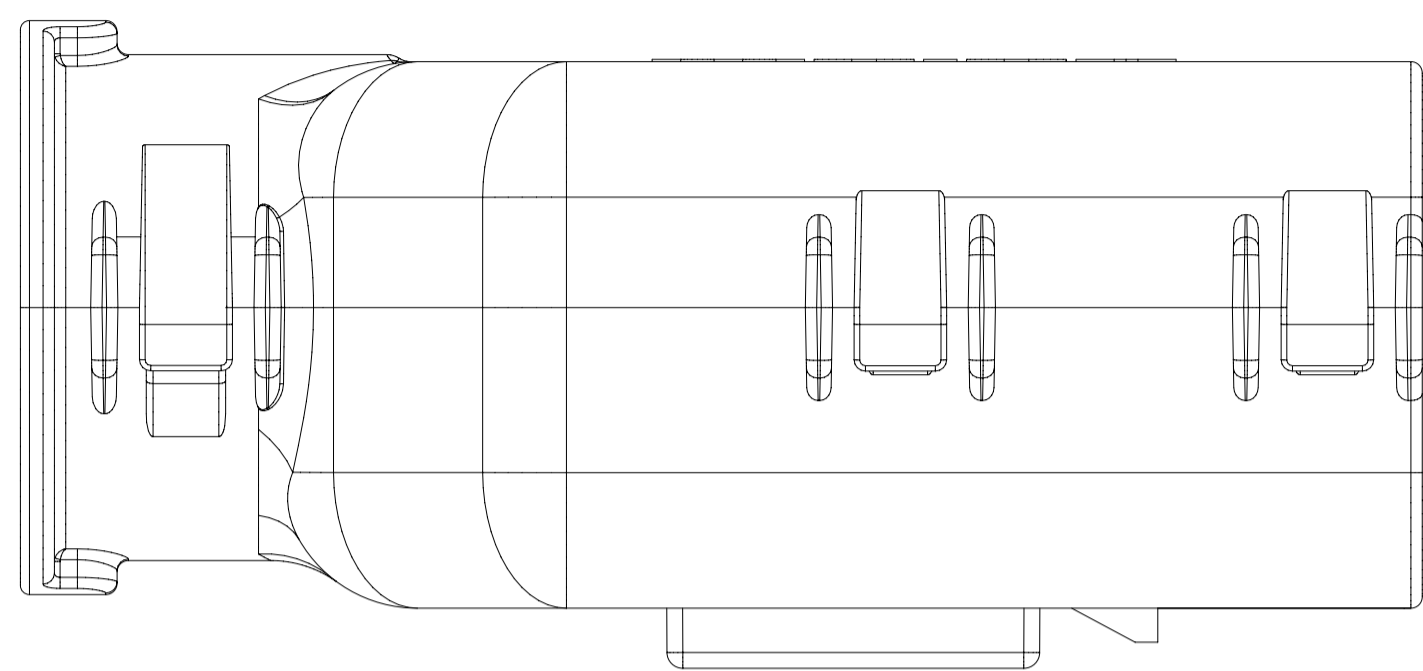

SHEET DESCRIPTION
MOLEX BACKSHELL

SECTION B-B

SYMBOLS		THIS DRAWING CONTAINS INFORMATION THAT IS PROPRIETARY TO MOLEX ELECTRONIC TECHNOLOGIES, LLC AND SHOULD NOT BE USED WITHOUT WRITTEN PERMISSION		CURRENT REV DESC:					
▽ = 0	mm	SCALE	3:1	EC NO: 171650				MX150 BLADE DUAL ROW SEALED ASSEMBLY MAT SEAL	
▽ = 0	GENERAL TOLERANCES (UNLESS SPECIFIED)		DRWN: PMANJUNATHAC 2018/01/03		DOCUMENT NUMBER		DOC TYPE | DOC PART | REVISION		
▽ = 0	ANGULAR TOL ± 1.0°		CHK'D: MVANSLAMBROU 2018/02/16		SD-33482-0001		PSD | 001 | E2		
▽ = 0	4 PLACES ±		APPR: MVANSLAMBROU 2018/02/16		PRODUCT CUSTOMER DRAWING				
▽ = 0	3 PLACES ±		INITIAL REVISION:		DOCUMENT NUMBER		DOC TYPE | DOC PART | REVISION		
▽ = 0	2 PLACES ± 0.1		DRWN: APROFFITT 2014/04/28		SD-33482-0001		PSD | 001 | E2		
▽ = 0	1 PLACE ± 0.2		APPR: VKOSHY 2014/05/14		MATERIAL NUMBER		CUSTOMER		
☒ = 0	0 PLACES ±		THIRD ANGLE PROJECTION		SD-33482-0001		GENERAL MARKET		
■ = 0	DRAFT WHERE APPLICABLE MUST REMAIN WITHIN DIMENSIONS		DRAWING		SERIES		SHEET NUMBER		
▽ = 0			A1-SIZE		33482		9 OF 11