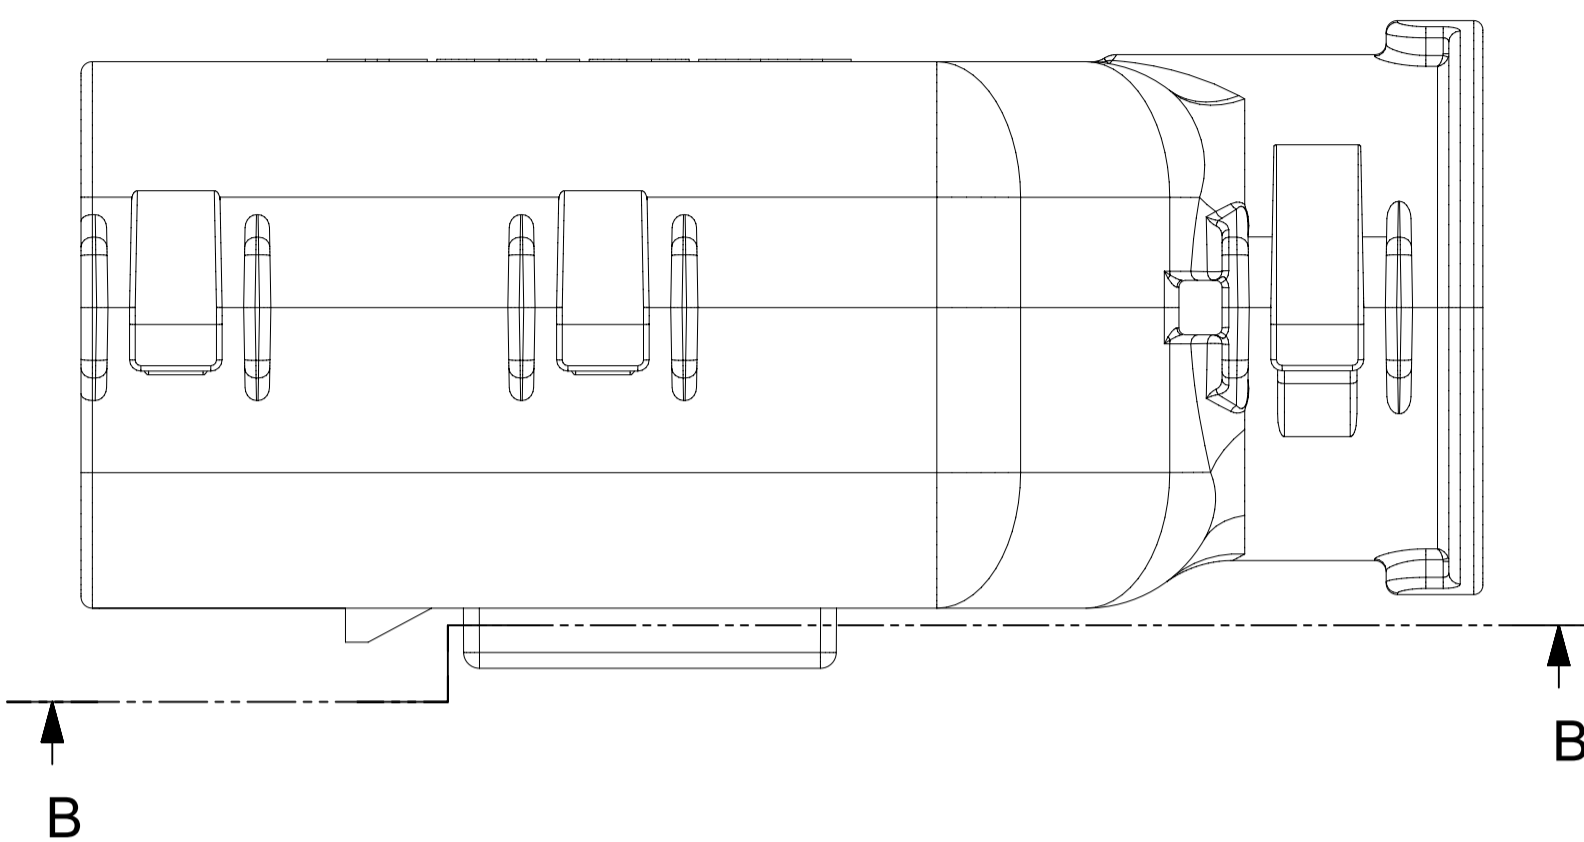

SHEET DESCRIPTION
MOLEX BACKSHELL

SECTION B-B

SYMBOLS		THIS DRAWING CONTAINS INFORMATION THAT IS PROPRIETARY TO MOLEX ELECTRONIC TECHNOLOGIES, LLC AND SHOULD NOT BE USED WITHOUT WRITTEN PERMISSION		CURRENT REV DESC:					
▽ = 0	mm	SCALE	3:1	EC NO: 171650				MX150 BLADE DUAL ROW SEALED ASSEMBLY MAT SEAL	
▽ = 0	GENERAL TOLERANCES (UNLESS SPECIFIED)		DRWN: PMANJUNATHAC 2018/01/03		DOCUMENT NUMBER		DOC TYPE | DOC PART | REVISION		
▽ = 0	ANGULAR TOL ± 1.0°		CHK'D: MVANSLAMBROU 2018/02/16		SD-33482-0001		PSD | 001 | E2		
▽ = 0	4 PLACES ±		APPR: MVANSLAMBROU 2018/02/16		PRODUCT CUSTOMER DRAWING				
▽ = 0	3 PLACES ±		INITIAL REVISION:		DOCUMENT NUMBER		DOC TYPE | DOC PART | REVISION		
▽ = 0	2 PLACES ± 0.1		DRWN: APROFFITT 2014/04/28		SD-33482-0001		PSD | 001 | E2		
▽ = 0	1 PLACE ± 0.2		APPR: VKOSHY 2014/05/14		MATERIAL NUMBER		CUSTOMER		
☒ = 0	0 PLACES ±		THIRD ANGLE PROJECTION		SD-33482-0001		GENERAL MARKET		
■ = 0	DRAFT WHERE APPLICABLE MUST REMAIN WITHIN DIMENSIONS		DRAWING		SERIES		SHEET NUMBER		
▽ = 0			A1-SIZE		33482		9 OF 11