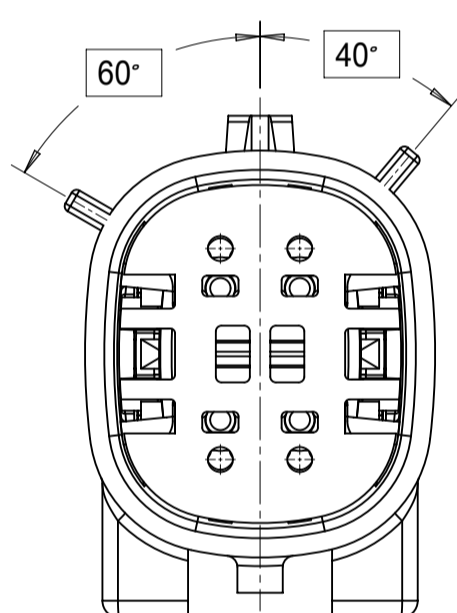

SHEET DESCRIPTION
CONFIGURATIONS

2X2 - STANDARD (STD)

2X2 - UL V0*

2X3 - STANDARD (STD)

2X3 - LENGTHENED

2X4 - STANDARD (STD)

2X6 - STANDARD (STD)

2X8 - STANDARD (STD)

2X10 - STANDARD (STD)

2X10 - UL V0*

UL V0 UNIQUE FEATURE
Partial1
SCALE 10:1

* MINOR GEOMETRY CHANGE THAN STANDARD CONFIGURATION.
SEE NOTE 2a FOR MORE INFORMATION

SYMBOLS	THIS DRAWING CONTAINS INFORMATION THAT IS PROPRIETARY TO MOLEX ELECTRONIC TECHNOLOGIES, LLC AND SHOULD NOT BE USED WITHOUT WRITTEN PERMISSION		CURRENT REV DESC:									
	DIMENSION UNITS	SCALE						EC NO: 171650	DRWN: PMANJUNATHAC	2018/01/03	DOCUMENT NUMBER	DOC TYPE
▽ = 0	mm	1.5:1	GENERAL TOLERANCES (UNLESS SPECIFIED)		DRWN: MVANSLAMBROU	2018/02/16	SD-33482-0001			PSD	001	E2
▽ = 0	ANGULAR TOL ± 1.0°		4 PLACES ±		APPR: MVANSLAMBROU	2018/02/16	PRODUCT CUSTOMER DRAWING			MATERIAL NUMBER		
▽ = 0	3 PLACES ±		2 PLACES ± 0.1		INITIAL REVISION:		GENERAL MARKET			CUSTOMER		
▽ = 0	2 PLACES ± 0.2		1 PLACE ± 0.2		DRWN: APROFFITT	2014/04/28	SERIES			SHEET NUMBER		
▽ = 0	0 PLACES ±		DRAFT WHERE APPLICABLE MUST REMAIN WITHIN DIMENSIONS		APPR: VKOSHY	2014/05/14	A1-SIZE			33482		
▽ = 0	THIRD ANGLE PROJECTION		DRAWING		SERIES		GENERAL MARKET			2 OF 11		

SHEET DESCRIPTION
KEY CONFIGURATIONS

2X2

KEY A

KEY B

KEY C

KEY D

2X3

KEY A

KEY B

KEY C

KEY D

2X4

KEY A

KEY B

KEY C

KEY D