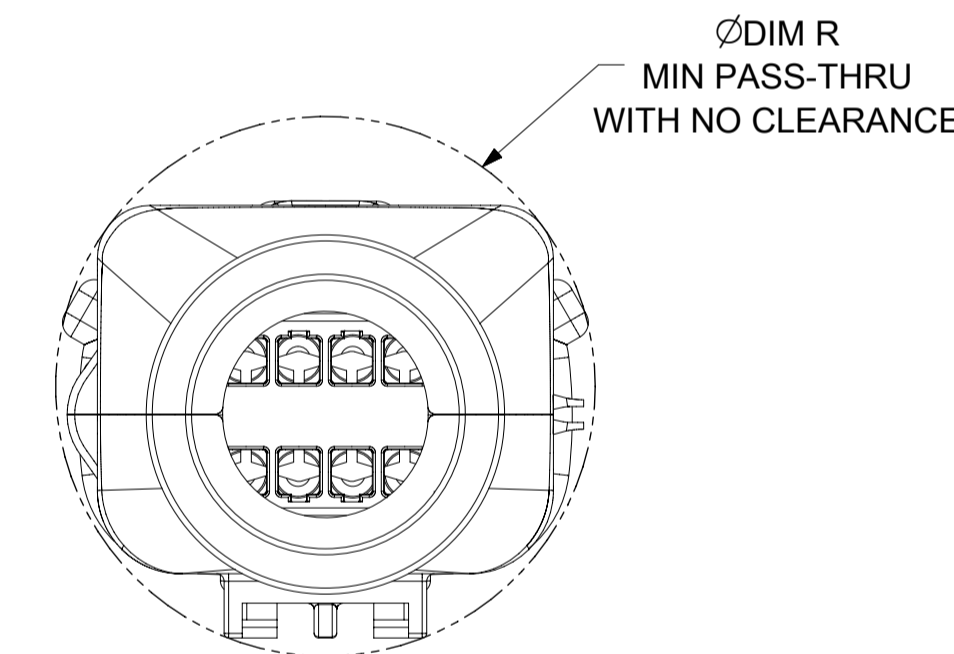

OVERALL MATED SYSTEM WITH RECEPTACLE BACKSHELL