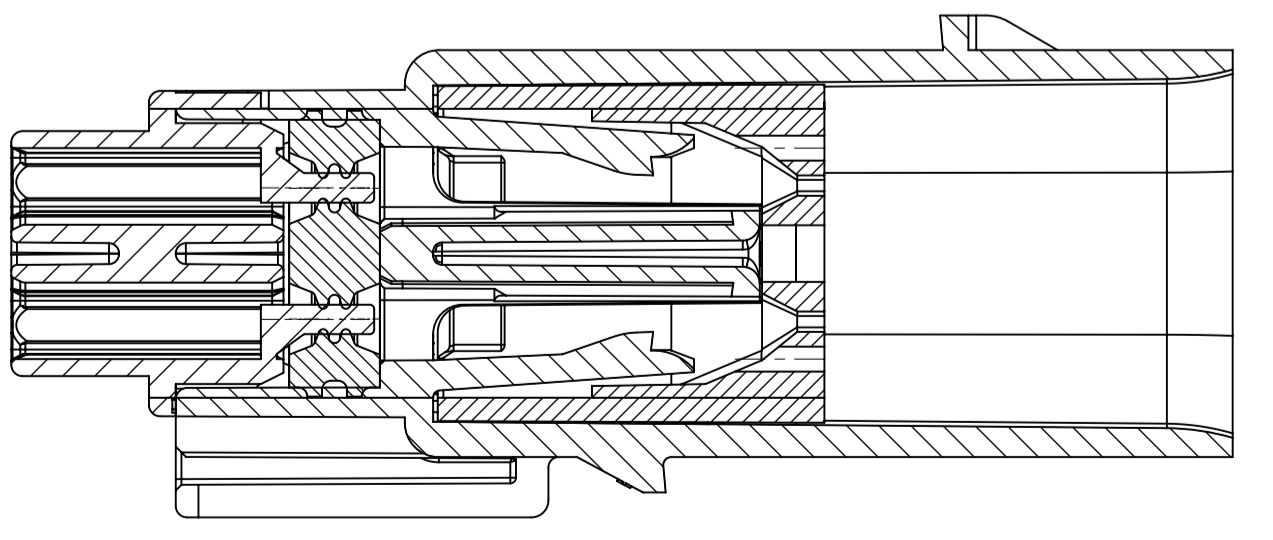

PRIMARY LOCK REINFORCEMENT (PLR) SHOWN IN FINAL-LOCK POSITION

SECTION V-V

SYMBOLS THIS DRAWING CONTAINS INFORMATION THAT IS PROPRIETARY TO MOLEX ELECTRONIC TECHNOLOGIES, LLC AND SHOULD NOT BE USED WITHOUT WRITTEN PERMISSION DIMENSION UNITS: mm SCALE: 3:1 GENERAL TOLERANCES (UNLESS SPECIFIED): ANGULAR TOL: ± 1.0° 4 PLACES: ± 3 PLACES: ± 2 PLACES: ± 0.1 1 PLACE: ± 0.2 0 PLACES: ± DRAFT WHERE APPLICABLE MUST REMAIN WITHIN DIMENSIONS	CURRENT REV DESC:		 MX150 BLADE DUAL ROW SEALED ASSEMBLY MAT SEAL				
	EC NO: 171650					PRODUCT CUSTOMER DRAWING	
	DRWN: PMANJUNATHAC 2018/01/03		DOCUMENT NUMBER: SD-33482-0001		DOC TYPE: PSD	DOC PART: 001	
	CHK'D: MVANSLAMBROU 2018/02/16		SERIES: 33482		CUSTOMER: GENERAL MARKET	REVISION: E2	
APPR: MVANSLAMBROU 2018/02/16		MATERIAL NUMBER:		SHEET NUMBER: 5 OF 11			
INITIAL REVISION:		DRAWING: A1-SIZE		SHEET NUMBER: 5 OF 11			
DRWN: APROFFITT 2014/04/28		SERIES: 33482		SHEET NUMBER: 5 OF 11			
APPR: VKOSHY 2014/05/14		SERIES: 33482		SHEET NUMBER: 5 OF 11