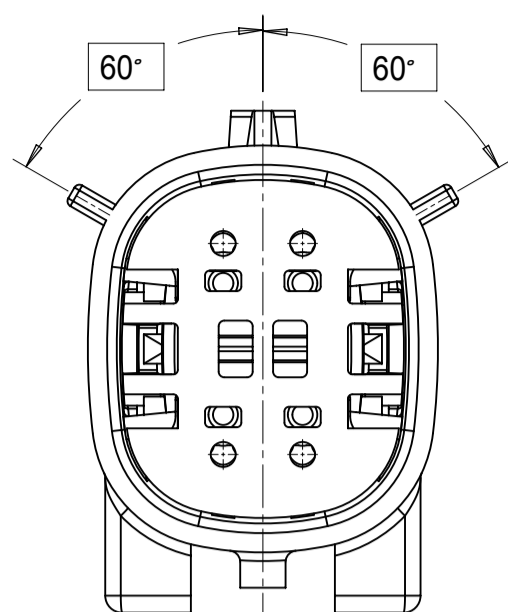

SHEET DESCRIPTION
CONFIGURATIONS

2X2 - STANDARD (STD)

2X2 - UL V0*

2X3 - STANDARD (STD)

2X3 - LENGTHENED

2X4 - STANDARD (STD)

2X6 - STANDARD (STD)

2X8 - STANDARD (STD)

2X10 - STANDARD (STD)

2X10 - UL V0*

UL V0 UNIQUE FEATURE
Partial1
SCALE 10:1

* MINOR GEOMETRY CHANGE THAN STANDARD CONFIGURATION.
SEE NOTE 2a FOR MORE INFORMATION

SYMBOLS	THIS DRAWING CONTAINS INFORMATION THAT IS PROPRIETARY TO MOLEX ELECTRONIC TECHNOLOGIES, LLC AND SHOULD NOT BE USED WITHOUT WRITTEN PERMISSION		CURRENT REV DESC:									
	DIMENSION UNITS	SCALE						EC NO: 171650	DRWN: PMANJUNATHAC	2018/01/03	DOCUMENT NUMBER	DOC TYPE
▽ = 0	mm	1.5:1	GENERAL TOLERANCES (UNLESS SPECIFIED)		DRWN: MVANSLAMBROU	2018/02/16	SD-33482-0001			PSD	001	E2
▽ = 0	ANGULAR TOL ± 1.0°		4 PLACES ±		APPR: MVANSLAMBROU	2018/02/16	PRODUCT CUSTOMER DRAWING			MATERIAL NUMBER		
▽ = 0	3 PLACES ±		2 PLACES ± 0.1		INITIAL REVISION:		GENERAL MARKET			CUSTOMER		
▽ = 0	2 PLACES ± 0.2		1 PLACE ± 0.2		DRWN: APROFFITT	2014/04/28	SERIES			SHEET NUMBER		
▽ = 0	0 PLACES ±		DRAFT WHERE APPLICABLE MUST REMAIN WITHIN DIMENSIONS		APPR: VKOSHY	2014/05/14	A1-SIZE			33482		
▽ = 0	THIRD ANGLE PROJECTION		DRAWING		SERIES		GENERAL MARKET			2 OF 11		

SHEET DESCRIPTION
KEY CONFIGURATIONS

2X2

KEY A

KEY B

KEY C

KEY D

2X3

KEY A