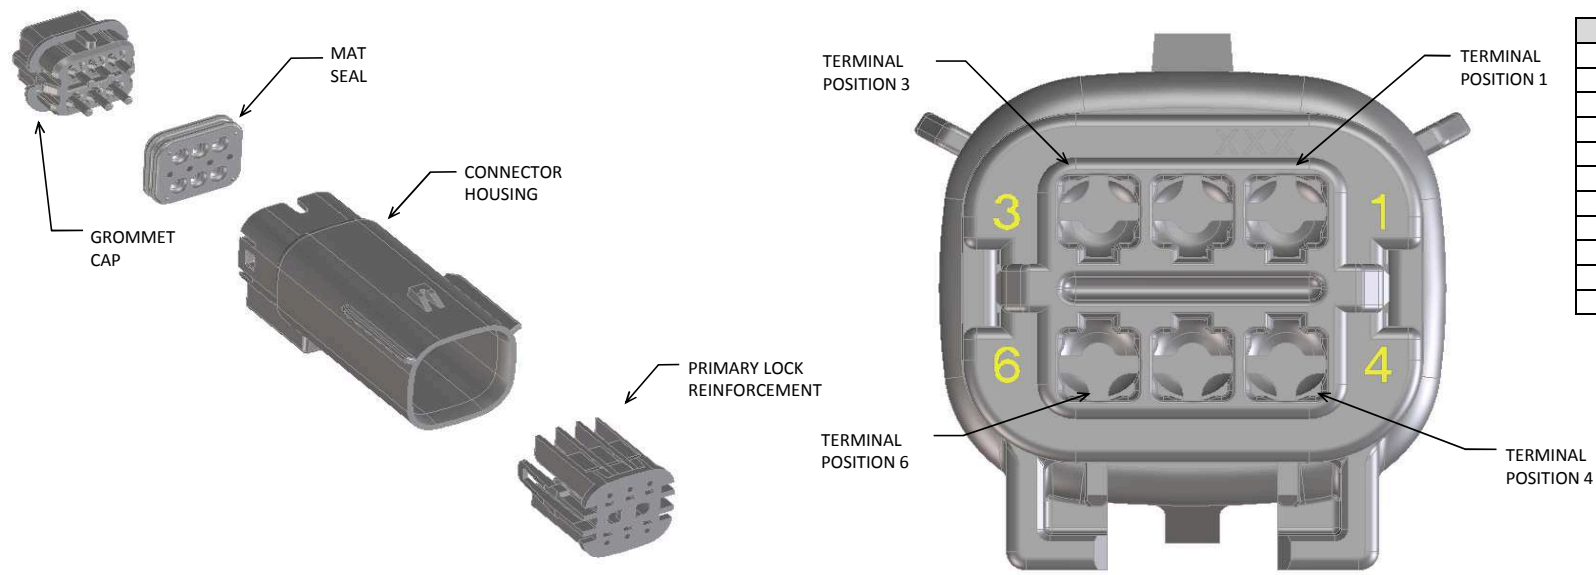

MX150 2X3 BLADE SEALED ASSEMBLY MAT SEAL
BOM AND PIN OUT SHEET

FOR ADDITIONAL INFORMATION SEE SD-33482-0001

ABBREVIATION	DESCRIPTION	COLOR	MATERIAL
A-BLK	HOUSING, KEYING OPTION A	BLACK	SPS/NYLON GF20
B-LG	HOUSING, KEYING OPTION B	LIGHT GRAY	SPS/NYLON GF20
C-BR	HOUSING, KEYING OPTION C	BROWN	SPS/NYLON GF20
D-GR	HOUSING, KEYING OPTION D	GREEN	SPS/NYLON GF20
C-DG	HOUSING, KEYING OPTION C	DARK GRAY	SPS/NYLON GF20
D-SG	HOUSING, KEYING OPTION D	STONE GRAY	SPS/NYLON GF20
A-YW	HOUSING, KEYING OPTION A	YELLOW	SPS/NYLON GF20
GC	GROMMET CAP (STANDARD)	BLACK	SPS/NYLON GF20
GCL	GROMMET CAP (LENGTHENED)	BLACK	SPS/NYLON GF20
PLR	PLR	NATURAL	SPS/NYLON GF20
M	MAT SEAL	ROYAL BLUE	INHERENTLY LUBRICATED SILICONE