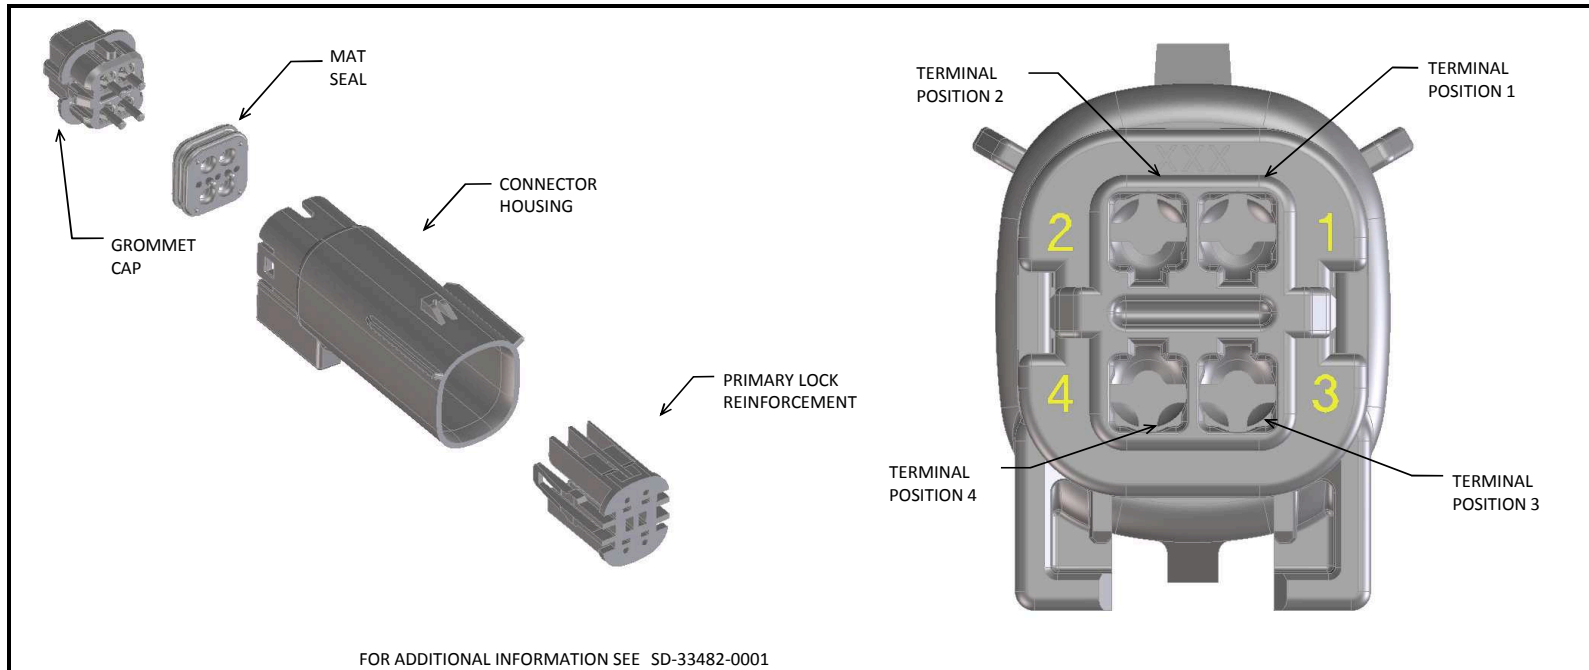

**MX150 2X2 BLADE SEALED ASSEMBLY MAT SEAL
BOM AND PIN OUT SHEET**

ABBREVIATION	DESCRIPTION	COLOR	MATERIAL
A-BLK	HOUSING, KEYING OPTION A	BLACK	SPS/NYLON GF20
B-LG	HOUSING, KEYING OPTION B	LIGHT GRAY	SPS/NYLON GF20
C-BR	HOUSING, KEYING OPTION C	BROWN	SPS/NYLON GF20
D-GR	HOUSING, KEYING OPTION D	GREEN	SPS/NYLON GF20
C-DG	HOUSING, KEYING OPTION C	DARK GRAY	SPS/NYLON GF20
D-SG	HOUSING, KEYING OPTION D	STONE GRAY	SPS/NYLON GF20
A-YW	HOUSING, KEYING OPTION A	YELLOW	SPS/NYLON GF20
GCP	GROMMET CAP (PLUGGED)	BLACK	SPS/NYLON GF20
GCO	GROMMET CAP (OPEN)	BLACK	SPS/NYLON GF20
PLR	PLR	NATURAL	SPS/NYLON GF20
M	MAT SEAL	ROYAL BLUE	INHERENTLY LUBRICATED SILICONE

FOR ADDITIONAL INFORMATION SEE SD-33482-0001