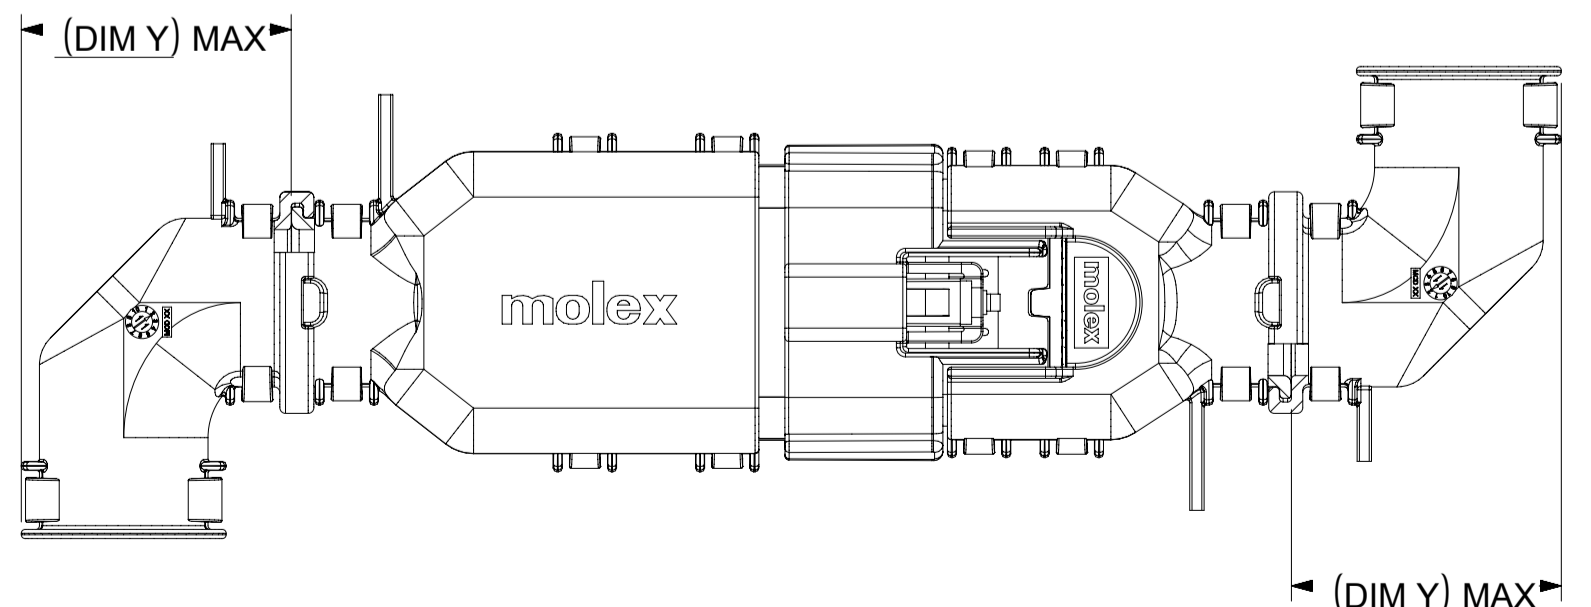

b. PRODUCT SPECIFICATION SEE:
-STANDARD CONFIGURATION: PS-33472-000
-UL V0 CONFIGURATION: TBD
CONTAINS: PRODUCT INTRODUCTION, PRODUCT SUMMARY, RATINGS (CURRENT, TEMPERATURE, SEALING, AND FLAMMABILITY), TERMINALS, WIRE DIAMETER RANGE, PRODUCT VALIDATION, AND PRODUCT DEVIATIONS.

ADD THE VALUE OF 'Y' TO THE TOTAL DIMENSION WHENEVER ADAPTOR IS USED

CHARTED DIMENSIONS

CKT	BLADE CONFIGURATION	RECEPTACLE CONFIGURATION	DIMENSIONS									
			U	V	W	X	Y	AA	AB	AC	AD	AE
2X4	STANDARD	STANDARD	115.24	94.36	93.93	75.62	32.10	32.93	32.54	32.85	31.76	56.81
2X8	STANDARD	STANDARD	132.49	102.81	102.73	84.07	36.10	45.44	45.44	42.65	45.44	68.18
2X10	STANDARD	STANDARD	132.49	102.81	102.73	84.07	36.10	45.44	45.44	42.65	45.44	68.18