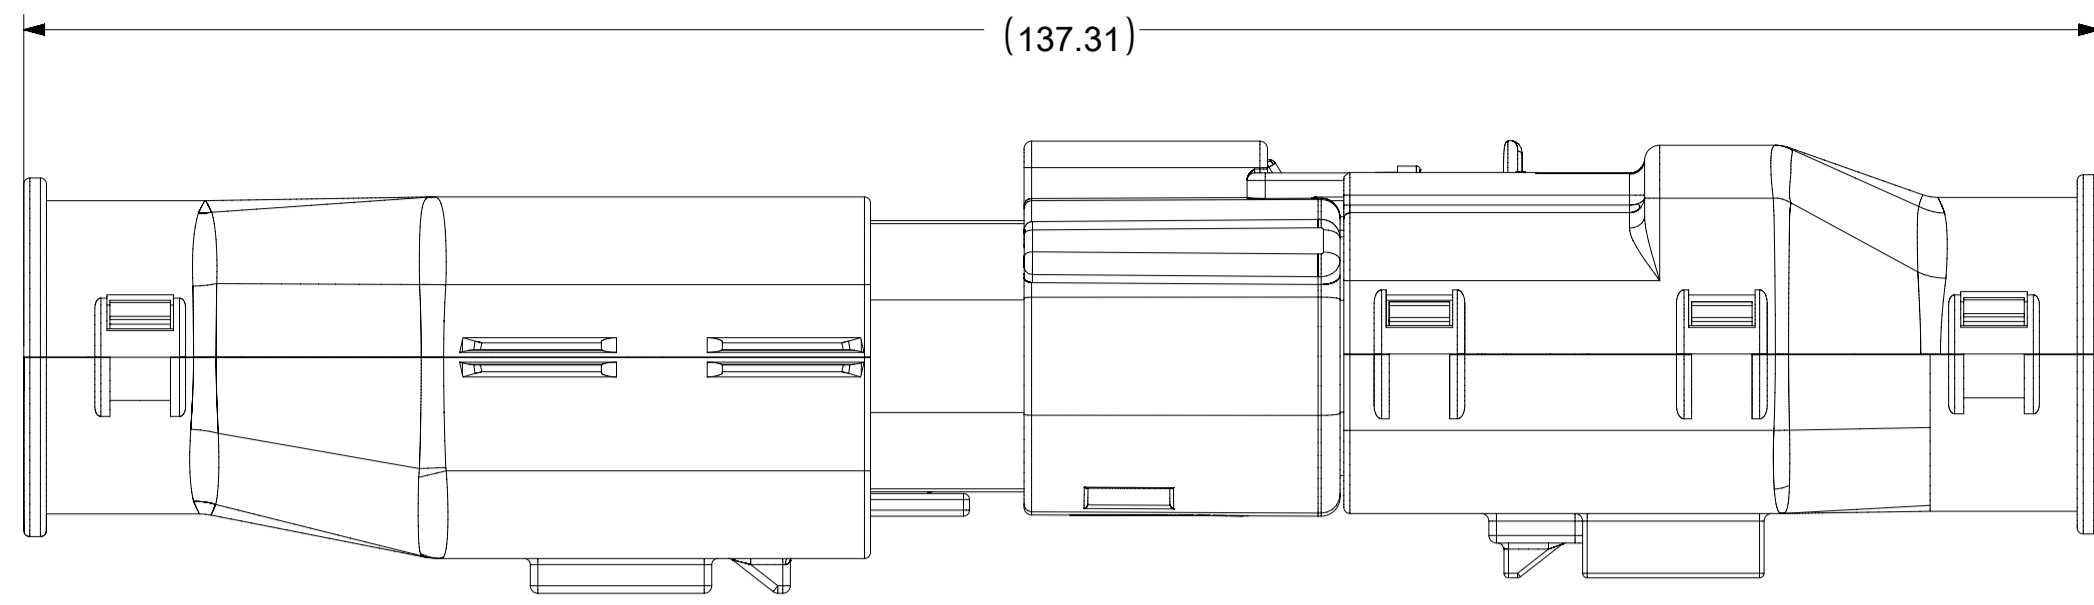

SHEET DESCRIPTION
SCHLEMMER BACKSHELL CONFIGURATIONS

CKT	BLADE CONFIGURATION	RECEPTACLE CONFIGURATION	DIMENSIONS				
			M	N	P	R	T
2X3	STANDARD	STANDARD	106.83	32.75	31.75	29.00	29.50
	LENGTHENED		108.71				
2X4	STANDARD	STANDARD	106.83	33.50	31.90	30.70	30.70
2X6	STANDARD	STANDARD	106.83	37.84	37.27	35.83	36.83