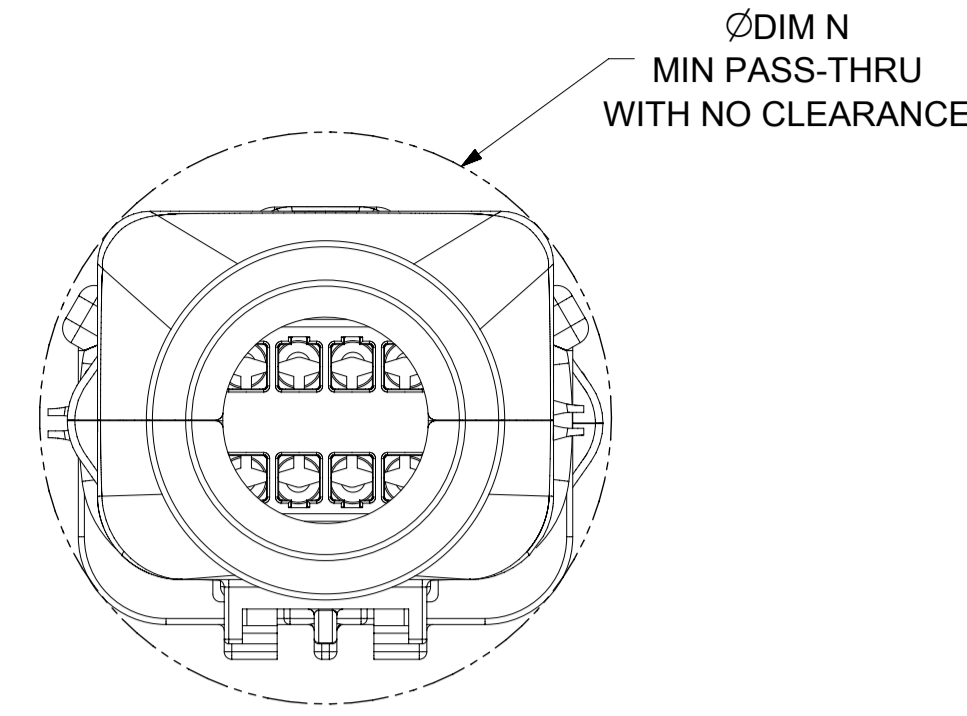

SHEET DESCRIPTION
SCHLEMMER BACKSHELL CONFIGURATIONS

CKT	BLADE CONFIGURATION	RECEPTACLE CONFIGURATION	DIMENSIONS				
			M	N	P	R	T
2X3	STANDARD	STANDARD	106.83	32.75	31.75	29.00	29.50
	LENGTHENED		108.71				
2X4	STANDARD	STANDARD	106.83	33.50	31.90	30.70	30.70
2X6	STANDARD	STANDARD	106.83	37.84	37.27	35.83	36.83

OVERALL MATED SYSTEM WITH BLADE AND RECEPTACLE BACKSHELL