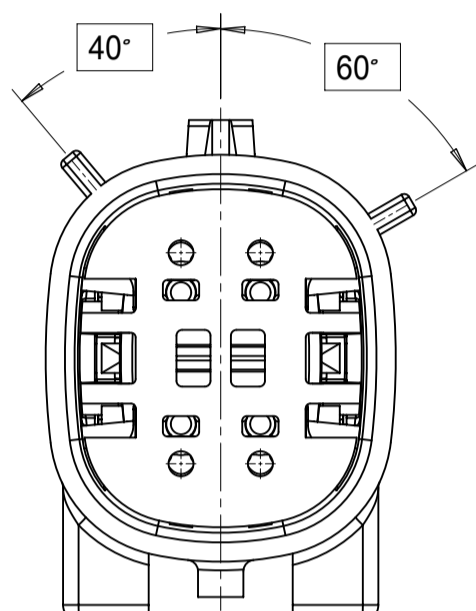

SHEET DESCRIPTION
CONFIGURATIONS

2X2 - STANDARD (STD)

2X2 - UL V0*

2X3 - STANDARD (STD)

2X3 - LENGTHENED

2X4 - STANDARD (STD)

2X6 - STANDARD (STD)

2X8 - STANDARD (STD)

2X10 - STANDARD (STD)

2X10 - UL V0*

UL V0 UNIQUE FEATURE
Partial1
SCALE 10:1

* MINOR GEOMETRY CHANGE THAN STANDARD CONFIGURATION.
SEE NOTE 2a FOR MORE INFORMATION

SYMBOLS	THIS DRAWING CONTAINS INFORMATION THAT IS PROPRIETARY TO MOLEX ELECTRONIC TECHNOLOGIES, LLC AND SHOULD NOT BE USED WITHOUT WRITTEN PERMISSION		CURRENT REV DESC:									
	DIMENSION UNITS	SCALE						EC NO: 171650	DRWN: PMANJUNATHAC	2018/01/03	DOCUMENT NUMBER	DOC TYPE
▽ = 0	mm	1.5:1	GENERAL TOLERANCES (UNLESS SPECIFIED)		DRWN: MVANSLAMBROU	2018/02/16	SD-33482-0001			PSD	001	E2
▽ = 0	ANGULAR TOL ± 1.0°		4 PLACES ±		APPR: MVANSLAMBROU	2018/02/16	PRODUCT CUSTOMER DRAWING			MATERIAL NUMBER		
▽ = 0	3 PLACES ±		2 PLACES ± 0.1		INITIAL REVISION:		GENERAL MARKET			CUSTOMER		
▽ = 0	2 PLACES ± 0.2		1 PLACE ± 0.2		DRWN: APROFFITT	2014/04/28	SERIES			SHEET NUMBER		
▽ = 0	0 PLACES ±		DRAFT WHERE APPLICABLE MUST REMAIN WITHIN DIMENSIONS		APPR: VKOSHY	2014/05/14	A1-SIZE			33482		
▽ = 0	THIRD ANGLE PROJECTION		DRAWING		SERIES		GENERAL MARKET			2 OF 11		

SHEET DESCRIPTION
KEY CONFIGURATIONS

2X2

KEY A

KEY B

KEY C

KEY D

2X3

KEY A