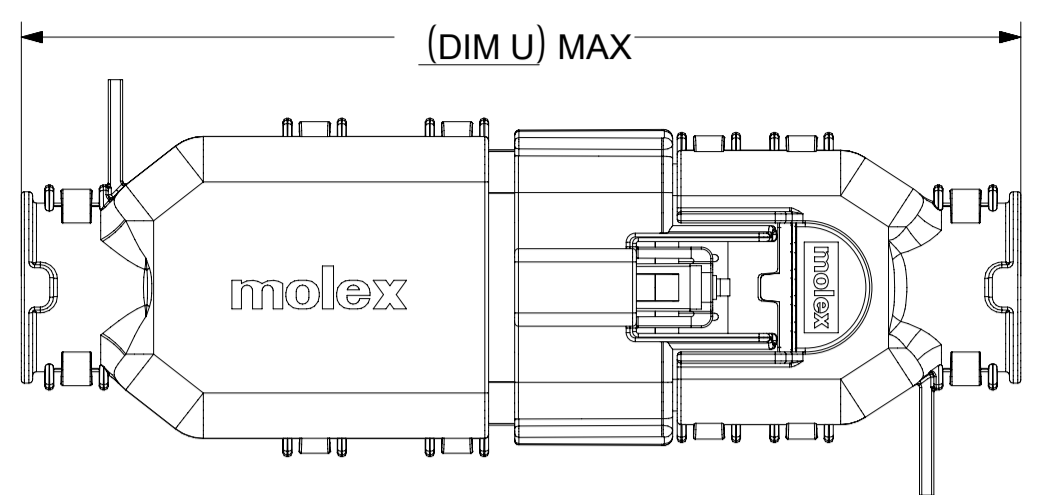

SHEET DESCRIPTION
MOLEX BACKSHELL CONFIGURATIONS

OVERALL MATED SYSTEM WITH BLADE AND RECEPTACLE BACKSHELL