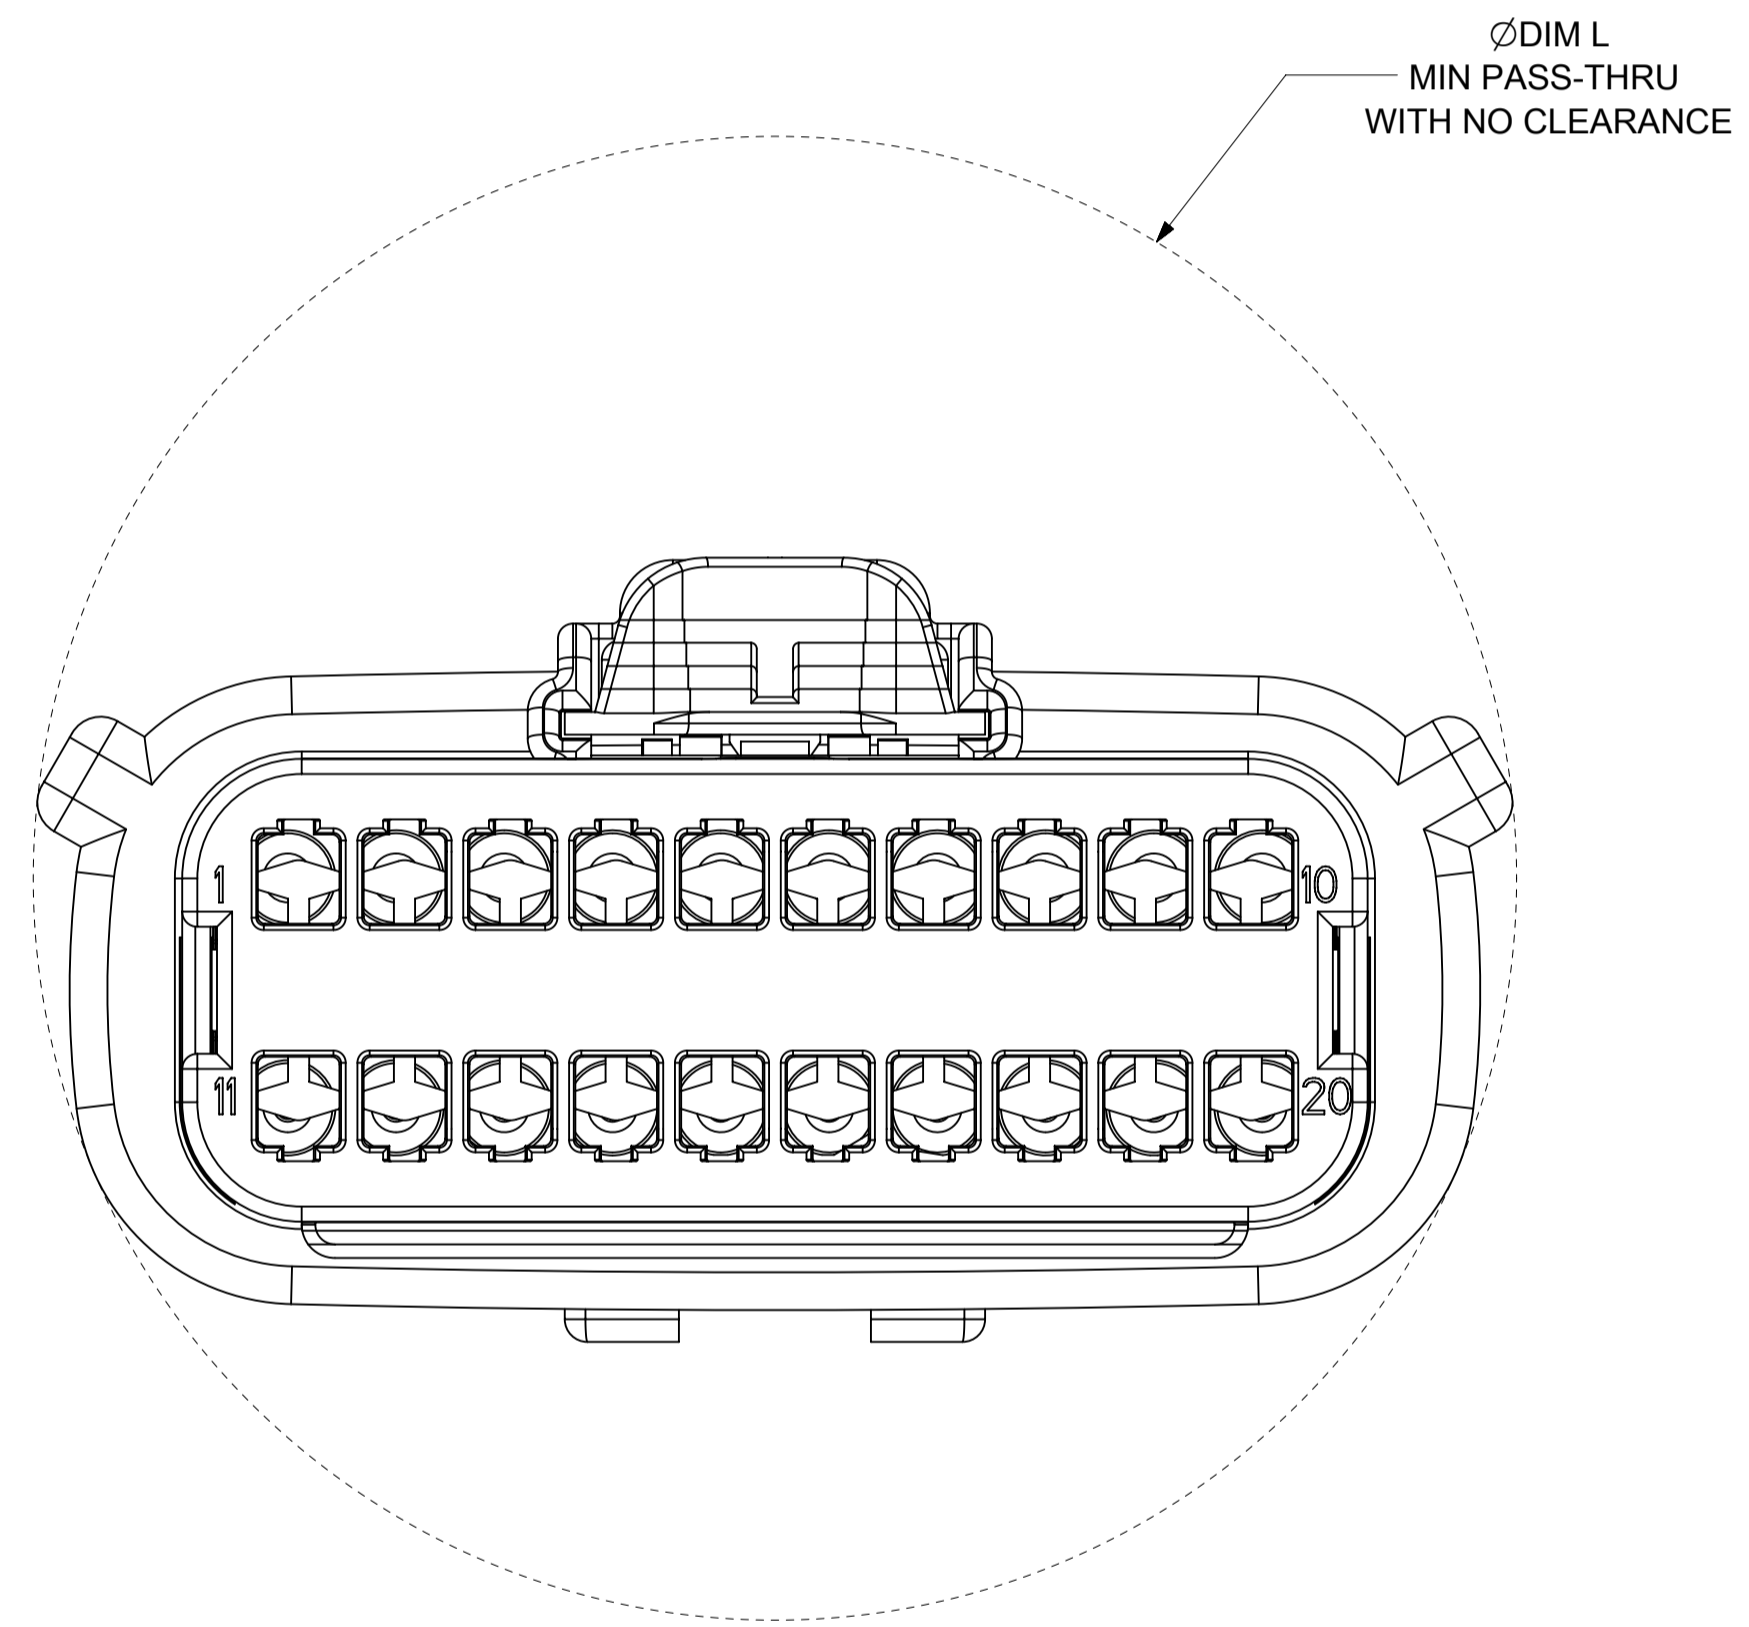

SHEET DESCRIPTION
SYSTEM PACKAGING

CHARTED DIMENSION				
CKT	BLADE CONFIGURATION	RECEPTACLE CONFIGURATION	DIMENSIONS	
			K	L
2X2	STANDARD	W/O CLIPSLOT	72.78	28.00
		W/ CLIPSLOT	72.78	28.50
		LENGTHENED	77.21	28.00
2X3	STANDARD	W/O CLIPSLOT	72.78	28.00
		W/ CLIPSLOT		30.50
	LENGTHENED	W/O CLIPSLOT	74.79	28.00
		W/ CLIPSLOT		30.50
2X4	STANDARD	W/O CLIPSLOT	72.78	29.50
		W/ CLIPSLOT		31.50
2X6	STANDARD	W/O CLIPSLOT	72.79	35.58
		W/ CLIPSLOT		
2X8	STANDARD	W/O CLIPSLOT	72.67	42.25
		W/ CLIPSLOT		
2X10	STANDARD	STANDARD	72.78	49.05