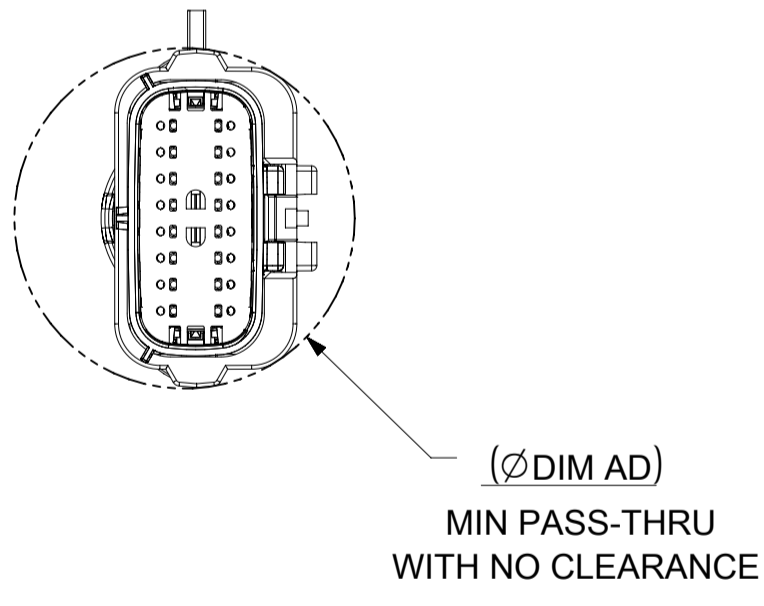

NOTES: VALID UNLESS OTHERWISE SPECIFIED

1. GENERAL:
a. APPLICATION SPECIFICATION SEE: AS-33472-100
-CONTAINS: PRODUCT INTRODUCTION, PRODUCT SUMMARY, CONNECTOR ASSEMBLY, PACKAGING INFORMATION, CONNECTOR MATING, SERVICE INSTRUCTIONS, ELECTRICAL CONTINUITY CHECKING, CRIMPING, AND TROUBLESHOOTING.
-DESIGNED TO MATE WITH RECEPTACLE SEALED ASSEMBLY AS SPECIFIED IN THE MATING CONNECTOR DRAWINGS CHART.
*DENOTES DRAWINGS THAT CAN BE ACCESSED AT <http://ewcap.uscarteams.org/>.
-ASSEMBLY SHIPPED WITH PLR IN PRE-LOCK POSITION (SEE PLR PRE-LOCK VIEW SHEET 5).

b. PRODUCT SPECIFICATION SEE:
-STANDARD CONFIGURATION: PS-33472-000
-UL V0 CONFIGURATION: TBD
CONTAINS: PRODUCT INTRODUCTION, PRODUCT SUMMARY, RATINGS (CURRENT, TEMPERATURE, SEALING, AND FLAMMABILITY), TERMINALS, WIRE DIAMETER RANGE, PRODUCT VALIDATION, AND PRODUCT DEVIATIONS.

ADD THE VALUE OF 'Y' TO THE TOTAL DIMENSION WHENEVER ADAPTOR IS USED

CHARTED DIMENSIONS

CKT	BLADE CONFIGURATION	RECEPTACLE CONFIGURATION	DIMENSIONS									
			U	V	W	X	Y	AA	AB	AC	AD	AE
2X4	STANDARD	STANDARD	115.24	94.36	93.93	75.62	32.10	32.93	32.54	32.85	31.76	56.81
2X8	STANDARD	STANDARD	132.49	102.81	102.73	84.07	36.10	45.44	45.44	42.65	45.44	68.18
2X10	STANDARD	STANDARD	132.49	102.81	102.73	84.07	36.10	45.44	45.44	42.65	45.44	68.18