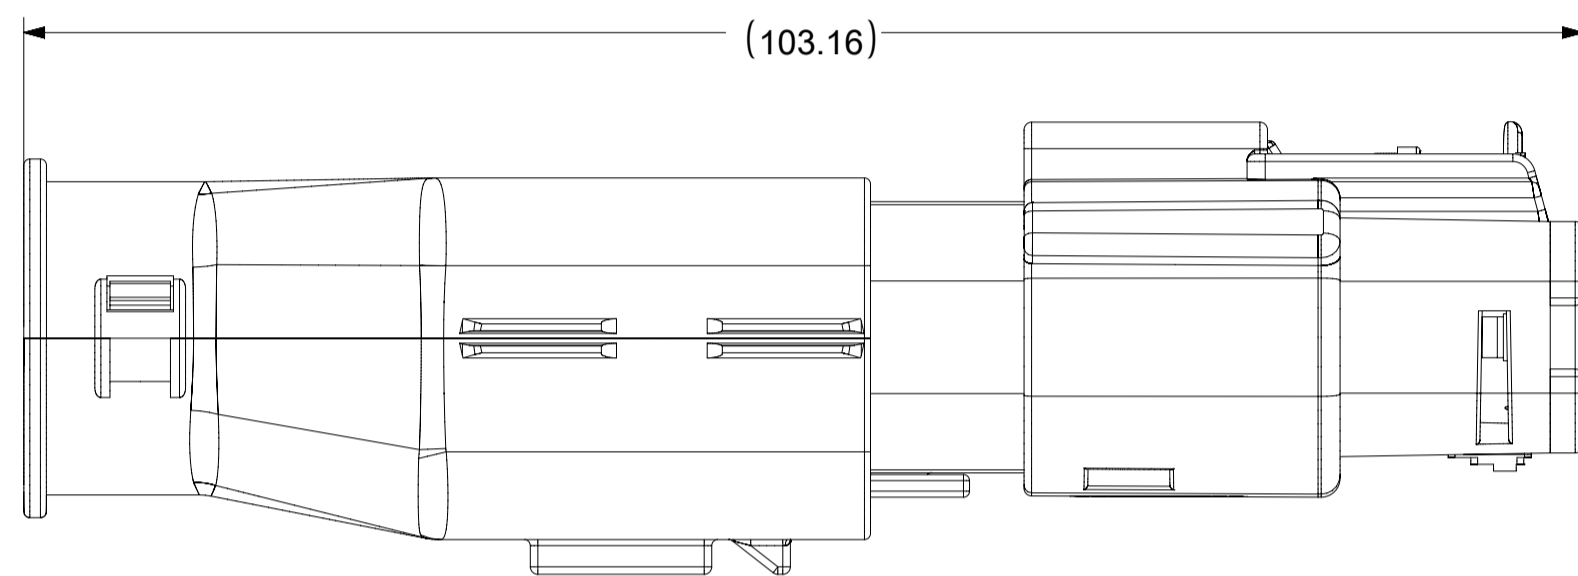

SHEET DESCRIPTION
SCHLEMMER BACKSHELL CONFIGURATIONS

CKT	BLADE CONFIGURATION	RECEPTACLE CONFIGURATION	DIMENSIONS				
			M	N	P	R	T
2X3	STANDARD	STANDARD	106.83	32.75	31.75	29.00	29.50
	LENGTHENED		108.71				
2X4	STANDARD	STANDARD	106.83	33.50	31.90	30.70	30.70
2X6	STANDARD	STANDARD	106.83	37.84	37.27	35.83	36.83

BLADE SEALED ASSEMBLY WITH BLADE BACKSHELL

SYMBOLS THIS DRAWING CONTAINS INFORMATION THAT IS PROPRIETARY TO MOLEX ELECTRONIC TECHNOLOGIES, LLC AND SHOULD NOT BE USED WITHOUT WRITTEN PERMISSION DIMENSION UNITS: mm SCALE: 2:1 GENERAL TOLERANCES (UNLESS SPECIFIED) ANGULAR TOL: ± 1.0° 4 PLACES: ± 3 PLACES: ± 2 PLACES: ± 0.1 1 PLACE: ± 0.2 0 PLACES: ± DRAFT WHERE APPLICABLE MUST REMAIN WITHIN DIMENSIONS	CURRENT REV DESC: EC NO: 171650 DRWN: PMANJUNATHAC 2018/01/03 CHK'D: MVANSLAMBROU 2018/02/16 APPR: MVANSLAMBROU 2018/02/16 INITIAL REVISION: DRWN: APROFFITT 2014/04/28 APPR: VKOSHY 2014/05/14	 MX150 BLADE DUAL ROW SEALED ASSEMBLY MAT SEAL PRODUCT CUSTOMER DRAWING
	DOCUMENT NUMBER: SD-33482-0001 DOC TYPE: PSD DOC PART: 001 REVISION: E2	
MATERIAL NUMBER: A1-SIZE CUSTOMER: GENERAL MARKET SHEET NUMBER: 10 OF 11	DRAWING: A1-SIZE SERIES: 33482