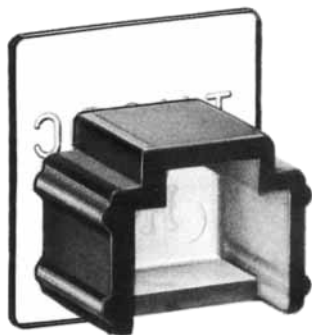

MODULAR CONNECTORS

CL 222 TM

ACCESSORIES FOR MODULAR CONNECTORS

DUST COVERS FOR MODULAR CONNECTORS

TM- * -DC *

No. of contacts	CL No.	Part No.	A	B	C	Cover color	RoHS
4	222-1364-6	TM-4-DC1	9	11	8.5	Dark grey	YES
6	222-0135-3	TM-6-DC	12	13	8.5	Natural	
6	222-1052-3	TM-6-DC1	11	11	8.5	Dark grey	
8	222-0276-5	TM-8-DC	15.6	13.9	6.5	Natural	
8	222-2261-9	TM-8-DC1	13.2	11.2	6.5	Natural	

Note 1: If the modular plug does not mate with the modular jack, mount the dust cover to protect the mating section.

Note 2: Orders must be placed in 100-unit volumes.

Mouser Electronics

Authorized Distributor