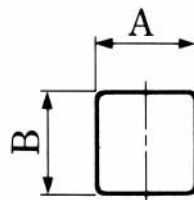

MODULAR CONNECTORS

CL 222 TM

ACCESSORIES FOR MODULAR CONNECTORS

DUST COVERS FOR MODULAR CONNECTORS

TM- * -DC *

No. of contacts	CL No.	Part No.	A	B	C	Cover color	RoHS
4	222-1364-6	TM-4-DC1	9	11	8.5	Dark grey	YES
6	222-0135-3	TM-6-DC	12	13	8.5	Natural	
6	222-1052-3	TM-6-DC1	11	11	8.5	Dark grey	
8	222-0276-5	TM-8-DC	15.6	13.9	6.5	Natural	
8	222-2261-9	TM-8-DC1	13.2	11.2	6.5	Natural	