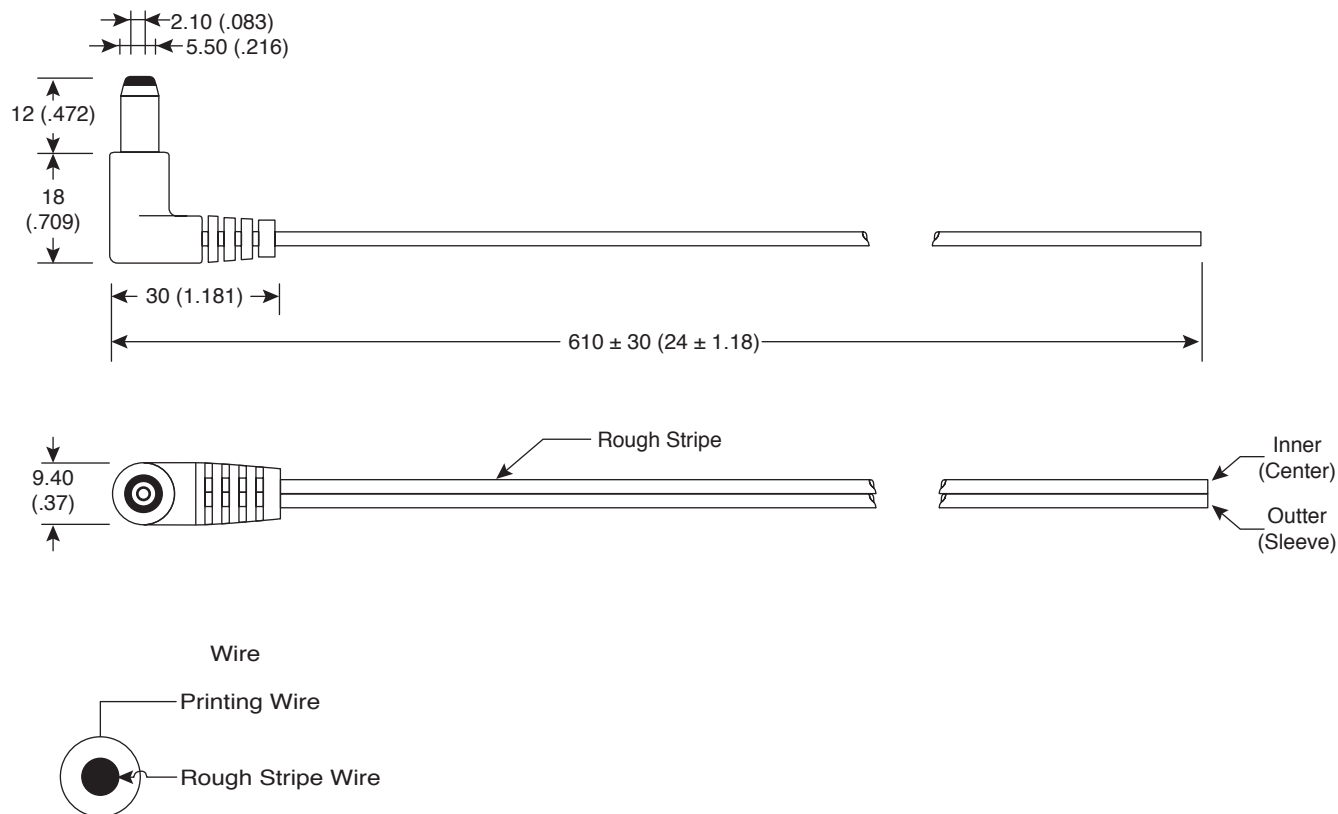

# DC Power Cable

172-4207

DC Power Cable

**DIMENSIONS: mm (In.)**

SPECIFICATIONS	
<b>5.5:</b>	2.1 right angle DC plug to cut
<b>18AWG X 2 F SPT:</b>	1 2ft. long black color
<b>Temperature:</b>	60°C.
<b>Voltage rating:</b>	300V
<b>Center:</b>	To rough stripe wire
<b>Sleeve:</b>	To printing wire