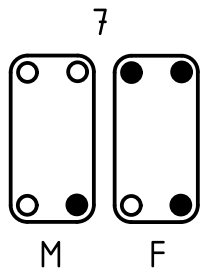

arrangement of pins and bushes see page 2 and 3

	All rights reserved Department EL PD - DE	All Dimensions in mm Original Size DIN A4	Scale 2:1	Free size tol.	Ref.	
		HARTING Electric GmbH & Co. KG D-32339 Espelkamp	Created by KLASSEN P	Inspected by BERGHORN	Standardisation TIEMANNA	Date 2017-01-16
Part No		description		Title guide pin / bush		Doc-Key / ECM-Nr. 100087510/UGD/005/D 500000113697
09 33 000 9909		guide bush		Type TB		Rev. D
09 33 000 9908		guide pin		Number 09 33 000 990X		Page 1/3

1 2 3 4 5 6

coding system with guide pins and bushes

for hoods/housings with one frame or hinged frame

- F - frame or hinged frame for hoods
M - frame or hinged frame for housings
● - guide pin
○ - guide bush