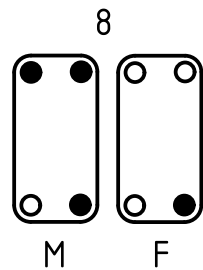

arrangement of pins and bushes see page 2 and 3

	All rights reserved Department EL PD - DE	All Dimensions in mm Original Size DIN A4	Scale 2:1	Free size tol.	Ref.	
		HARTING Electric GmbH & Co. KG D-32339 Espelkamp	Created by KLASSEN P	Inspected by BERGHORN	Standardisation TIEMANNA	Date 2017-01-16
Part No		description		Title guide pin / bush		Doc-Key / ECM-Nr. 100087510/UGD/005/D 500000113697
09 33 000 9909		guide bush		Type TB		Rev. D
09 33 000 9908		guide pin		Number 09 33 000 990X		Page 1/3

1 2 3 4 5 6

coding system with guide pins and bushes

for hoods/housings with one frame or hinged frame

- F - frame or hinged frame for hoods
M - frame or hinged frame for housings
● - guide pin
○ - guide bush