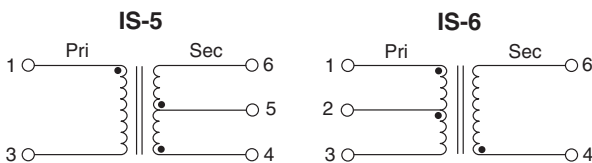

## Designed for G.703 Codirectional Interface

- Single and dual transformer modules for ITU G.703 codirectional applications
- Transformers matched to the integrated circuit
- Provide 1500 Vrms minimum isolation

### Electrical Specifications @ 25°C — Operating Temperature 0°C to 70°C

Part Number	Turns Ratio (±3%)	OCL (mH MIN)	LL (μH MAX)	Cw/w (pF MAX)	DCR pri (Ω MAX)	DCR sec (Ω MAX)	Package/Schematic	Matched To
PE-65535NL	1:2CT	20.0	5.0	130	2.65	5.0	IS/5	EXAR XR6164 XR-T6165, XR-T6166
PE-65540NL	1CT:1	10.0	5.0	100	2.60	2.6	IS/6	—
T7015NL	1:2CT & 1:2CT	20.0	5.0	130	2.80	5.6	AN/1	—

### Schematics

The CCITT recommendations G.703 describe the physical and electrical characteristics of digital interfaces at 64 Kbps. PE-65535NL listed above has been designed for the codirectional interface and matches the driver/receiver chips from EXAR