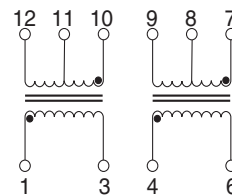

The CCITT recommendations G.703 describe the physical and electrical characteristics of digital interfaces at 64 Kbps. PE-65535NL listed above has been designed for the codirectional interface and matches the driver/receiver chips from EXAR

(XR6164, XR-T6165, and XR-T6166). The characteristics of these transformers allow the pulse to comply with the pulse masks in the 120 Ω system.

For More Information :

Pulse Worldwide Headquarters 12220 World Trade Dr. San Diego, CA 92128 U.S.A. www.pulseeng.com Tel: 858 674 8100 Fax: 858 674 8262	Pulse Europe Einsteinstrasse 1 D-71083 Herrenberg Germany Tel: 49 7032 7806 0 Fax: 49 7032 7806 135	Pulse China Headquarters B402, Shenzhen Academy of Aerospace Technology Bldg. 10th Kejianan Rd. High-Tech Zone Nanshan District Shenzhen, PR China 518057 Tel: 86 755 33966678 Fax: 86 755 33966700	Pulse North China Room 2704/2705 Super Ocean Finance Ctr. 2067 Yan An Rd. West Shanghai 200336 China Tel: 86 21 62787060 Fax: 86 2162786973	Pulse South Asia 135 Joo Seng Rd. #03-02 PM Industrial Bldg. Singapore 368363 Tel: 65 6287 8998 Fax: 65 6287 8998	Pulse North Asia 3F, No. 198 Zhongyuan Rd. Zhongli City Taoyuan County 320 Taiwan R. O. C. Tel: 886 3 4356768 Fax: FRE 886 3 4356820 Pulse: 886 3 4356823

Performance warranty of products offered on this data sheet is limited to the parameters specified. Data is subject to change without notice. Other brand and product names mentioned herein may be trademarks or registered trademarks of their respective owners.