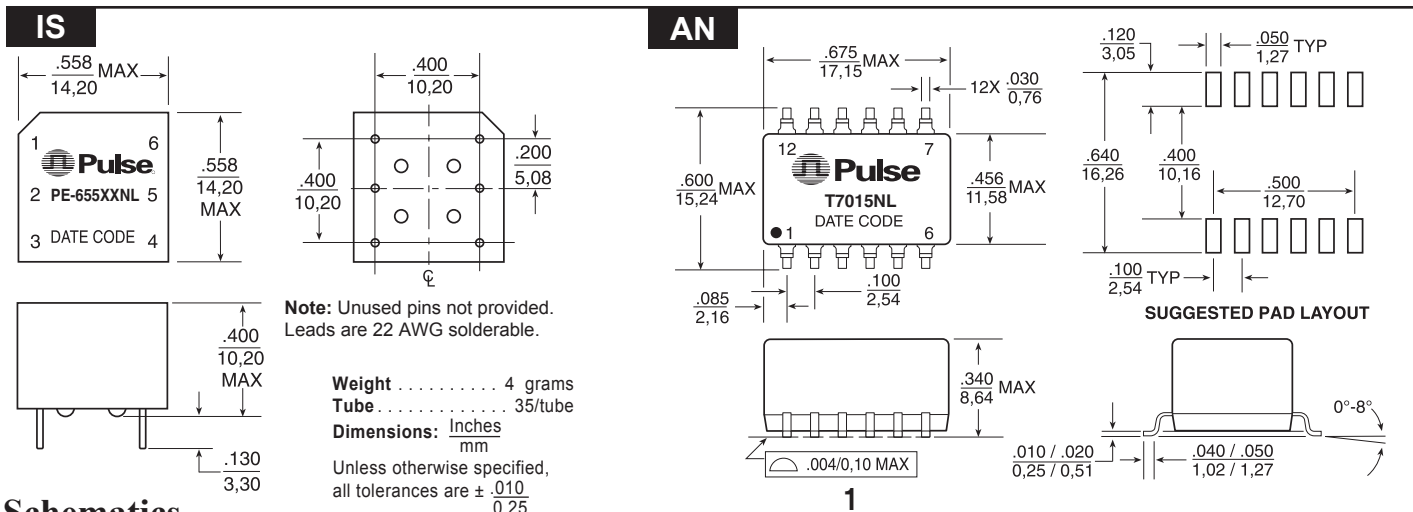

Mechanicals

Schematics