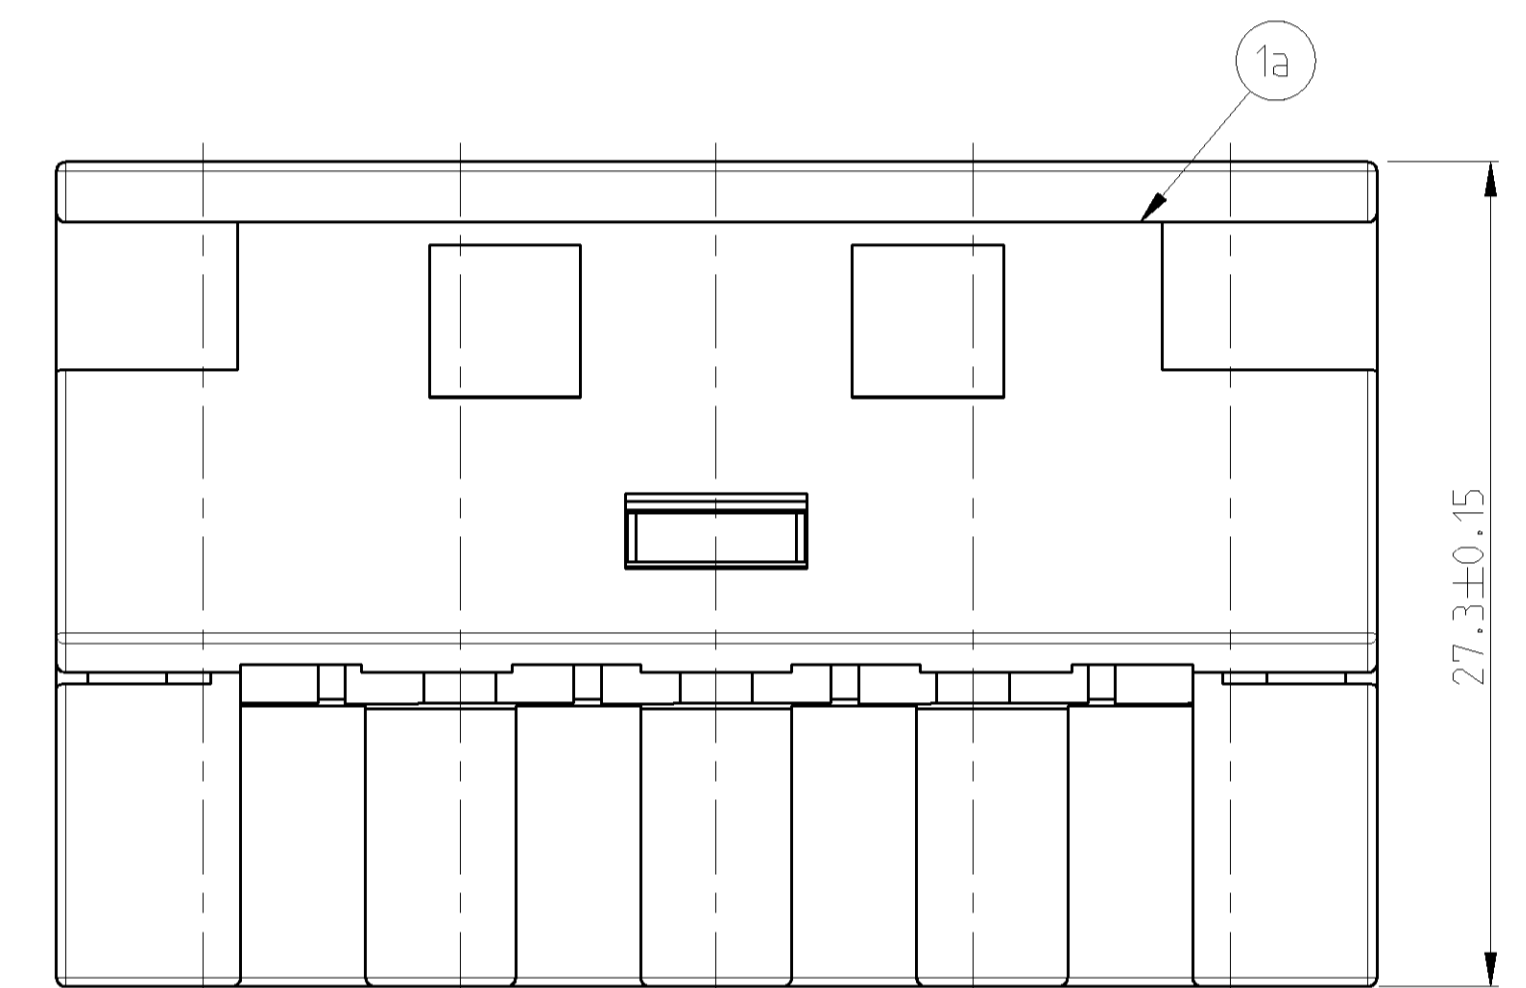

LOC		DIST		REVISIONS			
A	I	P	LTR	DESCRIPTION	DATE	DWN	APVD
		C		EG00-1192-03	11JUNE2003	CS	GM

CODING A
1452348-1

CODING B
1452348-2

TYCO ORDER-NUMBER	KEYING OPTIONS		ITEM	DESCRIPTION	MATERIAL	COLOR
	A	B				
1452348-1	-	1b	1	SOCKET HOUSING COD. B	PA66-GF25	BLACK
1452348-2	1	1a	-	SOCKET HOUSING COD. A	PA66-GF25	BLACK

DIMENSIONS: mm		TOLERANCES UNLESS OTHERWISE SPECIFIED:		DWN: M. DAUBER 14DEC2001		AMP Deutschland GmbH D - 63225 Langen	
		0 PLC # # # # 1 PLC # # # # 2 PLC # # # # 3 PLC # # # # 4 PLC # # # # ANGLES # # # # FINISH # # # #		ESK: G. MUMPER 14DEC2001 APVD: -		NAME: 5. POS. HEATER BLOWER SWITCH CONNECTOR	
MATERIAL: -		FINISH: -		PRODUCT SPEC: -		APPLICATION SPEC: -	
CUSTOMER DRAWING		SCALE: 5:1		WEIGHT: -		RESTRICTED TO: -	
SIZE: A1		CAGE CODE: 00779		DRAWING NO: C=1452348		SHEET: 1 OF 1	