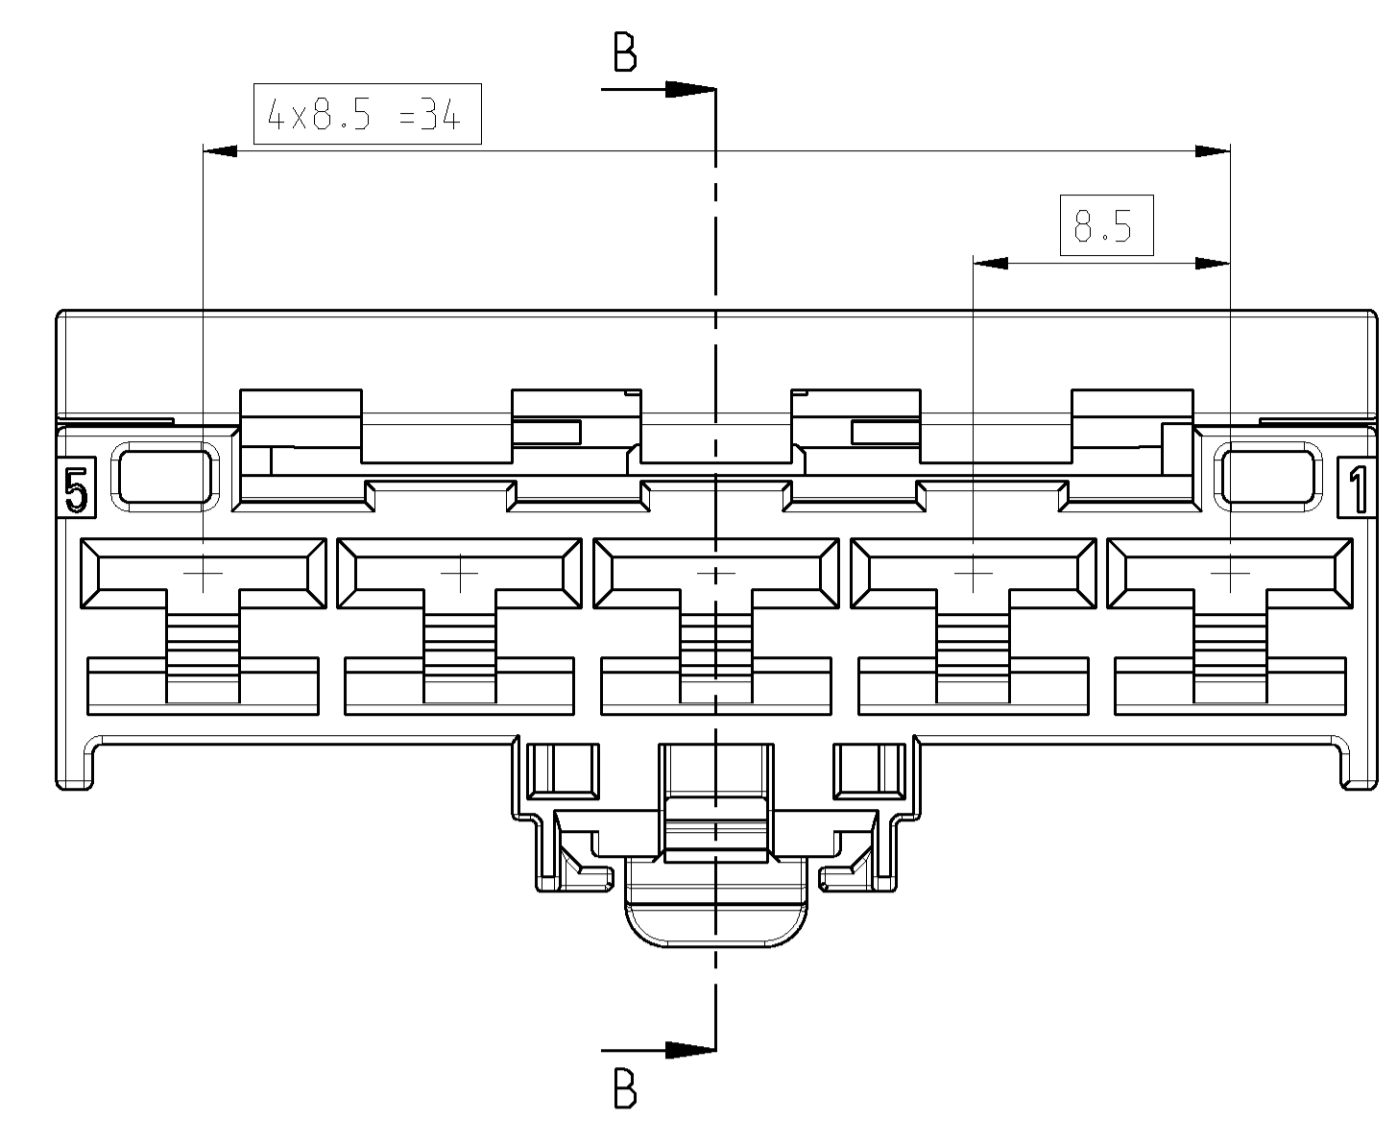

LOC		DIST		REVISIONS			
A	I	P	LTR	DESCRIPTION	DATE	DWN	APVD
		C		EG00-1192-03	11JUNE2003	CS	GM

CODING A
1452348-1

CODING B
1452348-2

TYCO ORDER-NUMBER	KEYING OPTIONS		ITEM	DESCRIPTION	MATERIAL	COLOR
	A	B				
1452348-1	-	1b	1	SOCKET HOUSING COD. B	PA66-GF25	BLACK
1452348-2	1	1a	-	SOCKET HOUSING COD. A	PA66-GF25	BLACK

DIMENSIONS: mm		TOLERANCES UNLESS OTHERWISE SPECIFIED:		DWN: M. DAUBER 14DEC2001		AMP Deutschland GmbH D - 63225 Langen	
		0 PLC # # # # 1 PLC # # # # 2 PLC # # # # 3 PLC # # # # 4 PLC # # # # ANGLES # # # # FINISH # # # #		ESK: G. MUMPER 14DEC2001 APVD: -		NAME: 5. POS. HEATER BLOWER SWITCH CONNECTOR	
MATERIAL: -		FINISH: -		PRODUCT SPEC: -		APPLICATION SPEC: -	
CUSTOMER DRAWING		SCALE: 5:1		WEIGHT: -		RESTRICTED TO: -	
SIZE: A1		CAGE CODE: 00779		DRAWING NO: C=1452348		SHEET: 1 OF 1	