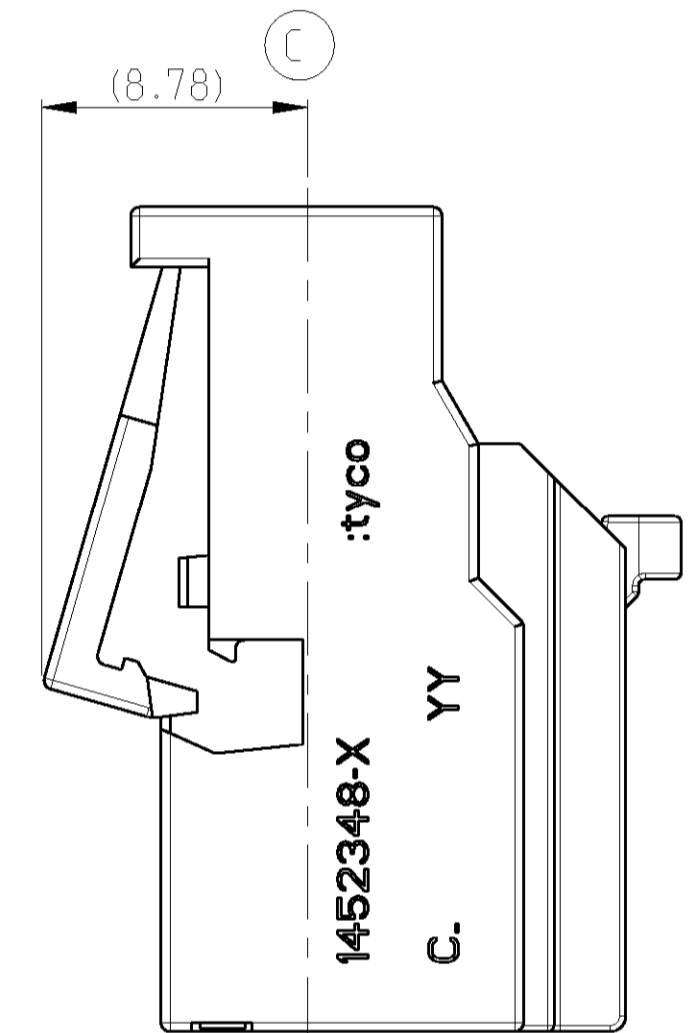

LOC		DIST		REVISIONS			
A	I	P	LTR	DESCRIPTION	DATE	DWN	APVD
		C		EG00-1192-03	11JUNE2003	CS	GM

CODING A
1452348-1

CODING B
1452348-2

TYCO ORDER-NUMBER	KEYING OPTIONS		ITEM	DESCRIPTION	MATERIAL	COLOR
	A	B				
1452348-1	-	1b	1	SOCKET HOUSING COD. B	PA66-GF25	BLACK
1452348-2	1	1a	-	SOCKET HOUSING COD. A	PA66-GF25	BLACK

DIMENSIONS: mm		TOLERANCES UNLESS OTHERWISE SPECIFIED:		DWN: M. DAUBER 14DEC2001		AMP Deutschland GmbH D - 63225 Langen	
		0 PLC # # # # 1 PLC # # # # 2 PLC # # # # 3 PLC # # # # 4 PLC # # # # ANGLES # # # # FINISH # # # #		ESK: G. MUMPER 14DEC2001 APVD: -		NAME: 5. POS. HEATER BLOWER SWITCH CONNECTOR	
MATERIAL: -		FINISH: -		PRODUCT SPEC: -		APPLICATION SPEC: -	
CUSTOMER DRAWING		SCALE: 5:1		WEIGHT: -		RESTRICTED TO: -	
SIZE: A1		CAGE CODE: 00779		DRAWING NO: C=1452348		SHEET: 1 OF 1	