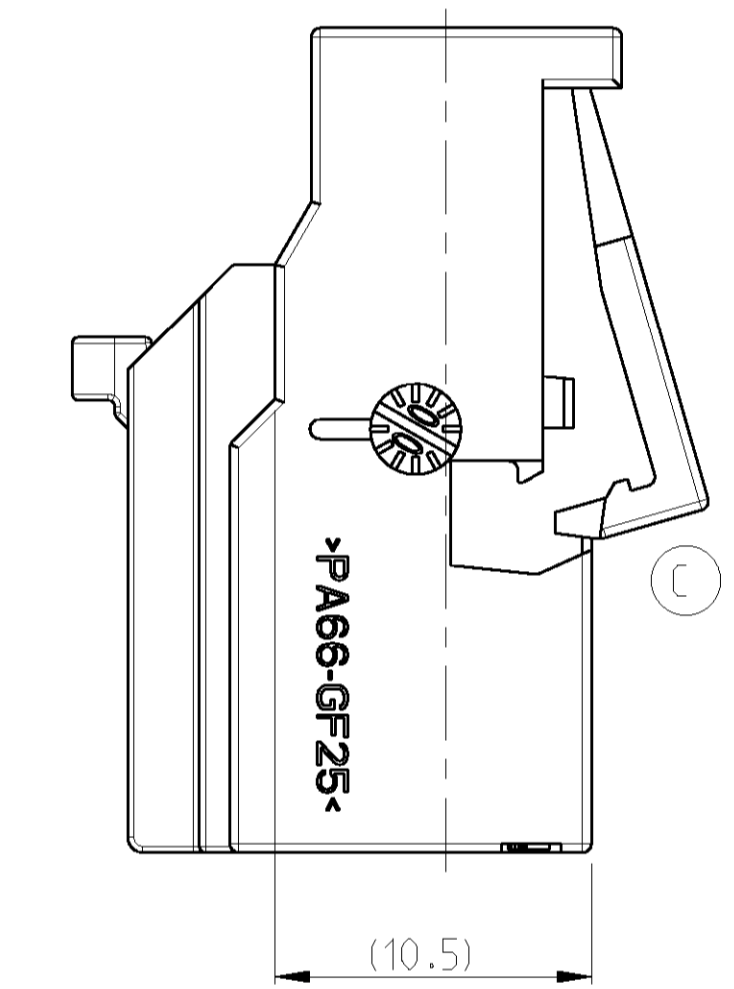

LOC		DIST		REVISIONS			
A	I	P	LTR	DESCRIPTION	DATE	DWN	APVD
		C		EG00-1192-03	11JUNE2003	CS	GM

CODING A
1452348-1

CODING B
1452348-2

TYCO ORDER-NUMBER	KEYING OPTIONS		ITEM	DESCRIPTION	MATERIAL	COLOR
	A	B				
1452348-1	-	1b	1	SOCKET HOUSING COD. B	PA66-GF25	BLACK
1452348-2	1	1a	-	SOCKET HOUSING COD. A	PA66-GF25	BLACK

DIMENSIONS: mm		TOLERANCES UNLESS OTHERWISE SPECIFIED:		DWN: M. DAUBER 14DEC2001		AMP Deutschland GmbH D - 63225 Langen	
		0 PLC # # # # 1 PLC # # # # 2 PLC # # # # 3 PLC # # # # 4 PLC # # # # ANGLES # # # # FINISH # # # #		ESK: G. MUMPER 14DEC2001 APVD: -		NAME: 5. POS. HEATER BLOWER SWITCH CONNECTOR	
MATERIAL: -		FINISH: -		PRODUCT SPEC: -		APPLICATION SPEC: -	
CUSTOMER DRAWING		SCALE: 5:1		WEIGHT: -		RESTRICTED TO: -	
SIZE: A1		CAGE CODE: 00779		DRAWING NO: C=1452348		SHEET: 1 OF 1	