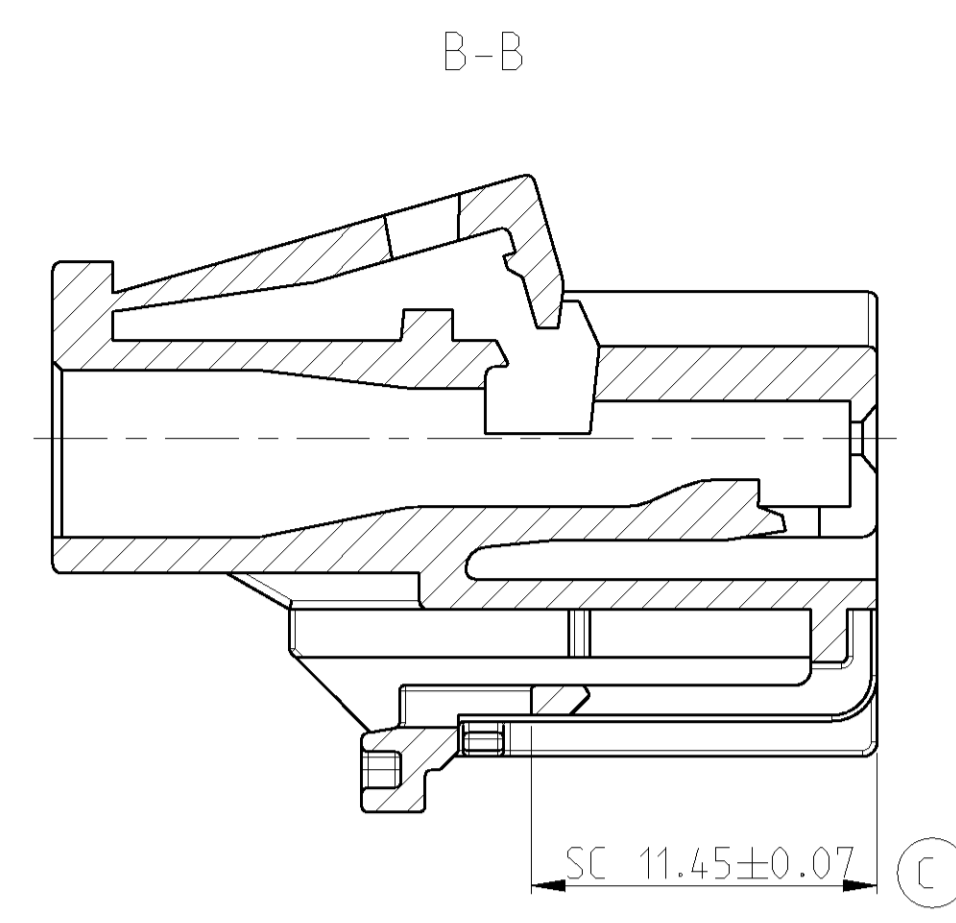

LOC		DIST		REVISIONS			
A	I	P	LTR	DESCRIPTION	DATE	DWN	APVD
		C		EG00-1192-03	11JUNE2003	CS	GM

CODING A
1452348-1

CODING B
1452348-2

TYCO ORDER-NUMBER	KEYING OPTIONS		ITEM	DESCRIPTION	MATERIAL	COLOR
	A	B				
1452348-1	-	1b	1	SOCKET HOUSING COD. B	PA66-GF25	BLACK
1452348-2	1	1a	-	SOCKET HOUSING COD. A	PA66-GF25	BLACK

DIMENSIONS: mm		TOLERANCES UNLESS OTHERWISE SPECIFIED:		DWN: M. DAUBER 14DEC2001		AMP Deutschland GmbH D - 63225 Langen	
		0 PLC # # # # 1 PLC # # # # 2 PLC # # # # 3 PLC # # # # 4 PLC # # # # ANGLES # # # # FINISH # # # #		ESK: G. MUMPER 14DEC2001 APVD: -		NAME: 5. POS. HEATER BLOWER SWITCH CONNECTOR	
MATERIAL: -		FINISH: -		PRODUCT SPEC: -		APPLICATION SPEC: -	
CUSTOMER DRAWING		SCALE: 5:1		WEIGHT: -		RESTRICTED TO: -	
SIZE: A1		CAGE CODE: 00779		DRAWING NO: C=1452348		SHEET: 1 OF 1	