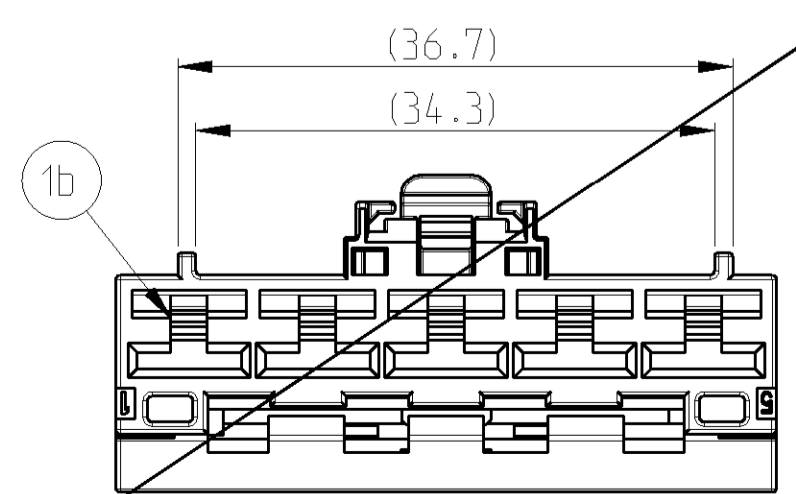

LOC		DIST		REVISIONS			
A	I	P	LTR	DESCRIPTION	DATE	DWN	APVD
		C		EG00-1192-03	11JUNE2003	CS	GM

CODING A
1452348-1

CODING B
1452348-2

TYCO ORDER-NUMBER	KEYING OPTIONS		ITEM	DESCRIPTION	MATERIAL	COLOR
	A	B				
1452348-1	-	1b	1	SOCKET HOUSING COD. B	PA66-GF25	BLACK
1452348-2	1	1a	-	SOCKET HOUSING COD. A	PA66-GF25	BLACK

DIMENSIONS: mm		TOLERANCES UNLESS OTHERWISE SPECIFIED:		DWN: M. DAUBER 14DEC2001		AMP Deutschland GmbH D - 63225 Langen	
		0 PLC # # # # 1 PLC # # # # 2 PLC # # # # 3 PLC # # # # 4 PLC # # # # ANGLES # # # # FINISH # # # #		ESK: G. MUMPER 14DEC2001 APVD: -		NAME: 5. POS. HEATER BLOWER SWITCH CONNECTOR	
MATERIAL: -		FINISH: -		PRODUCT SPEC: -		APPLICATION SPEC: -	
CUSTOMER DRAWING		SCALE: 5:1		WEIGHT: -		RESTRICTED TO: -	
SIZE: A1		CAGE CODE: 00779		DRAWING NO: C=1452348		SHEET: 1 OF 1	