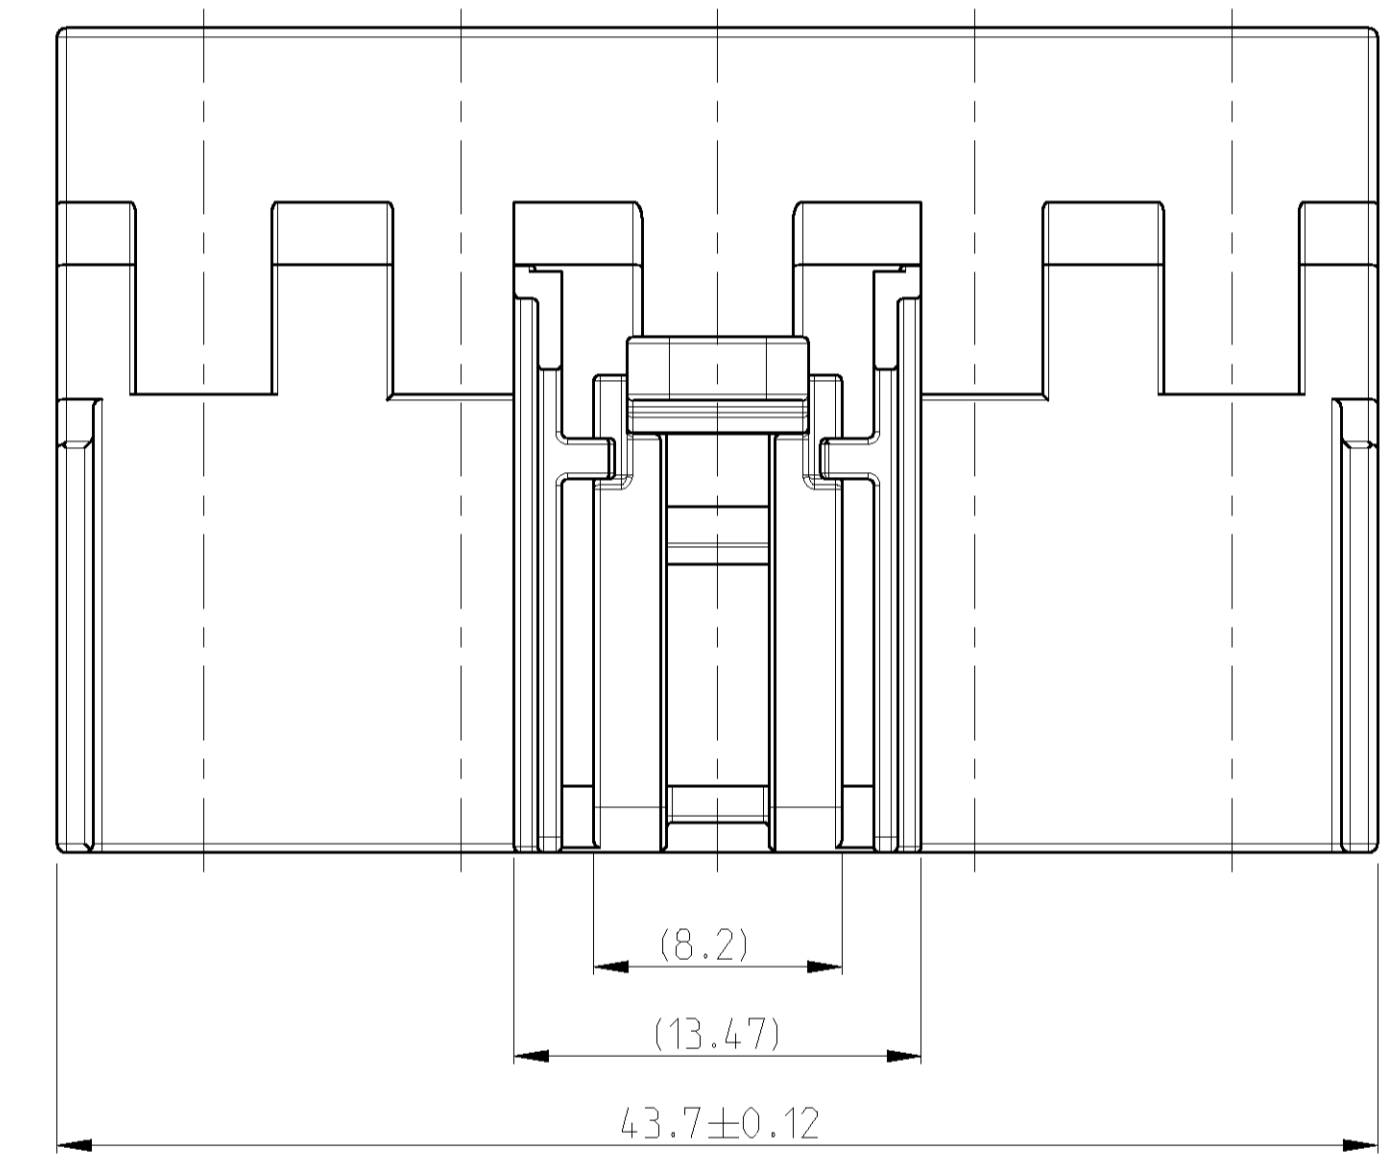

LOC		DIST		REVISIONS			
A	I	P	LTR	DESCRIPTION	DATE	DWN	APVD
		C		EG00-1192-03	11JUNE2003	CS	GM

CODING A
1452348-1

CODING B
1452348-2

TYCO ORDER-NUMBER	KEYING OPTIONS		ITEM	DESCRIPTION	MATERIAL	COLOR
	A	B				
1452348-1	-	1b	1	SOCKET HOUSING COD. B	PA66-GF25	BLACK
1452348-2	1	1a	-	SOCKET HOUSING COD. A	PA66-GF25	BLACK

DIMENSIONS: mm		TOLERANCES UNLESS OTHERWISE SPECIFIED:		DWN: M. DAUBER 14DEC2001		AMP Deutschland GmbH D - 63225 Langen	
		0 PLC # # # # 1 PLC # # # # 2 PLC # # # # 3 PLC # # # # 4 PLC # # # # ANGLES # # # # FINISH # # # #		ESK: G. MUMPER 14DEC2001 APVD: -		NAME: 5. POS. HEATER BLOWER SWITCH CONNECTOR	
MATERIAL: -		FINISH: -		PRODUCT SPEC: -		APPLICATION SPEC: -	
CUSTOMER DRAWING		SCALE: 5:1		WEIGHT: -		RESTRICTED TO: -	
SIZE: A1		CAGE CODE: 00779		DRAWING NO: C=1452348		SHEET: 1 OF 1	