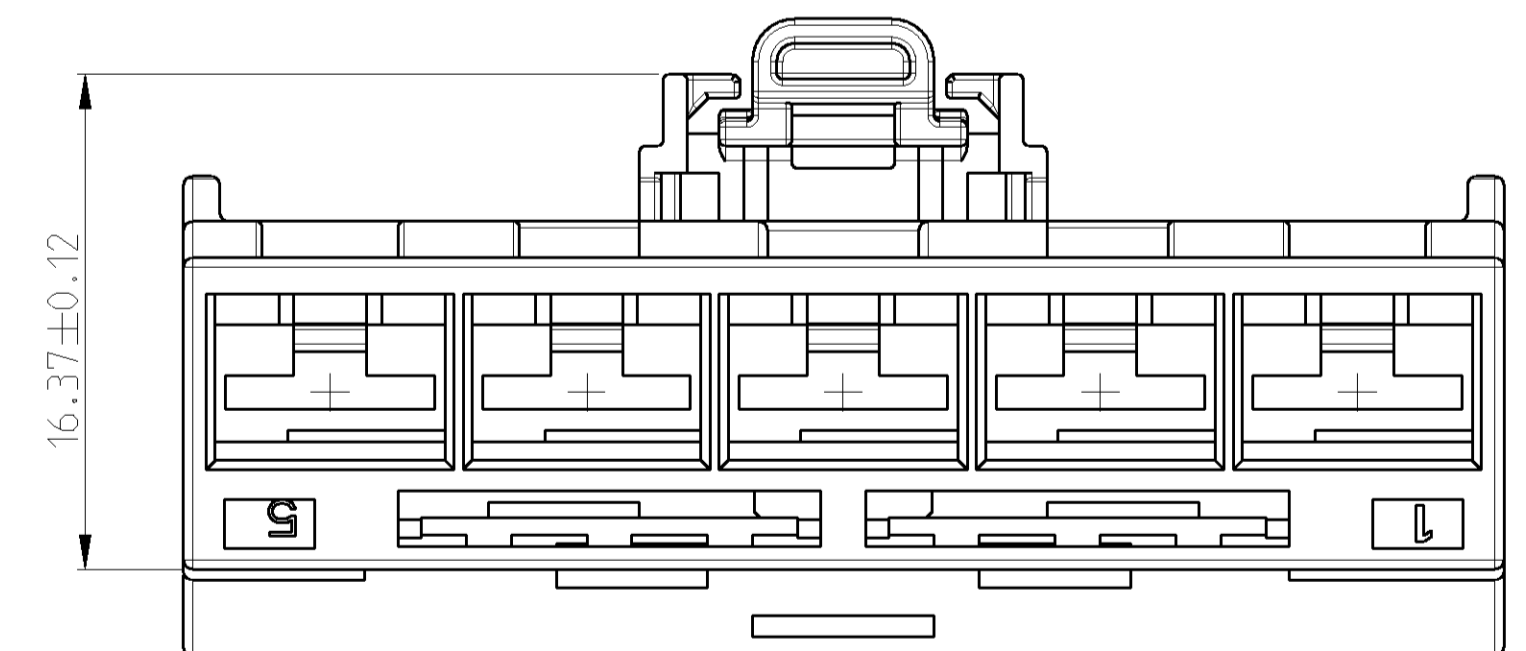

LOC		DIST		REVISIONS			
A	I	P	LTR	DESCRIPTION	DATE	DWN	APVD
		C		EG00-1192-03	11JUNE2003	CS	GM

CODING A
1452348-1

CODING B
1452348-2

TYCO ORDER-NUMBER	KEYING OPTIONS		ITEM	DESCRIPTION	MATERIAL	COLOR
	A	B				
1452348-1	-	1b	1	SOCKET HOUSING COD. B	PA66-GF25	BLACK
1452348-2	1	1a	-	SOCKET HOUSING COD. A	PA66-GF25	BLACK

DIMENSIONS: mm		TOLERANCES UNLESS OTHERWISE SPECIFIED:		DWN: M. DAUBER 14DEC2001		AMP Deutschland GmbH D - 63225 Langen	
		0 PLC # # # # 1 PLC # # # # 2 PLC # # # # 3 PLC # # # # 4 PLC # # # # ANGLES # # # # FINISH # # # #		ESK: G. MUMPER 14DEC2001 APVD: -		NAME: 5. POS. HEATER BLOWER SWITCH CONNECTOR	
MATERIAL: -		FINISH: -		PRODUCT SPEC: -		APPLICATION SPEC: -	
CUSTOMER DRAWING		SCALE: 5:1		WEIGHT: -		RESTRICTED TO: -	
SIZE: A1		CAGE CODE: 00779		DRAWING NO: C=1452348		SHEET: 1 OF 1	