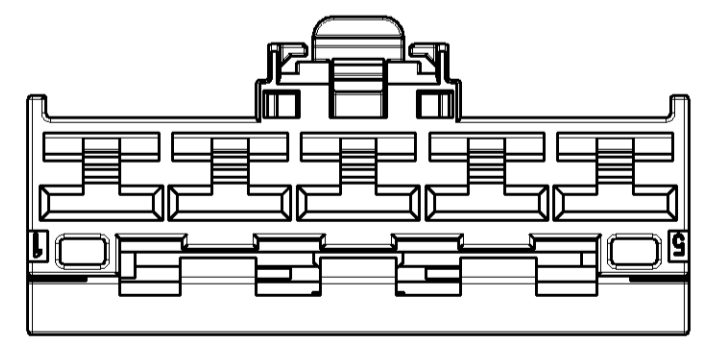

LOC		DIST		REVISIONS			
A	I	P	LTR	DESCRIPTION	DATE	DWN	APVD
		C		EG00-1192-03	11JUNE2003	CS	GM

CODING A
1452348-1

CODING B
1452348-2

TYCO ORDER-NUMBER	KEYING OPTIONS		ITEM	DESCRIPTION	MATERIAL	COLOR
	A	B				
1452348-1	-	1b	1	SOCKET HOUSING COD. B	PA66-GF25	BLACK
1452348-2	1	1a	-	SOCKET HOUSING COD. A	PA66-GF25	BLACK

DIMENSIONS: mm		TOLERANCES UNLESS OTHERWISE SPECIFIED:		DWN: M. DAUBER 14DEC2001		AMP Deutschland GmbH D - 63225 Langen	
		0 PLC # # # # 1 PLC # # # # 2 PLC # # # # 3 PLC # # # # 4 PLC # # # # ANGLES # # # # FINISH # # # #		ESK: G. MUMPER 14DEC2001 APVD: -		NAME: 5. POS. HEATER BLOWER SWITCH CONNECTOR	
MATERIAL: -		FINISH: -		PRODUCT SPEC: -		APPLICATION SPEC: -	
CUSTOMER DRAWING		SCALE: 5:1		WEIGHT: -		RESTRICTED TO: -	
SIZE: A1		CAGE CODE: 00779		DRAWING NO: C=1452348		SHEET: 1 OF 1	