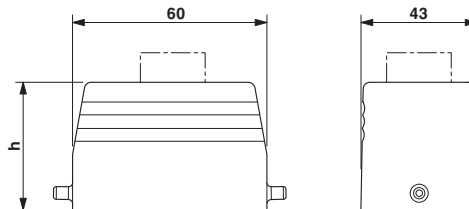

Housing - HC-B 6-TFL-43/O1M20S - 1604732

Technical data

General

Assembly instructions	For half and full screw connections

Environmental Product Compliance

China RoHS	Environmentally Friendly Use Period = 50
	For details about hazardous substances go to tab "Downloads", Category "Manufacturer's declaration"

Drawings

Dimensional drawing

Phoenix Contact 2018 © - all rights reserved
<http://www.phoenixcontact.com>

PHOENIX CONTACT GmbH & Co. KG
Flachsmarktstr. 8
32825 Blomberg
Germany
Tel. +49 5235 300
Fax +49 5235 3 41200
<http://www.phoenixcontact.com>