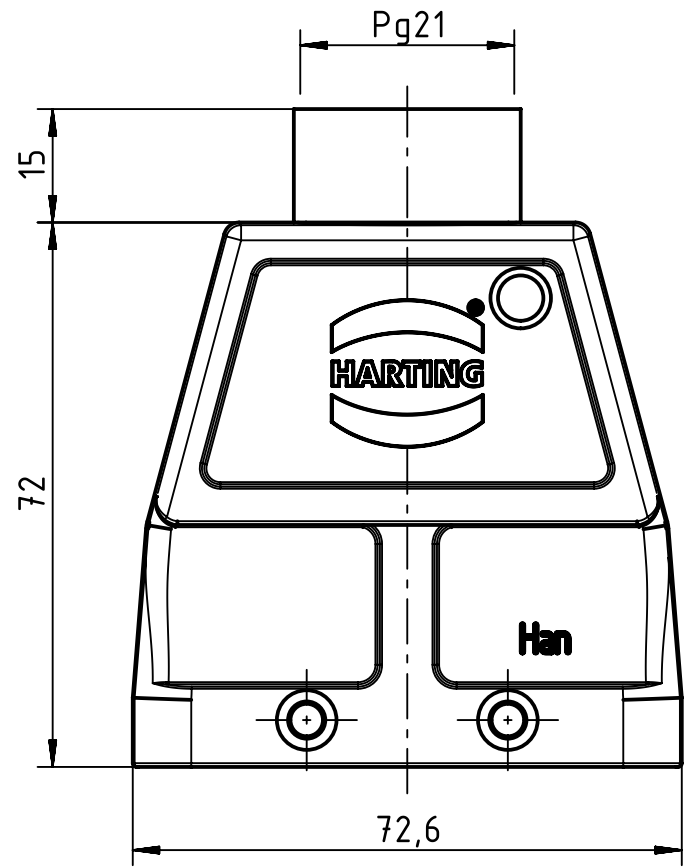

1 2 3 4 5 6

A

B

C

D

	All Dimensions in mm Original Size DIN A4		Scale 1:1		Free size tol.		Ref. Sub. TB 09 30 010 0422 v. 22.10.01					
	All rights reserved Department EL PD - DE		Created by SCHULZI		Inspected by BERGHORN		Standardisation TIEMANNA		Date 2014-07-21		State Final Release	
HARTING Electric GmbH & Co. KG D-32339 Espelkamp			Title Han B Hood Top Entry HC 4 Pegs PG 21						Doc-Key / ECM-Nr. 100227584/UGD/002/B 500000061817			
			Type TB		Number 09 30 010 0422				Rev. B		Page 1/1	