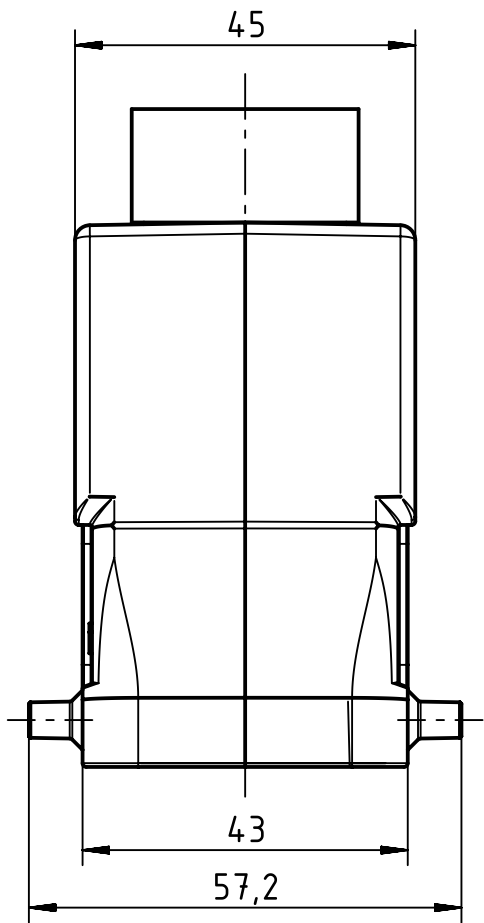

1 2 3 4 5 6

A

B

C

D

	All Dimensions in mm Original Size DIN A4		Scale 1:1		Free size tol.		Ref. Sub. TB 09 30 010 0422 v. 22.10.01					
	All rights reserved Department EL PD - DE		Created by SCHULZI		Inspected by BERGHORN		Standardisation TIEMANNA		Date 2014-07-21		State Final Release	
HARTING Electric GmbH & Co. KG D-32339 Espelkamp			Title Han B Hood Top Entry HC 4 Pegs PG 21						Doc-Key / ECM-Nr. 100227584/UGD/002/B 500000061817			
			Type TB		Number 09 30 010 0422				Rev. B		Page 1/1	