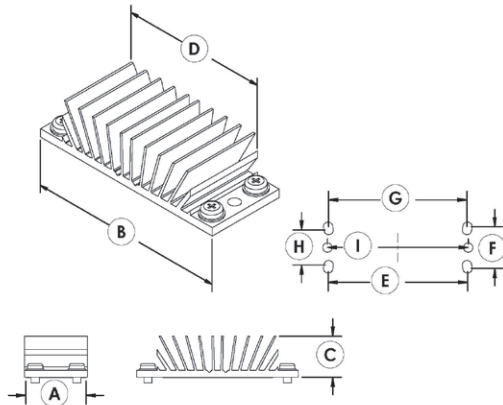

maxiFLOW™ Heat Sink for Eighth Brick DC-DC Converter

ATS PART # ATS-1183-C1-R0

Features & Benefits

- » High performance maxiFLOW™ design features less pressure drop and more surface area that maximizes the effective convection (air) cooling
- » Hole pattern fits standard eighth power brick modules
- » Pre-assembled with Chomerics T766 phase change material
- » Heat sink assembly packaged with 3 sets of screws (M3 Philips Pan Head) at 5, 6 and 8 mm lengths

**Image is for illustration purposes only.*

Assembly Part Number

4 Screws per Set

Length (mm)

ATS-1183-C2-R0	5
ATS-1183-C3-R0	6
ATS-1183-C4-R0	8

Thermal Performance

AIR VELOCITY		THERMAL RESISTANCE	
FT/MIN	M/S	°C/W (UNDUCTED FLOW)	°C/W (DUCTED FLOW)
200	1.0	15.5	8.3
300	1.5	12.1	
400	2.0	10.4	
500	2.5	9.3	
600	3.0	8.5	
700	3.5	7.9	
800	4.0	7.4	

Product Details

DIMENSION A	DIMENSION B	DIMENSION C	DIMENSION D	DIMENSION E	DIMENSION F	DIMENSION G	DIMENSION H	DIMENSION I	INTERFACE MATERIAL	FINISH
23.0 mm	59.0 mm	6.1 mm	44.0 mm	50.8 mm	15.2 mm	50.4 mm	12.8 mm	51.3 mm	CHOMERICS T766	GOLD ANODIZED

NOTES:

- 1) Thermal performance data are provided for reference only. Actual performance may vary by application.
- 2) ATS reserves the right to update or change its products without notice to improve the design or performance.
- 3) Standard lead time is 4-6 weeks ARO.
- 4) Contact ATS to learn about custom options available.
- 5) Dimension C = heat sink height from bottom of the base to the top of the fin field.
- 6) Dimension D = Fin Tip to Fin Tip
- 7) Dimension E = Hole Width
- 8) Dimension F = Hole Length
- 9) Dimension G = Short Hole Width
- 10) Dimension H = Short Hole Length
- 11) Dimension I = Center Hole