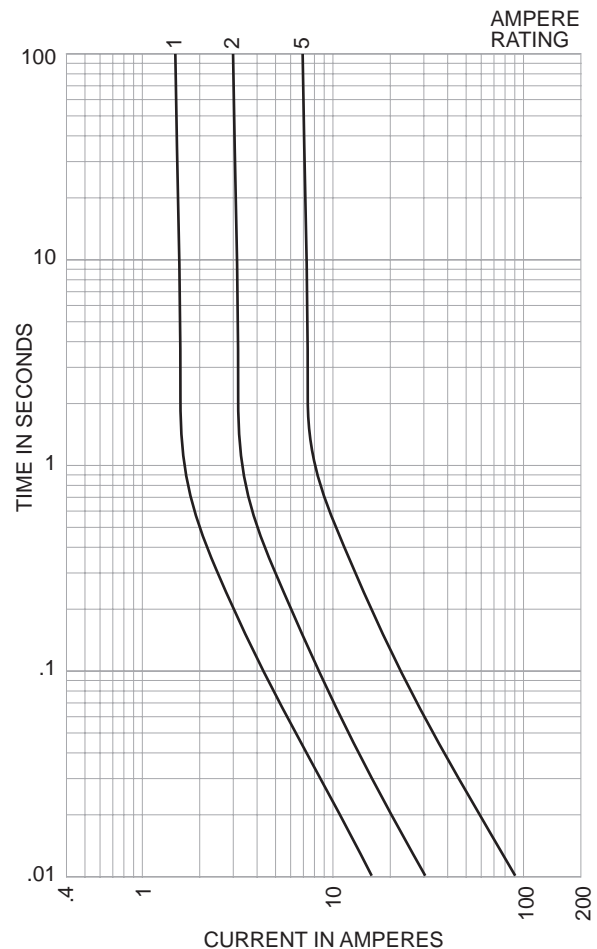

Time-Current Characteristic Curves—Average Melt

CE CE logo denotes compliance with European Union Low Voltage Directive (50-1000 Vac, 75-1500 Vdc). Refer to BIF document #8002 or contact Bussmann Application Engineering at 314-527-1270 for more information.

The only controlled copy of this BIF document is the electronic read-only version located on the Bussmann Network Drive. All other copies of this document are by definition uncontrolled. This bulletin is intended to clearly present comprehensive product data and provide technical information that will help the end user with design applications. Bussmann reserves the right, without notice, to change design or construction of any products and to discontinue or limit distribution of any products. Bussmann also reserves the right to change or update, without notice, any technical information contained in this bulletin. Once a product has been selected, it should be tested by the user in all possible applications.