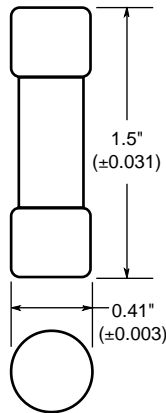

Fast-Acting Ferrule Fuses

AGU

13/32" × 1 1/2" Midget

Dimensional Data

Catalog Symbol: AGU (5AG)
 Fast-Acting
 Ampere Rating: 1 to 60 Amperes
 No Agency Listings

- Glass tube.
- Nickel plated brass ferrules.

Options:

- Gold plated ferrules
 Order number AGU-(amp)-1J0281

Electrical Ratings (Catalog Symbol and Amperes)

250 Volts AC		32 Volts AC	
AGU-1	AGU-4	AGU-20	AGU-50
AGU-2	AGU-5	AGU-25	AGU-60
AGU-3	AGU-8	AGU-30	—
—	AGU-10	AGU-35	—
—	AGU-15	AGU-40	—

Carton Quantity and Weight

Ampere Ratings	Carton Qty.	Weight	
		Lbs.	Kg.
1-60	100	1.3	0.590

Recommended Fuseblocks—30 amps maximum

Poles	Terminal Type		
	Screw With Quick Connect	Pressure Plate w/Quick Connect	Box Lug
1	BM6031SQ	BM6031PQ	BM6031B
2	BM6032SQ	BM6032PQ	BM6032B
3	BM6033SQ	BM6033PQ	BM6033B