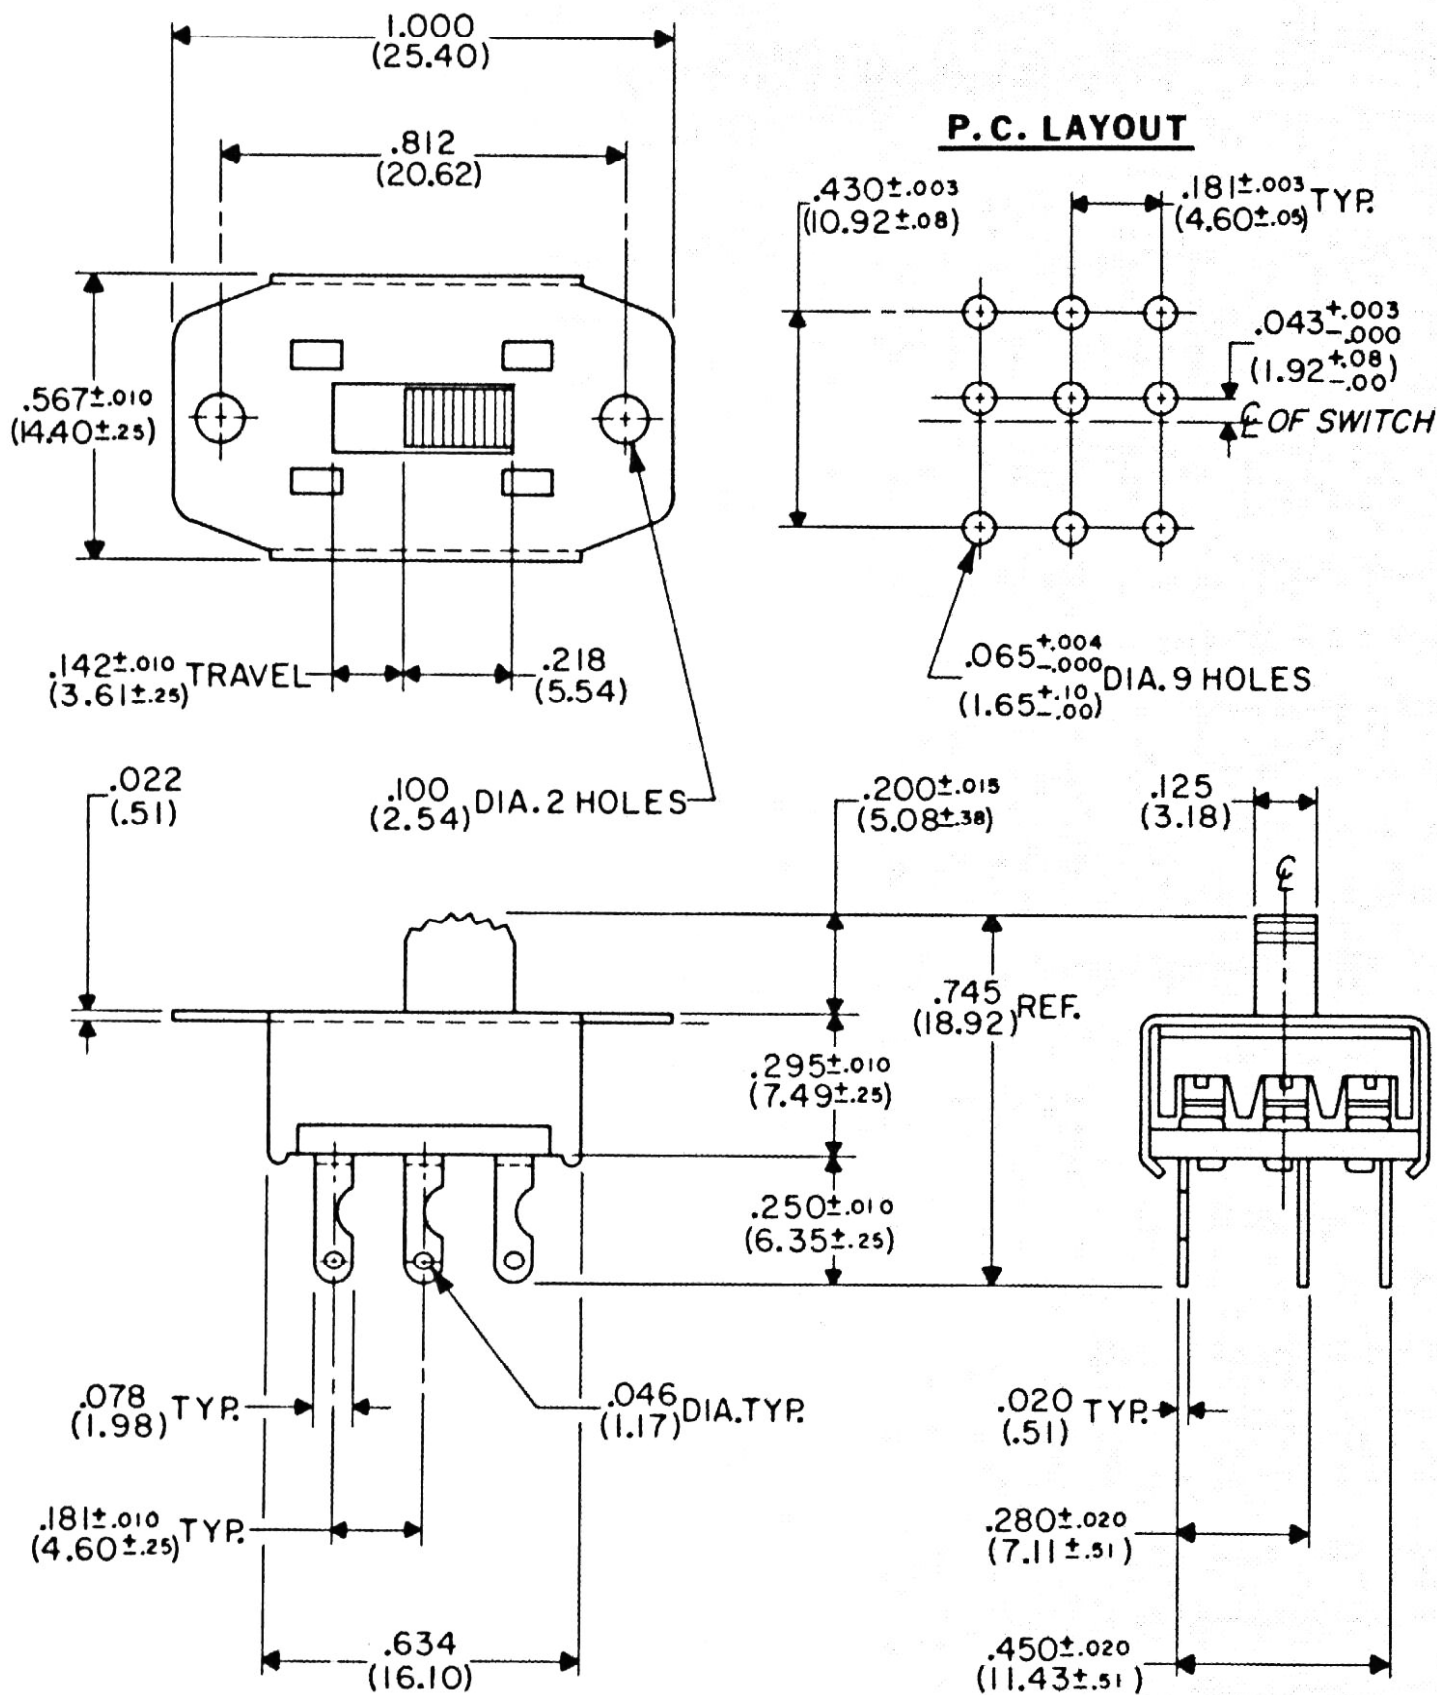

GF-161 Three Pole/Double Throw (with detent)

Mouser Electronics

Authorized Distributor

Click to View Pricing, Inventory, Delivery & Lifecycle Information:

[CW Industries:](#)

[GF-161-0005](#) [GF-161-3011](#)