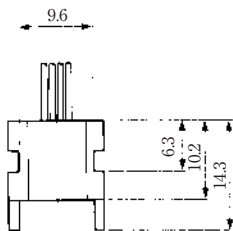

MODULAR CONNECTORS

CL 222 TM

Wire Lead Jack Type

●TM1R-616B44-*

CL No.	Part No.	RoHS
222-4465-0	TM1R-616B44-35S-150M	YES

Color	L (mm)
Yellow	150
Green	150
Red	150
Black	150

Note: Standard finish color is gray.

●TM1R-616P44-*

CL No.	Part No.	RoHS
222-4466-2	TM1R-616P44-35S-150M	YES

Color	L (mm)
Yellow	150
Green	150
Red	150
Black	150

Note: Standard finish color is gray.

●TM1R-616M44-*

CL No.	Part No.	RoHS
222-4451-5	TM1R-616M44-35S-70M	YES

Color	L (mm)
Yellow	70
Green	70
Red	70
Black	70

Note: Standard finish color is gray.

MODULAR CONNECTORS

CL 222 TM

TM1R-616W44-*

CL No.	Part No.	RoHS
222-4441-1	TM1R-616W44-4S-150M	YES

Color	L (mm)
Yellow	150
Green	150
Red	150
Black	150