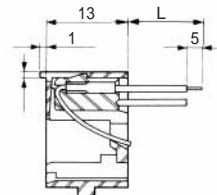

TM2RC-88- *

CL No.	Part No.	RoHS
222-4434-6	TM2RCV-M88-5S-450M	YES

Color	L (mm)
Gray	450
Purple	450
Blue	450
Green	450
Yellow	450
Orange	450
Red	450
Brown	450

Note: Standard finish color is beige white.