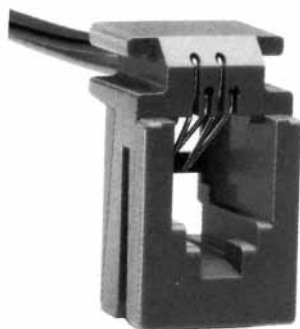

MODULAR CONNECTORS

CL 222 TM

Wire Lead Jack Type

●TM1R-616B44-*

CL No.	Part No.	RoHS
222-4465-0	TM1R-616B44-35S-150M	YES

Color	L (mm)
Yellow	150
Green	150
Red	150
Black	150

Note: Standard finish color is gray.

●TM1R-616P44-*

CL No.	Part No.	RoHS
222-4466-2	TM1R-616P44-35S-150M	YES

Color	L (mm)
Yellow	150
Green	150
Red	150
Black	150

Note: Standard finish color is gray.

●TM1R-616M44-*

CL No.	Part No.	RoHS
222-4451-5	TM1R-616M44-35S-70M	YES

Color	L (mm)
Yellow	70
Green	70
Red	70
Black	70

Note: Standard finish color is gray.

MODULAR CONNECTORS

CL 222 TM

TM1R-616W44-*

CL No.	Part No.	RoHS
222-4441-1	TM1R-616W44-4S-150M	YES

Color	L (mm)
Yellow	150
Green	150
Red	150
Black	150