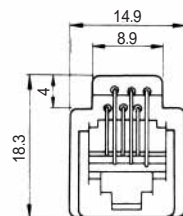

CL No.	Part No.	RoHS
CL222-4440-9	TM2RDA-F44-4S-150M	YES

Color	L (mm)
Yellow	150
Green	150
Red	150
Black	150

Note: Standard finish color is warm gray.

MODULAR CONNECTORS

CL 222 TM

TM6RA-144-*

CL No.	Part No.	RoHS
222-4474-0	TM6RA-144-35S-150M	YES

Color	L (mm)
Yellow	150
Green	150
Red	150
Black	150

Note: Standard finish color is ash gray.

TM1RV-623K66-*

TM1RV-623K64-*

TM1RV-623K62-*

CL No.	Part No.	RoHS	CL No.	Part No.	RoHS
222-4307-9	TM1RV-623K66-4S-150M	YES	222-4473-8	TM1RV-623K64-4S-150M	YES

Color	L (mm)
White	150
Yellow	150
Green	150
Red	150
Black	150
Blue	150

Color	L (mm)
Yellow	150
Green	150
Red	150
Black	150

CL No.	Part No.	RoHS
222-4470-0	TM1RV-623K62-4S-150M	YES

Color	L (mm)
Green	150
Red	150