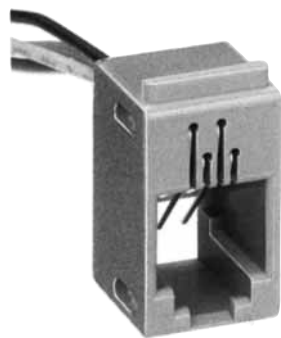

Note: Standard finish color is gray.

TM2RD-F44-*

CL No.	Part No.	RoHS
222-4467-5	TM2RD-F44-4S-150M	YES

Color	L (mm)
Yellow	150
Green	150
Red	150
Black	150

Note: Standard finish color is warm gray.

TM2RDA-F44-*

CL No.	Part No.	RoHS
CL222-4440-9	TM2RDA-F44-4S-150M	YES

Color	L (mm)
Yellow	150
Green	150
Red	150
Black	150

Note: Standard finish color is warm gray.

MODULAR CONNECTORS

CL 222 TM

TM6RA-144-*

CL No.	Part No.	RoHS
222-4474-0	TM6RA-144-35S-150M	YES