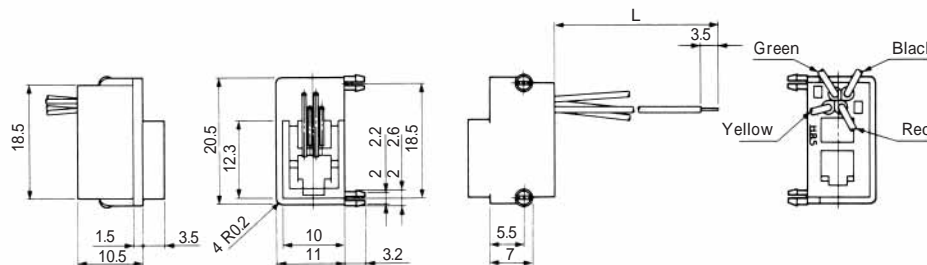

CL No.	Part No.	RoHS
222-4474-0	TM6RA-144-35S-150M	YES

Color	L (mm)
Yellow	150
Green	150
Red	150
Black	150

Note: Standard finish color is ash gray.