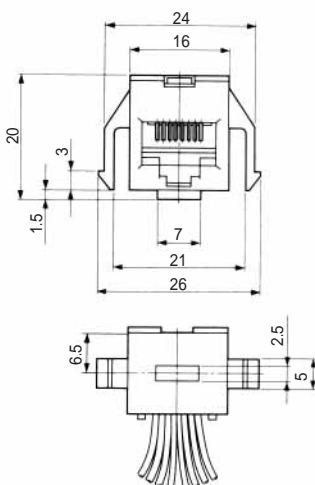

TM2RC-88- *

CL No.	Part No.	RoHS
222-4434-6	TM2RCV-M88-5S-450M	YES

Color	L (mm)
Gray	450
Purple	450
Blue	450
Green	450
Yellow	450
Orange	450
Red	450
Brown	450

Note: Standard finish color is beige white.