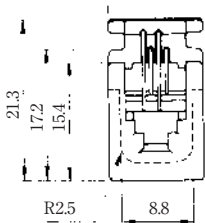

MODULAR CONNECTORS

CL 222 TM

Wire Lead Jack Type

●TM1R-616B44-*

CL No.	Part No.	RoHS
222-4465-0	TM1R-616B44-35S-150M	YES

Color	L (mm)
Yellow	150
Green	150
Red	150
Black	150

Note: Standard finish color is gray.

●TM1R-616P44-*

CL No.	Part No.	RoHS
222-4466-2	TM1R-616P44-35S-150M	YES

Color	L (mm)
Yellow	150
Green	150
Red	150
Black	150

Note: Standard finish color is gray.

●TM1R-616M44-*

CL No.	Part No.	RoHS
222-4451-5	TM1R-616M44-35S-70M	YES