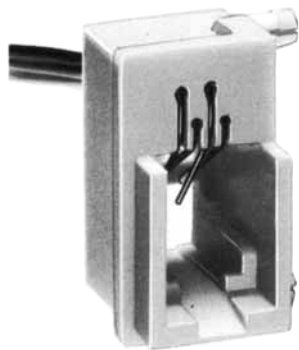

CL No.	Part No.	RoHS
CL222-4440-9	TM2RDA-F44-4S-150M	YES

Color	L (mm)
Yellow	150
Green	150
Red	150
Black	150

Note: Standard finish color is warm gray.

MODULAR CONNECTORS

CL 222 TM

TM6RA-144-*

CL No.	Part No.	RoHS
222-4474-0	TM6RA-144-35S-150M	YES