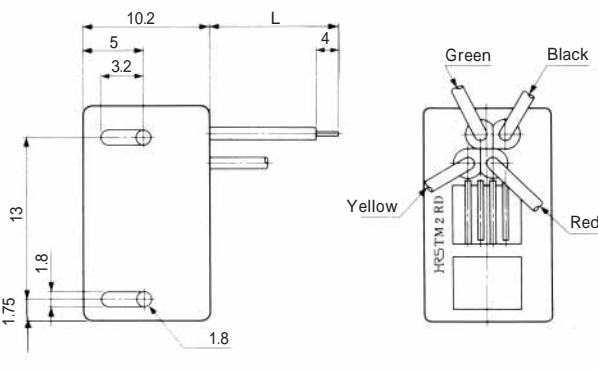

Note: Standard finish color is warm gray.