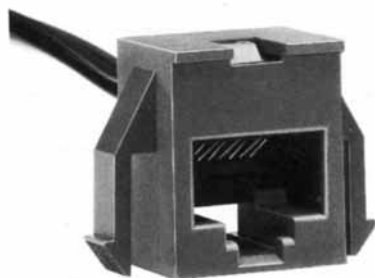

TM2RC-88- *

CL No.	Part No.	RoHS
222-4434-6	TM2RCV-M88-5S-450M	YES

Color	L (mm)
Gray	450
Purple	450
Blue	450
Green	450
Yellow	450
Orange	450
Red	450
Brown	450

Note: Standard finish color is beige white.