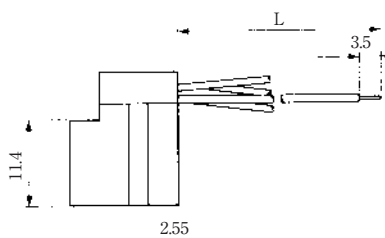

CL No.	Part No.	RoHS
222-4451-5	TM1R-616M44-35S-70M	YES

Color	L (mm)
Yellow	70
Green	70
Red	70
Black	70