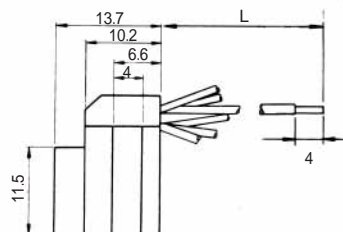

Color	L (mm)
White	150
Yellow	150
Green	150
Red	150
Black	150
Blue	150

Color	L (mm)
Yellow	150
Green	150
Red	150
Black	150

CL No.	Part No.	RoHS
222-4470-0	TM1RV-623K62-4S-150M	YES

Color	L (mm)
Green	150
Red	150