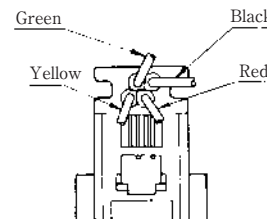

MODULAR CONNECTORS

CL 222 TM

Wire Lead Jack Type

●TM1R-616B44-*

CL No.	Part No.	RoHS
222-4465-0	TM1R-616B44-35S-150M	YES

Color	L (mm)
Yellow	150
Green	150
Red	150
Black	150

Note: Standard finish color is gray.

●TM1R-616P44-*

CL No.	Part No.	RoHS
222-4466-2	TM1R-616P44-35S-150M	YES

Color	L (mm)
Yellow	150
Green	150
Red	150
Black	150

Note: Standard finish color is gray.

●TM1R-616M44-*

CL No.	Part No.	RoHS
222-4451-5	TM1R-616M44-35S-70M	YES