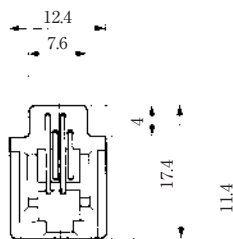

●TM1R-616P44-*

CL No.	Part No.	RoHS
222-4466-2	TM1R-616P44-35S-150M	YES

Color	L (mm)
Yellow	150
Green	150
Red	150
Black	150

Note: Standard finish color is gray.

●TM1R-616M44-*

CL No.	Part No.	RoHS
222-4451-5	TM1R-616M44-35S-70M	YES

Color	L (mm)
Yellow	70
Green	70
Red	70
Black	70

Note: Standard finish color is gray.

MODULAR CONNECTORS

CL 222 TM

TM1R-616W44-*

CL No.	Part No.	RoHS
222-4441-1	TM1R-616W44-4S-150M	YES

Color	L (mm)
Yellow	150
Green	150
Red	150
Black	150