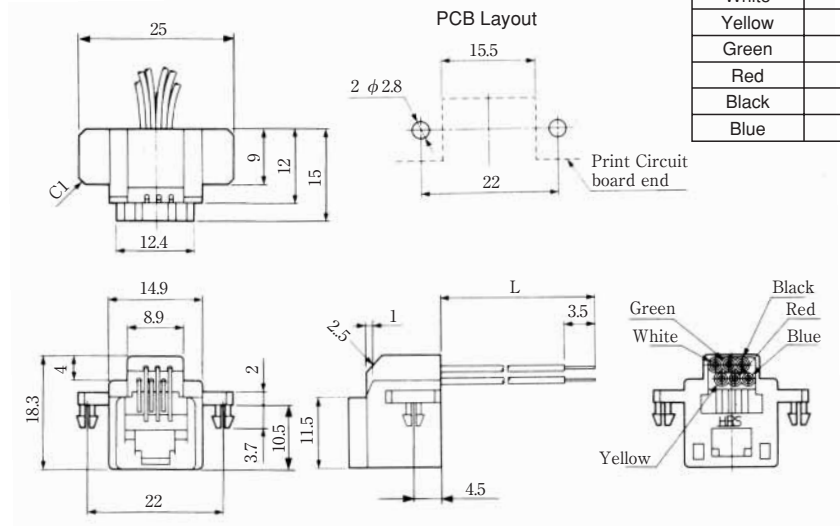

MODULAR CONNECTORS

CL 222 TM

● TM7RV-66-*

CL No.	Part No.	RoHS
222-4472-5	TM7RV-A66-35S-150M	YES

Color	L (mm)
White	150
Yellow	150
Green	150
Red	150
Black	150
Blue	150

Note: Standard finish color is Vanilla white.