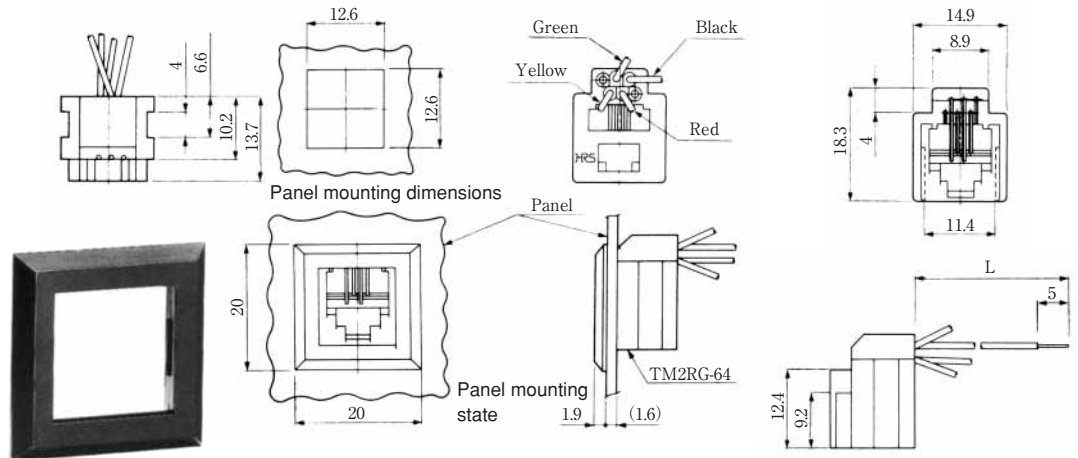

● TM2RGV-L66-*

● TM2RGV-L64-*

● TM2RGV-L62-*

CL No.	Part No.	RoHS
222-4462-1	TM2RGV-L66-4S-150M	YES

Color	L (mm)
White	150
Yellow	150
Green	150
Red	150
Black	150
Blue	150

CL No.	Part No.	RoHS
222-4456-9	TM2RGV-L64-4S-150M	YES

Color	L (mm)
Yellow	150
Green	150
Red	150
Black	150

CL No.	Part No.	RoHS
222-4455-6	TM2RGV-L62-4S-150M	YES

Color	L (mm)
Green	150
Red	150

Note1: Standard finish color is dark brown. Note2: The drawing is shown sample of TM2RGV-L64-*