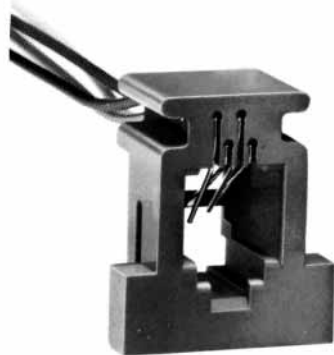

MODULAR CONNECTORS

CL 222 TM

Wire Lead Jack Type

●TM1R-616B44-*

CL No.	Part No.	RoHS
222-4465-0	TM1R-616B44-35S-150M	YES

Color	L (mm)
Yellow	150
Green	150
Red	150
Black	150

Note: Standard finish color is gray.