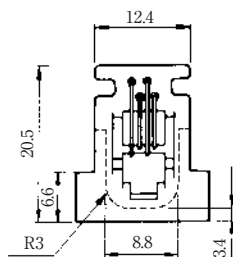

MODULAR CONNECTORS

CL 222 TM

Wire Lead Jack Type

●TM1R-616B44-*

CL No.	Part No.	RoHS
222-4465-0	TM1R-616B44-35S-150M	YES

Color	L (mm)
Yellow	150
Green	150
Red	150
Black	150

Note: Standard finish color is gray.

●TM1R-616P44-*

CL No.	Part No.	RoHS
222-4466-2	TM1R-616P44-35S-150M	YES

Color	L (mm)
Yellow	150
Green	150
Red	150
Black	150

Note: Standard finish color is gray.

●TM1R-616M44-*

CL No.	Part No.	RoHS
222-4451-5	TM1R-616M44-35S-70M	YES