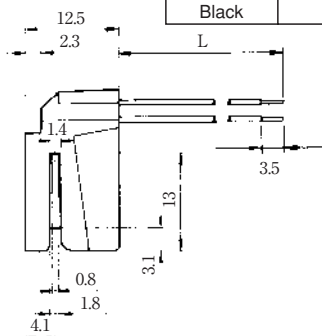

MODULAR CONNECTORS

CL 222 TM

Wire Lead Jack Type

●TM1R-616B44-*

CL No.	Part No.	RoHS
222-4465-0	TM1R-616B44-35S-150M	YES

Color	L (mm)
Yellow	150
Green	150
Red	150
Black	150

Note: Standard finish color is gray.

●TM1R-616P44-*

CL No.	Part No.	RoHS
222-4466-2	TM1R-616P44-35S-150M	YES

Color	L (mm)
Yellow	150
Green	150
Red	150
Black	150

Note: Standard finish color is gray.

●TM1R-616M44-*

CL No.	Part No.	RoHS
222-4451-5	TM1R-616M44-35S-70M	YES