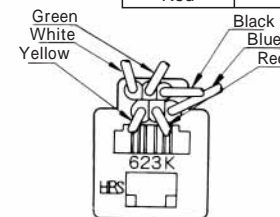

CL No.	Part No.	RoHS
CL222-4440-9	TM2RDA-F44-4S-150M	YES

Color	L (mm)
Yellow	150
Green	150
Red	150
Black	150

Note: Standard finish color is warm gray.

MODULAR CONNECTORS

CL 222 TM

TM6RA-144-*

CL No.	Part No.	RoHS
222-4474-0	TM6RA-144-35S-150M	YES

Color	L (mm)
Yellow	150
Green	150
Red	150
Black	150

Note: Standard finish color is ash gray.

TM1RV-623K66-*

TM1RV-623K64-*

TM1RV-623K62-*

CL No.	Part No.	RoHS	CL No.	Part No.	RoHS
222-4307-9	TM1RV-623K66-4S-150M	YES	222-4473-8	TM1RV-623K64-4S-150M	YES

Color	L (mm)
White	150
Yellow	150
Green	150
Red	150
Black	150
Blue	150

Color	L (mm)
Yellow	150
Green	150
Red	150
Black	150

CL No.	Part No.	RoHS
222-4470-0	TM1RV-623K62-4S-150M	YES

Color	L (mm)
Green	150
Red	150