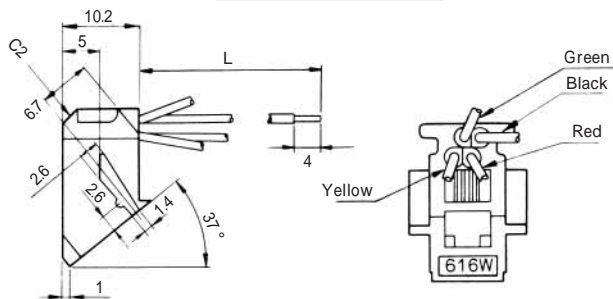

●TM1R-616P44-*

CL No.	Part No.	RoHS
222-4466-2	TM1R-616P44-35S-150M	YES

Color	L (mm)
Yellow	150
Green	150
Red	150
Black	150

Note: Standard finish color is gray.

●TM1R-616M44-*

CL No.	Part No.	RoHS
222-4451-5	TM1R-616M44-35S-70M	YES

Color	L (mm)
Yellow	70
Green	70
Red	70
Black	70

Note: Standard finish color is gray.

MODULAR CONNECTORS

CL 222 TM

TM1R-616W44-*

CL No.	Part No.	RoHS
222-4441-1	TM1R-616W44-4S-150M	YES

Color	L (mm)
Yellow	150
Green	150
Red	150
Black	150