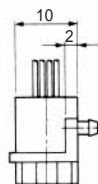

CL No.	Part No.	RoHS
CL222-4440-9	TM2RDA-F44-4S-150M	YES

Color	L (mm)
Yellow	150
Green	150
Red	150
Black	150

Note: Standard finish color is warm gray.

MODULAR CONNECTORS

CL 222 TM

TM6RA-144-*

CL No.	Part No.	RoHS
222-4474-0	TM6RA-144-35S-150M	YES