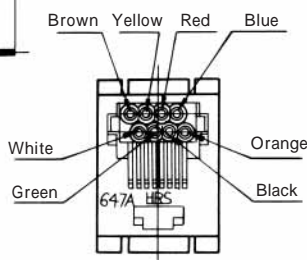

● TM2RGV-L66-*

● TM2RGV-L64-*

● TM2RGV-L62-*

CL No.	Part No.	RoHS
222-4462-1	TM2RGV-L66-4S-150M	YES

Color	L (mm)
White	150
Yellow	150
Green	150
Red	150
Black	150
Blue	150

CL No.	Part No.	RoHS
222-4456-9	TM2RGV-L64-4S-150M	YES

Color	L (mm)
Yellow	150
Green	150
Red	150
Black	150

CL No.	Part No.	RoHS
222-4455-6	TM2RGV-L62-4S-150M	YES

Color	L (mm)
Green	150
Red	150

Note1: Standard finish color is dark brown. Note2: The drawing is shown sample of TM2RGV-L64-*

MODULAR CONNECTORS

CL 222 TM

TM1RV-647AF88- *

CL No.	Part No.	RoHS
222-4454-3	TM1RV647AF88-35S-150M	YES

Color	L (mm)
Brown	150
White	150
Yellow	150
Green	150
Red	150
Black	150
Blue	150
Orange	150

Note: Standard color is warm gray.