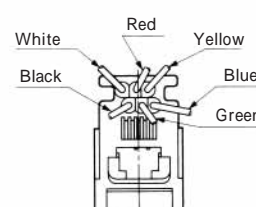

Color	L (mm)
White	150
Yellow	150
Green	150
Red	150
Black	150
Blue	150

Color	L (mm)
Yellow	150
Green	150
Red	150
Black	150

CL No.	Part No.	RoHS
222-4470-0	TM1RV-623K62-4S-150M	YES

Color	L (mm)
Green	150
Red	150

Note1: Standard finish color is gray.

Note2: The drawing is shown sample of TM1RV-623K66-*

TM1RV-623P66-*

TM1RV-623P64-*

CL No.	Part No.	RoHS	CL No.	Part No.	RoHS
222-4471-2	TM1RV-623P66-35S-150M	YES	222-4425-5	TM1RV-623P64-35S-150M	YES

Color	L (mm)
White	150
Black	150
Red	150
Green	150
Yellow	150
Blue	150

Color	L (mm)
Black	150
Red	150
Green	150
Yellow	150

Note1: Standard finish color is gray.

Note2: The drawing is shown sample of TM1RV-623P66-*