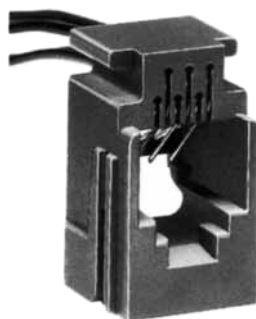

TM1RV-623P66-*

TM1RV-623P64-*

CL No.	Part No.	RoHS	CL No.	Part No.	RoHS
222-4471-2	TM1RV-623P66-35S-150M	YES	222-4425-5	TM1RV-623P64-35S-150M	YES

Color	L (mm)
White	150
Black	150
Red	150
Green	150
Yellow	150
Blue	150

Color	L (mm)
Black	150
Red	150
Green	150
Yellow	150