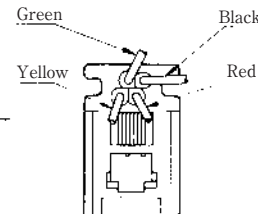

MODULAR CONNECTORS

CL 222 TM

Wire Lead Jack Type

●TM1R-616B44-*

CL No.	Part No.	RoHS
222-4465-0	TM1R-616B44-35S-150M	YES

Color	L (mm)
Yellow	150
Green	150
Red	150
Black	150

Note: Standard finish color is gray.

●TM1R-616P44-*

CL No.	Part No.	RoHS
222-4466-2	TM1R-616P44-35S-150M	YES

Color	L (mm)
Yellow	150
Green	150
Red	150
Black	150

Note: Standard finish color is gray.

●TM1R-616M44-*

CL No.	Part No.	RoHS
222-4451-5	TM1R-616M44-35S-70M	YES