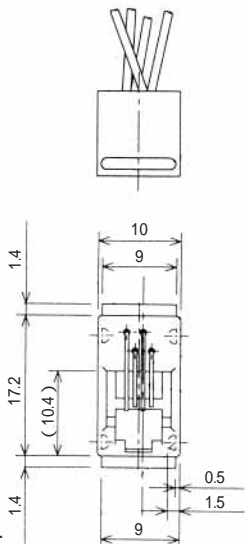

●TM1R-616P44-*

CL No.	Part No.	RoHS
222-4466-2	TM1R-616P44-35S-150M	YES

Color	L (mm)
Yellow	150
Green	150
Red	150
Black	150

Note: Standard finish color is gray.

●TM1R-616M44-*

CL No.	Part No.	RoHS
222-4451-5	TM1R-616M44-35S-70M	YES

Note: Standard finish color is gray.

TM2RD-F44-*

CL No.	Part No.	RoHS
222-4467-5	TM2RD-F44-4S-150M	YES

Color	L (mm)
Yellow	150
Green	150
Red	150
Black	150

Note: Standard finish color is warm gray.

TM2RDA-F44-*

CL No.	Part No.	RoHS
CL222-4440-9	TM2RDA-F44-4S-150M	YES

Color	L (mm)
Yellow	150
Green	150
Red	150
Black	150

Note: Standard finish color is warm gray.

MODULAR CONNECTORS

CL 222 TM

TM6RA-144-*

CL No.	Part No.	RoHS
222-4474-0	TM6RA-144-35S-150M	YES