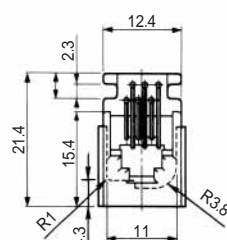

Note1: Standard finish color is gray.

Note2: The drawing is shown sample of TM1RV-623P66-*