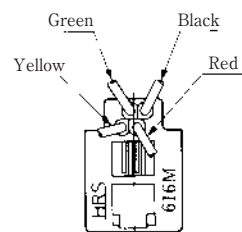

●TM1R-616P44-*

CL No.	Part No.	RoHS
222-4466-2	TM1R-616P44-35S-150M	YES

Color	L (mm)
Yellow	150
Green	150
Red	150
Black	150

Note: Standard finish color is gray.

●TM1R-616M44-*

CL No.	Part No.	RoHS
222-4451-5	TM1R-616M44-35S-70M	YES

Color	L (mm)
Yellow	70
Green	70
Red	70
Black	70

Note: Standard finish color is gray.

MODULAR CONNECTORS

CL 222 TM

TM1R-616W44-*

CL No.	Part No.	RoHS
222-4441-1	TM1R-616W44-4S-150M	YES

Color	L (mm)
Yellow	150
Green	150
Red	150
Black	150