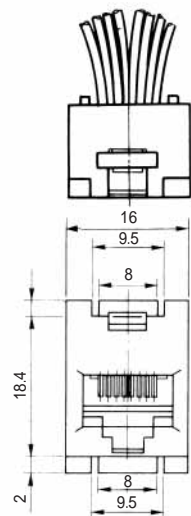

MODULAR CONNECTORS

CL 222 TM

TM1RV-647AF88- *

CL No.	Part No.	RoHS
222-4454-3	TM1RV647AF88-35S-150M	YES

Color	L (mm)
Brown	150
White	150
Yellow	150
Green	150
Red	150
Black	150
Blue	150
Orange	150

Note: Standard color is warm gray.