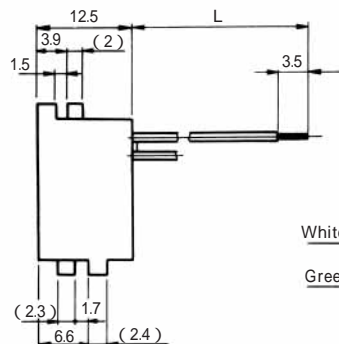

● TM2RGV-L66-*

● TM2RGV-L64-*

● TM2RGV-L62-*

CL No.	Part No.	RoHS
222-4462-1	TM2RGV-L66-4S-150M	YES

Color	L (mm)
White	150
Yellow	150
Green	150
Red	150
Black	150
Blue	150

CL No.	Part No.	RoHS
222-4456-9	TM2RGV-L64-4S-150M	YES

Color	L (mm)
Yellow	150
Green	150
Red	150
Black	150

CL No.	Part No.	RoHS
222-4455-6	TM2RGV-L62-4S-150M	YES

Color	L (mm)
Green	150
Red	150

Note1: Standard finish color is dark brown. Note2: The drawing is shown sample of TM2RGV-L64-*

MODULAR CONNECTORS

CL 222 TM

TM1RV-647AF88- *

CL No.	Part No.	RoHS
222-4454-3	TM1RV647AF88-35S-150M	YES

Color	L (mm)
Brown	150
White	150
Yellow	150
Green	150
Red	150
Black	150
Blue	150
Orange	150

Note: Standard color is warm gray.