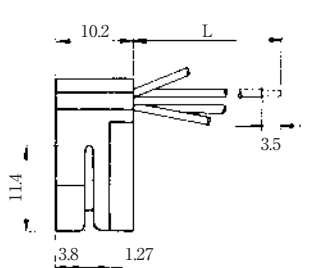

MODULAR CONNECTORS

CL 222 TM

Wire Lead Jack Type

●TM1R-616B44-*

CL No.	Part No.	RoHS
222-4465-0	TM1R-616B44-35S-150M	YES

Color	L (mm)
Yellow	150
Green	150
Red	150
Black	150

Note: Standard finish color is gray.

●TM1R-616P44-*

CL No.	Part No.	RoHS
222-4466-2	TM1R-616P44-35S-150M	YES

Color	L (mm)
Yellow	150
Green	150
Red	150
Black	150

Note: Standard finish color is gray.

●TM1R-616M44-*

CL No.	Part No.	RoHS
222-4451-5	TM1R-616M44-35S-70M	YES

Color	L (mm)
White	150
Yellow	150
Green	150
Red	150
Black	150
Blue	150

Color	L (mm)
Yellow	150
Green	150
Red	150
Black	150

CL No.	Part No.	RoHS
222-4470-0	TM1RV-623K62-4S-150M	YES

Color	L (mm)
Green	150
Red	150