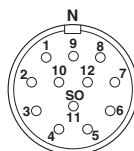

Device connector, front mounting - RC-12S1N122300 - 1598517

Technical data

Housing data

Housing material	Metal
Type of locking	Screw locking
Degree of protection (when plugged in)	IP67
Thread type	M23

Environmental Product Compliance

REACH SVHC	Lead 7439-92-1
China RoHS	Environmentally Friendly Use Period = 50
	For details about hazardous substances go to tab "Downloads", Category "Manufacturer's declaration"

Drawings

Schematic diagram

Approvals

Approvals

Approvals

EAC

Ex Approvals

Approval details

EAC		B.01742