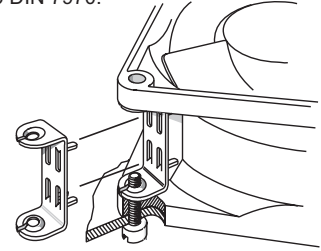

LZ 212

Screw clip of rust-resistant spring steel. For mounting fans with threaded pin 3.5 DIN 7970.