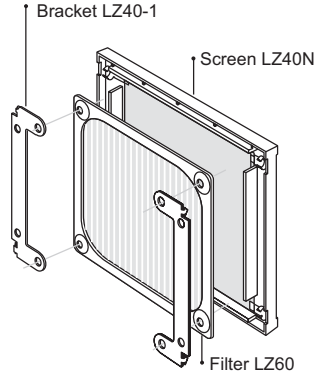

### Filter Kit for 119mm fans

10016-1-5170	Grill Guard
10017-1-5170	Grill Guard and Filter
10018-1-5170	Grill Guard, Filter, Spacer

### LZ 120

Connecting cable with molded plug. (PVC, black). Stranded wires with multi-core cable ends. For all types of fans with flat pins .12 x .02 in (3.0 x 0.5 mm).

Type	Cable Length in. (mm)	Pins
LZ120	24 (610)	.02 (.5)
LZ126	39.4 (1000)	.02 (.5)