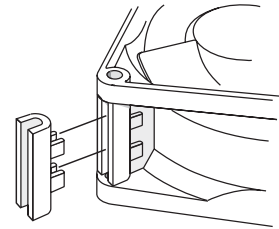

LZ 260 / LZ 261

Spacer of fiberglass reinforced plastic. For screw mounting over both fan and mounting flanges.