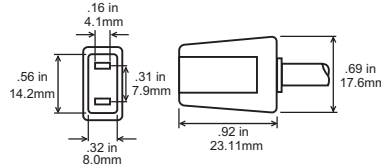

LZ 120

Connecting cable with molded plug. (PVC, black). Stranded wires with multi-core cable ends. For all types of fans with flat pins .12 x .02 in (3.0 x 0.5 mm).