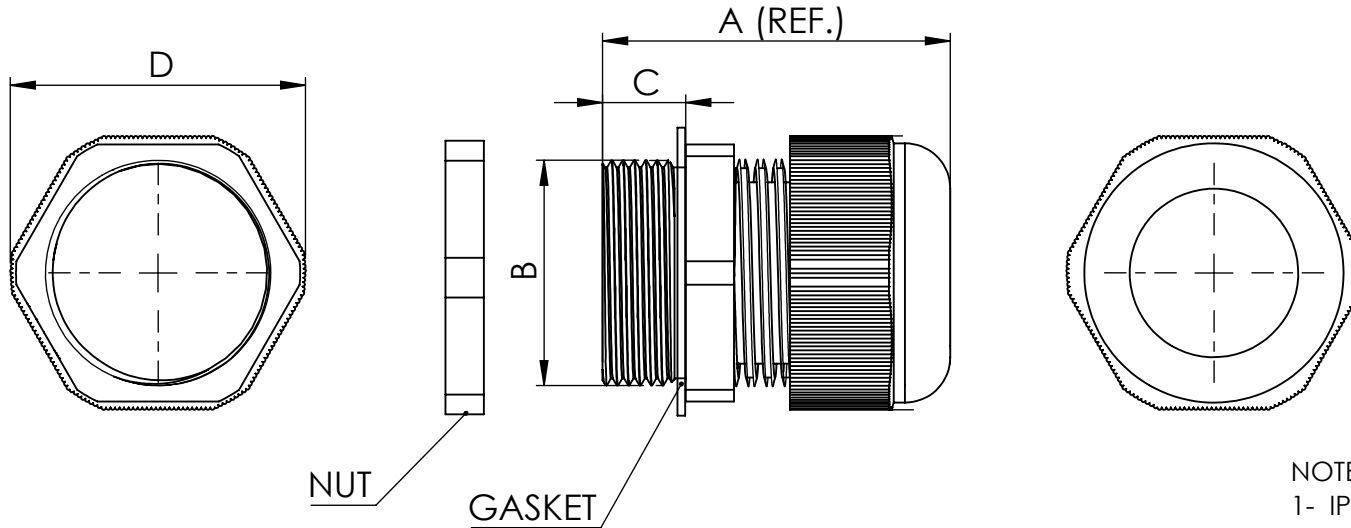

BUD

PART NAME

IPG SERIES -
NYLON CABLE GLAND IP66

PART No.

IPG-2227 THROUGH IPG-22263 &
IPG-2227-G THROUGH IPG-22263-G

REV. DATE

3/24/15

NOTES:

- 1- IP66 NYLON CABLE GLAND
- 2- BLACK COLOR - WITHOUT SUFFIX -G
GRAY COLOR - WITH SUFFIX -G
- 3- DIMENSIONS ARE INCH[MM]
- 4- GASKET MATERIAL: NITRILE RUBBER
- 5- TOLERANCE ALL DIMENSIONS = +/- 0.01[.25]

PART NUMBER	SIZE	WIRE DIA.	DIM A	DIM B	DIM C	DIM D
IPG-2227 (-G)	PG-7	0.12[3] - 0.24[6]	1.15[29.2]	0.49[12.5]	0.32[8.1]	0.77[19.6]
IPG-2229 (-G)	PG-9	0.16[4] - 0.31[7.9]	1.23[31.2]	0.60[15.2]	0.32[8.1]	0.93[23.6]
IPG-22211 (-G)	PG-11	0.2[5] - 0.39[9.9]	1.35[34.3]	0.73[18.5]	0.32[8.1]	1.04[26.4]
IPG-222135 (-G)	PG-13.5	0.24[6.1] - 0.47[11.9]	1.40[35.6]	0.80[20.3]	0.35[8.9]	1.13[28.7]
IPG-22216 (-G)	PG-16	0.39[9.9] - 0.55[14]	1.55[39.4]	0.89[22.6]	0.39[9.9]	1.29[32.8]
IPG-22219 (-G)	PG-19	0.47[11.9] - 0.59[15]	1.58[40.1]	0.93[23.6]	0.39[9.9]	1.27[32.3]
IPG-22221 (-G)	PG-21	0.51[12.9] - 0.71[18]	1.66[42.2]	1.11[28.2]	0.39[9.9]	1.49[37.8]
IPG-22225 (-G)	PG-25	0.59[15] - 0.75[19]	1.70[43.2]	1.16[29.5]	0.43[10.9]	1.53[38.9]
IPG-22229 (-G)	PG-29	0.71[18] - 0.98[24.9]	2.04[51.8]	1.46[37.1]	0.47[11.9]	1.95[49.5]
IPG-22236 (-G)	PG-36	0.87[22.1] - 1.26[32]	2.32[58.9]	1.85[47]	0.53[13.5]	2.53[64.3]
IPG-22242 (-G)	PG-42	1.18[30] - 1.5[38.1]	2.50[63.5]	2.13[54.1]	0.57[14.5]	2.72[69]
IPG-22248 (-G)	PG-48	1.34[34] - 1.73[43.9]	2.47[62.7]	2.32[58.9]	0.55[14]	2.96[75.2]
IPG-22263 (-G)	PG-63	1.65[41.9] - 1.97[50]	3.37[85.6]	2.76[70.1]	1.06[26.9]	3.52[89.4]