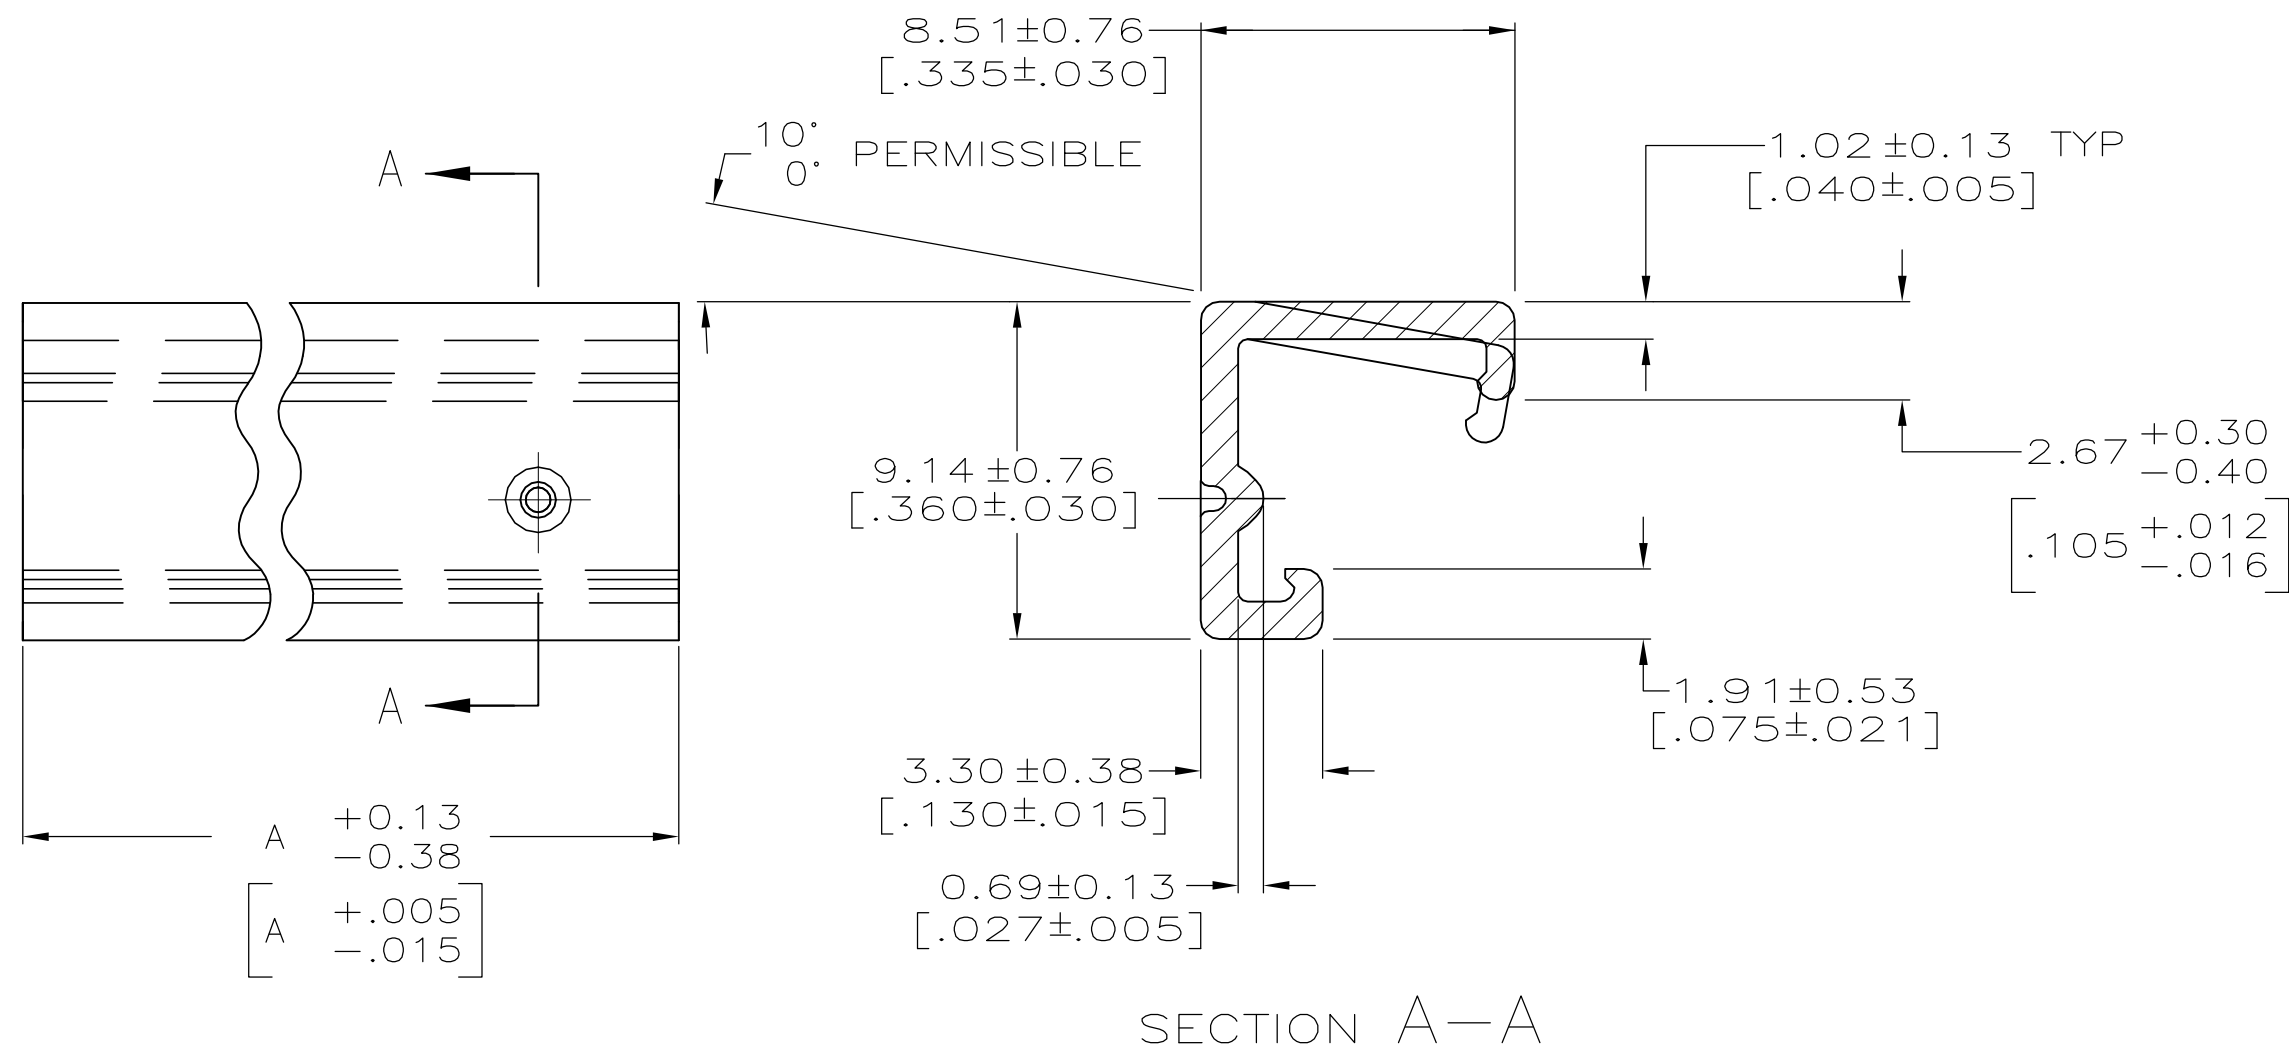

1. DIMENSIONS IN BRACKETS ARE IN INCHES.

3-DIMENSIONAL MODEL NTS

28	CIRCUIT ASSY	71.12	[2.800]	2-640550-8	
27	CIRCUIT ASSY	68.58	[2.700]	2-640550-7	
26	CIRCUIT ASSY	66.04	[2.600]	2-640550-6	
25	CIRCUIT ASSY	63.50	[2.500]	2-640550-5	
24	CIRCUIT ASSY	60.96	[2.400]	2-640550-4	
23	CIRCUIT ASSY	58.42	[2.300]	2-640550-3	
22	CIRCUIT ASSY	55.88	[2.200]	2-640550-2	
21	CIRCUIT ASSY	53.34	[2.100]	2-640550-1	
20	CIRCUIT ASSY	50.80	[2.000]	2-640550-0	
19	CIRCUIT ASSY	48.26	[1.900]	1-640550-9	
18	CIRCUIT ASSY	45.72	[1.800]	1-640550-8	
17	CIRCUIT ASSY	43.18	[1.700]	1-640550-7	
16	CIRCUIT ASSY	40.64	[1.600]	1-640550-6	
15	CIRCUIT ASSY	38.10	[1.500]	1-640550-5	
14	CIRCUIT ASSY	35.56	[1.400]	1-640550-4	
13	CIRCUIT ASSY	33.02	[1.300]	1-640550-3	
12	CIRCUIT ASSY	30.48	[1.200]	1-640550-2	
11	CIRCUIT ASSY	27.94	[1.100]	1-640550-1	
10	CIRCUIT ASSY	25.40	[1.000]	1-640550-0	
9	CIRCUIT ASSY	22.86	[.900]	640550-9	
8	CIRCUIT ASSY	20.32	[.800]	640550-8	
7	CIRCUIT ASSY	17.78	[.700]	640550-7	
6	CIRCUIT ASSY	15.24	[.600]	640550-6	
5	CIRCUIT ASSY	12.70	[.500]	640550-5	
4	CIRCUIT ASSY	10.16	[.400]	640550-4	
3	CIRCUIT ASSY	7.62	[.300]	640550-3	
2	CIRCUIT ASSY	5.08	[.200]	640550-2	
USED ON MTA 100 CONNECTOR ASSEMBLY AS LISTED				A	PART NO

THIS DRAWING IS A CONTROLLED DOCUMENT.		DWN	T. BECK	7-10-91	 TE Connectivity
DIMENSIONS: MM[INCHES]		CHK	R. SWING	7-10-91	
TOLERANCES UNLESS OTHERWISE SPECIFIED:		APVD	T. WERT	7-10-91	
0 PLC ± - 1 PLC ± - 2 PLC ± - 3 PLC ± - 4 PLC ± - ANGLES ± - FINISH -		NAME		COVER, MTA-100	
MATERIAL: POLYESTER, UL 94V-0 NATURAL		WEIGHT		-	SIZE: A2
METRIC		CUSTOMER DRAWING		SCALE: 5:1	CAGE CODE: 00779
				DRAWING NO: 640550	RESTRICTED TO: -
				SHEET: 1 of 1	REV: L2