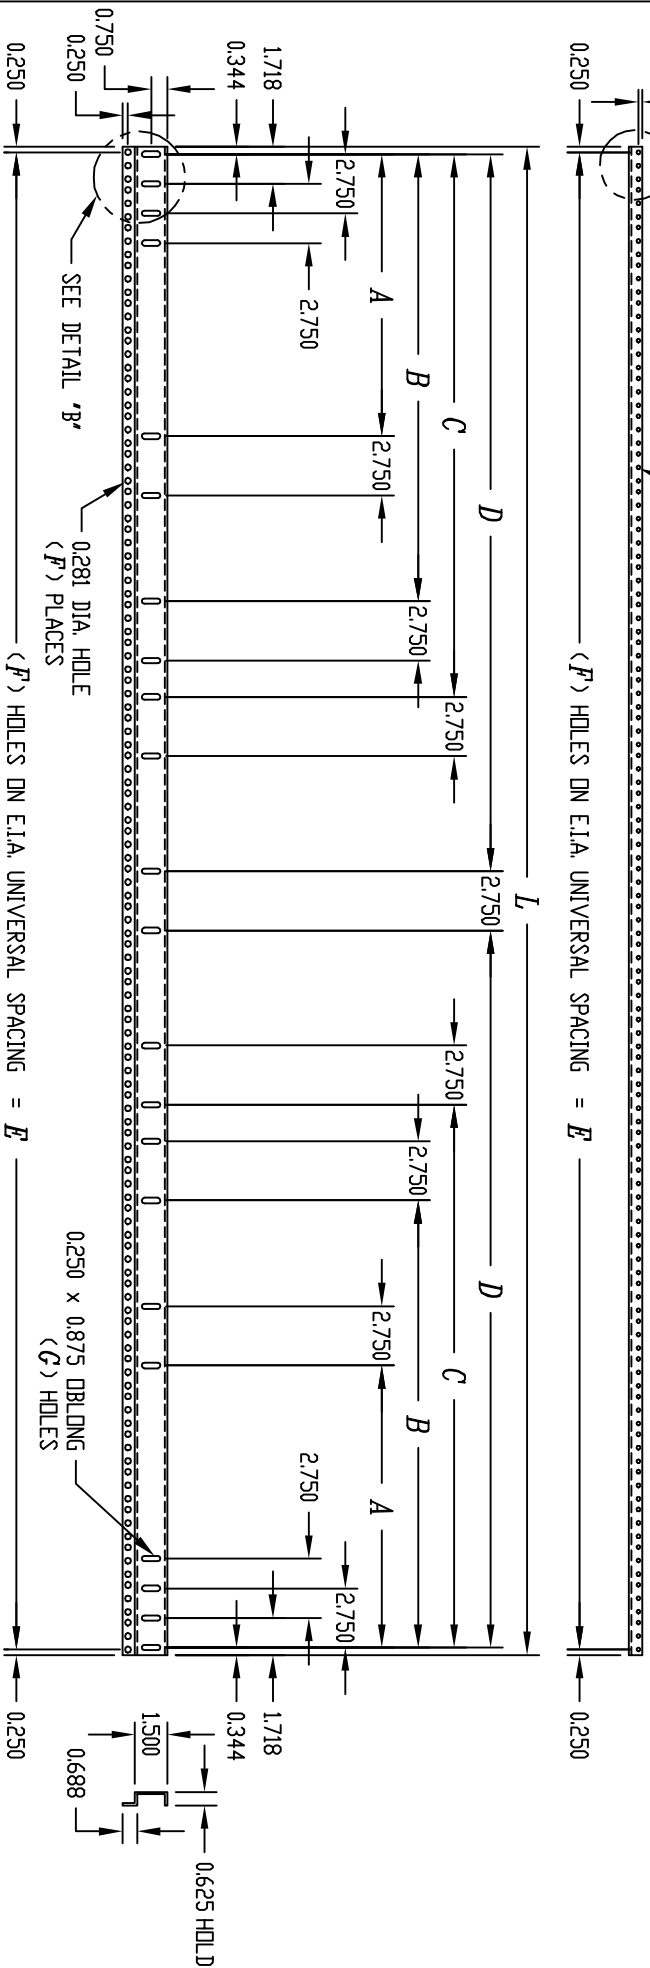

PART NAME: PANEL MOUNTING RAIL      PART No.: PMR-9448 TD PMR-9454 / PMR-2002 / PMR-2331 / PMR-9306 / PMR-14315

MATERIAL: 12 GA. STEEL  
FINISH: SMOOTH BLACK

NOTE: PANEL MOUNTING RAIL LISTED MAY BE USED ON EITHER  
SERIES 60, SERIES 2000, CLASSIC II, VALURACK, ECONDMIZER,  
JAGUAR (STYLE B) OR ALL AMERICAN RACK WITH CORRESPONDING  
PANEL SPACE MATCHING THE LENGTH OF THE RAILS.

CATALOG No.	L	A	B	C	D	E	F	G
PMR-9448	21.000	---	---	---	---	20.500	36	8
PMR-2331	24.500	---	---	---	---	24.000	42	8
PMR-14315	28.000	---	---	---	---	27.500	48	8
PMR-9449	31.500	---	---	---	---	31.000	54	8
PMR-2002	35.000	---	---	---	---	34.500	60	8
PMR-9450	42.000	10.188	---	---	19.281	41.500	72	14
PMR-9451	52.500	15.438	---	---	24.531	52.000	90	14
PMR-9452	61.250	13.094	---	---	28.906	60.750	105	14
PMR-9453	70.000	15.281	---	---	33.281	69.500	120	14
PMR-9306	77.000	17.016	---	---	36.781	76.500	132	14
PMR-9454	78.750	13.375	25.125	29.563	37.656	78.250	135	22