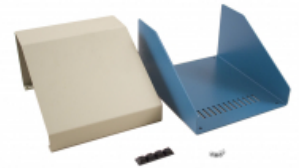

Quality Products. Service Excellence.

Sloped Aluminum Consoles 1456 Series

Key Features:

- Aluminum cases 0.081" (2 mm) thick aluminum.
- Aluminum top panel sizes to 14" wide are 0.064" thick aluminum. Larger sizes are 0.081" thick.
- Sold pre-assembled with a textured blue case and a choice of a contempora grey (beige) or a black top panel.
- Comes with self adhesive rubber feet and required mounting hardware.
- Some models available with walnut sides - see series **1456CWW**
- Replacement screws **1421J6** (Pkg. of 6, 6-32 Philips head sheet metal screws).

Photo Features:

Vents on rear and bottom

All models have a blue base. Available with a beige or black top.

Shown unassembled

Accessories

- Replacement Sheet Metal Screws

Enclosures

Slope	Beige Top w/ Blue Case	Black Top w/ Blue Case	Black Top w/ Black Case	Width	Depth	Rear Height	Front Height
None	1456NEK4WHBU	1456NEK4BKBU	1456NEK4BKBK	6.00	10.00	4.00	4.00
10 Degrees	1456FE1WHBU	1456FE1BKBU	1456FE1BKBK	6.50	5.50	2.50	1.50
10 Degrees	1456PH1WHBU	1456PH1BKBU	1456PH1BKBK	14.00	8.30	3.00	1.50
10 Degrees	1456RL1WHBU	1456RL1BKBU	1456RL1BKBK	17.00	11.30	3.50	1.50
10 Degrees	1456WL1WHBU	1456WL1BKBU	1456WL1BKBK	20.00	11.30	3.50	1.50