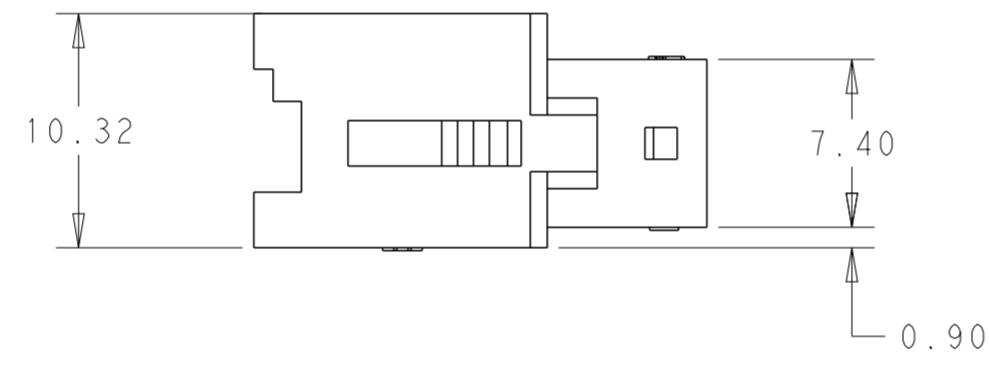

1-1969594-8 THROUGH 4-1969594-0  
DOUBLE LATCH

1969594-8 & 1-1969594-0  
SINGLE LATCH W/O CUTOUTS

1-1969594-2, 1-1969594-4 & 1-1969594-6  
SINGLE LATCH W/ CUTOUTS

1. MATERIAL: NYLON UL94 - V0  
COLOR: WHITE
2. ACCEPTS TE PIN CONTACTS  
P/N'S 2238007-( ) & 2238008-( )
3. HOUSING ACCEPTS OPTIONAL TPA  
P/N'S 1969541-( )
4. MATES WITH TE PLUG HOUSINGS  
P/N'S 1969540-( )

RECOMMENDED PANEL CUTOUT DIMENSIONS

POS	DIM.C	DIM.B	DIM.A	PART NO.
40	54.50	52.89	50.79	4-1969594-0
38	52.00	50.39	48.29	3-1969594-8
36	49.50	47.89	45.79	3-1969594-6
34	47.00	45.39	43.29	3-1969594-4
32	44.50	42.89	40.79	3-1969594-2
30	42.00	40.39	38.29	3-1969594-0
28	39.50	37.89	35.79	2-1969594-8
26	37.00	35.39	33.29	2-1969594-6
24	34.50	32.89	30.79	2-1969594-4
22	32.00	30.39	28.29	2-1969594-2
20	29.50	27.89	25.79	2-1969594-0
18	27.00	25.39	23.29	1-1969594-8
16	24.50	22.89	20.79	1-1969594-6
14	22.00	20.39	18.29	1-1969594-4
12	19.50	17.89	15.79	1-1969594-2
10	17.00	15.39	13.29	1-1969594-0
8	14.50	12.89	10.79	1969594-8

MATERIAL: SEE NOTES

PRODUCT SPEC: 108-2418  
 APPLICATION SPEC: 114-13315  
 WEIGHT: -

Customer Drawing

TE Connectivity  
 EP 2.5 DUAL ROW, RECEPTACLE HSG  
 WIRE TO WIRE, PANEL MOUNT

SIZE: A2  
 CAGE CODE: 00779  
 DRAWING NO: C-1969594  
 RESTRICTED TO: -