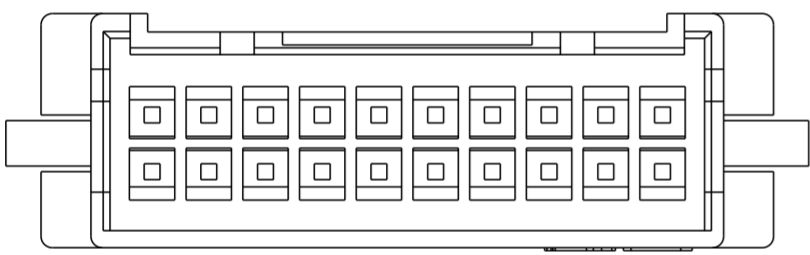

1-1969594-8 THROUGH 4-1969594-0  
DOUBLE LATCH

1969594-8 & 1-1969594-0  
SINGLE LATCH W/O CUTOUTS

1-1969594-2, 1-1969594-4 & 1-1969594-6  
SINGLE LATCH W/ CUTOUTS

1. MATERIAL: NYLON UL94 - V0  
COLOR: WHITE
2. ACCEPTS TE PIN CONTACTS  
P/N'S 2238007-( ) & 2238008-( )
3. HOUSING ACCEPTS OPTIONAL TPA  
P/N'S 1969541-( )
4. MATES WITH TE PLUG HOUSINGS  
P/N'S 1969540-( )

RECOMMENDED PANEL CUTOUT DIMENSIONS

POS	DIM.C	DIM.B	DIM.A	PART NO.
40	54.50	52.89	50.79	4-1969594-0
38	52.00	50.39	48.29	3-1969594-8
36	49.50	47.89	45.79	3-1969594-6
34	47.00	45.39	43.29	3-1969594-4
32	44.50	42.89	40.79	3-1969594-2
30	42.00	40.39	38.29	3-1969594-0
28	39.50	37.89	35.79	2-1969594-8
26	37.00	35.39	33.29	2-1969594-6
24	34.50	32.89	30.79	2-1969594-4
22	32.00	30.39	28.29	2-1969594-2
20	29.50	27.89	25.79	2-1969594-0
18	27.00	25.39	23.29	1-1969594-8
16	24.50	22.89	20.79	1-1969594-6
14	22.00	20.39	18.29	1-1969594-4
12	19.50	17.89	15.79	1-1969594-2
10	17.00	15.39	13.29	1-1969594-0
8	14.50	12.89	10.79	1969594-8