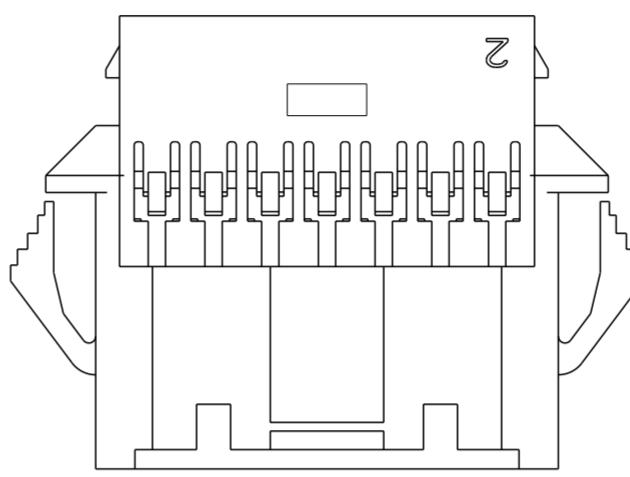

1-1969594-8 THROUGH 4-1969594-0  
DOUBLE LATCH

1969594-8 & 1-1969594-0  
SINGLE LATCH W/O CUTOUTS

1-1969594-2, 1-1969594-4 & 1-1969594-6  
SINGLE LATCH W/ CUTOUTS

1. MATERIAL: NYLON UL94 - V0  
COLOR: WHITE
2. ACCEPTS TE PIN CONTACTS  
P/N'S 2238007-( ) & 2238008-( )
3. HOUSING ACCEPTS OPTIONAL TPA  
P/N'S 1969541-( )
4. MATES WITH TE PLUG HOUSINGS  
P/N'S 1969540-( )

RECOMMENDED PANEL CUTOUT DIMENSIONS

POS	DIM.C	DIM.B	DIM.A	PART NO.
40	54.50	52.89	50.79	4-1969594-0
38	52.00	50.39	48.29	3-1969594-8
36	49.50	47.89	45.79	3-1969594-6
34	47.00	45.39	43.29	3-1969594-4
32	44.50	42.89	40.79	3-1969594-2
30	42.00	40.39	38.29	3-1969594-0
28	39.50	37.89	35.79	2-1969594-8
26	37.00	35.39	33.29	2-1969594-6
24	34.50	32.89	30.79	2-1969594-4
22	32.00	30.39	28.29	2-1969594-2
20	29.50	27.89	25.79	2-1969594-0
18	27.00	25.39	23.29	1-1969594-8
16	24.50	22.89	20.79	1-1969594-6
14	22.00	20.39	18.29	1-1969594-4
12	19.50	17.89	15.79	1-1969594-2
10	17.00	15.39	13.29	1-1969594-0
8	14.50	12.89	10.79	1969594-8

MATERIAL: SEE NOTES

PRODUCT SPEC: 108-2418  
 APPLICATION SPEC: 114-13315  
 WEIGHT: -

Customer Drawing

TE Connectivity  
 EP 2.5 DUAL ROW, RECEPTACLE HSG  
 WIRE TO WIRE, PANEL MOUNT

SIZE: A2  
 CAGE CODE: 00779  
 DRAWING NO: C-1969594  
 RESTRICTED TO: -