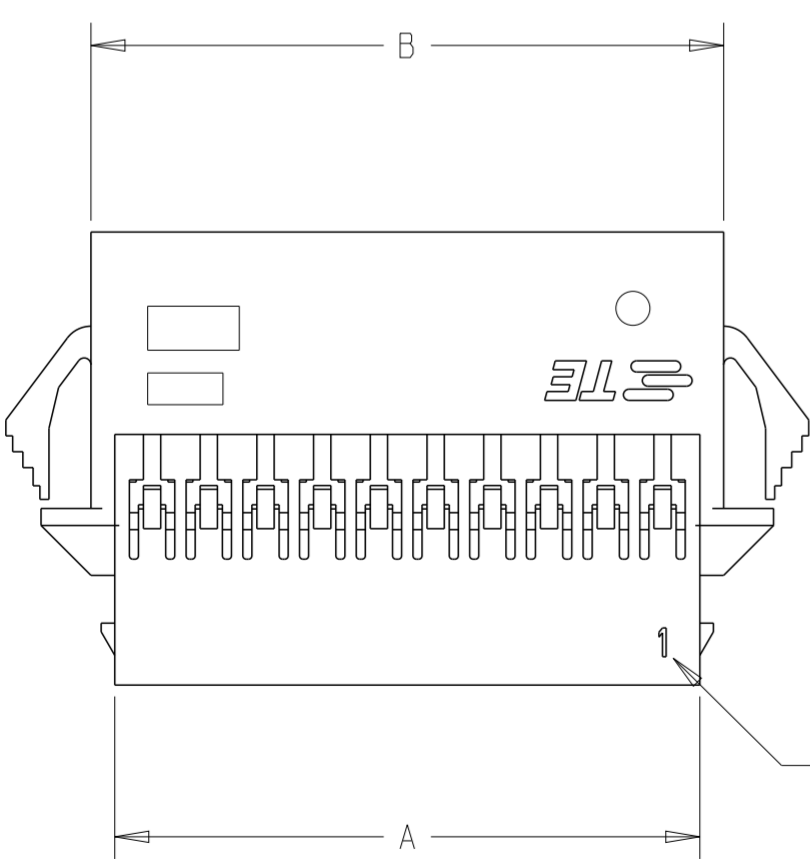

1-1969594-8 THROUGH 4-1969594-0  
DOUBLE LATCH

1969594-8 & 1-1969594-0  
SINGLE LATCH W/O CUTOUTS

1-1969594-2, 1-1969594-4 & 1-1969594-6  
SINGLE LATCH W/ CUTOUTS

1. MATERIAL: NYLON UL94 - V0  
COLOR: WHITE
2. ACCEPTS TE PIN CONTACTS  
P/N'S 2238007-( ) & 2238008-( )
3. HOUSING ACCEPTS OPTIONAL TPA  
P/N'S 1969541-( )
4. MATES WITH TE PLUG HOUSINGS  
P/N'S 1969540-( )

RECOMMENDED PANEL CUTOUT DIMENSIONS

POS	DIM.C	DIM.B	DIM.A	PART NO.
40	54.50	52.89	50.79	4-1969594-0
38	52.00	50.39	48.29	3-1969594-8
36	49.50	47.89	45.79	3-1969594-6
34	47.00	45.39	43.29	3-1969594-4
32	44.50	42.89	40.79	3-1969594-2
30	42.00	40.39	38.29	3-1969594-0
28	39.50	37.89	35.79	2-1969594-8
26	37.00	35.39	33.29	2-1969594-6
24	34.50	32.89	30.79	2-1969594-4
22	32.00	30.39	28.29	2-1969594-2
20	29.50	27.89	25.79	2-1969594-0
18	27.00	25.39	23.29	1-1969594-8
16	24.50	22.89	20.79	1-1969594-6
14	22.00	20.39	18.29	1-1969594-4
12	19.50	17.89	15.79	1-1969594-2
10	17.00	15.39	13.29	1-1969594-0
8	14.50	12.89	10.79	1969594-8

MATERIAL: SEE NOTES

PRODUCT SPEC: 108-2418  
 APPLICATION SPEC: 114-13315  
 WEIGHT: -

Customer Drawing

TE Connectivity  
 EP 2.5 DUAL ROW, RECEPTACLE HSG  
 WIRE TO WIRE, PANEL MOUNT

SIZE: A2  
 CAGE CODE: 00779  
 DRAWING NO: C-1969594  
 RESTRICTED TO: -