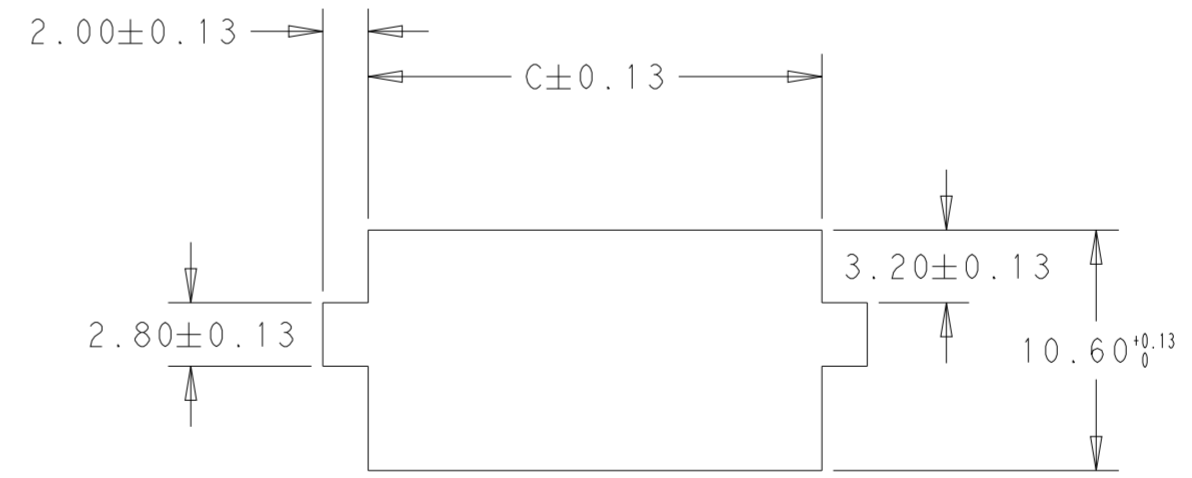

1-1969594-8 THROUGH 4-1969594-0  
DOUBLE LATCH

1969594-8 & 1-1969594-0  
SINGLE LATCH W/O CUTOUTS

1-1969594-2, 1-1969594-4 & 1-1969594-6  
SINGLE LATCH W/ CUTOUTS

1. MATERIAL: NYLON UL94 - V0  
COLOR: WHITE
2. ACCEPTS TE PIN CONTACTS  
P/N'S 2238007-( ) & 2238008-( )
3. HOUSING ACCEPTS OPTIONAL TPA  
P/N'S 1969541-( )
4. MATES WITH TE PLUG HOUSINGS  
P/N'S 1969540-( )

RECOMMENDED PANEL CUTOUT DIMENSIONS

POS	DIM.C	DIM.B	DIM.A	PART NO.
40	54.50	52.89	50.79	4-1969594-0
38	52.00	50.39	48.29	3-1969594-8
36	49.50	47.89	45.79	3-1969594-6
34	47.00	45.39	43.29	3-1969594-4
32	44.50	42.89	40.79	3-1969594-2
30	42.00	40.39	38.29	3-1969594-0
28	39.50	37.89	35.79	2-1969594-8
26	37.00	35.39	33.29	2-1969594-6
24	34.50	32.89	30.79	2-1969594-4
22	32.00	30.39	28.29	2-1969594-2
20	29.50	27.89	25.79	2-1969594-0
18	27.00	25.39	23.29	1-1969594-8
16	24.50	22.89	20.79	1-1969594-6
14	22.00	20.39	18.29	1-1969594-4
12	19.50	17.89	15.79	1-1969594-2
10	17.00	15.39	13.29	1-1969594-0
8	14.50	12.89	10.79	1969594-8

MATERIAL: SEE NOTES

PRODUCT SPEC: 108-2418  
 APPLICATION SPEC: 114-13315  
 WEIGHT: -

Customer Drawing

TE Connectivity  
 EP 2.5 DUAL ROW, RECEPTACLE HSG  
 WIRE TO WIRE, PANEL MOUNT

SIZE: A2  
 CAGE CODE: 00779  
 DRAWING NO: C-1969594  
 RESTRICTED TO: -