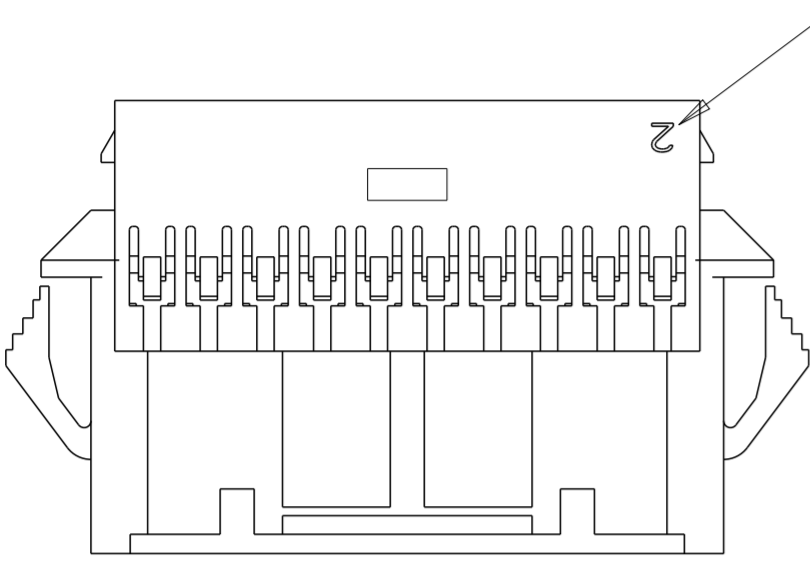

1-1969594-8 THROUGH 4-1969594-0  
DOUBLE LATCH

1969594-8 & 1-1969594-0  
SINGLE LATCH W/O CUTOUTS

1-1969594-2, 1-1969594-4 & 1-1969594-6  
SINGLE LATCH W/ CUTOUTS

1. MATERIAL: NYLON UL94 - V0  
COLOR: WHITE
2. ACCEPTS TE PIN CONTACTS  
P/N'S 2238007-( ) & 2238008-( )
3. HOUSING ACCEPTS OPTIONAL TPA  
P/N'S 1969541-( )
4. MATES WITH TE PLUG HOUSINGS  
P/N'S 1969540-( )

RECOMMENDED PANEL CUTOUT DIMENSIONS

POS	DIM.C	DIM.B	DIM.A	PART NO.
40	54.50	52.89	50.79	4-1969594-0
38	52.00	50.39	48.29	3-1969594-8
36	49.50	47.89	45.79	3-1969594-6
34	47.00	45.39	43.29	3-1969594-4
32	44.50	42.89	40.79	3-1969594-2
30	42.00	40.39	38.29	3-1969594-0
28	39.50	37.89	35.79	2-1969594-8
26	37.00	35.39	33.29	2-1969594-6
24	34.50	32.89	30.79	2-1969594-4
22	32.00	30.39	28.29	2-1969594-2
20	29.50	27.89	25.79	2-1969594-0
18	27.00	25.39	23.29	1-1969594-8
16	24.50	22.89	20.79	1-1969594-6
14	22.00	20.39	18.29	1-1969594-4
12	19.50	17.89	15.79	1-1969594-2
10	17.00	15.39	13.29	1-1969594-0
8	14.50	12.89	10.79	1969594-8

MATERIAL: SEE NOTES

PRODUCT SPEC: 108-2418  
 APPLICATION SPEC: 114-13315  
 WEIGHT: -

Customer Drawing

TE Connectivity  
 EP 2.5 DUAL ROW, RECEPTACLE HSG  
 WIRE TO WIRE, PANEL MOUNT

SIZE: A2  
 CAGE CODE: 00779  
 DRAWING NO: C-1969594  
 RESTRICTED TO: -