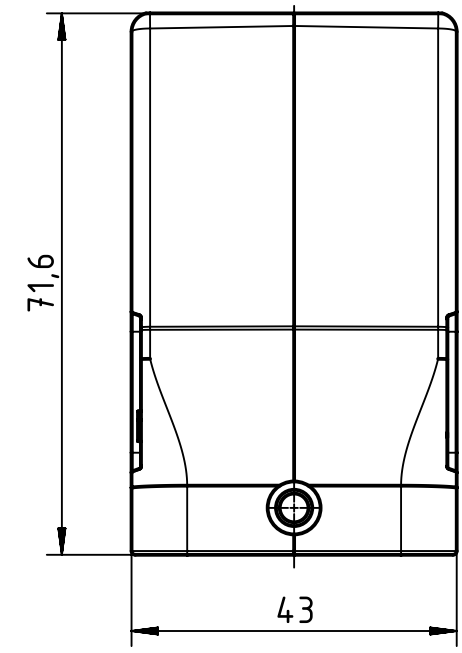

1 2 3 4 5 6

A

B

C

D

	All Dimensions in mm Original Size DIN A4	Scale 1:1		Free size tol.		Ref.	
						Sub.	
	All rights reserved Department EL PD - DE	Created by RULLKOETTER	Inspected by BERGHORN	Standardisation TIEMANNA	Date 2013-09-17	State Final Release	
		Title Han M Hood Top Entry LC 2 Pegs M32					Doc-Key / ECM-Nr. 100125962/UGD/005/A 500000066417
HARTING Electric GmbH & Co. KG D-32339 Espelkamp		Type TB	Number 19 37 006 0447			Rev. A	Page 1/1