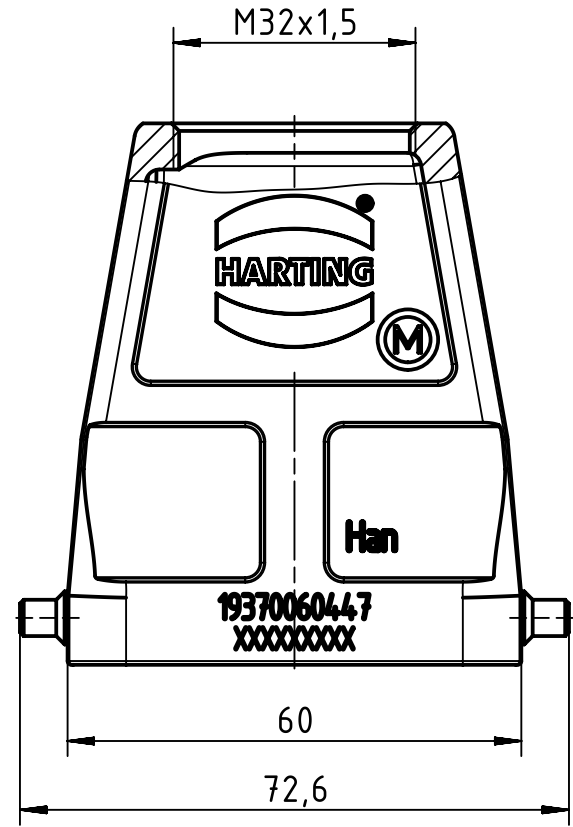

1 2 3 4 5 6

A

B

C

D

	All Dimensions in mm Original Size DIN A4	Scale 1:1		Free size tol.		Ref.	
						Sub.	
	All rights reserved Department EL PD - DE	Created by RULLKOETTER	Inspected by BERGHORN	Standardisation TIEMANNA	Date 2013-09-17	State Final Release	
		Title Han M Hood Top Entry LC 2 Pegs M32					Doc-Key / ECM-Nr. 100125962/UGD/005/A 500000066417
HARTING Electric GmbH & Co. KG D-32339 Espelkamp		Type TB	Number 19 37 006 0447			Rev. A	Page 1/1