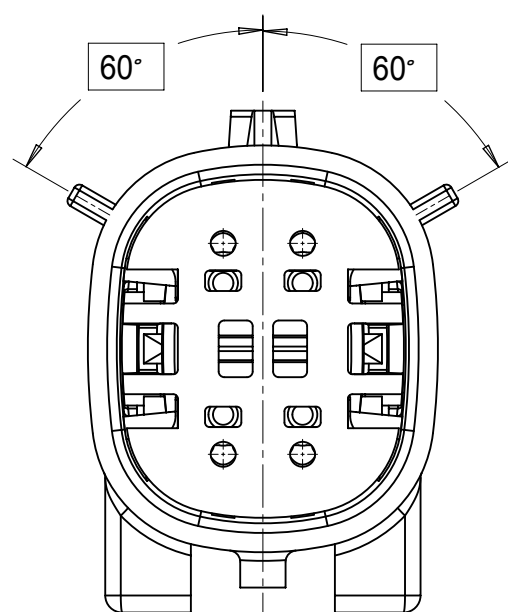

SHEET DESCRIPTION
CONFIGURATIONS

2X2 - STANDARD (STD)

2X2 - UL V0*

2X3 - STANDARD (STD)

2X3 - LENGTHENED

2X4 - STANDARD (STD)

2X6 - STANDARD (STD)

2X8 - STANDARD (STD)

2X10 - STANDARD (STD)

2X10 - UL V0*

UL V0 UNIQUE FEATURE
Partial1
SCALE 10:1

* MINOR GEOMETRY CHANGE THAN STANDARD CONFIGURATION.
SEE NOTE 2a FOR MORE INFORMATION

SYMBOLS	THIS DRAWING CONTAINS INFORMATION THAT IS PROPRIETARY TO MOLEX ELECTRONIC TECHNOLOGIES, LLC AND SHOULD NOT BE USED WITHOUT WRITTEN PERMISSION		CURRENT REV DESC:				
	DIMENSION UNITS	SCALE					
▽ = 0	mm	1.5:1	GENERAL TOLERANCES (UNLESS SPECIFIED)		INITIAL REVISION:		
▽ = 0	ANGULAR TOL ± 1.0°		4 PLACES ±		DRWN: APROFFITT 2014/04/28		
▽ = 0	3 PLACES ±		2 PLACES ± 0.1		APPR: VKOSHY 2014/05/14		
▽ = 0	1 PLACE ± 0.2		0 PLACES ±		DRAFT WHERE APPLICABLE MUST REMAIN WITHIN DIMENSIONS		
▽ = 0	THIRD ANGLE PROJECTION		DRAWING		SERIES		
▽ = 0	A1-SIZE		33482		MATERIAL NUMBER		
					CUSTOMER		SHEET NUMBER
					GENERAL MARKET		2 OF 11

SHEET DESCRIPTION
KEY CONFIGURATIONS

2X2

KEY A

KEY B

KEY C

KEY D

2X3

KEY A

KEY B

KEY C

KEY D

2X4

KEY A

KEY B

KEY C

KEY D