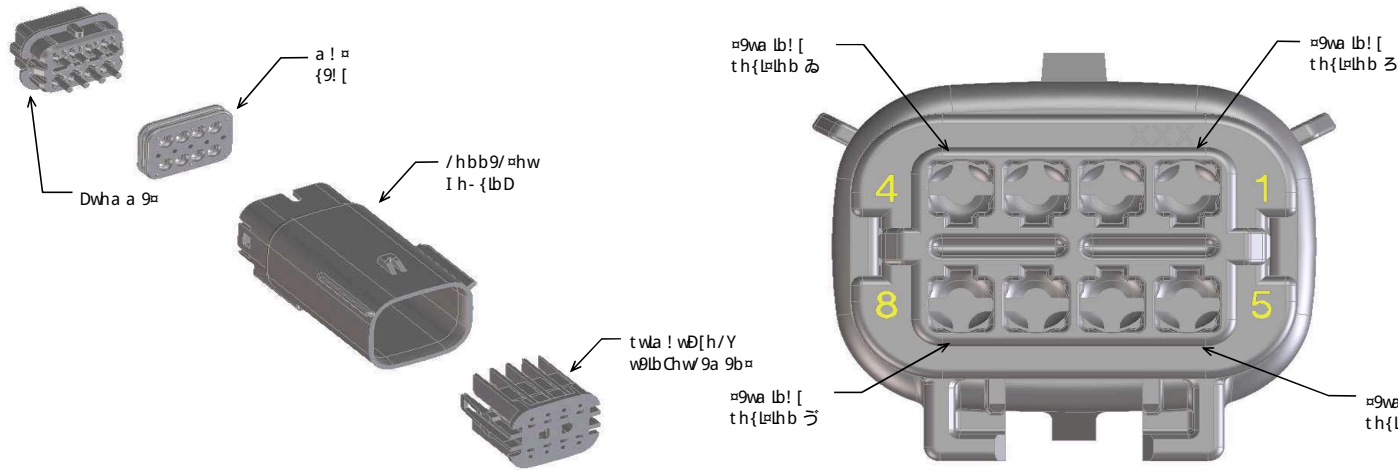

NK150 2X4 BLADE SEALED ASSEMBLY MAT SEAL
BCM AND PIN OUT SHEET

ABBREVIATION	DESCRIPTION	COLOR	MATERIAL
A- BLK	HOUSING KEYING OPTION A	BLACK	SPS/NYLON GF20
B- LG	HOUSING KEYING OPTION B	LIGHT GRAY	SPS/NYLON GF20
C- BR	HOUSING KEYING OPTION C	BROWN	SPS/NYLON GF20
D- GR	HOUSING KEYING OPTION D	GREEN	SPS/NYLON GF20
C- DG	HOUSING KEYING OPTION C	DARK GRAY	SPS/NYLON GF20
D- SG	HOUSING KEYING OPTION D	STONE GRAY	SPS/NYLON GF20
A- YW	HOUSING KEYING OPTION A	YELLOW	SPS/NYLON GF20
GCP	GROMMET CAP (PLUGGED)	BLACK	SPS/NYLON GF20
GCO	GROMMET CAP (OPEN)	BLACK	SPS/NYLON GF20
PLR	PLR	NATURAL	SPS/NYLON GF20
MR	MAT SEAL	RUST RED	INHERENTLY LUBRICATED SILICONE
MB	MAT SEAL	ROYAL BLUE	INHERENTLY LUBRICATED SILICONE

FOR ADDITIONAL INFORMATION SEE SD-33482-0001