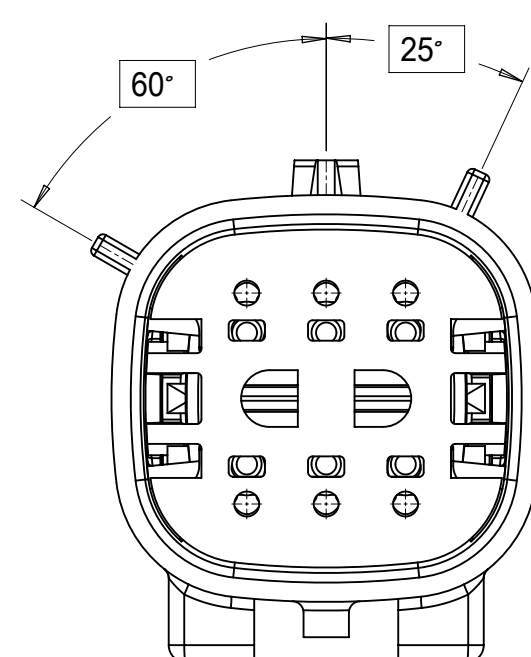

SHEET DESCRIPTION
CONFIGURATIONS

2X2 - STANDARD (STD)

2X2 - UL V0*

2X3 - STANDARD (STD)

2X3 - LENGTHENED

2X4 - STANDARD (STD)

2X6 - STANDARD (STD)

2X8 - STANDARD (STD)

2X10 - STANDARD (STD)

2X10 - UL V0*

UL V0 UNIQUE FEATURE
Partial1
SCALE 10:1

* MINOR GEOMETRY CHANGE THAN STANDARD CONFIGURATION.
SEE NOTE 2a FOR MORE INFORMATION

SYMBOLS	THIS DRAWING CONTAINS INFORMATION THAT IS PROPRIETARY TO MOLEX ELECTRONIC TECHNOLOGIES, LLC AND SHOULD NOT BE USED WITHOUT WRITTEN PERMISSION		CURRENT REV DESC:				
	DIMENSION UNITS	SCALE					
▽ = 0	mm	1.5:1	GENERAL TOLERANCES (UNLESS SPECIFIED)		INITIAL REVISION:		
▽ = 0	ANGULAR TOL ± 1.0°		4 PLACES ±		DRWN: APROFFITT 2014/04/28		
▽ = 0	3 PLACES ±		2 PLACES ± 0.1		APPR: VKOSHY 2014/05/14		
▽ = 0	1 PLACE ± 0.2		0 PLACES ±		DRAFT WHERE APPLICABLE MUST REMAIN WITHIN DIMENSIONS		
▽ = 0	THIRD ANGLE PROJECTION		DRAWING		SERIES		
▽ = 0	A1-SIZE		33482		MATERIAL NUMBER		
					CUSTOMER		SHEET NUMBER
					GENERAL MARKET		2 OF 11

SHEET DESCRIPTION
KEY CONFIGURATIONS

2X2

KEY A

KEY B

KEY C

KEY D

2X3

KEY A

KEY B

KEY C

KEY D

2X4

KEY A

KEY B

KEY C

KEY D