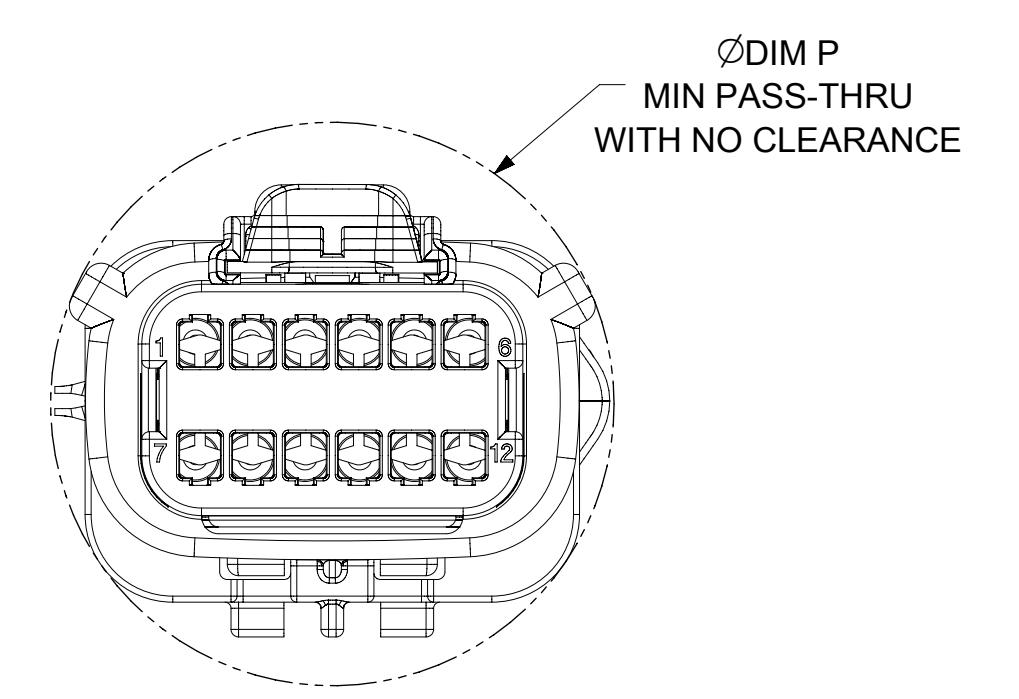

SHEET DESCRIPTION
SCHLEMMER BACKSHELL CONFIGURATIONS

CKT	BLADE CONFIGURATION	RECEPTACLE CONFIGURATION	DIMENSIONS				
			M	N	P	R	T
2X3	STANDARD	STANDARD	106.83	32.75	31.75	29.00	29.50
	LENGTHENED		108.71				
2X4	STANDARD	STANDARD	106.83	33.50	31.90	30.70	30.70
2X6	STANDARD	STANDARD	106.83	37.84	37.27	35.83	36.83

BLADE SEALED ASSEMBLY WITH BLADE BACKSHELL

SYMBOLS THIS DRAWING CONTAINS INFORMATION THAT IS PROPRIETARY TO MOLEX ELECTRONIC TECHNOLOGIES, LLC AND SHOULD NOT BE USED WITHOUT WRITTEN PERMISSION DIMENSION UNITS: mm SCALE: 2:1 GENERAL TOLERANCES (UNLESS SPECIFIED): ANGULAR TOL: ± 1.0° 4 PLACES: ± 3 PLACES: ± 2 PLACES: ± 0.1 1 PLACE: ± 0.2 0 PLACES: ± DRAFT WHERE APPLICABLE MUST REMAIN WITHIN DIMENSIONS	CURRENT REV DESC:		 MX150 BLADE DUAL ROW SEALED ASSEMBLY MAT SEAL PRODUCT CUSTOMER DRAWING	
	EC NO: 171650 DRWN: PMANJUNATHAC 2018/01/03 CHK'D: MVANSLAMBROU 2018/02/16 APPR: MVANSLAMBROU 2018/02/16			DOCUMENT NUMBER: SD-33482-0001 DOC TYPE: PSD DOC PART: 001 REVISION: E2
	INITIAL REVISION: DRWN: APROFFITT 2014/04/28 APPR: VKOSHY 2014/05/14			MATERIAL NUMBER: 33482 CUSTOMER: GENERAL MARKET SHEET NUMBER: 10 OF 11
	THIRD ANGLE PROJECTION 			DRAWING: A1-SIZE SERIES: 33482