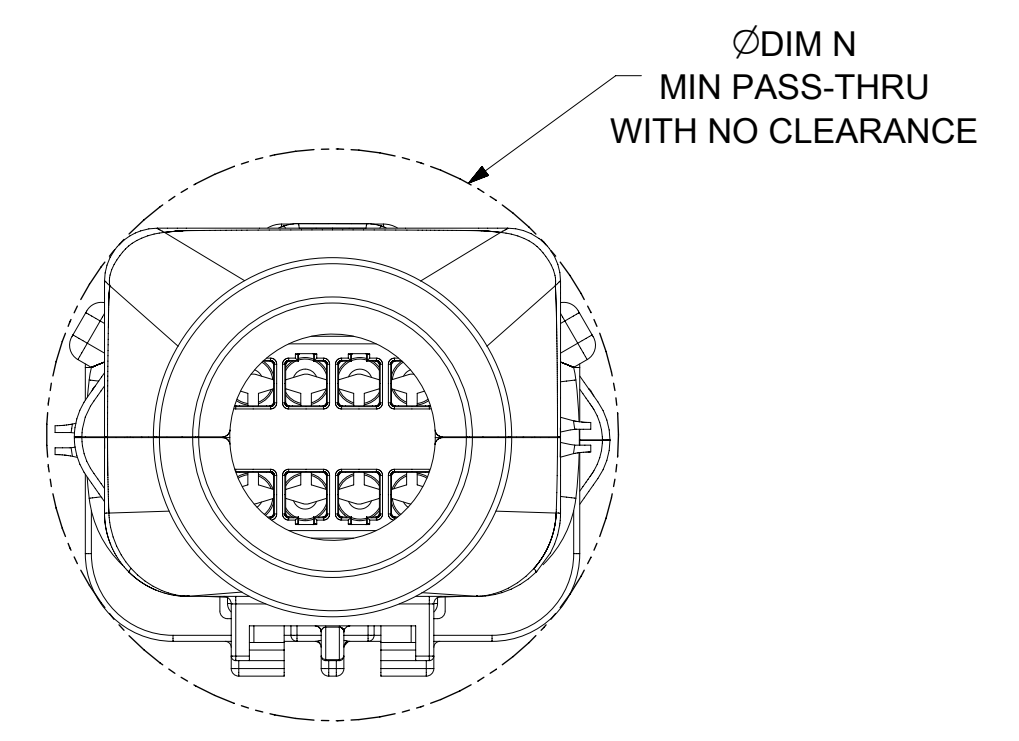

- BACKSHELL FEATURES
- 1 - WITH RIBS
 - 2 - WITHOUT RIBS
 - 3 - 90° ADAPTOR

MX150 CIRCUIT SIZE 04, 06, 08, 12, 16, 20

SYMBOLS	THIS DRAWING CONTAINS INFORMATION THAT IS PROPRIETARY TO MOLEX ELECTRONIC TECHNOLOGIES, LLC AND SHOULD NOT BE USED WITHOUT WRITTEN PERMISSION		CURRENT REV DESC:				
	DIMENSION UNITS	SCALE					
▽ = 0	mm	1.5:1	DRWN: APROFFITT 2014/04/28	SD-33482-0001			
▽ = 0	GENERAL TOLERANCES (UNLESS SPECIFIED)		CHK'D: MVANSLAMBROU 2018/02/16				
▽ = 0	ANGULAR TOL ± 1.0°		APPR: MVANSLAMBROU 2018/02/16	PRODUCT CUSTOMER DRAWING			
▽ = 0	4 PLACES	±	INITIAL REVISION:	DOCUMENT NUMBER			
▽ = 0	3 PLACES	±	DRWN: APROFFITT 2014/04/28	SD-33482-0001			
▽ = 0	2 PLACES	± 0.1	APPR: VKOSHY 2014/05/14	PSD 001 E2			
▽ = 0	1 PLACE	± 0.2	THIRD ANGLE PROJECTION		MATERIAL NUMBER		CUSTOMER
▽ = 0	0 PLACES	±	DRAWING		SERIES		SHEET NUMBER
▽ = 0	DRAFT WHERE APPLICABLE MUST REMAIN WITHIN DIMENSIONS		A1-SIZE		33482		GENERAL MARKET
▽ = 0							7 OF 11

SHEET DESCRIPTION
SCHLEMMER BACKSHELL CONFIGURATIONS

CKT	BLADE CONFIGURATION	RECEPTACLE CONFIGURATION	DIMENSIONS				
			M	N	P	R	T
2X3	STANDARD	STANDARD	106.83	32.75	31.75	29.00	29.50
	LENGTHENED		108.71				
2X4	STANDARD	STANDARD	106.83	33.50	31.90	30.70	30.70
2X6	STANDARD	STANDARD	106.83	37.84	37.27	35.83	36.83