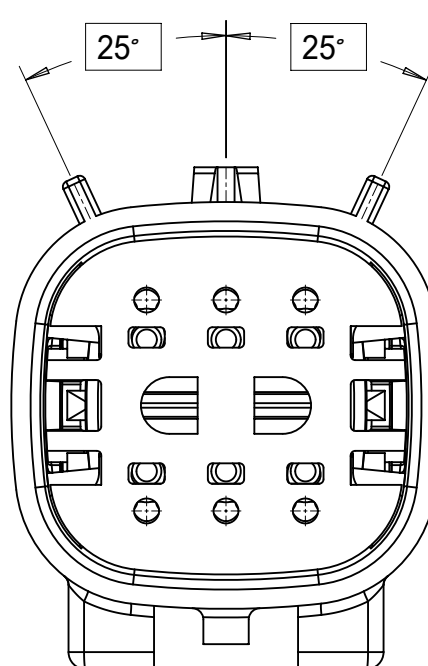

SHEET DESCRIPTION
CONFIGURATIONS

2X2 - STANDARD (STD)

2X2 - UL V0*

2X3 - STANDARD (STD)

2X3 - LENGTHENED

2X4 - STANDARD (STD)

2X6 - STANDARD (STD)

2X8 - STANDARD (STD)

2X10 - STANDARD (STD)

2X10 - UL V0*

UL V0 UNIQUE FEATURE
Partial1
SCALE 10:1

* MINOR GEOMETRY CHANGE THAN STANDARD CONFIGURATION.
SEE NOTE 2a FOR MORE INFORMATION

SYMBOLS	THIS DRAWING CONTAINS INFORMATION THAT IS PROPRIETARY TO MOLEX ELECTRONIC TECHNOLOGIES, LLC AND SHOULD NOT BE USED WITHOUT WRITTEN PERMISSION		CURRENT REV DESC:				
	DIMENSION UNITS	SCALE					
▽ = 0	mm	1.5:1	GENERAL TOLERANCES (UNLESS SPECIFIED)		INITIAL REVISION:		
▽ = 0	ANGULAR TOL ± 1.0°		4 PLACES ±		DRWN: APROFFITT 2014/04/28		
▽ = 0	3 PLACES ±		2 PLACES ± 0.1		APPR: VKOSHY 2014/05/14		
▽ = 0	1 PLACE ± 0.2		0 PLACES ±		DRAFT WHERE APPLICABLE MUST REMAIN WITHIN DIMENSIONS		
▽ = 0	THIRD ANGLE PROJECTION		DRAWING		SERIES		
▽ = 0	A1-SIZE		33482		MATERIAL NUMBER		
					CUSTOMER		SHEET NUMBER
					GENERAL MARKET		2 OF 11

SHEET DESCRIPTION
KEY CONFIGURATIONS

2X2

KEY A

KEY B

KEY C

KEY D

2X3

KEY A

KEY B

KEY C

KEY D

2X4

KEY A

KEY B

KEY C

KEY D