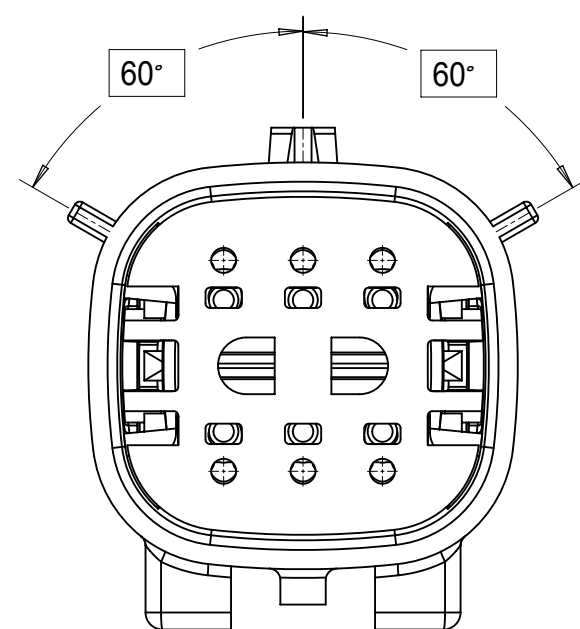

2X10 - STANDARD (STD)

2X10 - UL V0*

UL V0 UNIQUE FEATURE
Partial1
SCALE 10:1

* MINOR GEOMETRY CHANGE THAN STANDARD CONFIGURATION.
SEE NOTE 2a FOR MORE INFORMATION

SYMBOLS	THIS DRAWING CONTAINS INFORMATION THAT IS PROPRIETARY TO MOLEX ELECTRONIC TECHNOLOGIES, LLC AND SHOULD NOT BE USED WITHOUT WRITTEN PERMISSION		CURRENT REV DESC:				
	DIMENSION UNITS	SCALE					
▽ = 0	mm	1.5:1	GENERAL TOLERANCES (UNLESS SPECIFIED)		INITIAL REVISION:		
▽ = 0	ANGULAR TOL ± 1.0°		4 PLACES ±		DRWN: APROFFITT 2014/04/28		
▽ = 0	3 PLACES ±		2 PLACES ± 0.1		APPR: VKOSHY 2014/05/14		
▽ = 0	1 PLACE ± 0.2		0 PLACES ±		DRAFT WHERE APPLICABLE MUST REMAIN WITHIN DIMENSIONS		
▽ = 0	THIRD ANGLE PROJECTION		DRAWING		SERIES		
▽ = 0	A1-SIZE		33482		MATERIAL NUMBER		
					CUSTOMER		SHEET NUMBER
					GENERAL MARKET		2 OF 11

SHEET DESCRIPTION
KEY CONFIGURATIONS

2X2

KEY A

KEY B

KEY C

KEY D

2X3

KEY A

KEY B

KEY C

KEY D

2X4

KEY A

KEY B

KEY C

KEY D