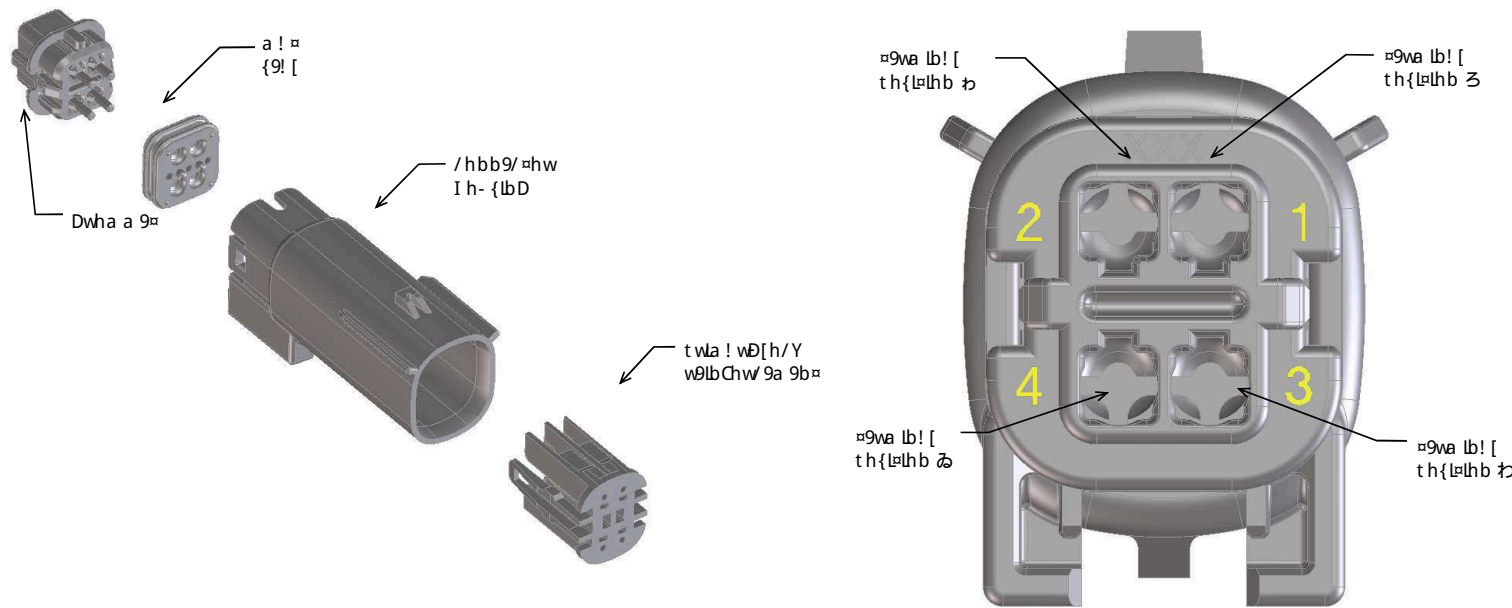

MX150 2X2 BLADE SEALED ASSEMBLY MAT SEAL
BOM AND PIN OUT SHEET

FOR ADDITIONAL INFORMATION SEE SD-33482-0001

ABBREVIATION	DESCRIPTION	COLOR	MATERIAL
A- BLK	HOUSING KEYING OPTION A	BLACK	SPS/NYLON GF20
B- LG	HOUSING KEYING OPTION B	LIGHT GRAY	SPS/NYLON GF20
C- BR	HOUSING KEYING OPTION C	BROWN	SPS/NYLON GF20
D- GR	HOUSING KEYING OPTION D	GREEN	SPS/NYLON GF20
C- DG	HOUSING KEYING OPTION C	DARK GRAY	SPS/NYLON GF20
D- SG	HOUSING KEYING OPTION D	STONE GRAY	SPS/NYLON GF20
A- YW	HOUSING KEYING OPTION A	YELLOW	SPS/NYLON GF20
GCP	GROMMET CAP (PLUGGED)	BLACK	SPS/NYLON GF20
GCO	GROMMET CAP (OPEN)	BLACK	SPS/NYLON GF20
PLR	PLR	NATURAL	SPS/NYLON GF20
M	MAT SEAL	ROYAL BLUE	INHERENTLY LUBRICATED SILICONE