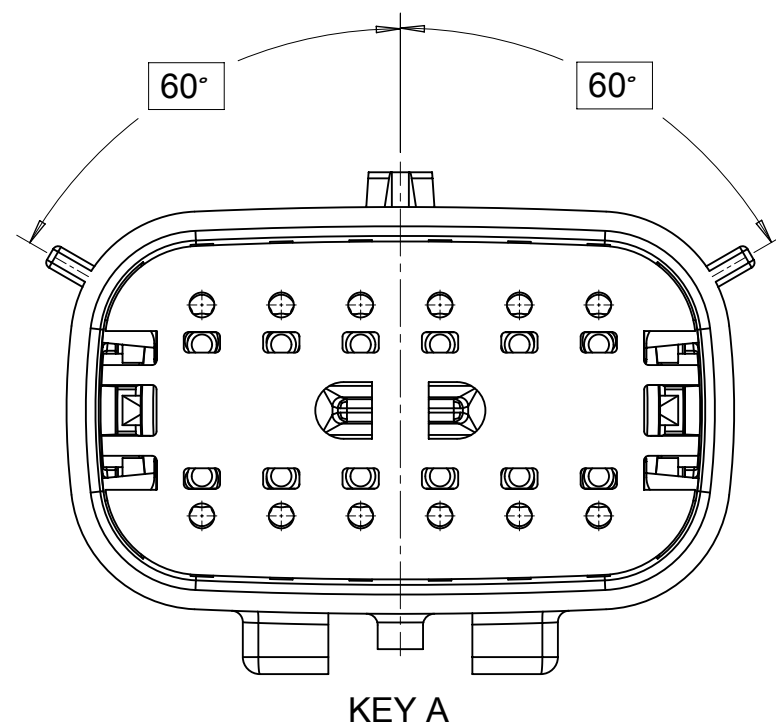

SHEET DESCRIPTION
CONFIGURATIONS

2X2 - STANDARD (STD)

2X2 - UL V0*

2X3 - STANDARD (STD)

2X3 - LENGTHENED

2X4 - STANDARD (STD)

2X6 - STANDARD (STD)

2X8 - STANDARD (STD)

SHEET DESCRIPTION
KEY CONFIGURATIONS

2X2

KEY A

KEY B

KEY C

KEY D

2X3

KEY A

KEY B

KEY C

KEY D

2X4

KEY A

KEY B

KEY C

KEY D

SHEET DESCRIPTION
KEY CONFIGURATIONS CONT.

2X6

KEY A

KEY B

KEY C

KEY D

2X8

KEY A