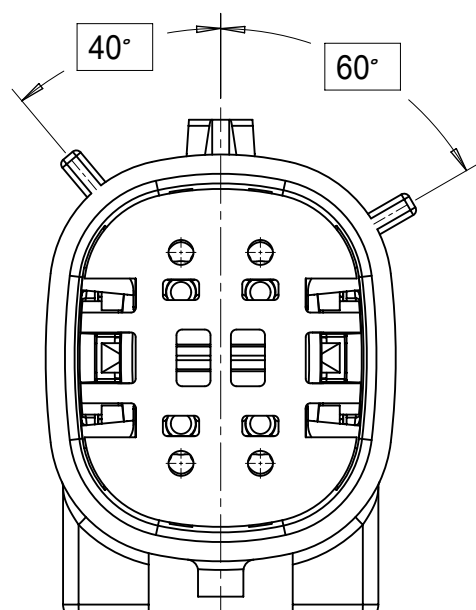

SHEET DESCRIPTION
CONFIGURATIONS

2X2 - STANDARD (STD)

2X2 - UL V0*

2X3 - STANDARD (STD)

2X3 - LENGTHENED

2X4 - STANDARD (STD)

2X6 - STANDARD (STD)

2X8 - STANDARD (STD)

2X10 - STANDARD (STD)

2X10 - UL V0*

UL V0 UNIQUE FEATURE
Partial1
SCALE 10:1

* MINOR GEOMETRY CHANGE THAN STANDARD CONFIGURATION.
SEE NOTE 2a FOR MORE INFORMATION

SYMBOLS	THIS DRAWING CONTAINS INFORMATION THAT IS PROPRIETARY TO MOLEX ELECTRONIC TECHNOLOGIES, LLC AND SHOULD NOT BE USED WITHOUT WRITTEN PERMISSION		CURRENT REV DESC:				
	DIMENSION UNITS	SCALE					
▽ = 0	mm	1.5:1	GENERAL TOLERANCES (UNLESS SPECIFIED)		INITIAL REVISION:		
▽ = 0	ANGULAR TOL ± 1.0°		4 PLACES ±		DRWN: APROFFITT 2014/04/28		
▽ = 0	3 PLACES ±		2 PLACES ± 0.1		APPR: VKOSHY 2014/05/14		
▽ = 0	1 PLACE ± 0.2		0 PLACES ±		DRAFT WHERE APPLICABLE MUST REMAIN WITHIN DIMENSIONS		
▽ = 0	THIRD ANGLE PROJECTION		DRAWING		SERIES		
▽ = 0	A1-SIZE		33482		MATERIAL NUMBER		
					CUSTOMER		SHEET NUMBER
					GENERAL MARKET		2 OF 11

SHEET DESCRIPTION
KEY CONFIGURATIONS

2X2

KEY A

KEY B

KEY C

KEY D

2X3

KEY A

KEY B

KEY C

KEY D

2X4

KEY A

KEY B

KEY C

KEY D