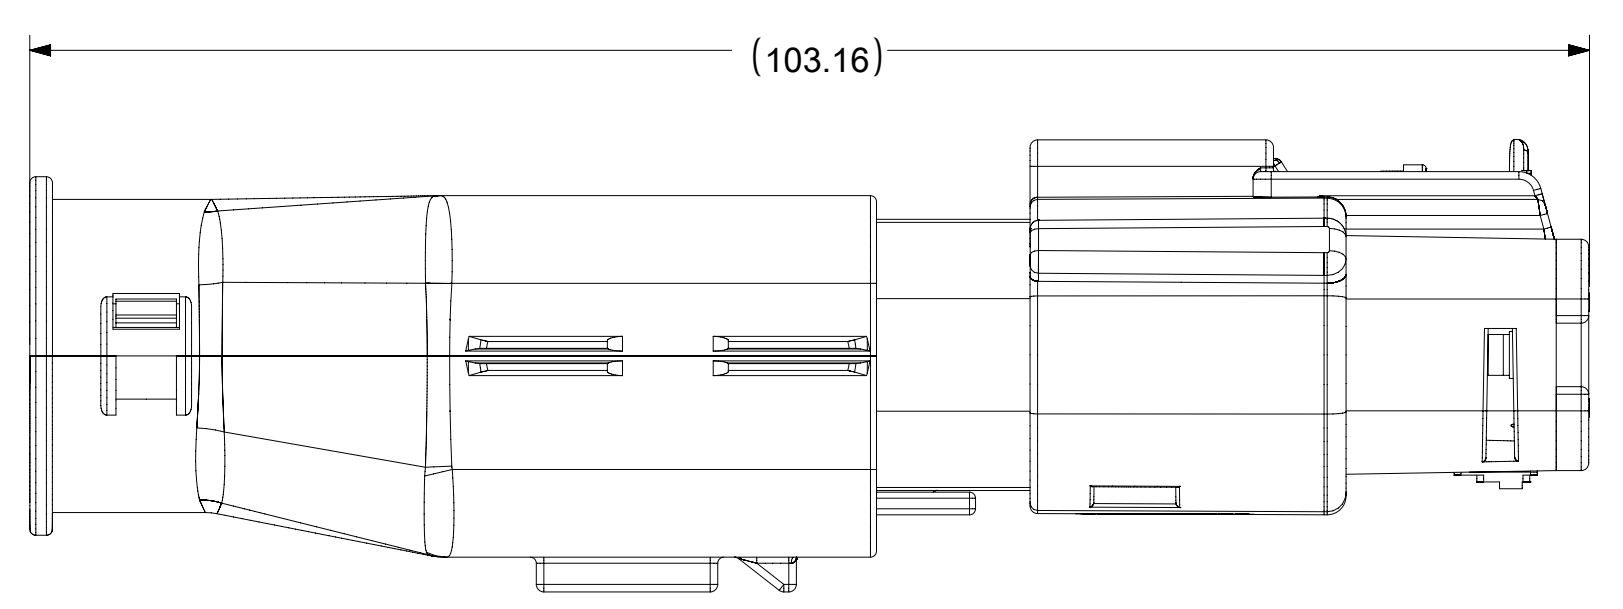

SHEET DESCRIPTION
SCHLEMMER BACKSHELL CONFIGURATIONS

CKT	BLADE CONFIGURATION	RECEPTACLE CONFIGURATION	DIMENSIONS				
			M	N	P	R	T
2X3	STANDARD	STANDARD	106.83	32.75	31.75	29.00	29.50
	LENGTHENED		108.71				
2X4	STANDARD	STANDARD	106.83	33.50	31.90	30.70	30.70
2X6	STANDARD	STANDARD	106.83	37.84	37.27	35.83	36.83

BLADE SEALED ASSEMBLY WITH BLADE BACKSHELL

SYMBOLS THIS DRAWING CONTAINS INFORMATION THAT IS PROPRIETARY TO MOLEX ELECTRONIC TECHNOLOGIES, LLC AND SHOULD NOT BE USED WITHOUT WRITTEN PERMISSION DIMENSION UNITS: mm SCALE: 2:1 GENERAL TOLERANCES (UNLESS SPECIFIED): ANGULAR TOL: ± 1.0° 4 PLACES: ± 3 PLACES: ± 2 PLACES: ± 0.1 1 PLACE: ± 0.2 0 PLACES: ± DRAFT WHERE APPLICABLE MUST REMAIN WITHIN DIMENSIONS	CURRENT REV DESC:		 MX150 BLADE DUAL ROW SEALED ASSEMBLY MAT SEAL PRODUCT CUSTOMER DRAWING	
	EC NO: 171650 DRWN: PMANJUNATHAC 2018/01/03 CHK'D: MVANSLAMBROU 2018/02/16 APPR: MVANSLAMBROU 2018/02/16			DOCUMENT NUMBER: SD-33482-0001 DOC TYPE: PSD DOC PART: 001 REVISION: E2
	INITIAL REVISION: DRWN: APROFFITT 2014/04/28 APPR: VKOSHY 2014/05/14			MATERIAL NUMBER: 33482 CUSTOMER: GENERAL MARKET SHEET NUMBER: 10 OF 11
	THIRD ANGLE PROJECTION 			DRAWING: A1-SIZE SERIES: 33482