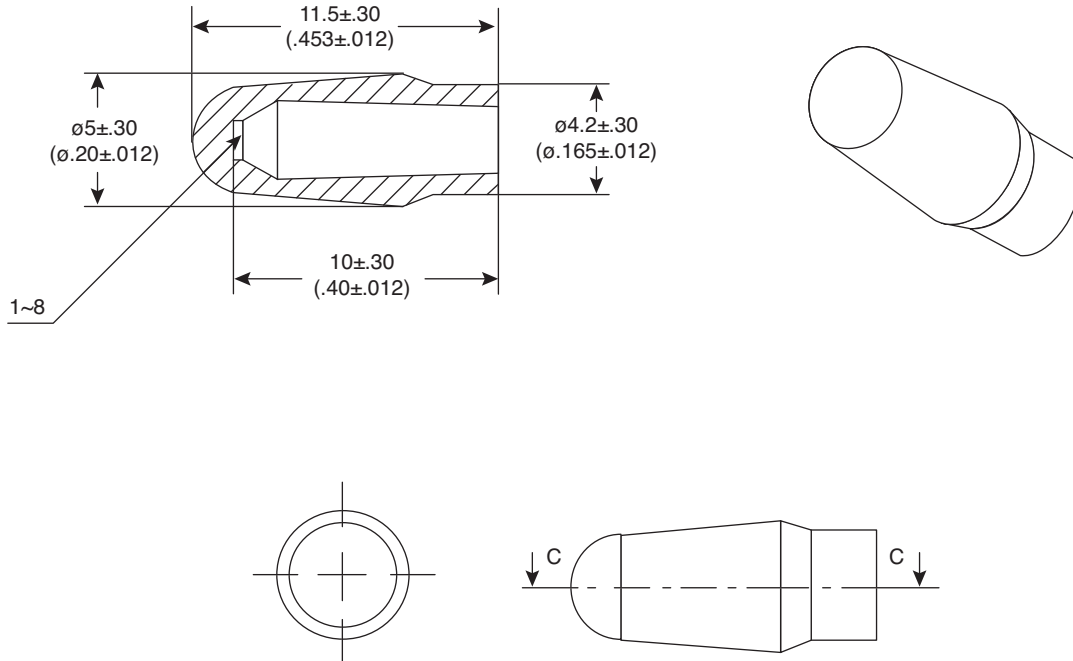

Dimensions: mm (in.)

Mouser Stock No.	Color
108-00323-EV	Red
108-00332-EV	Black
108-00341-EV	White
108-00357-EV	Blue
108-00365-EV	Yellow
108-00376-EV	Green

Note:

- RoHS Compliant

Toggle Switch Caps

108-00323-EV, 108-00332-EV, 108-00341-EV,
108-00357-EV, 108-00365-EV, 108-00376-EV