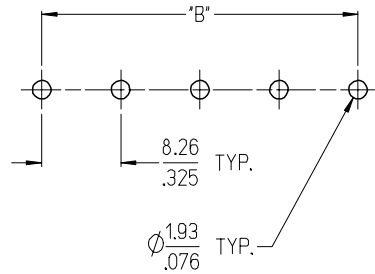

10 9 8 7 6 5 4 3 2 1

NO. OF CIRCUITS	DIM. "A"		DIM. "B"		DIM. "C"		DIM. "D"		ASSEMBLY MATERIAL NO. (STANDARD)	ASSEMBLY MATERIAL NO. (-49 OPT)	ASSEMBLY MATERIAL NO. (-50 OPT)
	mm	in	mm	in	mm	in	mm	in			
02	32.6	1.29	8.26	.325	24.77	.975	18.4	.73	387044002	387044402	387044802
03	40.9	1.61	16.51	.650	33.02	1.300	26.7	1.05	387044003	387044403	387044803
04	49.1	1.94	24.77	.975	41.28	1.625	34.9	1.38	387044004	387044404	387044804
05	57.4	2.26	33.02	1.300	49.53	1.950	43.2	1.70	387044005	387044405	387044805
06	65.7	2.59	41.28	1.625	57.79	2.275	51.4	2.03	387044006	387044406	387044806
07	73.9	2.91	49.53	1.950	66.04	2.600	59.7	2.35	387044007	387044407	387044807
08	82.2	3.24	57.79	2.275	74.30	2.925	67.9	2.68	387044008	387044408	387044808
09	90.4	3.56	66.04	2.600	82.55	3.250	76.2	3.00	387044009	387044409	387044809
10	98.7	3.89	74.30	2.925	90.81	3.575	84.5	3.33	387044010	387044410	387044810
11	106.9	4.21	82.55	3.250	99.06	3.900	92.7	3.65	387044011	387044411	387044811
12	115.2	4.54	90.81	3.575	107.32	4.225	101.0	3.98	387044012	387044412	387044812

RECOMMENDED PCB LAYOUT

SEE SHEET 1	EC NO: ETC2007-0160 DRW: CLYORK 2006/11/20 CHKD: JMACNEIL 2006/11/21 APPR: JMACNEIL 2006/11/22	DESCRIPTION	QUALITY SYMBOLS	GENERAL TOLERANCES (UNLESS SPECIFIED)	DIMENSION STYLE	SCALE	DESIGN UNITS	THIRD ANGLE PROJECTION
			▽=0	mm INCH	MM/IN	2:1	INCH	☉
			▽=0	4 PLACES ± --- ± --- 3 PLACES ± --- ± .005 2 PLACES ± 0.13 ± .01 1 PLACE ± 0.3 ± ---	DRAWN BY DATE C. YORK 2006/11/08	TITLE 8.26MM [.325] SR BTS, CS PC WITH MTG.		
			ANGULAR ± 2 °	CHECKED BY DATE J. MACNEIL 2006/11/08	APPROVED BY DATE J. MACNEIL 2006/11/08	MATERIAL NO. DOCUMENT NO. SEE CHART SD-38704-003		
REV	A	DESCRIPTION	DRAFT WHERE APPLICABLE MUST REMAIN WITHIN DIMENSIONS	SIZE B	THIS DRAWING CONTAINS INFORMATION THAT IS PROPRIETARY TO MOLEX INCORPORATED AND SHOULD NOT BE USED WITHOUT WRITTEN PERMISSION			