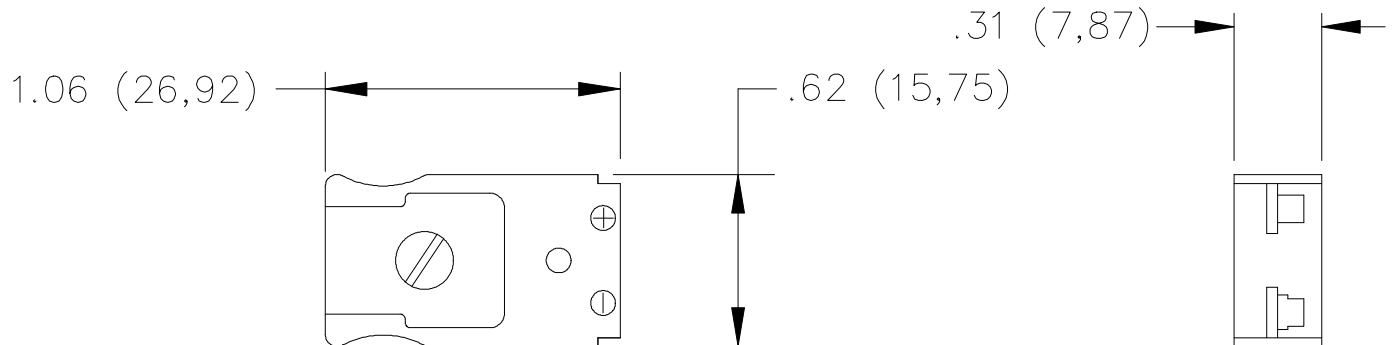

Model 6380 “K” Type Female Mini-Connector “Do It Yourself”

FEATURES:

- Molded in contacts assure precision alignment.
- Matching thermocouple alloys reduce EMF.
- Channel design isolates wires for clear, strong signals.
- Make your own extension labels using Model 6372 and KX extension wire.

MATERIALS:

Insulator – Yellow, Hytrel 4776.

Contacts – Material matched for use with “K” type Chromel/Alumel thermocouples.

RATINGS:

Maximum Ambient Temperature - 400°F. (205°C.).

Maximum Wire Size – 20AWG (solid), 22 AWG (stranded)

ORDERING INFORMATION: Model 6380

Note: For low voltage environments. Do not exceed 30VAC/60VDC.

All dimensions are in inches. Tolerances (except noted): .xx = ±.02” (.51 mm), .xxx = ±.005” (.127 mm).

All specifications are to the latest revisions. Specifications are subject to change without notice.

*Color may vary outside of the USA.

All dimensions are in inches. Tolerances (except noted): .xx = ±.02" (.51 mm), .xxx = ±.005" (.127 mm).
All specifications are to the latest revisions. Specifications are subject to change without notice.
Registered trademarks are the property of their respective companies. Made in USA