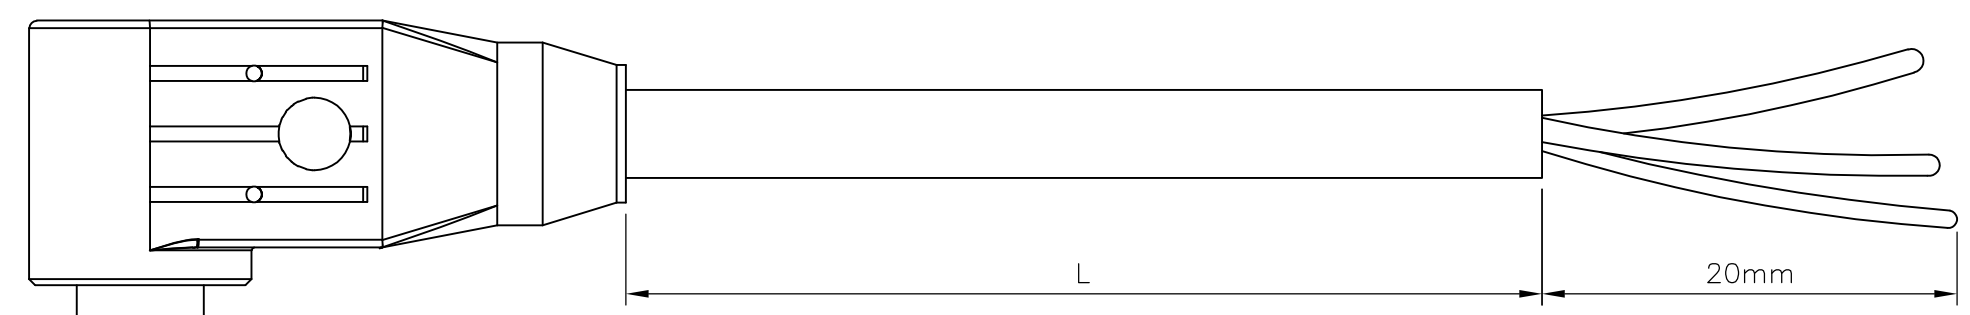

NOTES:
 Tolerances cable lengths:
 0m to 0.5m +30mm
 0.5m to 1.0m +50mm
 1.0m to 3.0m +100mm
 < 3.0m +1.5%

VIEW 'A'

A

PVC CABLE	
No./diameter of wires	5 x 0.34 mm ²
Wire isolation	PVC (br, wh, bl, bk, gnye)
C-track properties	
Jacket	PVC (UL/CSA)
Outer diameter	approx. 5.9 mm
Bend radius (moving)	15 x outer diameter
Temperature range (fixed)	-30...+80 °C
Temperature range (mobile)	-5...+70 °C

LENGTH "L"	MATERIAL	JACKET COLOR	TE PN	DESCRIPTION	ITEM
5 pos	PVC	Grey	1-2273100-4	5x22AWG PVC 10.0m	8
			1-2273100-3	5x22AWG PVC 5.0m	7
			1-2273100-2	5x22AWG PVC 3.0m	6
5 pos	PUR	Grey	1-2273100-1	5x22AWG PVC 1.5m	5
			2273100-4	5x22AWG PUR 10.0m	4
			2273100-3	5x22AWG PUR 5.0m	3
			2273100-2	5x22AWG PUR 3.0m	2
			2273100-1	5x22AWG PUR 1.5m	1