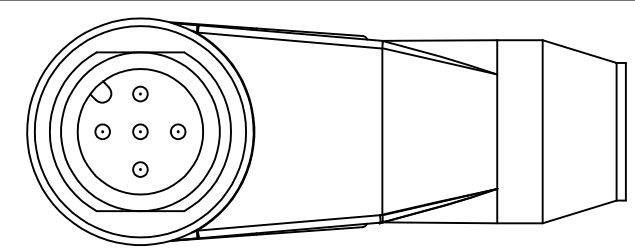

NOTES:
 Tolerances cable lengths:
 0m to 0.5m +30mm
 0.5m to 1.0m +50mm
 1.0m to 3.0m +100mm
 < 3.0m +1.5%

VIEW 'A'

A

PVC CABLE	
No./diameter of wires	5 x 0.34 mm ²
Wire isolation	PVC (br, wh, bl, bk, gnye)
C-track properties	
Jacket	PVC (UL/CSA)
Outer diameter	approx. 5.9 mm
Bend radius (moving)	15 x outer diameter
Temperature range (fixed)	-30...+80 °C
Temperature range (mobile)	-5...+70 °C

PUR CABLE	
No./diameter of wires	5 x 0.34 mm ²
Wire isolation	PVC (br, wh, bl, bk, gnye)
C-track properties	
Jacket	PUR/PVC (UL/CSA)
Outer diameter	approx. 5.9 mm
Bend radius (moving)	15 x outer diameter
Temperature range (fixed)	-40...+80 °C
Temperature range (mobile)	-5...+70 °C