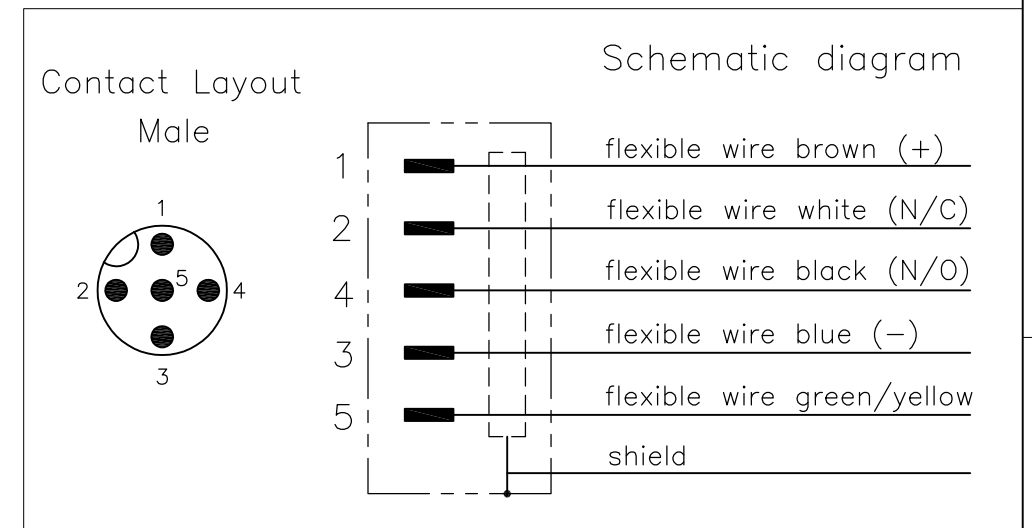

NOTES:
 Tolerances cable lengths:
 0m to 0.5m +30mm
 0.5m to 1.0m +50mm
 1.0m to 3.0m +100mm
 < 3.0m +1.5%

VIEW 'A'

A

PVC CABLE	
No./diameter of wires	5 x 0.34 mm ²
Wire isolation	PVC (br, wh, bl, bk, gnye)
C-track properties	
Jacket	PVC (UL/CSA)
Outer diameter	approx. 5.9 mm
Bend radius (moving)	15 x outer diameter
Temperature range (fixed)	-30...+80 °C
Temperature range (mobile)	-5...+70 °C