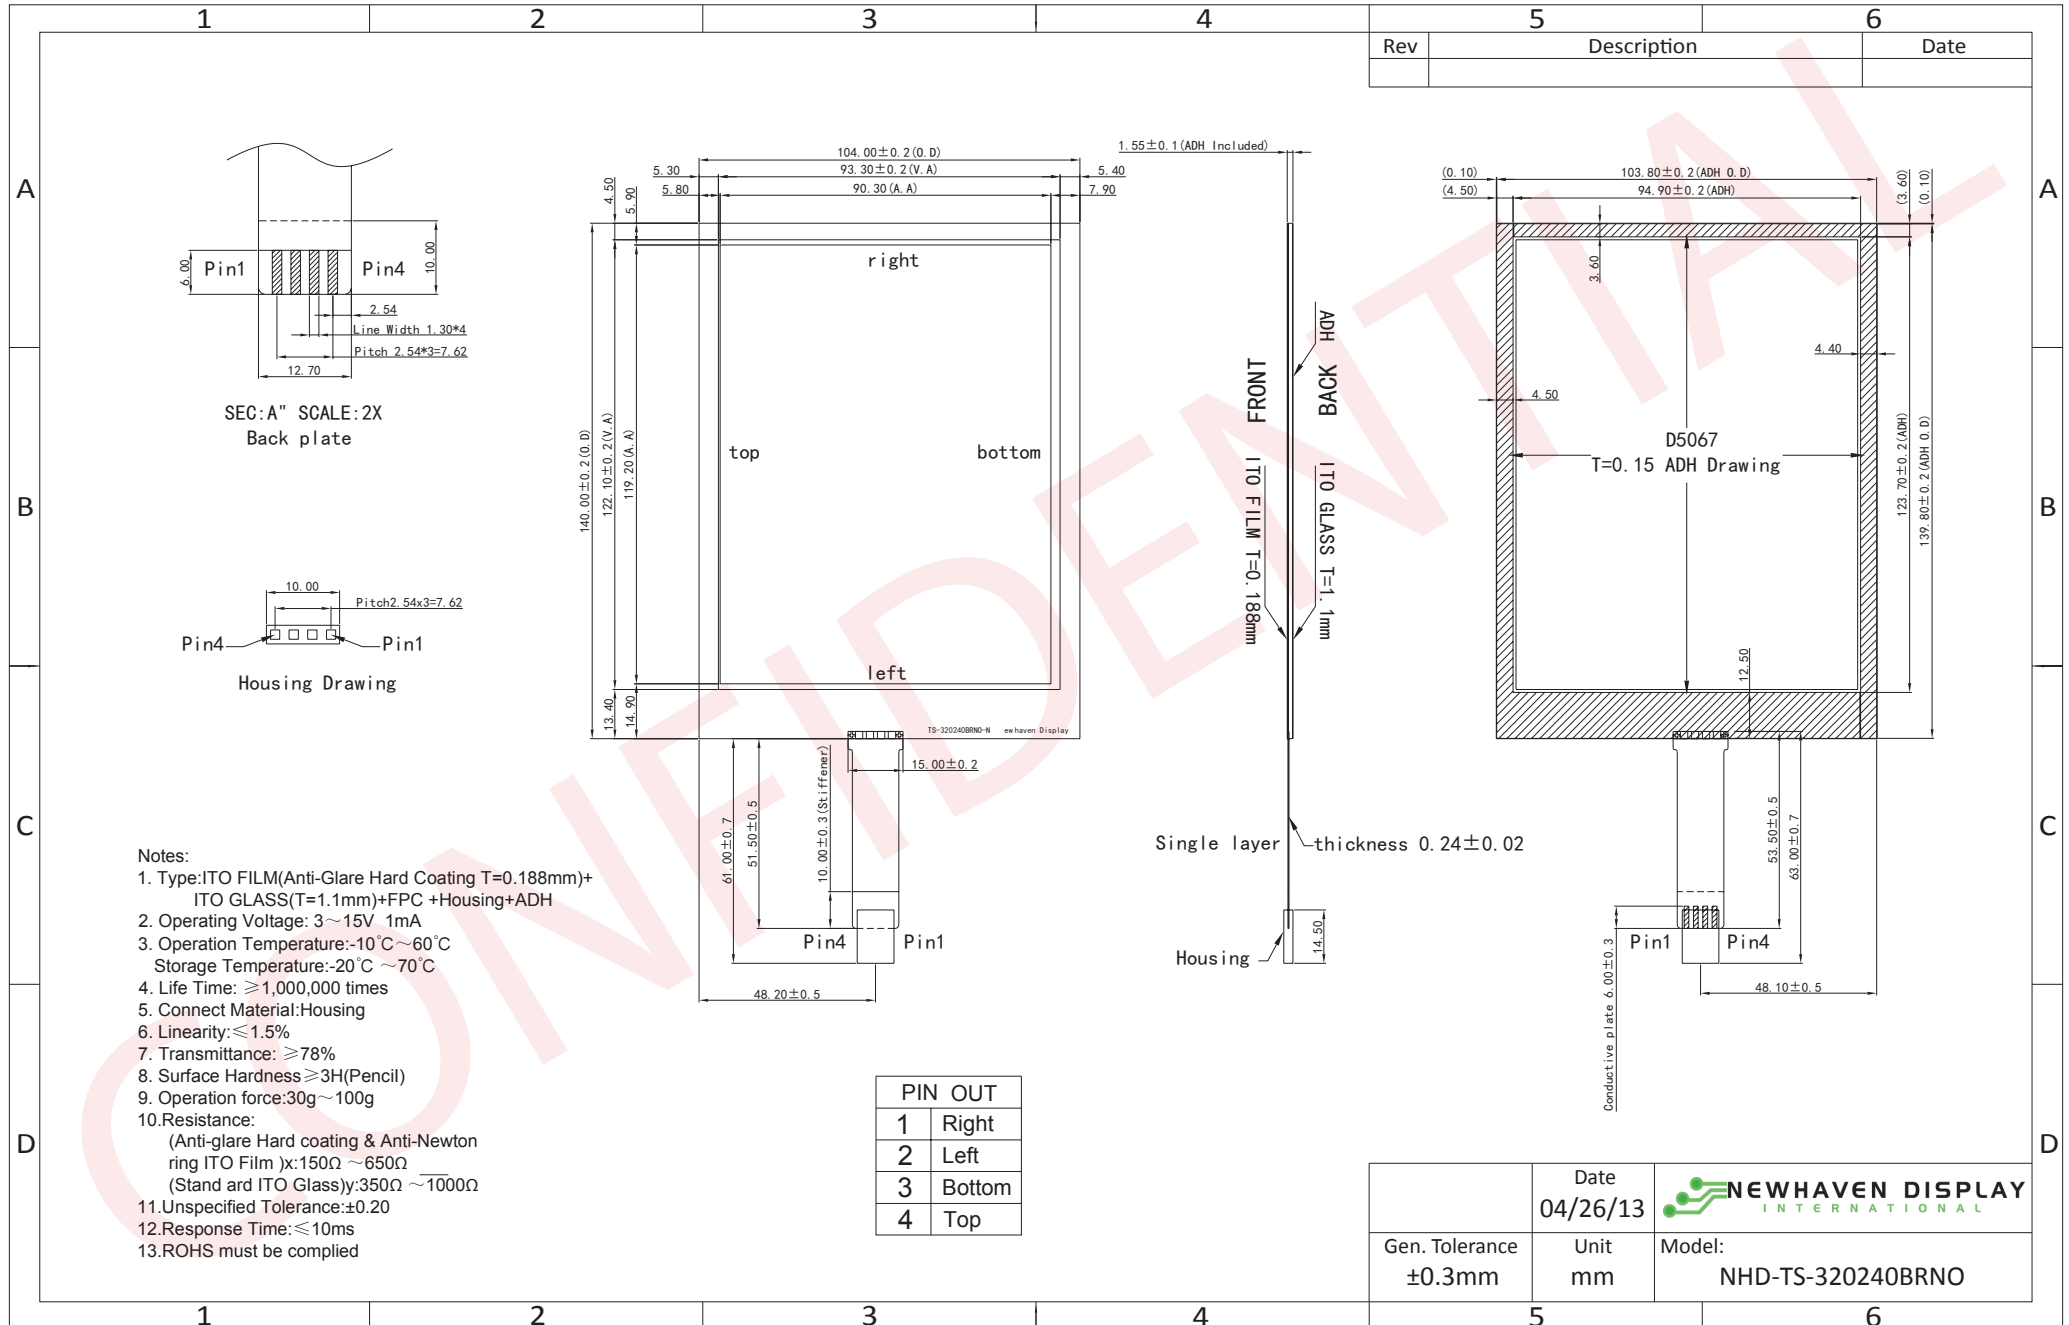

Mechanical Drawing

The drawing contained herein is the exclusive property of Newhaven Display International, Inc. and shall not be copied, reproduced, and/or disclosed in any format without permission.