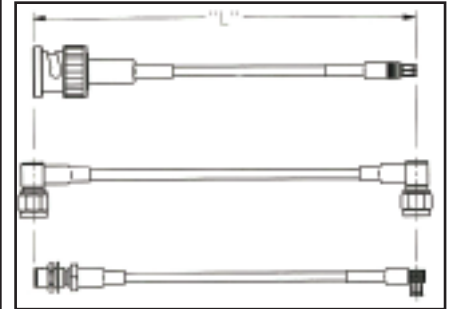

## Electrical Ratings

Electrical ratings of a cable assembly are determined by the limiting connector type and cable size.

Connector	Cable	Connector Impedance (Ohms)	Frequency (GHz)	Dielectric Withstanding Voltage (Vrms)	Working Voltage (Vrms)
MMCX	RG-178	50	6	500 Vrms	170 Vrms
	RG-316	50	6	500 Vrms	170 Vrms
MCX	RG-178	50	6	750 Vrms	250 Vrms
	RG-316	50	6	1000 Vrms	335 Vrms
	RG-316 DS	50	6	1000 Vrms	335 Vrms
MCX 75 Ohm	RG-179	75	6	1000 Vrms	335 Vrms
	BELDEN 735A	75	6	1000 Vrms	335 Vrms
SMA	RG-178	50	12.4	500 Vrms	170 Vrms
	RG-316	50	12.4	750 Vrms	250 Vrms
	RG-316 DS	50	12.4	750 Vrms	250 Vrms
	RG-58	50	12.4	1000 Vrms	335 Vrms
	RG-142	50	12.4	1000 Vrms	335 Vrms
	Hand Formable .086	50	26.5	1000 Vrms	335 Vrms
SMB	RG-178	50	4	750 Vrms	250 Vrms
	RG-316	50	4	1000 Vrms	335 Vrms
SMB Mini 75 Ohm	RG-179	75	2	1000 Vrms	335 Vrms
	RG-179 DS	75	2	1000 Vrms	335 Vrms
	BELDEN 735A	75	2	1000 Vrms	335 Vrms
BNC	RG-58	50	4	1500 Vrms	500 Vrms
	BELDEN 8218	50	4	1500 Vrms	500 Vrms
	RG-59	50	4	1500 Vrms	500 Vrms
	RG-59 PLENUM	50	4	1500 Vrms	500 Vrms
BNC True 75 Ohm	BELDEN 8218	75	3	1500 Vrms	500 Vrms
	RG-59	75	3	1500 Vrms	500 Vrms
	BELDEN 8281	75	3	1500 Vrms	500 Vrms
	COMMSCOPE 735	75	3	1500 Vrms	500 Vrms
	BELDEN 735A	75	3	1500 Vrms	500 Vrms
	BELDEN 734A	75	3	1500 Vrms	500 Vrms
N	RG-58	50	11	1500 Vrms	500 Vrms
	RG-142	50	11	1500 Vrms	500 Vrms
	RG-8	50	11	1500 Vrms	500 Vrms
	RG-213	50	11	1500 Vrms	500 Vrms

Johnson's® cable length applies to the end of straight connectors. The length is applied to the vertical centroid of right angle connectors.

If you don't see the cable assembly you require we can design and manufacture one to meet your unique specifications!