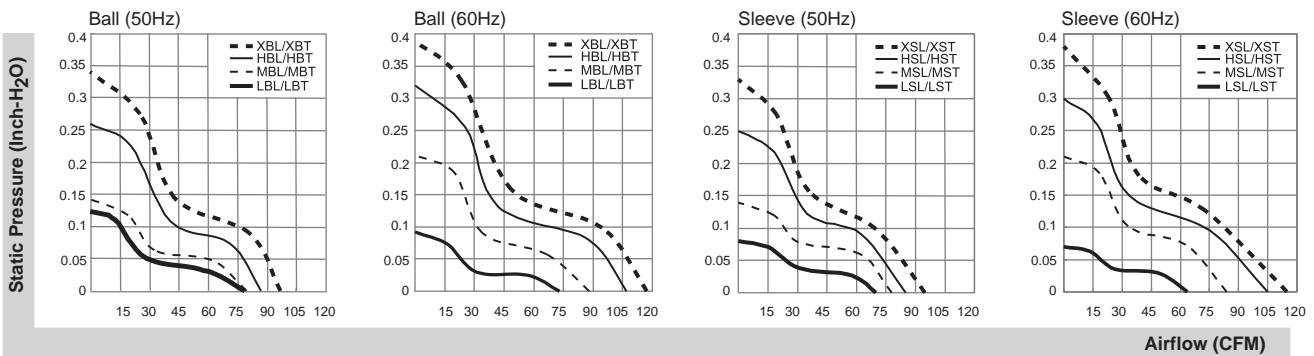

■ Air Flow-Static Pressure Characteristics