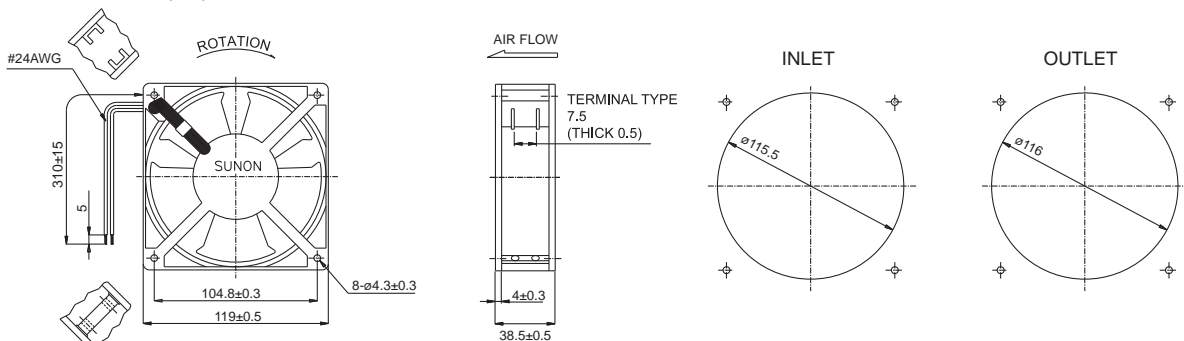

■ External dimensions(mm)

*All model could be customized. Please contact with Sunon Sales.

*Specifications are subject to change without notice. Please Visit SUNON website at <http://www.sunon.com> for update information.