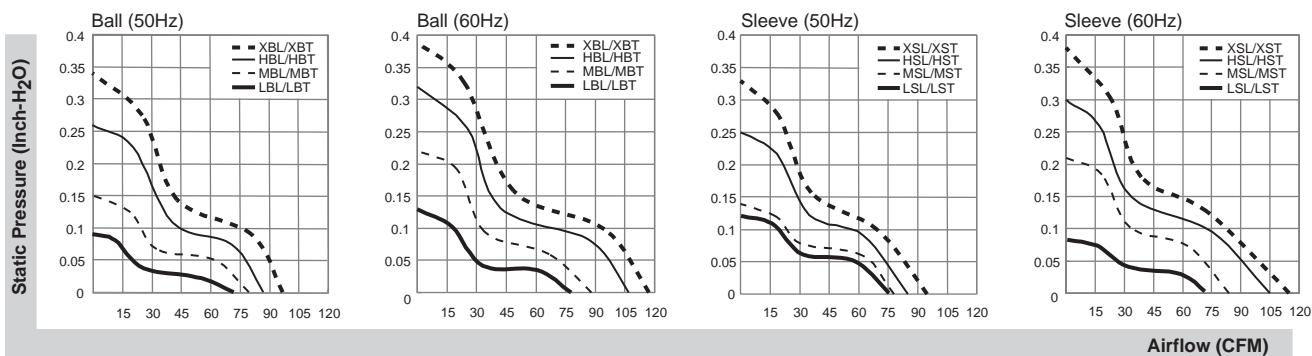

■ Air Flow-Static Pressure Characteristics