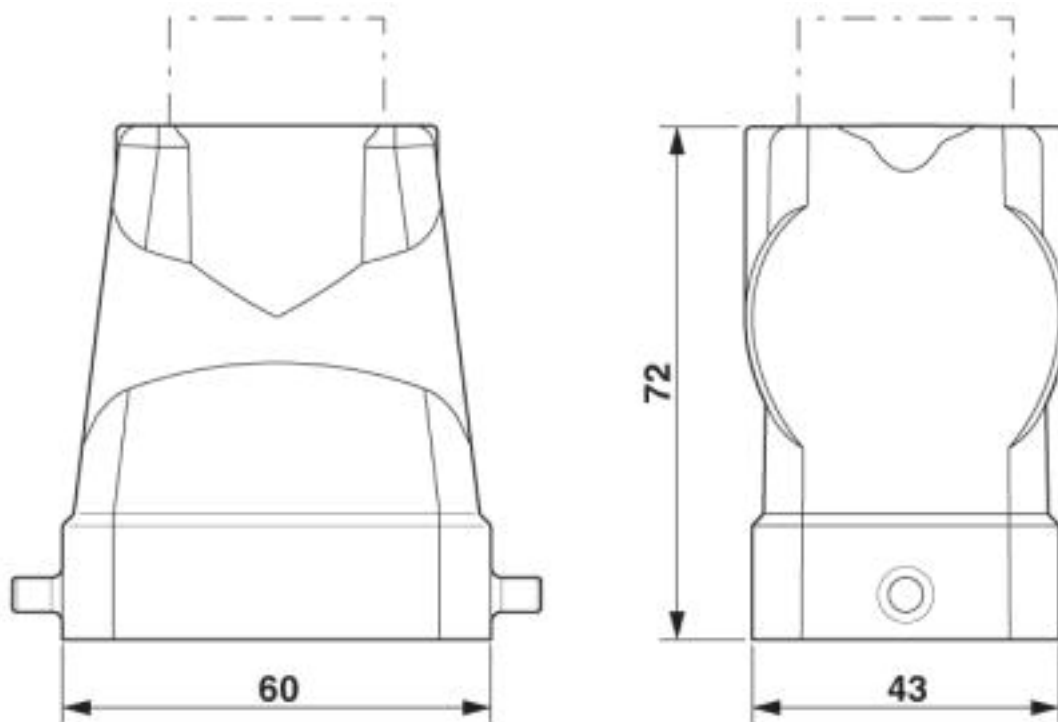

HEAVYCON B6 sleeve housing, for single locking latch, height: 72 mm, with 1 x Pg21 gland, straight cable outlet

Key Commercial Data

Packing unit	10 pc
GTIN	
GTIN	4046356695138

Technical data

Dimensions

Height	72 mm
Width	43 mm
Length	60 mm

Ambient conditions

Degree of protection of housing (IP)	IP65
Ambient temperature (operation)	-40 °C ... 125 °C

General

Note	For contact inserts HC-B6, BB10, DD24, M
Size	B6
Housing type	Sleeve housing
Locking type	for single locking latch
No. of cable outlets	1
Cable outlet	straight
Screw connection	none
Type of the screw connection	1x Pg21
Housing material	Aluminum die-cast
Housing surface material	Powder-coated, gray

Drawings

Schematic diagram

Housing - HC-B 6-TFL-H-O1PG21G - 1460021

Dimensional drawing

Dimensional drawing

Classifications

eCl@ss

eCl@ss 10.0.1	27440202
eCl@ss 4.0	27140800
eCl@ss 4.1	27140800
eCl@ss 5.0	27143400
eCl@ss 5.1	27261200
eCl@ss 6.0	27261200
eCl@ss 7.0	27440202
eCl@ss 8.0	27440202
eCl@ss 9.0	27440202