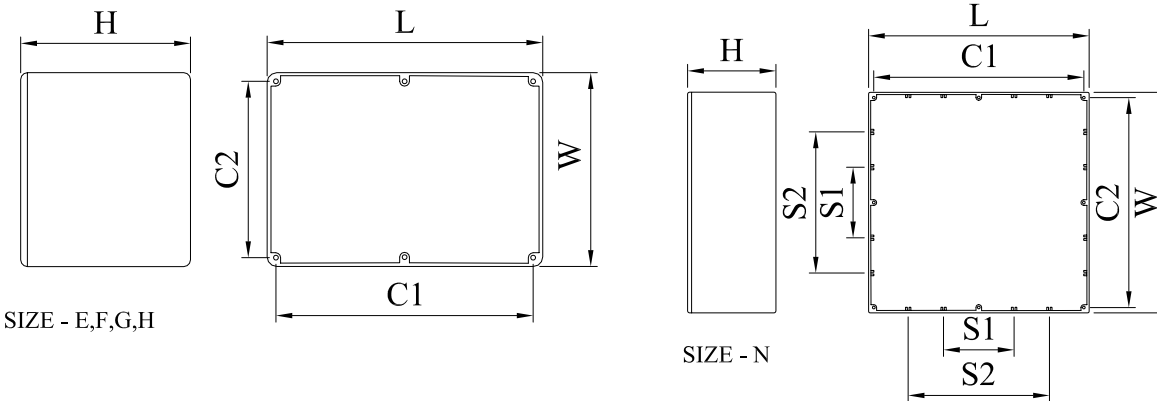

A range of diecast boxes in various sizes, manufactured in a robust aluminium alloy. These lightweight enclosures provide excellent screening against EMI/RFI and are therefore ideal housing for electronic components and circuits. The close fitting lid is secured using countersunk screws. The box also incorporates integral PCB guides, and comes in a plain finish. The box is fitted with a self-adhesive rubber seal, providing IP66 rating.

Material  
 Box & Lid :Aluminium Alloy LM24  
 Seal :Neoprene  
 Closed cell, black  
 Max Temp 200°C  
 Screw Data  
 Screw :Stainless Steel M3.5x12  
 Taptite PZ2  
 Torque : 3Nm  
 Hole :Ø3.2mm x 13mm  
 Apply screw by electric screwdriver

TAPER 1.5° PER SIDE

Part No	Size	L	W	H	C1	C2	S1	S2	Wall Thickness	Taper
460-0010	A	88.9	34.9	30.5	79.4	25.4			1.5mm	Lid to Base
460-0020	B	114.5	64	30.5	104.6	54.1			1.5mm	Base to Lid
460-0030	C	115.7	90.5	55.9	104.6	79.4			1.5mm	Base to Lid
460-0040	D	115.3	64.5	55.9	103.4	52.5			2.0mm	Base to Lid
460-0050	E	171.5	120.6	55.9	160.5	109.6			2.0mm	Lid to Base
460-0060	F	171.5	120.6	106.7	160.5	109.6			2.0mm	Lid to Base
460-0070	G	222.3	146	56	211.5	135.3			2.0mm	Lid to Base
460-0080	H	222.3	146	106.7	211.5	135.3			2.0mm	Lid to Base
460-0090	J	275	175	66	264	164	132		2.0mm	Lid to Base
460-0100	K	139.7	101.6	77	128.7	90.6	64.4		2.0mm	Lid to Base
460-0110	L	165	127	77	154.1	116	77		2.0mm	Lid to Base
460-0120	M	120	100	36	108.3	88.2	50		2.0mm	Lid to Base
460-0130	N	250	250	101	238	238	80	160	2.5mm	Lid to Base
460-0140	P	80	55	26	70.5	45.5	40		1.5mm	Lid to Base
460-0150	Q	60	55	31	50.5	45.5	30		1.5mm	Lid to Base

DrgNo 460 SERIES

TITLE SEALED DIECAST BOX

ALL DIMENSIONS IN MM  
 ANGLES IN DECIMAL DEGREES

ISSUE 5

GENERAL SPECIFICATION  
 FOR 460 SERIES

CUSTOMER

FILTER REF

Aprvd Date 10/06/04