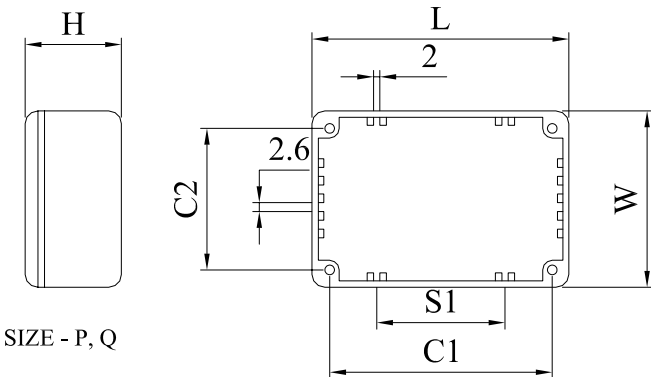

A range of diecast boxes in various sizes, manufactured in a robust aluminium alloy. These lightweight enclosures provide excellent screening against EMI/RFI and are therefore ideal housing for electronic components and circuits. The close fitting lid is secured using countersunk screws. The box also incorporates integral PCB guides, and comes in a plain finish. The box is fitted with a self-adhesive rubber seal, providing IP66 rating.

Material  
 Box & Lid :Aluminium Alloy LM24  
 Seal :Neoprene  
 Closed cell, black  
 Max Temp 200°C  
 Screw Data  
 Screw :Stainless Steel M3.5x12  
 Taptite PZ2  
 Torque : 3Nm  
 Hole :Ø3.2mm x 13mm  
 Apply screw by electric screwdriver

TAPER 1.5° PER SIDE

Part No	Size	L	W	H	C1	C2	S1	S2	Wall Thickness	Taper
460-0010	A	88.9	34.9	30.5	79.4	25.4			1.5mm	Lid to Base
460-0020	B	114.5	64	30.5	104.6	54.1			1.5mm	Base to Lid
460-0030	C	115.7	90.5	55.9	104.6	79.4			1.5mm	Base to Lid
460-0040	D	115.3	64.5	55.9	103.4	52.5			2.0mm	Base to Lid
460-0050	E	171.5	120.6	55.9	160.5	109.6			2.0mm	Lid to Base
460-0060	F	171.5	120.6	106.7	160.5	109.6			2.0mm	Lid to Base
460-0070	G	222.3	146	56	211.5	135.3			2.0mm	Lid to Base
460-0080	H	222.3	146	106.7	211.5	135.3			2.0mm	Lid to Base
460-0090	J	275	175	66	264	164	132		2.0mm	Lid to Base
460-0100	K	139.7	101.6	77	128.7	90.6	64.4		2.0mm	Lid to Base
460-0110	L	165	127	77	154.1	116	77		2.0mm	Lid to Base
460-0120	M	120	100	36	108.3	88.2	50		2.0mm	Lid to Base
460-0130	N	250	250	101	238	238	80	160	2.5mm	Lid to Base
460-0140	P	80	55	26	70.5	45.5	40		1.5mm	Lid to Base
460-0150	Q	60	55	31	50.5	45.5	30		1.5mm	Lid to Base

DrgNo 460 SERIES

TITLE SEALED DIECAST BOX

ALL DIMENSIONS IN MM  
 ANGLES IN DECIMAL DEGREES

ISSUE 5

GENERAL SPECIFICATION  
 FOR 460 SERIES

CUSTOMER

FILTER REF

Aprvd Date 10/06/04