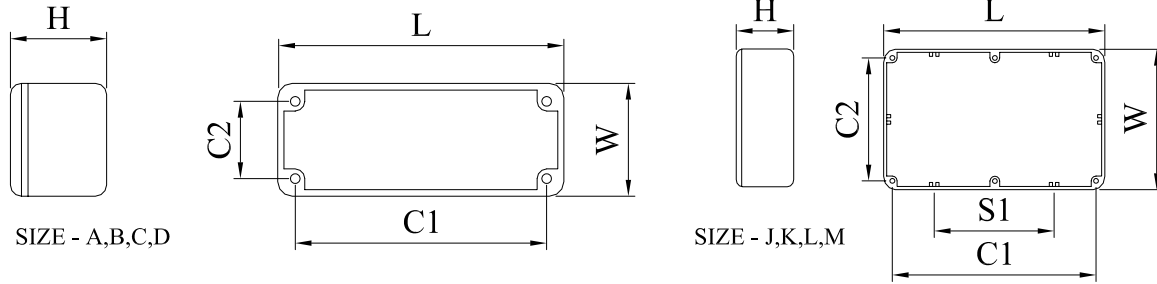

A range of diecast boxes in various sizes, manufactured in a robust aluminium alloy. These lightweight enclosures provide excellent screening against EMI/RFI and are therefore ideal housing for electronic components and circuits. The close fitting lid is secured using countersunk screws. The box also incorporates integral PCB guides, and comes in a plain finish. The box is fitted with a self-adhesive rubber seal, providing IP66 rating.

Material  
 Box & Lid :Aluminium Alloy LM24  
 Seal :Neoprene  
 Closed cell, black  
 Max Temp 200°C  
 Screw Data  
 Screw :Stainless Steel M3.5x12  
 Taptite PZ2  
 Torque : 3Nm  
 Hole :Ø3.2mm x 13mm  
 Apply screw by electric screwdriver

TAPER 1.5° PER SIDE

Part No	Size	L	W	H	C1	C2	S1	S2	Wall Thickness	Taper
460-0010	A	88.9	34.9	30.5	79.4	25.4			1.5mm	Lid to Base
460-0020	B	114.5	64	30.5	104.6	54.1			1.5mm	Base to Lid
460-0030	C	115.7	90.5	55.9	104.6	79.4			1.5mm	Base to Lid
460-0040	D	115.3	64.5	55.9	103.4	52.5			2.0mm	Base to Lid
460-0050	E	171.5	120.6	55.9	160.5	109.6			2.0mm	Lid to Base
460-0060	F	171.5	120.6	106.7	160.5	109.6			2.0mm	Lid to Base
460-0070	G	222.3	146	56	211.5	135.3			2.0mm	Lid to Base
460-0080	H	222.3	146	106.7	211.5	135.3			2.0mm	Lid to Base
460-0090	J	275	175	66	264	164	132		2.0mm	Lid to Base
460-0100	K	139.7	101.6	77	128.7	90.6	64.4		2.0mm	Lid to Base
460-0110	L	165	127	77	154.1	116	77		2.0mm	Lid to Base
460-0120	M	120	100	36	108.3	88.2	50		2.0mm	Lid to Base
460-0130	N	250	250	101	238	238	80	160	2.5mm	Lid to Base
460-0140	P	80	55	26	70.5	45.5	40		1.5mm	Lid to Base
460-0150	Q	60	55	31	50.5	45.5	30		1.5mm	Lid to Base

DrgNo 460 SERIES

TITLE SEALED DIECAST BOX

ALL DIMENSIONS IN MM  
 ANGLES IN DECIMAL DEGREES

ISSUE 5

GENERAL SPECIFICATION  
 FOR 460 SERIES

CUSTOMER

FILTER REF

Aprvd Date 10/06/04