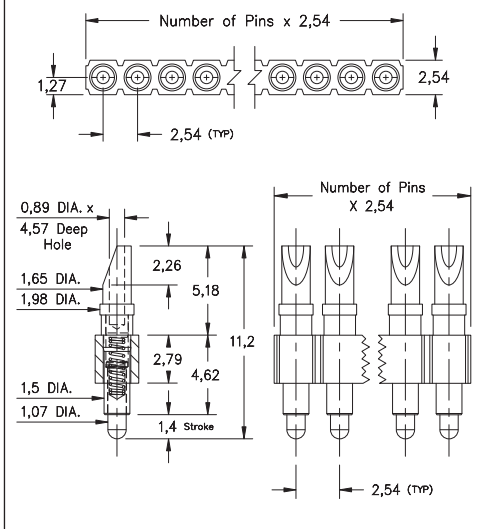

SPRING-LOADED CONNECTORS

SERIES 824 & 826 • 2,54 GRID SOLDERCUP HEADER • SINGLE AND DOUBLE ROW STRIPS

- Modular contacts for use on 2,54 grid, supplied in single and double row contact strips
- Precision-machined piston / base and gold-plated components assure up to 1,000,000 cycle life durability
- Pistons have a 0,7 mid. stroke and a 1,4 max. stroke
- Low resistance, high current contacts are rated at 2 amps continuous, 3 amps peak
- Insulators are high temperature thermoplastic
- Both 824 & 826 series strips have spring pins with wire termination soldercups. The soldercups are aligned to provide easy access for soldering up to size 22 AWG wires

SINGLE ROW Series 824

DOUBLE ROW Series 826

ORDERING INFORMATION

Single Row Series 824

824-22-0XX-00-001000

Specify number of contacts 01-64

Double Row Series 826

826-22-0XX-00-001000

Specify number of contacts 04-72

Technical Specifications

Materials:

Contact piston & base: Machined copper alloy plated 0,51µm gold over 2,54µm nickel
 Spring: Beryllium copper-plated 0,25µm gold
 Insulator: High temperature thermoplastic, rated UL94 V-0

Mechanical:

Spring force @ initial height: 25 grams
 Spring force @ mid stroke (0,7): 60 grams
 Durability: Up to 1,000,000 cycles

Electrical:

Voltage rating: 100Vrms/150Vdc
 Current rating: 2A (continuous), 3A (peak) per contact
 Contact resistance: 20mΩ max.
 Insulation resistance: 10,000MΩ min.
 Dielectric strength: 700Vrms min.
 Capacitance: 1pF max.