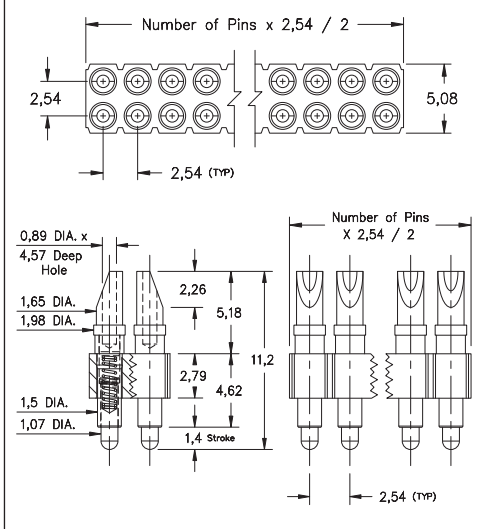

SPRING-LOADED CONNECTORS

SERIES 824 & 826 • 2,54 GRID SOLDERCUP HEADER • SINGLE AND DOUBLE ROW STRIPS

- Modular contacts for use on 2,54 grid, supplied in single and double row contact strips
- Precision-machined piston / base and gold-plated components assure up to 1,000,000 cycle life durability
- Pistons have a 0,7 mid. stroke and a 1,4 max. stroke
- Low resistance, high current contacts are rated at 2 amps continuous, 3 amps peak
- Insulators are high temperature thermoplastic
- Both 824 & 826 series strips have spring pins with wire termination soldercups. The soldercups are aligned to provide easy access for soldering up to size 22 AWG wires

SINGLE ROW Series 824

DOUBLE ROW Series 826

ORDERING INFORMATION

Single Row Series 824

824-22-0XX-00-001000

Specify number of contacts 01-64

Double Row Series 826

826-22-0XX-00-001000

Specify number of contacts 04-72

Technical Specifications

Materials:

Contact piston & base: Machined copper alloy plated 0,51µm gold over 2,54µm nickel
 Spring: Beryllium copper-plated 0,25µm gold
 Insulator: High temperature thermoplastic, rated UL94 V-0

Mechanical:

Spring force @ initial height: 25 grams
 Spring force @ mid stroke (0,7): 60 grams
 Durability: Up to 1,000,000 cycles

Electrical:

Voltage rating: 100Vrms/150Vdc
 Current rating: 2A (continuous), 3A (peak) per contact
 Contact resistance: 20mΩ max.
 Insulation resistance: 10,000MΩ min.
 Dielectric strength: 700Vrms min.
 Capacitance: 1pF max.