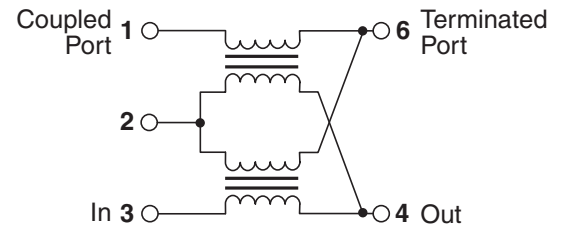

DIRECTIONAL COUPLER

For RF Applications in Cable TV Networking Equipment

- ⊕ 16dB coupling level
- ⊕ Value-oriented construction
- ⊕ Operating bandwidth of 5MHz to 1000MHz
- ⊕ Operating temperature: -40°C to +85°C

Mechanical

Schematic

CX3099

SUGGESTED PAD LAYOUT

Weight0.43 grams
 Tape & Reel2200 /reel
 Tray100 /tray

Dimensions: $\frac{\text{Inches}}{\text{mm}}$

Unless otherwise specified, all tolerances are $\pm \frac{.005}{0,13}$