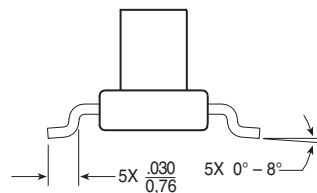

Mechanical

Schematic

CX3099

SUGGESTED PAD LAYOUT

Weight0.43 grams
 Tape & Reel2200 /reel
 Tray100 /tray

Dimensions: $\frac{\text{Inches}}{\text{mm}}$

Unless otherwise specified, all tolerances are $\pm \frac{.005}{0,13}$