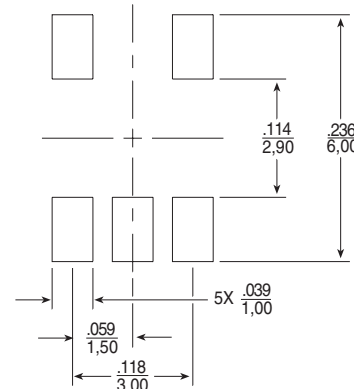

DIRECTIONAL COUPLER

For RF Applications in Cable TV Networking Equipment

- ⊕ 16dB coupling level
- ⊕ Value-oriented construction
- ⊕ Operating bandwidth of 5MHz to 1000MHz
- ⊕ Operating temperature: -40°C to +85°C

Electrical Specifications @ 25°C — Operating Temperature -40°C to +85°C

Part Number	Frequency (MHz)	Z (Ω)	Coupling		Mainline Loss		Isolation (dB MIN)	Return Loss	
			Nom. (dB)	Flatness (dB MAX)	TYP (dB)	MAX (dB)		TYP (dB)	MIN (dB)
CX3099	10 - 1000	50	16.0 ±2.5	±0.4	0.8	2.0	20	20	10

Mechanical

Schematic

CX3099

SUGGESTED PAD LAYOUT

Weight0.43 grams
 Tape & Reel2200 /reel
 Tray100 /tray

Dimensions: $\frac{\text{Inches}}{\text{mm}}$

Unless otherwise specified, all tolerances are $\pm \frac{.005}{0,13}$