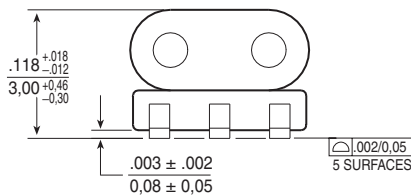

Mechanical

Schematic

CX3099

SUGGESTED PAD LAYOUT

Weight0.43 grams
 Tape & Reel2200 /reel
 Tray100 /tray

Dimensions: $\frac{\text{Inches}}{\text{mm}}$

Unless otherwise specified, all tolerances are $\pm \frac{.005}{0,13}$