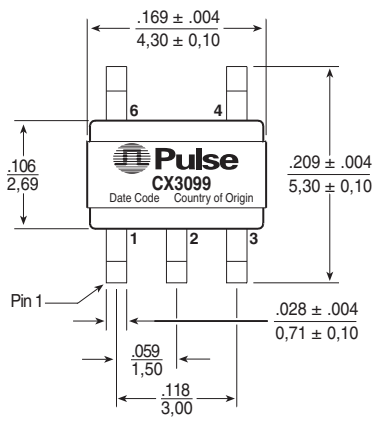

DIRECTIONAL COUPLER

For RF Applications in Cable TV Networking Equipment

- ⊕ 16dB coupling level
- ⊕ Value-oriented construction
- ⊕ Operating bandwidth of 5MHz to 1000MHz
- ⊕ Operating temperature: -40°C to +85°C

Electrical Specifications @ 25°C — Operating Temperature -40°C to +85°C

Part Number	Frequency (MHz)	Z (Ω)	Coupling		Mainline Loss		Isolation (dB MIN)	Return Loss	
			Nom. (dB)	Flatness (dB MAX)	TYP (dB)	MAX (dB)		TYP (dB)	MIN (dB)
CX3099	10 - 1000	50	16.0 ±2.5	±0.4	0.8	2.0	20	20	10

Mechanical

Schematic

CX3099

SUGGESTED PAD LAYOUT

Weight0.43 grams
 Tape & Reel2200 /reel
 Tray100 /tray

Dimensions: $\frac{\text{Inches}}{\text{mm}}$

Unless otherwise specified, all tolerances are $\pm \frac{.005}{0,13}$