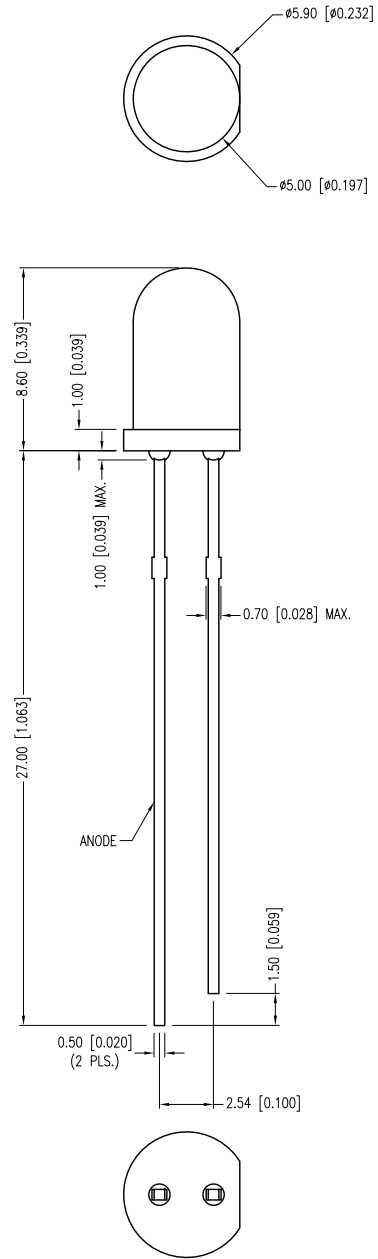

PART NUMBER	SSL-LX5093GD-5V	REV.	D
DATE	E.C.N. NUMBER AND REVISION COMMENTS		REV.
06.04.94	REDRAWN.		A
05.29.01	E.C.N. #10BRDR. & REDRAWN.		B
10.19.06	E.C.N. #11148.		C
02.01.12	E.C.N. #10BRDR. & REDRAWN.		D

ELECTRO-OPTICAL CHARACTERISTICS $T_a=25^\circ\text{C}$ $I_f=5\text{V}$					
PARAMETER	MIN	TYP	MAX	UNITS	TEST COND
PEAK WAVELENGTH		565		nm	
FORWARD VOLTAGE		5.0	7.0	Vf	
REVERSE VOLTAGE	5.0			Vr	$I_f=100\mu\text{A}$
AXIAL INTENSITY		20		mcd	$I_f=5\text{V}$
VIEWING ANGLE		60		2x theta	
EMITTED COLOR:	GREEN				
EPOXY LENS FINISH:	GREEN DIFFUSED				

LIMITS OF SAFE OPERATION AT 25°C		
PARAMETER	MAX	UNITS
PEAK FORWARD VOLTAGE	7.0	V
STEADY CURRENT	12	mA
POWER DISSIPATION	310	mW
DERATE FROM 25°C	-1.2	mW/°C
OPERATING TEMP.	-40 TO +85	°C
STORAGE TEMP.	-40 TO +85	°C
SOLDERING TEMP.	+260	°C
2.0mm FROM BODY	3	SEC.

\*UNLESS OTHERWISE SPECIFIED TOLERANCES PER DECIMAL PRECISION ARE: X=±1 (±0.039), X.X=±0.5 (±0.020), X.XX=±0.25 (±0.010), X.XXX=±0.127 (±0.005). LEAD SIZE=±0.05 (±0.002), LEAD LENGTH=±0.75 (±0.030). MIN= <sup>+DECIMAL PRECISION</sup> -0.00 <sub>-0.00</sub> DECIMAL PRECISION MAX.= <sup>+0.00</sup> -0.00 DECIMAL PRECISION