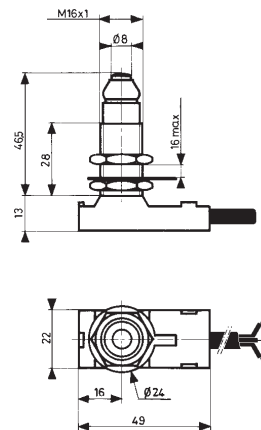

Operating curve :

Connections :

PVC cable (A05 - VV - F) 0.50 m long
3 conductors cross-section 0.75 mm²
Sheathed, ext. Ø : 7.6 mm
Core connections : 1 : black (common)
2 : brown (NC)
4 : blue (NO)

Electrical protection :

Earthing terminal for version 83 731 and 83 732.

Approvals :

CSA A300.

Types

		83 731 3	83 732 3	83 733 3
Control mechanisms				
Top-mounted plunger		•		•
Top-mounted plunger with roller			•	
Mechanical characteristics				
Minimum operating force	N (oz.)	15 (53)	15 (53)	6 (21.2)
Minimum total travel force	N (oz.)	35 (123.4)	35 (123.4)	25 (88.2)
Minimum operating travel	mm (in.)	2 (.079)	2 (.079)	1.5 (.059)
Differential travel	mm (in.)	0.2 (.008)	0.2 (.008)	0.2 (.008)
Max. total travel	mm (in.)	6 (.236)	6 (.236)	4 (.157)
Mechanical life				
Operations		10 ⁶	10 ⁶	10 ⁶
Temperature limits				
°C (°F)		- 5 + 70	- 5 + 70	- 5 + 70
Degree of protection				
°C (°F)		IP 66	IP 66	IP 56
Weight				
g (oz.)		110 (3.9)	110 (3.9)	70 (2.5)

Dimensions

mm

83 731 3

83 732 3

83 733 3

Other information

For other versions, functions and special contacts or special modes of operation : please consult us.

To order, specify :

1/2 meter cable	1 meter cable	2 meter cable
83731316	83731319	83731310
83732323	83732315	83732327
83733315	83733314	83733310

Standard products, non stocked

1 Type

Example : Limit switch - 83 731 319

Mouser Electronics