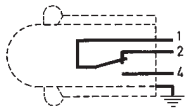

Version : 1 pole

Function : 3-terminal single break two-way contact element (form C: inverter).

Principle :

Electrical characteristics :

Assigned operating current (Ie)
83 731 - 83 732 : 5 A 250 V
83 733 : 5 A 50 V
Thermal rating (Ith) : 12 A

Operating curve :

Connections :

PVC cable (A05 - VV - F) 0.50 m long
3 conductors cross-section 0.75 mm²
Sheathed, ext. Ø : 7.6 mm
Core connections : 1 : black (common)
2 : brown (NC)
4 : blue (NO)

Electrical protection :