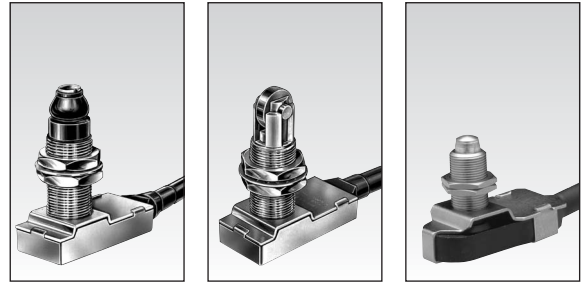

Automotive Limit Switches Series 83 731/ 83 732 / 83 733

1

Conform to the following standards :
IEC 356.1 - EN 60204.1
NFC 20030 : Class I - 83 731 - 83 732
Class III - 83 733

Degree of protection :
IP 56 - IP 66 depending on type

Version : 1 pole

Function : 3-terminal single break two-way contact element (form C: inverter).

Principle :

Electrical characteristics :

Assigned operating current (Ie)
83 731 - 83 732 : 5 A 250 V
83 733 : 5 A 50 V
Thermal rating (Ith) : 12 A

Operating curve :

Connections :

PVC cable (A05 - VV - F) 0.50 m long
3 conductors cross-section 0.75 mm²
Sheathed, ext. Ø : 7.6 mm
Core connections : 1 : black (common)
2 : brown (NC)
4 : blue (NO)

Electrical protection :

Earthing terminal for version 83 731 and 83 732.

Approvals :

CSA A300.

Types

		83 731 3	83 732 3	83 733 3
Control mechanisms				
Top-mounted plunger		•		•
Top-mounted plunger with roller			•	
Mechanical characteristics				
Minimum operating force	N (oz.)	15 (53)	15 (53)	6 (21.2)
Minimum total travel force	N (oz.)	35 (123.4)	35 (123.4)	25 (88.2)
Minimum operating travel	mm (in.)	2 (.079)	2 (.079)	1.5 (.059)
Differential travel	mm (in.)	0.2 (.008)	0.2 (.008)	0.2 (.008)
Max. total travel	mm (in.)	6 (.236)	6 (.236)	4 (.157)
Mechanical life				
Operations		10 ⁶	10 ⁶	10 ⁶
Temperature limits				
°C (°F)		- 5 + 70	- 5 + 70	- 5 + 70
Degree of protection				
°C (°F)		IP 66	IP 66	IP 56
Weight				
g (oz.)		110 (3.9)	110 (3.9)	70 (2.5)