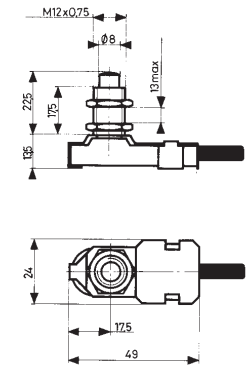

Operating curve :

Connections :

PVC cable (A05 - VV - F) 0.50 m long
3 conductors cross-section 0.75 mm²
Sheathed, ext. Ø : 7.6 mm
Core connections : 1 : black (common)
2 : brown (NC)
4 : blue (NO)

Electrical protection :

Dimensions

mm

83 731 3

83 732 3

83 733 3

Other information

For other versions, functions and special contacts or special modes of operation : please consult us.

To order, specify :

1/2 meter cable	1 meter cable	2 meter cable
83731316	83731319	83731310
83732323	83732315	83732327
83733315	83733314	83733310

Standard products, non stocked

1 Type

Example : Limit switch - 83 731 319

Mouser Electronics