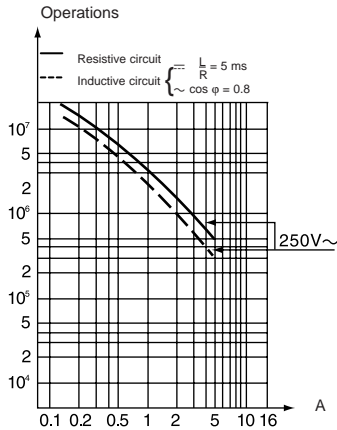

Version : 1 pole

Function : 3-terminal single break two-way contact element (form C: inverter).

Principle :

Electrical characteristics :

Assigned operating current (Ie)
83 731 - 83 732 : 5 A 250 V
83 733 : 5 A 50 V
Thermal rating (Ith) : 12 A

Operating curve :

Connections :

PVC cable (A05 - VV - F) 0.50 m long
3 conductors cross-section 0.75 mm²
Sheathed, ext. Ø : 7.6 mm
Core connections : 1 : black (common)
2 : brown (NC)
4 : blue (NO)

Electrical protection :