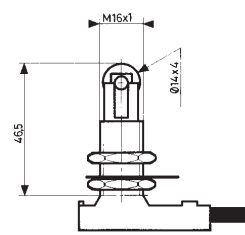

Operating curve :

Connections :

PVC cable (A05 - VV - F) 0.50 m long
3 conductors cross-section 0.75 mm²
Sheathed, ext. Ø : 7.6 mm
Core connections : 1 : black (common)
2 : brown (NC)
4 : blue (NO)

Electrical protection :

Earthing terminal for version 83 731 and 83 732.

Approvals :

CSA A300.

Types

		83 731 3	83 732 3	83 733 3
Control mechanisms				
Top-mounted plunger		•		•
Top-mounted plunger with roller			•	
Mechanical characteristics				
Minimum operating force	N (oz.)	15 (53)	15 (53)	6 (21.2)
Minimum total travel force	N (oz.)	35 (123.4)	35 (123.4)	25 (88.2)
Minimum operating travel	mm (in.)	2 (.079)	2 (.079)	1.5 (.059)
Differential travel	mm (in.)	0.2 (.008)	0.2 (.008)	0.2 (.008)
Max. total travel	mm (in.)	6 (.236)	6 (.236)	4 (.157)
Mechanical life				
Operations		10 ⁶	10 ⁶	10 ⁶
Temperature limits				
°C (°F)		- 5 + 70	- 5 + 70	- 5 + 70
Degree of protection				
°C (°F)		IP 66	IP 66	IP 56
Weight				
g (oz.)		110 (3.9)	110 (3.9)	70 (2.5)

Dimensions

mm

83 731 3

83 732 3

83 733 3

Other information

For other versions, functions and special contacts or special modes of operation : please consult us.

To order, specify :