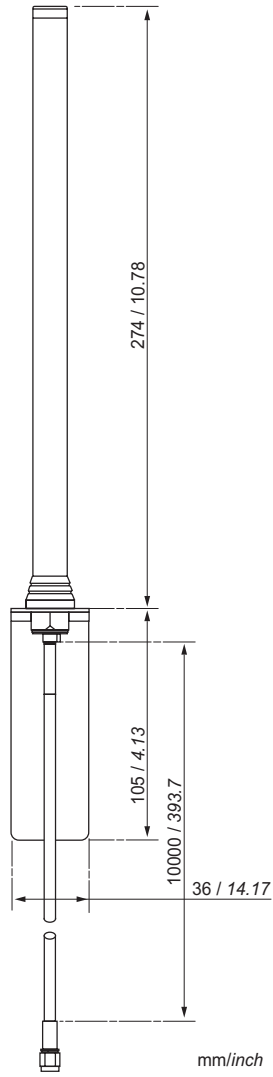

# > em4

88 980 160

88 980 161

88 980 162

Specific characteristics			
Part number	88 980 160	88 980 161	88 980 162
Type	Inside	Inside, outside	Outside
Fixation	Magnetic / sticky	Magnetic / sticky	Square and 6 mm diameter hole
V.S.W.R	< 2: 1	< 1.5: 1	< 2: 1
Cable length	3 m		10 m
Cable type	RG174		RG58
Gain	2.2 dB max	2.14 dB max	High gain collinear antenna
Frequencies	GSM 850/900/1800/ 1900/2100 MHz 2.4 GHz WIFI & Bluetooth	AMPS 824-894 MHz, GSM 900 MHz, GSM 1800 MHz PCN 1.9 GHz, UMTS 2.1 GHz 2.4 GHz WIFI & Bluetooth	
Weight	Without packing: 60 g With packing: 65 g	Without packing: 95 g With packing: 100 g	Without packing: 485 g With packing: 500 g
Dimensions	Without packing: 72 mm, diameter 31 mm / 2.84, 1.22 diameter inch With packing: 200 x 100 x 32 mm / 7.87 x 3.94 x 1.26 inch	Without packing: 80 x 76 x 14 mm / 3.15 x 2.95 x 0.55 inch With packing: 300 x 115 x 15 mm / 11.8 x 4.53 x 0.59 inch	Without packing: 80 x 75 x 14 mm / 3.15 x 2.95 x 0.55 inch With packing: 480 x 210 x 15 mm / 18.9 x 8.27 x 0.59 inch

General characteristics	
Connector	RP SMA: SMA Male Reverse Polarity
Impedance	50 Ω
Operation temperature	-40°C (-40°F) ➔ +85°C (185°F)
Polarization	Vertical

Diagrams

Dimensions

88 980 160

88 980 161

88 980 162