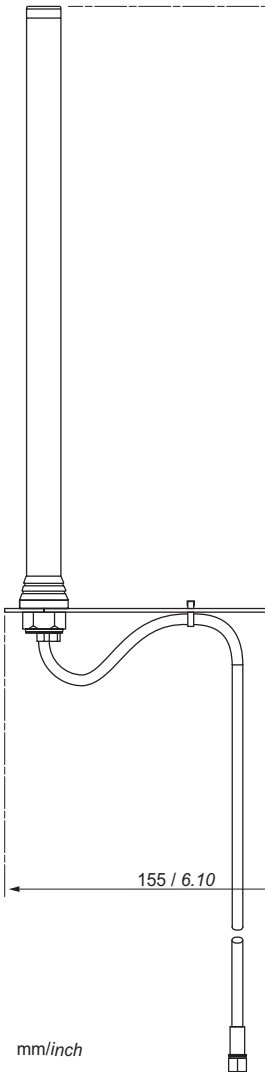

# > em4

88 980 160

88 980 161

88 980 162

Specific characteristics			
Part number	88 980 160	88 980 161	88 980 162
Type	Inside	Inside, outside	Outside
Fixation	Magnetic / sticky	Magnetic / sticky	Square and 6 mm diameter hole
V.S.W.R	< 2: 1	< 1.5: 1	< 2: 1
Cable length	3 m		10 m
Cable type	RG174		RG58
Gain	2.2 dB max	2.14 dB max	High gain collinear antenna
Frequencies	GSM 850/900/1800/ 1900/2100 MHz 2.4 GHz WIFI & Bluetooth	AMPS 824-894 MHz, GSM 900 MHz, GSM 1800 MHz PCN 1.9 GHz, UMTS 2.1 GHz 2.4 GHz WIFI & Bluetooth	
Weight	Without packing: 60 g With packing: 65 g	Without packing: 95 g With packing: 100 g	Without packing: 485 g With packing: 500 g
Dimensions	Without packing: 72 mm, diameter 31 mm / 2.84, 1.22 diameter inch With packing: 200 x 100 x 32 mm / 7.87 x 3.94 x 1.26 inch	Without packing: 80 x 76 x 14 mm / 3.15 x 2.95 x 0.55 inch With packing: 300 x 115 x 15 mm / 11.8 x 4.53 x 0.59 inch	Without packing: 80 x 75 x 14 mm / 3.15 x 2.95 x 0.55 inch With packing: 480 x 210 x 15 mm / 18.9 x 8.27 x 0.59 inch

General characteristics	
Connector	RP SMA: SMA Male Reverse Polarity
Impedance	50 Ω
Operation temperature	-40°C (-40°F) ➔ +85°C (185°F)
Polarization	Vertical

Diagrams

Dimensions

88 980 160

88 980 161

88 980 162