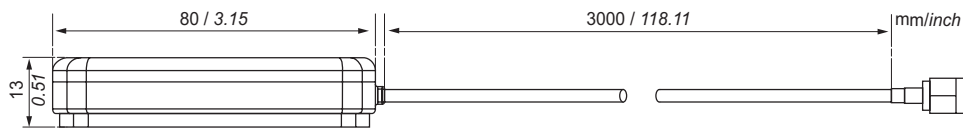

88 980 160

88 980 161

88 980 162

Specific characteristics			
Part number	88 980 160	88 980 161	88 980 162
Type	Inside	Inside, outside	Outside
Fixation	Magnetic / sticky	Magnetic / sticky	Square and 6 mm diameter hole
V.S.W.R	< 2: 1	< 1.5: 1	< 2: 1
Cable length	3 m		10 m
Cable type	RG174		RG58
Gain	2.2 dB max	2.14 dB max	High gain collinear antenna
Frequencies	GSM 850/900/1800/ 1900/2100 MHz 2.4 GHz WIFI & Bluetooth	AMPS 824-894 MHz, GSM 900 MHz, GSM 1800 MHz PCN 1.9 GHz, UMTS 2.1 GHz 2.4 GHz WIFI & Bluetooth	
Weight	Without packing: 60 g With packing: 65 g	Without packing: 95 g With packing: 100 g	Without packing: 485 g With packing: 500 g
Dimensions	Without packing: 72 mm, diameter 31 mm / 2.84, 1.22 diameter inch With packing: 200 x 100 x 32 mm / 7.87 x 3.94 x 1.26 inch	Without packing: 80 x 76 x 14 mm / 3.15 x 2.95 x 0.55 inch With packing: 300 x 115 x 15 mm / 11.8 x 4.53 x 0.59 inch	Without packing: 80 x 75 x 14 mm / 3.15 x 2.95 x 0.55 inch With packing: 480 x 210 x 15 mm / 18.9 x 8.27 x 0.59 inch

General characteristics	
Connector	RP SMA: SMA Male Reverse Polarity
Impedance	50 Ω
Operation temperature	-40°C (-40°F) ➔ +85°C (185°F)
Polarization	Vertical

Diagrams

Dimensions

88 980 160

88 980 161

88 980 162