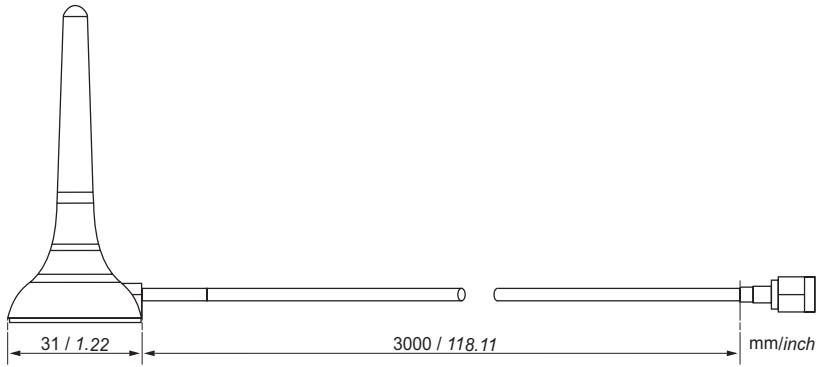

### Wireless antenna

- > Used with all range of em4 remote, em4 alert 2G and 3G
- > Wifi, Bluetooth, UMTS and GSM compatible
- > Internal magnetic mount with 3 m length cable compact, for out of the panel installation (88 980 160)
- > Magnetic / sticky mount with 3 m length cable for discretely mounting out of the panel or outdoor (88 980 161)
- > Robust, bracket mount with 10 m length cable for installation outdoor (88 980 162)

88 980 160

88 980 161

88 980 162

Specific characteristics			
Part number	88 980 160	88 980 161	88 980 162
Type	Inside	Inside, outside	Outside
Fixation	Magnetic / sticky	Magnetic / sticky	Square and 6 mm diameter hole
V.S.W.R	< 2: 1	< 1.5: 1	< 2: 1
Cable length	3 m		10 m
Cable type	RG174		RG58
Gain	2.2 dB max	2.14 dB max	High gain collinear antenna
Frequencies	GSM 850/900/1800/ 1900/2100 MHz 2.4 GHz WIFI & Bluetooth	AMPS 824-894 MHz, GSM 900 MHz, GSM 1800 MHz PCN 1.9 GHz, UMTS 2.1 GHz 2.4 GHz WIFI & Bluetooth	
Weight	Without packing: 60 g With packing: 65 g	Without packing: 95 g With packing: 100 g	Without packing: 485 g With packing: 500 g
Dimensions	Without packing: 72 mm, diameter 31 mm / 2.84, 1.22 diameter inch With packing: 200 x 100 x 32 mm / 7.87 x 3.94 x 1.26 inch	Without packing: 80 x 76 x 14 mm / 3.15 x 2.95 x 0.55 inch With packing: 300 x 115 x 15 mm / 11.8 x 4.53 x 0.59 inch	Without packing: 80 x 75 x 14 mm / 3.15 x 2.95 x 0.55 inch With packing: 480 x 210 x 15 mm / 18.9 x 8.27 x 0.59 inch

General characteristics	
Connector	RP SMA: SMA Male Reverse Polarity
Impedance	50 Ω
Operation temperature	-40°C (-40°F) ➔ +85°C (185°F)
Polarization	Vertical

Diagrams

Dimensions

88 980 160

88 980 161

88 980 162