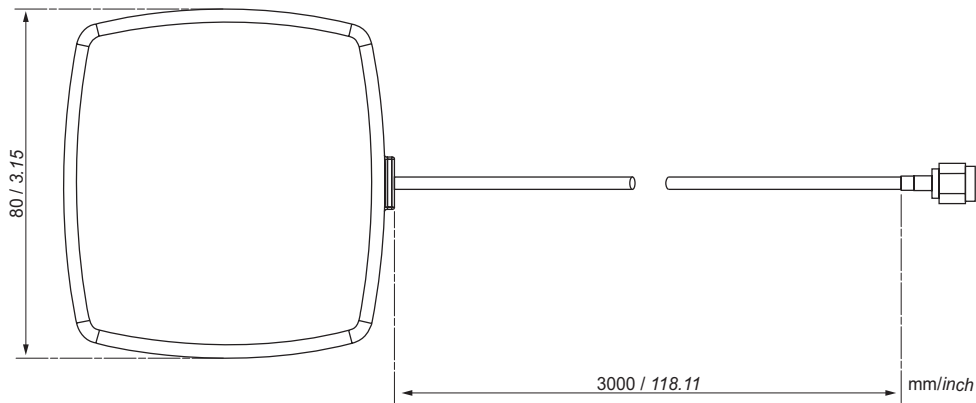

88 980 160

88 980 161

88 980 162

Specific characteristics			
Part number	88 980 160	88 980 161	88 980 162
Type	Inside	Inside, outside	Outside
Fixation	Magnetic / sticky	Magnetic / sticky	Square and 6 mm diameter hole
V.S.W.R	< 2: 1	< 1.5: 1	< 2: 1
Cable length	3 m		10 m
Cable type	RG174		RG58
Gain	2.2 dB max	2.14 dB max	High gain collinear antenna
Frequencies	GSM 850/900/1800/ 1900/2100 MHz 2.4 GHz WIFI & Bluetooth	AMPS 824-894 MHz, GSM 900 MHz, GSM 1800 MHz PCN 1.9 GHz, UMTS 2.1 GHz 2.4 GHz WIFI & Bluetooth	
Weight	Without packing: 60 g With packing: 65 g	Without packing: 95 g With packing: 100 g	Without packing: 485 g With packing: 500 g
Dimensions	Without packing: 72 mm, diameter 31 mm / 2.84, 1.22 diameter inch With packing: 200 x 100 x 32 mm / 7.87 x 3.94 x 1.26 inch	Without packing: 80 x 76 x 14 mm / 3.15 x 2.95 x 0.55 inch With packing: 300 x 115 x 15 mm / 11.8 x 4.53 x 0.59 inch	Without packing: 80 x 75 x 14 mm / 3.15 x 2.95 x 0.55 inch With packing: 480 x 210 x 15 mm / 18.9 x 8.27 x 0.59 inch

General characteristics	
Connector	RP SMA: SMA Male Reverse Polarity
Impedance	50 Ω
Operation temperature	-40°C (-40°F) ➔ +85°C (185°F)
Polarization	Vertical

Diagrams

Dimensions

88 980 160

88 980 161

88 980 162