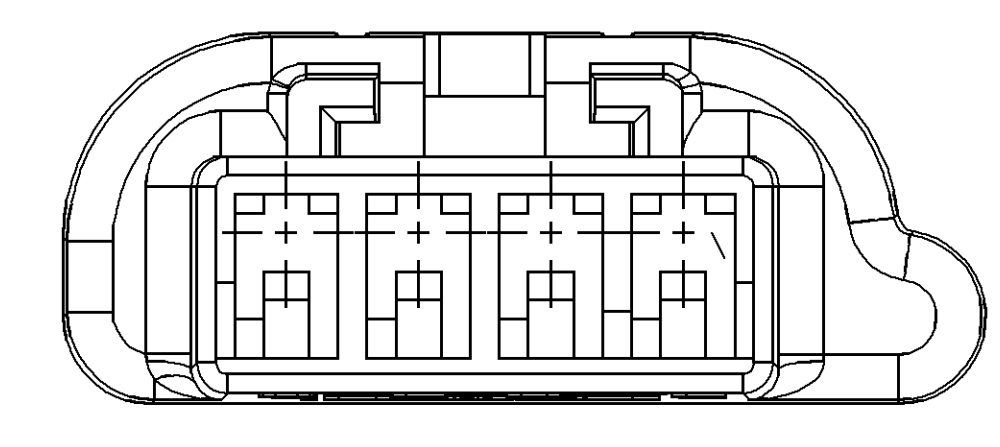

SYMBOL DEFINITION				MISSING SYMBOLS				REVISION HISTORY				AUTH		DR		AP/VD	
A DIMENSION WITHOUT AN INSPECTION REPORT SYMBOL ( ) DOES NOT REQUIRE INSPECTION. IT MAY BE CONTROLLED ON THE INDIVIDUAL COMPONENT DRAWING.				NO MISSING SYMBOL NUMBER				DATE				242504		EGR		ET	
TOTAL NO OF INSPECTIONS REQUIRED				9				18JUN03				R		02		-	
LAST NO. USED				9													

NOTES

- UNLESS OTHERWISE SPECIFIED AND/OR INDICATED: DIMENSIONS ARE TO FACE OF VIEW SHOWN AND AUTOMATICALLY ROUNDED BY COMPUTER FOR INSPECTION (SEE MATH MODEL FOR PRECISE DIMENSIONS). FOR ALL OTHER DIMENSIONS NOT SHOWN BUT REQUIRED FOR TOOL BUILD, SEE MATH MODEL FOR PRECISE TOOL PATH DATA.
- MATERIAL RECYCLING CODE >PA66< PER SAE J1344. (2.31X(0.1) RAISED CHARACTERS AS SHOWN TO BE LOCATED ON ANY EXTERIOR SURFACE. OPTIONAL CONSTRUCTION TO BE NO MATERIAL RECYCLING CODE.
- THIS PART IS NOT CONTROLLED FOR AUTOMATIC FEEDING.
- MATING COMPONENTS OR EQUIVALENT:  
CONNECTOR 12045813  
SECONDARY LOCK 12052055
- THIS PART ACCEPTS THE FOLLOWING COMPONENTS OR EQUIVALENT:  
TERMINAL 12040993  
MAX INSULATION CRIMP MUST BE LESS THAN 3 HIGH AND 2.65 WIDE.
- (2.31X(0.1) RAISED DELPHI CORPORATE BRAND TO BE LOCATED ON ANY EXTERIOR SURFACE, PREFERABLY VISIBLE AT FINAL ASSEMBLY. OPTIONAL CONSTRUCTION TO BE "PED" OR NO LOGO.

FROM	TO	TOLERANCE
> 0	> 30	±0.15
> 30	> 70	±0.2
> 70	> 100	±0.3
> 100	> 150	±0.4
> 150	> 200	±0.5
> 200	> 250	±0.6
> 250	> 300	±0.8
> 300	> 400	±1.0

PART DRAWING	
VOLUME 10/1	DISTR CODE
ROUTING	D
6900	

DRAWING NUMBER  
**12052054**

SCALE: 5:1  
SHEET NO: 1 OF 1  
REV: R 02