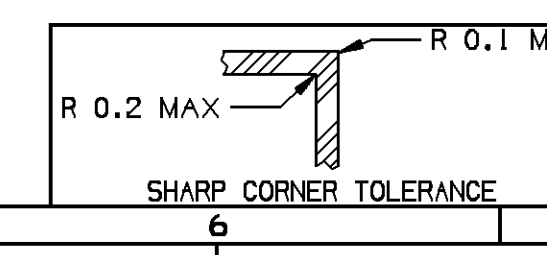

SYMBOL DEFINITION				MISSING SYMBOLS				REVISION HISTORY				AUTH		DR		AP/VD	
A DIMENSION WITHOUT AN INSPECTION REPORT SYMBOL ( ) DOES NOT REQUIRE INSPECTION. IT MAY BE CONTROLLED ON THE INDIVIDUAL COMPONENT DRAWING.				NO MISSING SYMBOL NUMBER				DATE				242504		EGR		ET	
TOTAL NO OF INSPECTIONS REQUIRED				9				18JUN03				R		02		-	
LAST NO. USED				9													

NOTES

- UNLESS OTHERWISE SPECIFIED AND/OR INDICATED: DIMENSIONS ARE TO FACE OF VIEW SHOWN AND AUTOMATICALLY ROUNDED BY COMPUTER FOR INSPECTION (SEE MATH MODEL FOR PRECISE DIMENSIONS). FOR ALL OTHER DIMENSIONS NOT SHOWN BUT REQUIRED FOR TOOL BUILD, SEE MATH MODEL FOR PRECISE TOOL PATH DATA.
- MATERIAL RECYCLING CODE >PA66< PER SAE J1344. (2.31X(0.1) RAISED CHARACTERS AS SHOWN TO BE LOCATED ON ANY EXTERIOR SURFACE. OPTIONAL CONSTRUCTION TO BE NO MATERIAL RECYCLING CODE.
- THIS PART IS NOT CONTROLLED FOR AUTOMATIC FEEDING.
- MATING COMPONENTS OR EQUIVALENT:  
CONNECTOR 12045813  
SECONDARY LOCK 12052055
- THIS PART ACCEPTS THE FOLLOWING COMPONENTS OR EQUIVALENT:  
TERMINAL 12040993  
MAX INSULATION CRIMP MUST BE LESS THAN 3 HIGH AND 2.65 WIDE.
- (2.31X(0.1) RAISED DELPHI CORPORATE BRAND TO BE LOCATED ON ANY EXTERIOR SURFACE, PREFERABLY VISIBLE AT FINAL ASSEMBLY. OPTIONAL CONSTRUCTION TO BE "PED" OR NO LOGO.

DRAWING NUMBER  
**12052054**

SCALE: 5:1  
SHEET NO: 1 OF 1  
REV: R 02