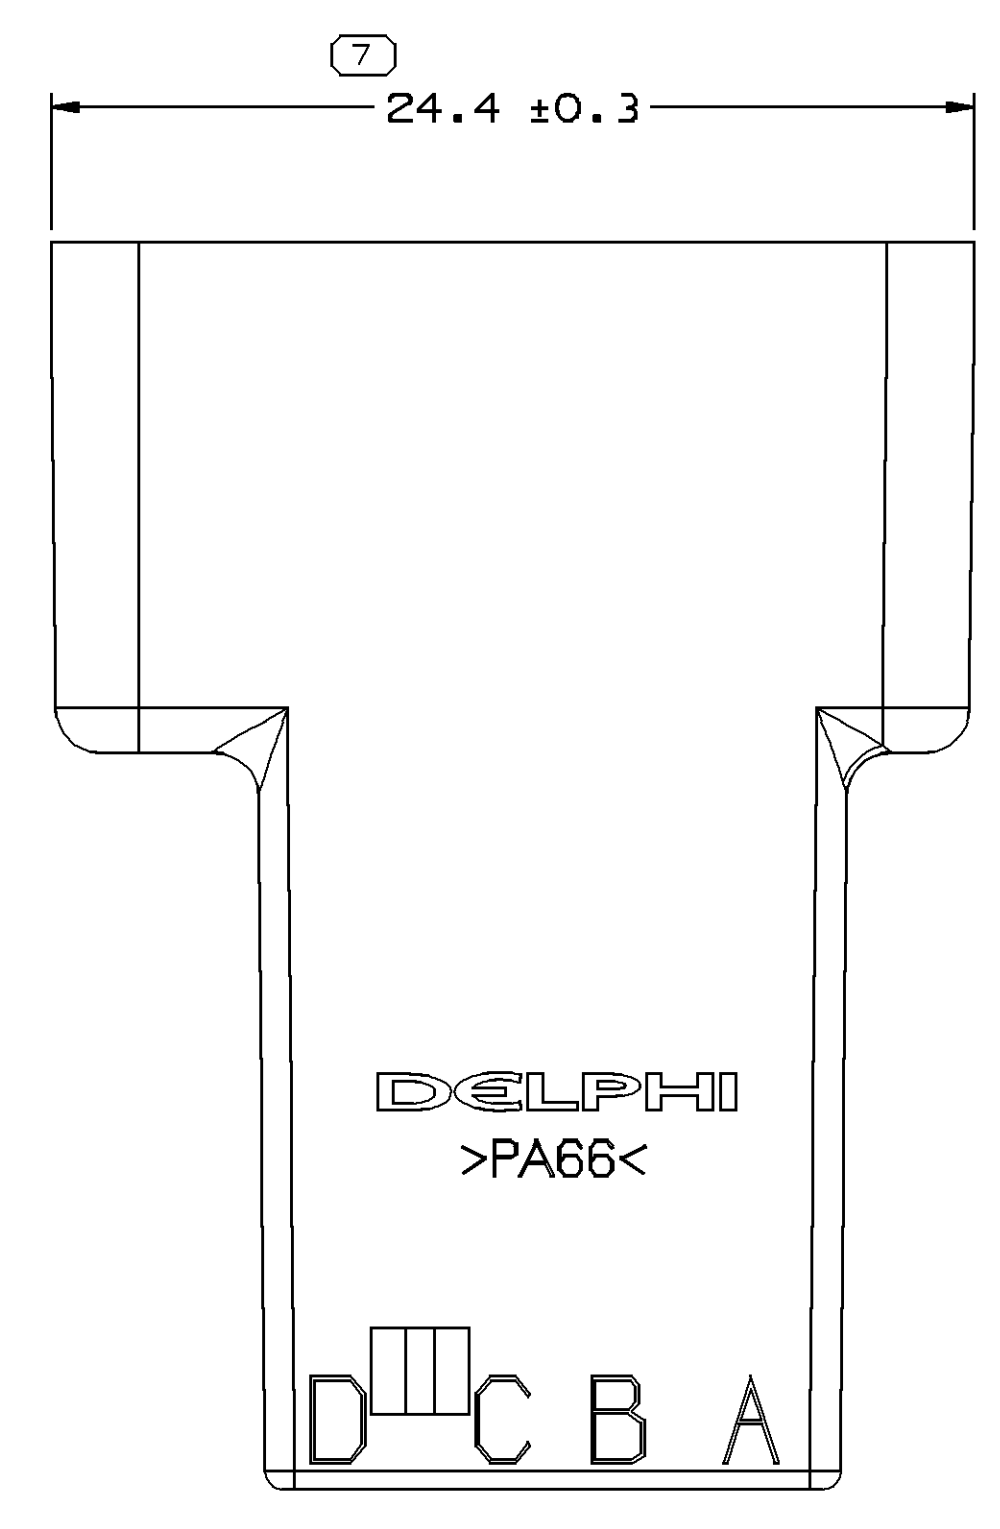

SYMBOL DEFINITION				MISSING SYMBOLS				REVISION HISTORY				AUTH		DR		AP/VD	
A DIMENSION WITHOUT AN INSPECTION REPORT SYMBOL ( ) DOES NOT REQUIRE INSPECTION. IT MAY BE CONTROLLED ON THE INDIVIDUAL COMPONENT DRAWING.				NO MISSING SYMBOL NUMBER				DATE				242504		EGR		ET	
TOTAL NO OF INSPECTIONS REQUIRED				9				18JUN03				R		02		-	
LAST NO. USED				9													

NOTES

- UNLESS OTHERWISE SPECIFIED AND/OR INDICATED: DIMENSIONS ARE TO FACE OF VIEW SHOWN AND AUTOMATICALLY ROUNDED BY COMPUTER FOR INSPECTION (SEE MATH MODEL FOR PRECISE DIMENSIONS). FOR ALL OTHER DIMENSIONS NOT SHOWN BUT REQUIRED FOR TOOL BUILD, SEE MATH MODEL FOR PRECISE TOOL PATH DATA.
- MATERIAL RECYCLING CODE >PA66< PER SAE J1344. (2.31X(0.1) RAISED CHARACTERS AS SHOWN TO BE LOCATED ON ANY EXTERIOR SURFACE. OPTIONAL CONSTRUCTION TO BE NO MATERIAL RECYCLING CODE.
- THIS PART IS NOT CONTROLLED FOR AUTOMATIC FEEDING.
- MATING COMPONENTS OR EQUIVALENT:  
CONNECTOR 12045813  
SECONDARY LOCK 12052055
- THIS PART ACCEPTS THE FOLLOWING COMPONENTS OR EQUIVALENT:  
TERMINAL 12040993  
MAX INSULATION CRIMP MUST BE LESS THAN 3 HIGH AND 2.65 WIDE.
- (2.31X(0.1) RAISED DELPHI CORPORATE BRAND TO BE LOCATED ON ANY EXTERIOR SURFACE, PREFERABLY VISIBLE AT FINAL ASSEMBLY. OPTIONAL CONSTRUCTION TO BE "PED" OR NO LOGO.

FROM	TO	TOLERANCE
> 0	> 30	±0.15
> 30	> 70	±0.2
> 70	> 100	±0.3
> 100	> 150	±0.4
> 150	> 200	±0.5
> 200	> 250	±0.6
> 250	> 300	±0.8
> 300	> 400	±1.0

PART DRAWING	
VOLUME 10/1	DISTR CODE
ROUTING	D
6900	

DRAWING NUMBER  
**12052054**

SCALE: 5:1  
SHEET NO: 1 OF 1  
REV: R 02