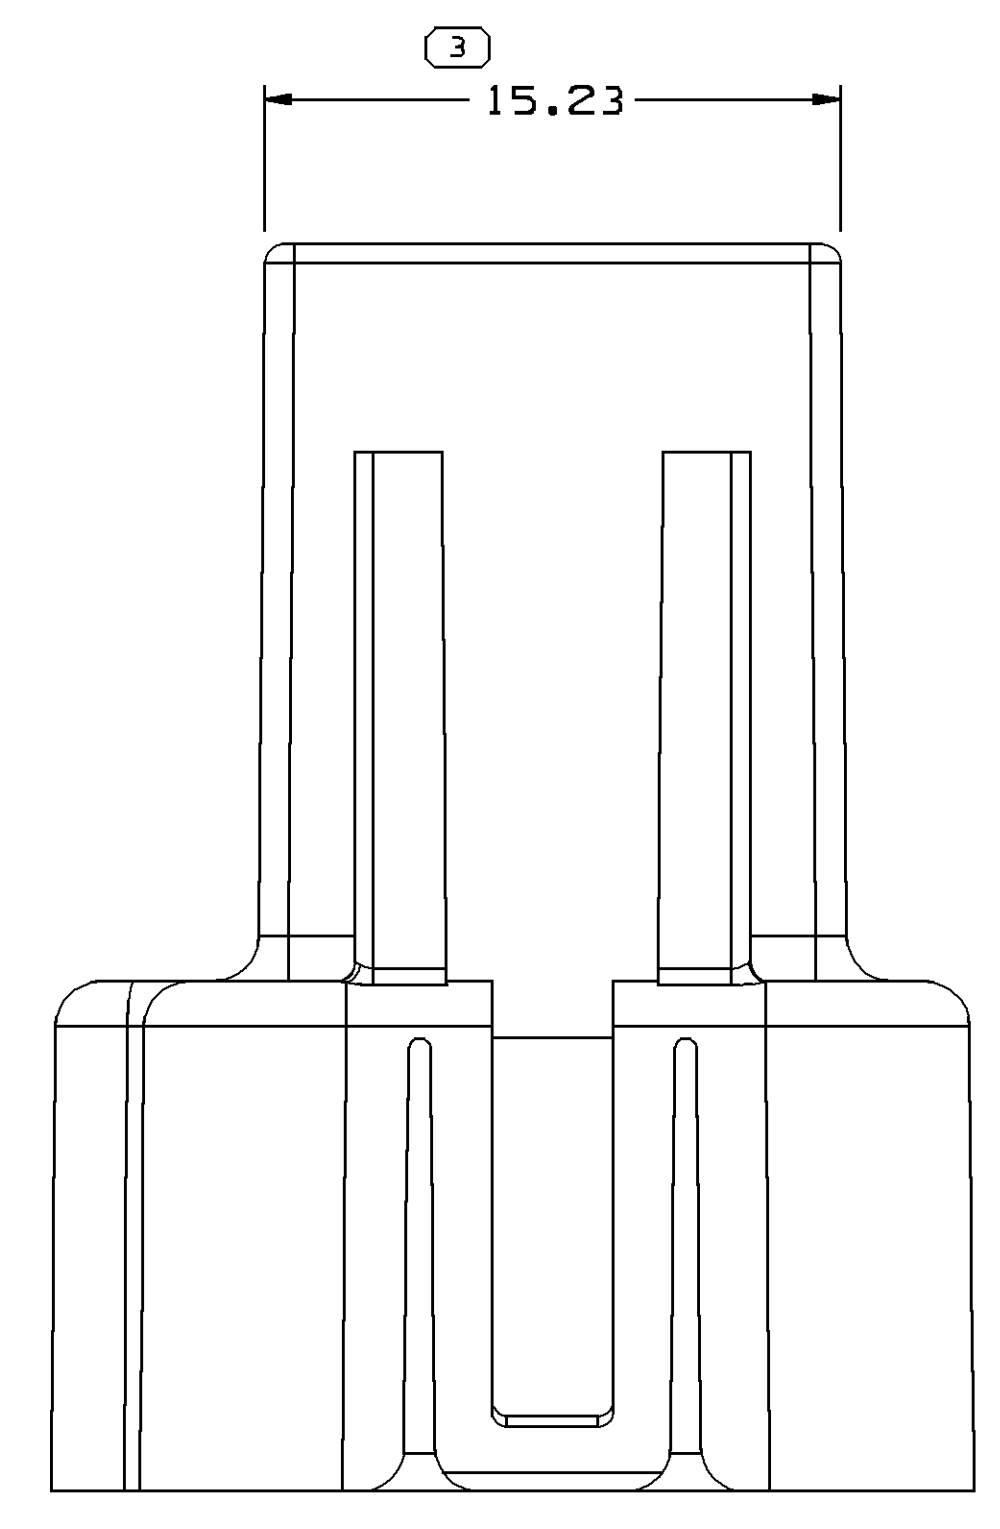

SYMBOL DEFINITION				MISSING SYMBOLS				REVISION HISTORY				AUTH		DR		AP/VD	
A DIMENSION WITHOUT AN INSPECTION REPORT SYMBOL ( ) DOES NOT REQUIRE INSPECTION. IT MAY BE CONTROLLED ON THE INDIVIDUAL COMPONENT DRAWING.				NO MISSING SYMBOL NUMBER				DATE				242504		EGR		ET	
TOTAL NO OF INSPECTIONS REQUIRED				9				18JUN03				R		02		-	
LAST NO. USED				9													

NOTES

- UNLESS OTHERWISE SPECIFIED AND/OR INDICATED: DIMENSIONS ARE TO FACE OF VIEW SHOWN AND AUTOMATICALLY ROUNDED BY COMPUTER FOR INSPECTION (SEE MATH MODEL FOR PRECISE DIMENSIONS). FOR ALL OTHER DIMENSIONS NOT SHOWN BUT REQUIRED FOR TOOL BUILD, SEE MATH MODEL FOR PRECISE TOOL PATH DATA.
- MATERIAL RECYCLING CODE >PA66< PER SAE J1344. (2.31X(0.1) RAISED CHARACTERS AS SHOWN TO BE LOCATED ON ANY EXTERIOR SURFACE. OPTIONAL CONSTRUCTION TO BE NO MATERIAL RECYCLING CODE.
- THIS PART IS NOT CONTROLLED FOR AUTOMATIC FEEDING.
- MATING COMPONENTS OR EQUIVALENT:  
CONNECTOR 12045813  
SECONDARY LOCK 12052055
- THIS PART ACCEPTS THE FOLLOWING COMPONENTS OR EQUIVALENT:  
TERMINAL 12040993  
MAX INSULATION CRIMP MUST BE LESS THAN 3 HIGH AND 2.65 WIDE.
- (2.31X(0.1) RAISED DELPHI CORPORATE BRAND TO BE LOCATED ON ANY EXTERIOR SURFACE, PREFERABLY VISIBLE AT FINAL ASSEMBLY. OPTIONAL CONSTRUCTION TO BE "PED" OR NO LOGO.

FROM	TO	TOLERANCE
> 0	> 30	±0.15
> 30	> 70	±0.2
> 70	> 100	±0.3
> 100	> 150	±0.4
> 150	> 200	±0.5
> 200	> 250	±0.6
> 250	> 300	±0.8
> 300	> 400	±1.0

PART DRAWING	
VOLUME 10/1	DISTR CODE
ROUTING	D
6900	

DRAWING NUMBER  
**12052054**

SCALE: 5:1  
SHEET NO: 1 OF 1  
REV: R 02