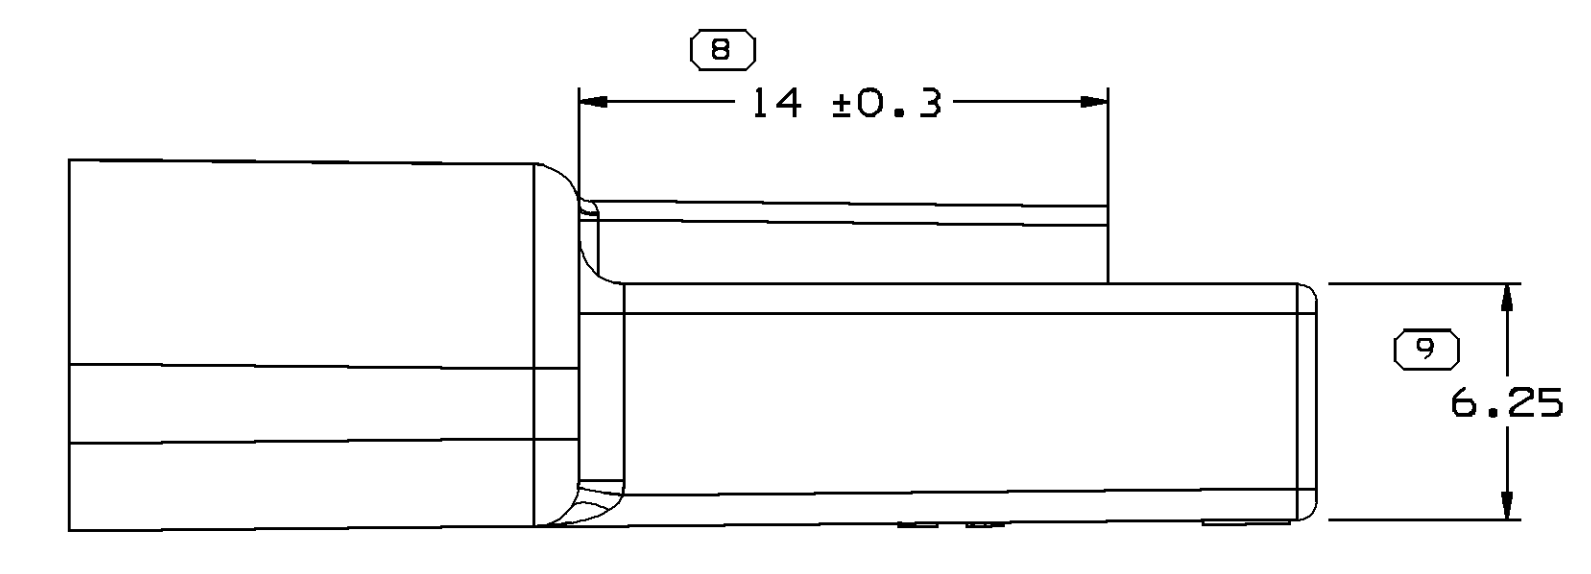

SYMBOL DEFINITION				MISSING SYMBOLS				REVISION HISTORY				AUTH		DR		AP/VD	
A DIMENSION WITHOUT AN INSPECTION REPORT SYMBOL ( ) DOES NOT REQUIRE INSPECTION. IT MAY BE CONTROLLED ON THE INDIVIDUAL COMPONENT DRAWING.				NO MISSING SYMBOL NUMBER				DATE				242504		EGR		ET	
TOTAL NO OF INSPECTIONS REQUIRED				9				18JUN03				R		02		-	
LAST NO. USED				9													

NOTES

- UNLESS OTHERWISE SPECIFIED AND/OR INDICATED: DIMENSIONS ARE TO FACE OF VIEW SHOWN AND AUTOMATICALLY ROUNDED BY COMPUTER FOR INSPECTION (SEE MATH MODEL FOR PRECISE DIMENSIONS). FOR ALL OTHER DIMENSIONS NOT SHOWN BUT REQUIRED FOR TOOL BUILD, SEE MATH MODEL FOR PRECISE TOOL PATH DATA.
- MATERIAL RECYCLING CODE >PA66< PER SAE J1344. (2.31X(0.1) RAISED CHARACTERS AS SHOWN TO BE LOCATED ON ANY EXTERIOR SURFACE. OPTIONAL CONSTRUCTION TO BE NO MATERIAL RECYCLING CODE.
- THIS PART IS NOT CONTROLLED FOR AUTOMATIC FEEDING.
- MATING COMPONENTS OR EQUIVALENT:  
CONNECTOR 12045813  
SECONDARY LOCK 12052055
- THIS PART ACCEPTS THE FOLLOWING COMPONENTS OR EQUIVALENT:  
TERMINAL 12040993  
MAX INSULATION CRIMP MUST BE LESS THAN 3 HIGH AND 2.65 WIDE.
- (2.31X(0.1) RAISED DELPHI CORPORATE BRAND TO BE LOCATED ON ANY EXTERIOR SURFACE, PREFERABLY VISIBLE AT FINAL ASSEMBLY. OPTIONAL CONSTRUCTION TO BE "PED" OR NO LOGO.

FROM	TO	TOLERANCE
> 0	> 30	±0.15
> 30	> 70	±0.2
> 70	> 100	±0.3
> 100	> 150	±0.4
> 150	> 200	±0.5
> 200	> 250	±0.6
> 250	> 300	±0.8
> 300	> 400	±1.0

PART DRAWING	
VOLUME 10/1	DISTR CODE
ROUTING	D
6900	

DRAWING NUMBER  
**12052054**

SCALE: 5:1  
SHEET NO: 1 OF 1  
REV: R 02