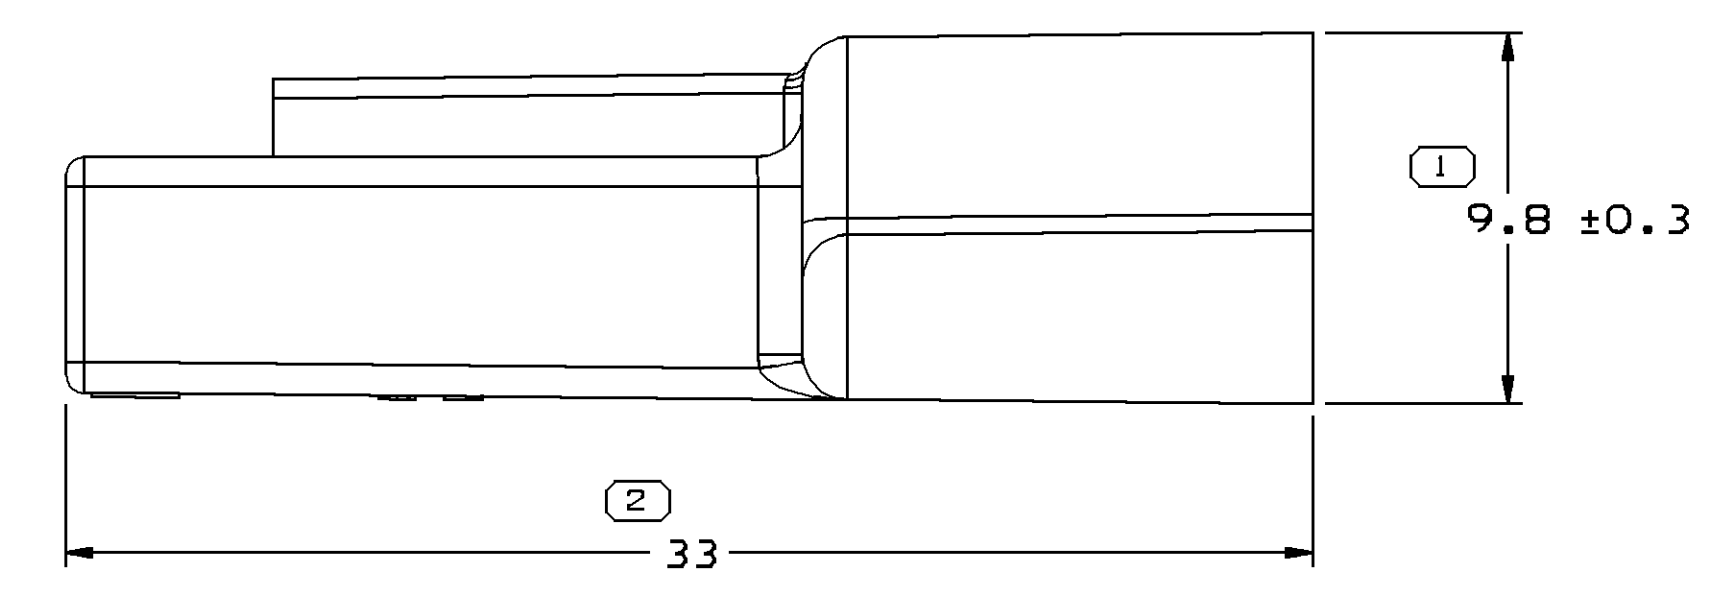

NOTES

- UNLESS OTHERWISE SPECIFIED AND/OR INDICATED: DIMENSIONS ARE TO FACE OF VIEW SHOWN AND AUTOMATICALLY ROUNDED BY COMPUTER FOR INSPECTION (SEE MATH MODEL FOR PRECISE DIMENSIONS). FOR ALL OTHER DIMENSIONS NOT SHOWN BUT REQUIRED FOR TOOL BUILD, SEE MATH MODEL FOR PRECISE TOOL PATH DATA.
- MATERIAL RECYCLING CODE >PA66< PER SAE J1344. (2.31X(0.1) RAISED CHARACTERS AS SHOWN TO BE LOCATED ON ANY EXTERIOR SURFACE. OPTIONAL CONSTRUCTION TO BE NO MATERIAL RECYCLING CODE.
- THIS PART IS NOT CONTROLLED FOR AUTOMATIC FEEDING.
- MATING COMPONENTS OR EQUIVALENT:  
CONNECTOR 12045813  
SECONDARY LOCK 12052055
- THIS PART ACCEPTS THE FOLLOWING COMPONENTS OR EQUIVALENT:  
TERMINAL 12040993  
MAX INSULATION CRIMP MUST BE LESS THAN 3 HIGH AND 2.65 WIDE.
- (2.31X(0.1) RAISED DELPHI CORPORATE BRAND TO BE LOCATED ON ANY EXTERIOR SURFACE, PREFERABLY VISIBLE AT FINAL ASSEMBLY. OPTIONAL CONSTRUCTION TO BE "PED" OR NO LOGO.

FROM	TO	TOLERANCE
> 0	> 30	±0.15
> 30	> 70	±0.2
> 70	> 100	±0.3
> 100	> 150	±0.4
> 150	> 200	±0.5
> 200	> 250	±0.6
> 250	> 300	±0.8
> 300	> 400	±1.0

PART DRAWING	
VOLUME 10/1	DISTR CODE
ROUTING	D
6900	

DRAWING NUMBER  
**12052054**

SCALE: 5:1  
SHEET NO: 1 OF 1  
REV: R 02