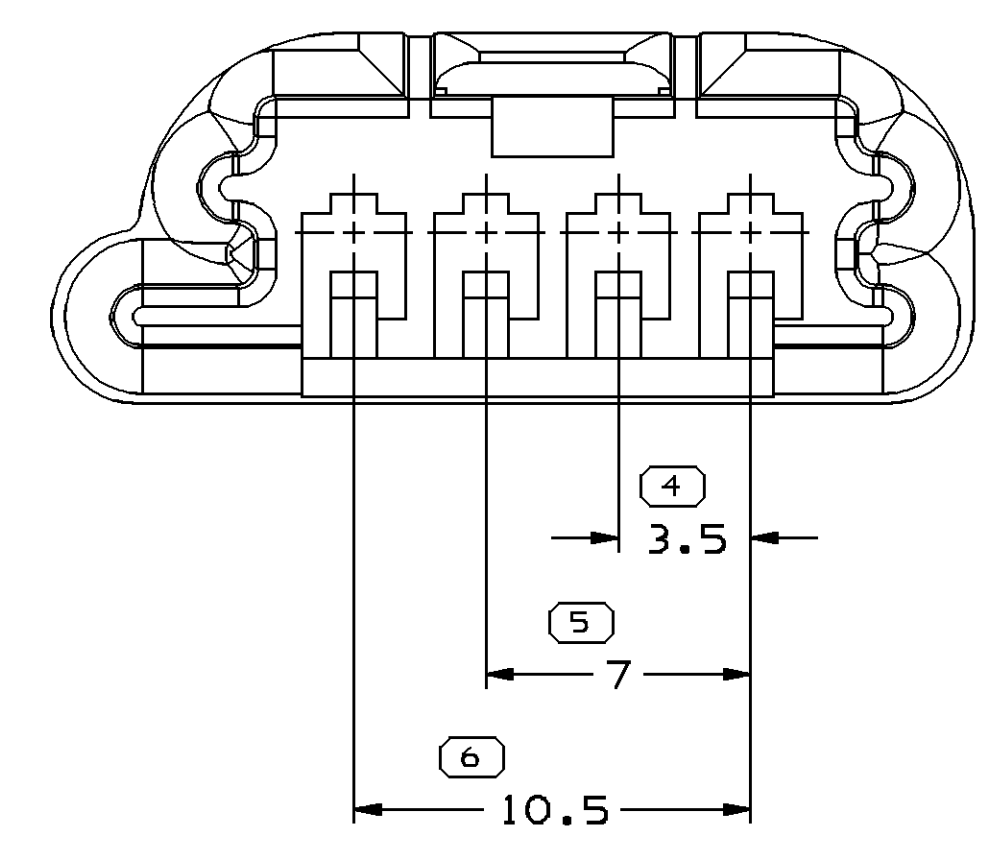

SYMBOL DEFINITION				MISSING SYMBOLS				REVISION HISTORY				AUTH		DR		AP/VD	
A DIMENSION WITHOUT AN INSPECTION REPORT SYMBOL ( ) DOES NOT REQUIRE INSPECTION. IT MAY BE CONTROLLED ON THE INDIVIDUAL COMPONENT DRAWING.				NO MISSING SYMBOL NUMBER				DATE				242504		EGR		ET	
TOTAL NO OF INSPECTIONS REQUIRED				9				18JUN03				R		02		-	
LAST NO. USED				9													

NOTES

- UNLESS OTHERWISE SPECIFIED AND/OR INDICATED: DIMENSIONS ARE TO FACE OF VIEW SHOWN AND AUTOMATICALLY ROUNDED BY COMPUTER FOR INSPECTION (SEE MATH MODEL FOR PRECISE DIMENSIONS). FOR ALL OTHER DIMENSIONS NOT SHOWN BUT REQUIRED FOR TOOL BUILD, SEE MATH MODEL FOR PRECISE TOOL PATH DATA.
- MATERIAL RECYCLING CODE >PA66< PER SAE J1344. (2.31X(0.1) RAISED CHARACTERS AS SHOWN TO BE LOCATED ON ANY EXTERIOR SURFACE. OPTIONAL CONSTRUCTION TO BE NO MATERIAL RECYCLING CODE.
- THIS PART IS NOT CONTROLLED FOR AUTOMATIC FEEDING.
- MATING COMPONENTS OR EQUIVALENT:  
CONNECTOR 12045813  
SECONDARY LOCK 12052055
- THIS PART ACCEPTS THE FOLLOWING COMPONENTS OR EQUIVALENT:  
TERMINAL 12040993  
MAX INSULATION CRIMP MUST BE LESS THAN 3 HIGH AND 2.65 WIDE.
- (2.31X(0.1) RAISED DELPHI CORPORATE BRAND TO BE LOCATED ON ANY EXTERIOR SURFACE, PREFERABLY VISIBLE AT FINAL ASSEMBLY. OPTIONAL CONSTRUCTION TO BE "PED" OR NO LOGO.

FROM	TO	TOLERANCE
> 0	> 30	±0.15
> 30	> 70	±0.2
> 70	> 100	±0.3
> 100	> 150	±0.4
> 150	> 200	±0.5
> 200	> 250	±0.6
> 250	> 300	±0.8
> 300	> 400	±1.0

PART DRAWING	
VOLUME 10/1	DISTR CODE
ROUTING	D
6900	

DRAWING NUMBER  
**12052054**

SCALE: 5:1  
SHEET NO: 1 OF 1  
REV: R 02