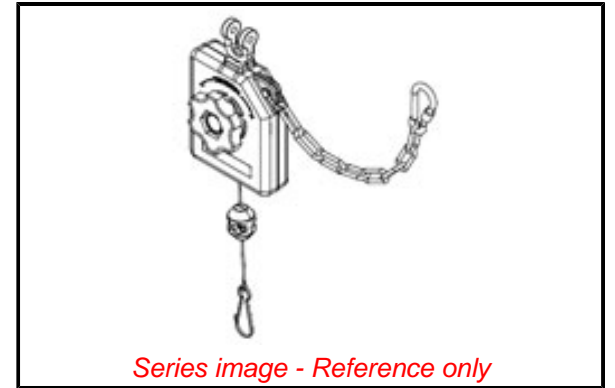

PLEASE CHECK WWW.MOLEX.COM FOR LATEST PART INFORMATION

Part Number: [1301730036](#)
Status: **Active**
Overview: [Aero-Motive Retractors](#)
Description: Aero-Motive Light Industrial Duty Retractor with Upper / Lower Bullard Hooks and Upper Shackle Assembly, Weight Range 0.0-0.9kg (0.0-2.0 lb), 1.60m (5.25') Travel

Documents:

[Drawing (PDF)](#) [RoHS Certificate of Compliance (PDF)](#)

General

Product Family	Tool Supports
Series	130173
Cable Length	1.60m (5.24')
Duty	Light
Exclude SD Check	Yes
Overview	Aero-Motive Retractors
Product Name	Aero-Motive
Type	Retractors
UPC	78678858863

Physical

Cable Diameter	N/A
Cable Movement	Constant Retraction
Drum Lock	None
Material - Housing	ABS
Mounting Style	Hanging
Net Weight	900.000/g
Packaging Type	Carton
Travel Distance	1.60m (5.25')
Weight Range	0.0-0.9kg (0.0-2.0 lb)
Wire/Cable Type	Nylon Cord

Material Info

Engineering Number	RB2

Reference - Drawing Numbers

Sales Drawing	SD-130173-001

Series image - Reference only

EU ELV

Not Relevant

EU RoHS

Not Relevant

REACH SVHC

Not Reviewed

Halogen-Free

Status

Not Reviewed

For more information, please visit [Contact US](#)

China ROHS

Not Relevant

ELV

Not Relevant

RoHS Phthalates

Not Reviewed

Search Parts in this Series

[130173 Series](#)