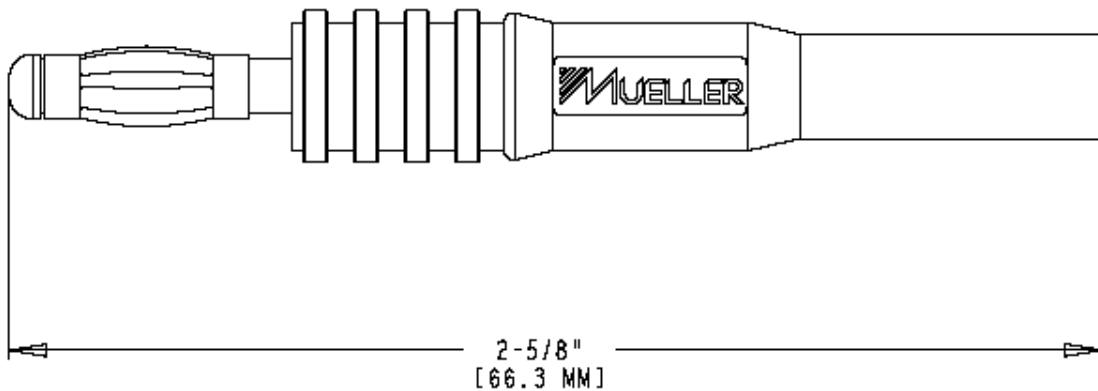

Part Number: BU-32101- *
Description: Insulated Banana Jack To Standard Banana Plug
3107

- Insulated Banana Jack To Standard Banana Plug
- Material: Banana Plug: nickel-plated brass body; Spring: nickel-plated beryllium copper; Insulator: nylon
- Length: 2.61" (66.3 mm)
- *Std. Colors: -0 Black, -2 Red , -4 Yellow, -6 Blue
- Rating: 1000 Volts, 15 Amps (hands free), IEC 1010 Compliant
- RoHS Compliant