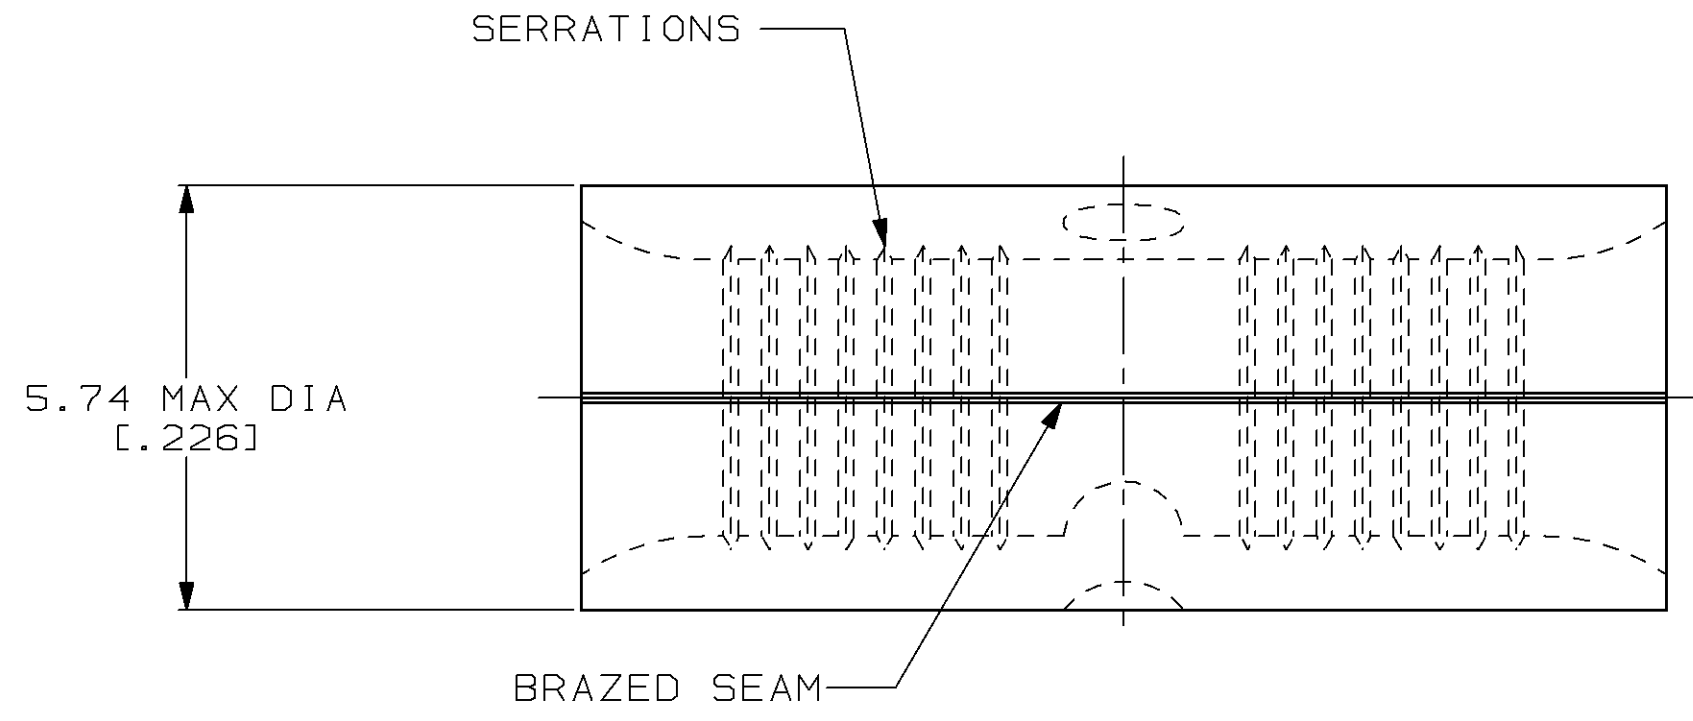

<b>AMP</b> WIRE RANGE	<b>UL</b> E13288 Listed
12-10 AWG SOLID OR STRANDED	12-10 AWG STRANDED
<b>SR</b> LR7189 Certified	MILITARY P/N AND CLASS
12-10 AWG SOLID OR STRANDED	NOT APPLICABLE

- ① STAMP AMP 12-10\* APPROX AS SHOWN
- ② MAXIMUM LENGTH DOES NOT INCLUDE MANUFACTURING TABS

FOR APPLICATION TOOLING INFORMATION  
 TOOLING ASSISTANCE CENTER  
 1-800-722-1111

FOR ORDER ENTRY  
 1-800-526-5142

MAX RECOMMENDED OPERATING TEMPERATURE:  
 170°C MAX

VOLTAGE RATING:  
 NOT APPLICABLE

WIRE CROSS SECTIONAL AREA RANGE:  
 2.62-6.64mm<sup>2</sup> [5,180-13,100] CIR MILS  
 SOLID OR STRANDED