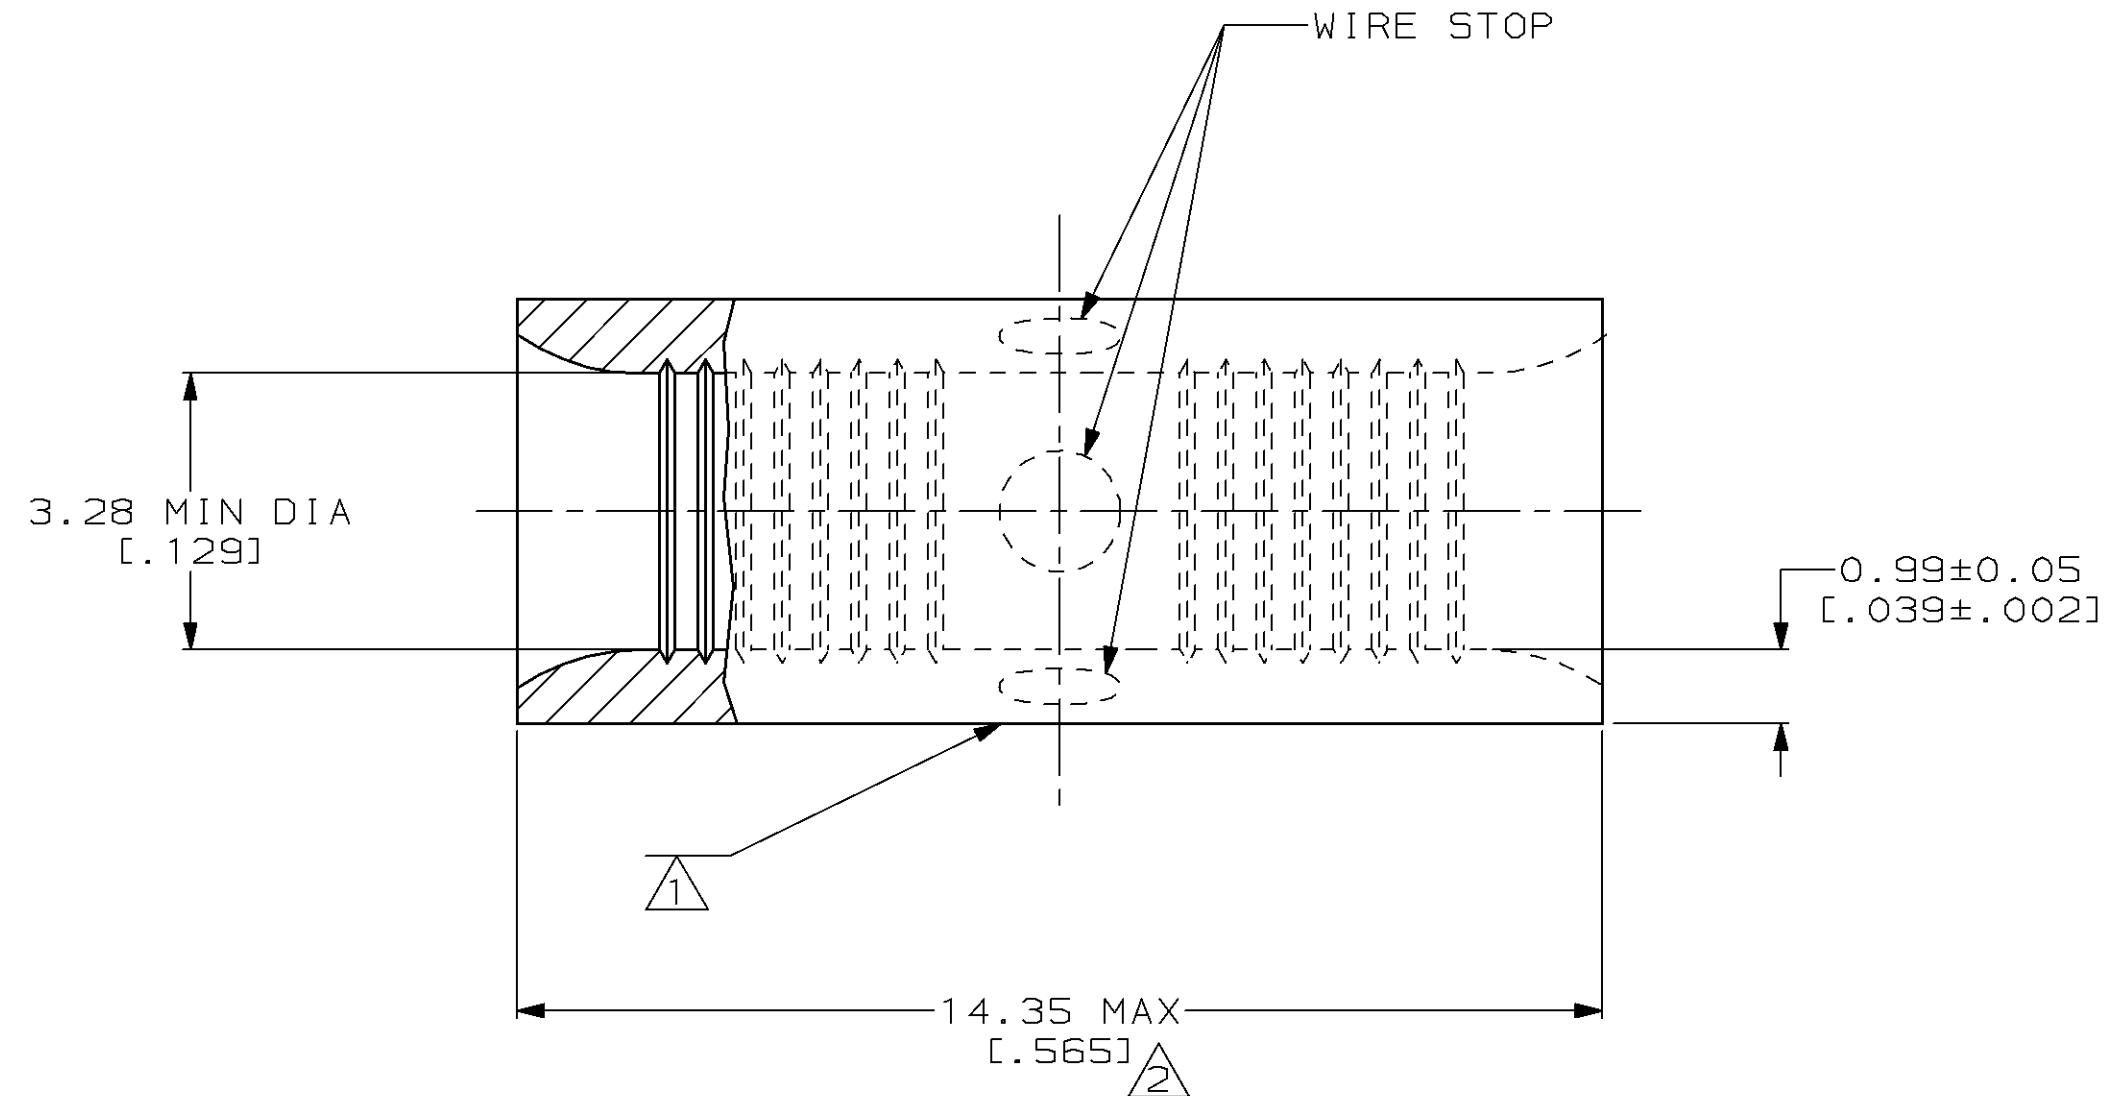

<b>AMP</b> WIRE RANGE	<b>UL</b> E13288 Listed
12-10 AWG SOLID OR STRANDED	12-10 AWG STRANDED
<b>SR</b> LR7189 Certified	MILITARY P/N AND CLASS
12-10 AWG SOLID OR STRANDED	NOT APPLICABLE

- ① STAMP AMP 12-10\* APPROX AS SHOWN
- ② MAXIMUM LENGTH DOES NOT INCLUDE MANUFACTURING TABS

FOR APPLICATION TOOLING INFORMATION  
 TOOLING ASSISTANCE CENTER  
 1-800-722-1111

FOR ORDER ENTRY  
 1-800-526-5142

MAX RECOMMENDED OPERATING TEMPERATURE:  
 170°C MAX

VOLTAGE RATING:  
 NOT APPLICABLE

WIRE CROSS SECTIONAL AREA RANGE:  
 2.62-6.64mm<sup>2</sup> [5,180-13,100] CIR MILS  
 SOLID OR STRANDED

THIS DRAWING IS A CONTROLLED DOCUMENT FOR AMP INCORPORATED. IT IS SUBJECT TO CHANGE AND THE CONTROLLING ENGINEERING ORGANIZATION SHOULD BE CONTACTED FOR THE LATEST REVISION.

DO NOT SCALE PRINT. UNLESS SPECIFIED DIMENSIONS IN mm [INCHES] TOLERANCES ON:  
 2 PLC DEC ± -  
 3 PLC DEC ± -  
 ANGLES ± -