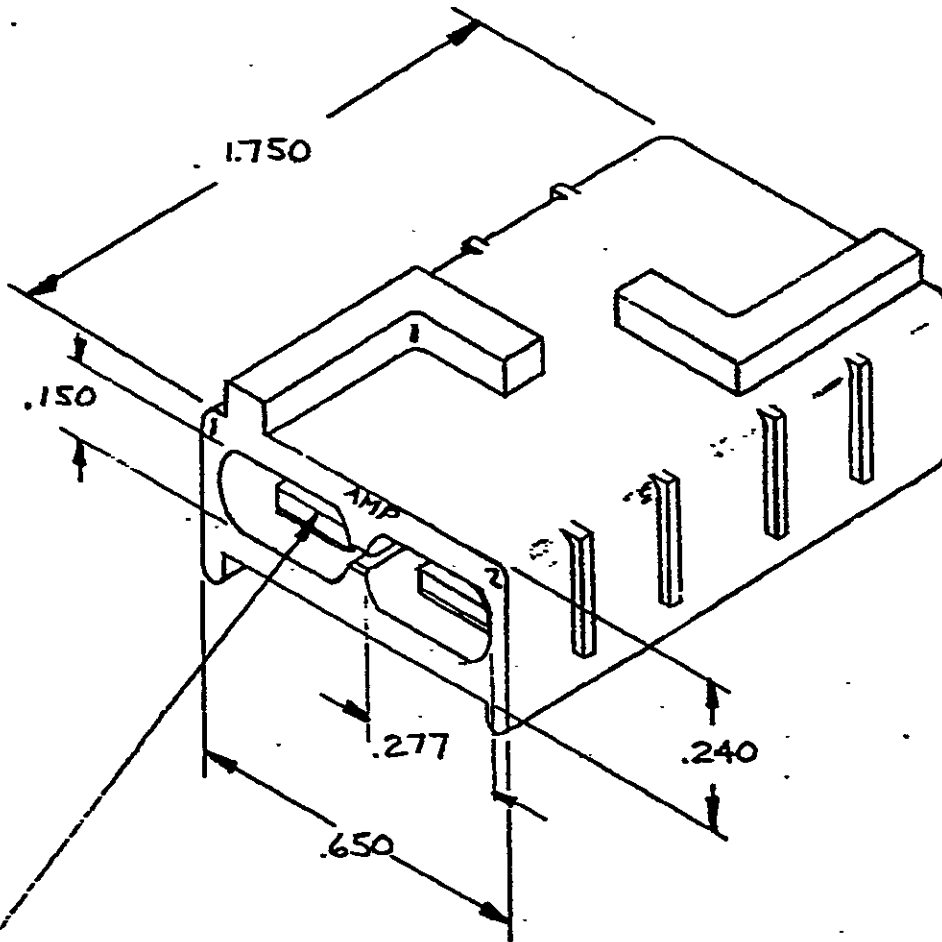

DRAWING MADE IN AMERICAN PROJECTION

NUMBER 360025

360025-1 WAS P72-7343-1

360025-1

"187" SERIES TAB - (4 PLACES)
.020 THICK

PART NO.	COLOR	TEMP RATING
360025-1	NATURAL	105°C
360025-2	BLACK	150°C

DIMENSIONS IN INCHES. DO NOT SCALE PRINT.