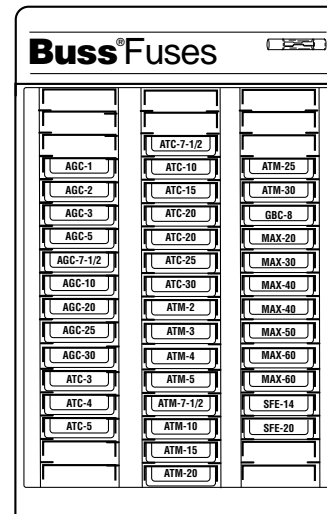

No. 200

Glass Tube and Blade-Type Fuses

CATALOG SYMBOL: NO.200
DISPLAY SIZE: 4" x 6-3/4" x 10"

- Most popular glass tube and blade-type fuses.
- The "200" — 40 boxes (172 fuses).
- Rack has Buss inventory feature.
- Rack comes free!

	Boxes		Boxes
AGC-1	(1)	ATM-2	(1)
AGC-2	(1)	ATM-3	(1)
AGC-3	(1)	ATM-4	(1)
AGC-5	(1)	ATM-5	(1)
AGC-7-1/2	(1)	ATM-7-1/2	(1)
AGC-10	(1)	ATM-10	(1)
AGC-15	(1)	ATM-15	(1)
AGC-20	(1)	ATM-20	(1)
AGC-25	(1)	ATM-25	(1)
AGC-30	(1)	ATM-30	(1)
ATC-3	(1)	CBC-8	(1)
ATC-4	(1)	MAX-20	(1)
ATC-5	(1)	MAX-30	(1)
ATC-7-1/2	(1)	MAX-40	(2)
ATC-10	(1)	MAX-50	(1)
ATC-15	(1)	MAX-60	(2)
ATC-20	(2)	SFE-14	(1)
ATC-25	(1)	SFE-20	(1)
ATC-30	(1)