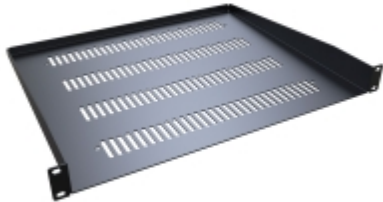

Quality Products. Service Excellence.

Universal Rack Shelf *RAS Series*

Up to 200 lbs Weight Capacity

Features

- Constructed of 14 or 16 gauge steel.
- Universal design mounts to any standard EIA compliant rack or cabinet.
- Allows easy rack mounting of equipment or items that do not have rack mounting capabilities.
- Mounts to rack rails either as an internal shelf or external shelf/work area.
- Available in either vented or solid versions.
- Rugged textured black powder paint finish.
- TAA Compliant
- RoHS and REACH compliant
- Manufactured in North America