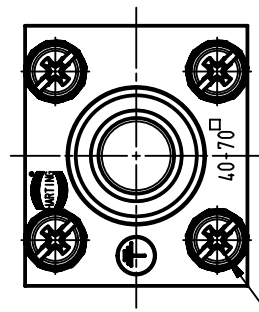

SW5

M4x6 (PH2)

	All Dimensions in mm Original Size DIN A4		Scale 1:1	Free size tol.		Ref.	
						Sub.	
	All rights reserved Department EL PD - DE		Created by RULLKOETTER	Inspected by SCHNIEDER	Standardisation TIEMANNA	Date 2014-06-11	State Final Release
	HARTING Electric GmbH & Co. KG D-32339 Espelkamp		Title Han 200A PE axial module female 40-70mm ²			Doc-Key / ECM-Nr. 100086422/UGD/005/A 500000074632	
			Type TB	Number 09 14 001 2767		Rev. A	Page 1/1